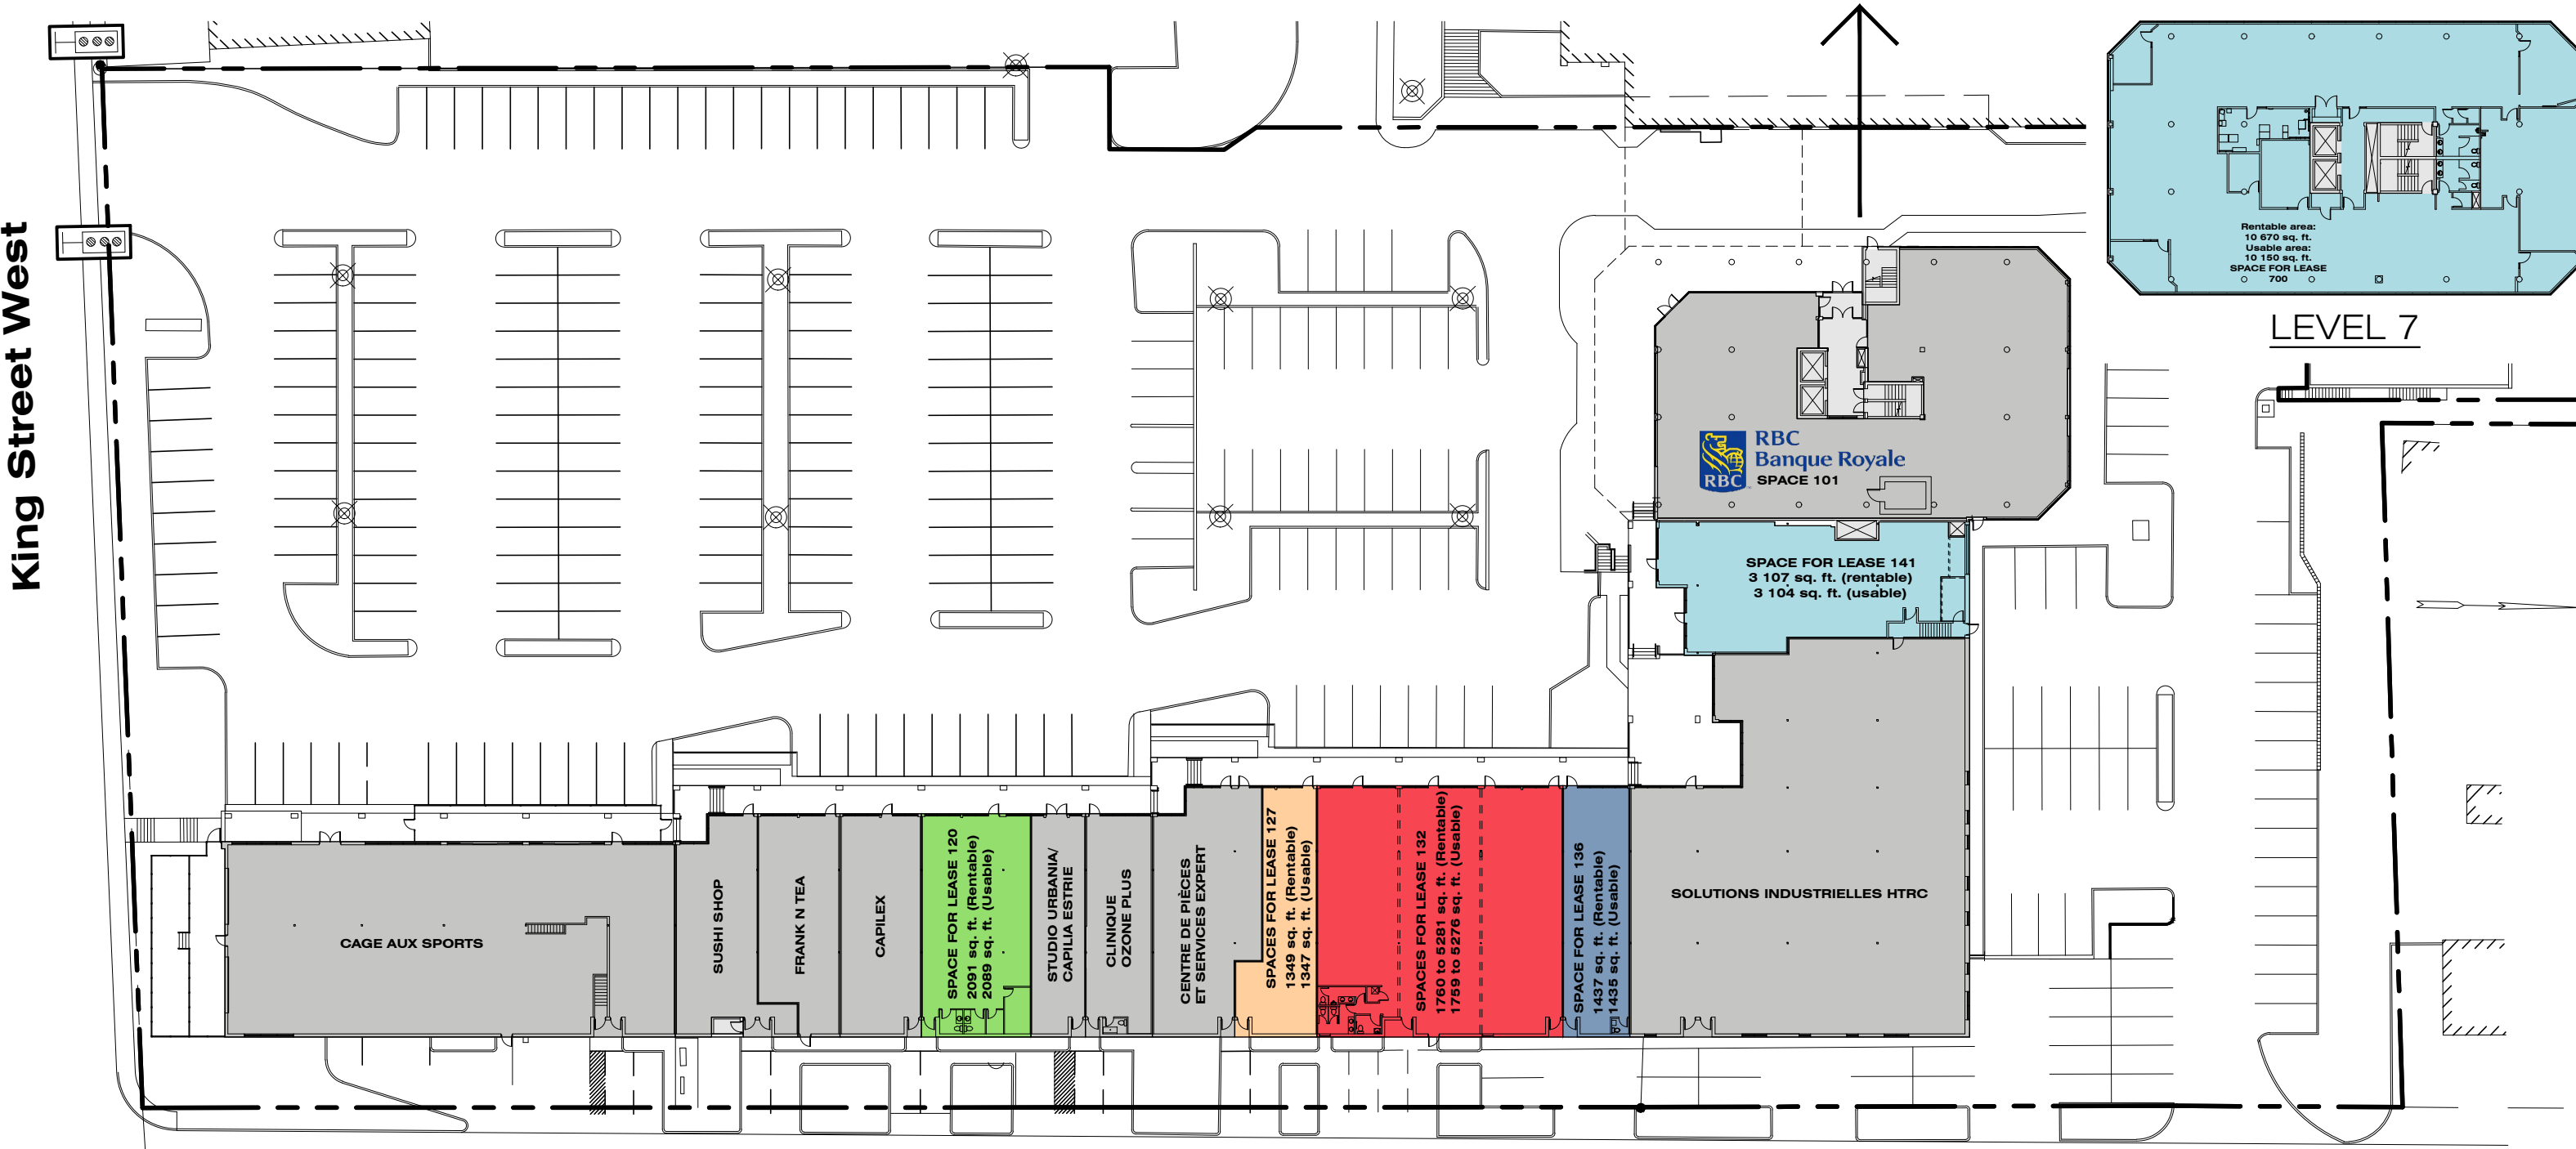

LEVEL 2

LEVEL 3

LEVEL 4

LEVEL 5

LEVEL 6

LEVEL 7

2665 King Street West

* The interior design of the spaces for lease can be adjusted as needed.

2665 King Street West, Level 3 - SPACE 301
SCALE: 1:100

2665 King Street West, Level 3 - SPACE 330
SCALE: 1:100