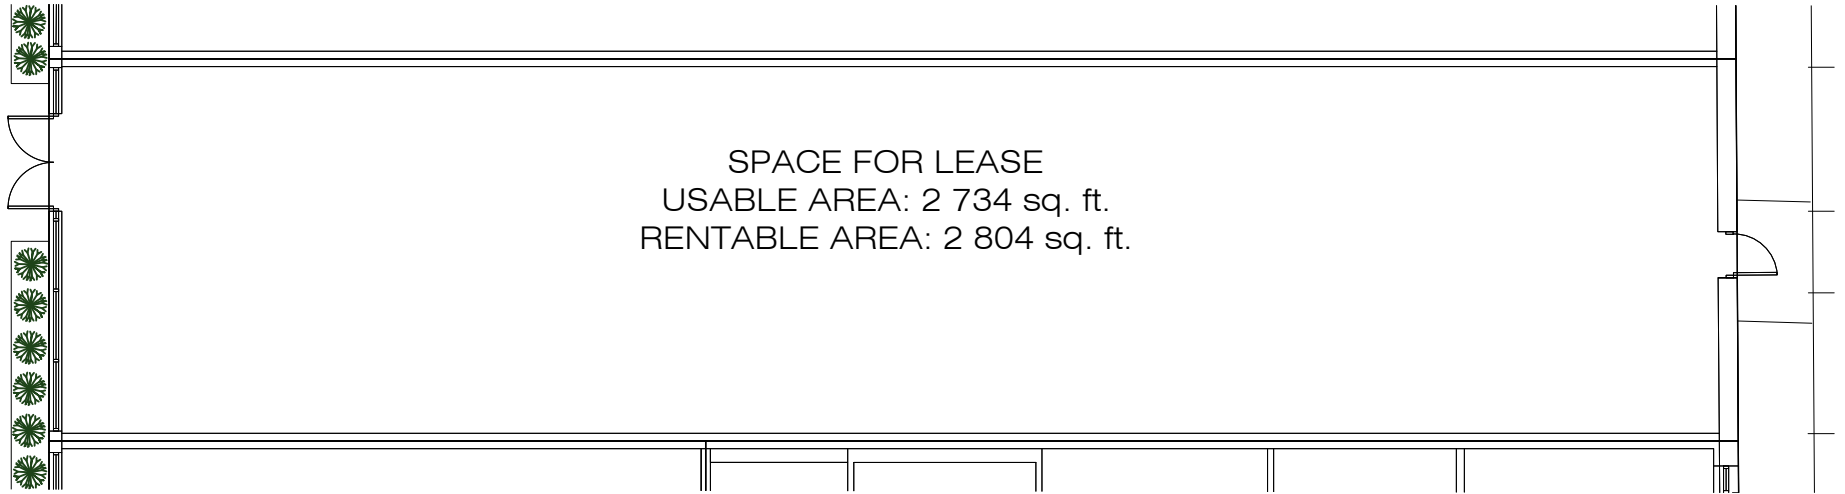

LIST OF SPACES - OFFICE BUILDING

- 2203 INVESTORS
- 2207, space 100 SPACE FOR LEASE
RENTABLE AREA: 1 636 SQ. FT.
- 2209 to 2213 SPACE FOR LEASE (SUBDIVISIBLE)
RENTABLE AREA: 8 313 SQ. FT. MAX.
- 2215-2217 CARON CHAUSSURES
- 2219 LE LOUIS XVI RESTAURANT
- 200 RAYMOND CHABOT GRANT THORNTON
- 300 THERRIEN COUTURE JOLICOEUR
- 350 RAYMOND CHABOT GRANT THORNTON
- 400 DESJARDINS

LEGEND

- SPACES FOR LEASE
- RENTED SPACES

PROMENADES KING - SPACE 2239
SCALE: 1:150

USABLE AREA: 2 776 sq. ft.
RENTABLE AREA: 2 848 sq. ft.

PROMENADES KING - SPACE 2253

SCALE: 1:150

PROMENADES KING - SPACE 2291
SCALE: 1:200