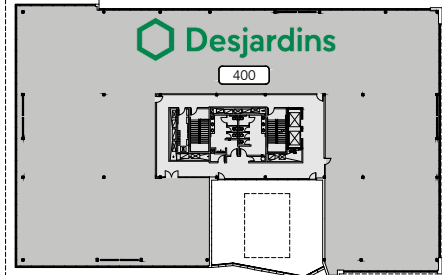

LEVEL 2

LEVEL 4

LEVEL 3

LEVEL 2

LIST OF SPACES - COMMERCIAL PREMISES

- | | | | |
|-----------|-----------------------------|-----------------|----------------------------------------|
| 2221 | LE LOUIS XVI | 101/103 | LE CENTRE AES - EXPERTS EN VACCINATION |
| 2223 | SHOGUN SUSHI RESTAURANT | 102/104/106/108 | BIKINI ET DENTELLE |
| 2225 | BIJOUTERIE SKINNER & NADEAU | 105 | CENTURY 21 EXPERT |
| 2239 | SPACE FOR LEASE | 107 | MB CARTES |
| 2243 | BOUTIQUE SUBTILE | 109 | CAFÉ DELUXE VIETNAMIEN |
| 2245 | BOUTIQUE ORIENT | 110 | MÉTAMORPHOSE BEAUTÉ |
| 2249 | GOURMANDE BOUTIQUE | 201 | LOCAL À LOUER |
| 2253 | SPACE FOR LEASE | 202/204/206 | L'O DE L'AUBE |
| 2257 | LASER GAME ÉVOLUTION | 205/207 | SPACE FOR LEASE |
| 2259 | LES BARBIERS KING | 208 | CHAMBRE IMMOBILIÈRE DE L'ESTRIE |
| 2261 | PHARMACIE FAMILIPRIX | 209 | SPACE FOR LEASE |
| 2265 | CHOCO-LÀ | 211 | SPACE FOR LEASE |
| 2267 | BOUTIQUE FAN CLUB | 215 | SPACE FOR LEASE |
| 2269 | BOUTIQUE FILLES D'ÈVE | 2305 | TRICOT-THÉ SERRÉ |
| 2273 | ORANGE THEORY | 2309 | BIJOUTERIE FERNAND TURCOTTE |
| 2275/2277 | OPTO PLUS | 2339 | GTR SANTÉ |
| 2283 | GRENIER | 2341/2343 | PEINTURE DÉCO M.B. |
| 2287 | MODE JULES VERREAULT | 2347 | SPACE FOR LEASE |
| 2289 | BOUTIQUE POUR LUI | | |
| 2291 | SPACE FOR LEASE | | |
| 2293/2297 | RENAISSANCE FRIPE-PRIX | | |

LIST OF SPACES - OFFICE BUILDING

- 2203 INVESTORS
- 2207, space 100 SPACE FOR LEASE
RENTABLE AREA: 1 636 SQ. FT.
- 2209 to 2213 SPACE FOR LEASE (SUBDIVISIBLE)
RENTABLE AREA: 8 313 SQ. FT. MAX.
- 2215-2217 CARON CHAUSSURES
- 2219 LE LOUIS XVI RESTAURANT
- 200 RAYMOND CHABOT GRANT THORNTON
- 300 THERRIEN COUTURE JOLICOEUR
- 350 RAYMOND CHABOT GRANT THORNTON
- 400 DESJARDINS

LEGEND

- SPACES FOR LEASE
- RENTED SPACES

PROMENADES KING - SPACE 2239
SCALE: 1:150

USABLE AREA: 2 776 sq. ft.
RENTABLE AREA: 2 848 sq. ft.

PROMENADES KING - SPACE 2253

SCALE: 1:150

PROMENADES KING - SPACE 2291
SCALE: 1:200