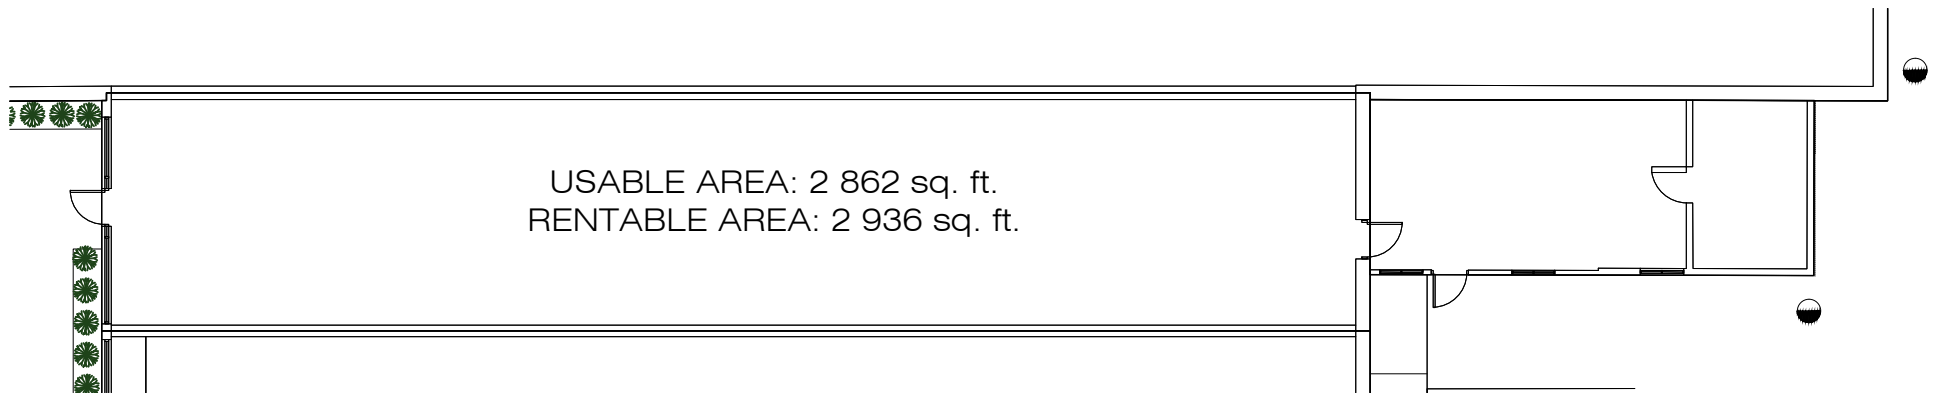

LEGEND

- SPACES FOR LEASE
- RENTED SPACES

PROMENADES KING - SPACE 2239
SCALE: 1:150

USABLE AREA: 2 776 sq. ft.
RENTABLE AREA: 2 848 sq. ft.

PROMENADES KING - SPACE 2253

SCALE: 1:150

PROMENADES KING - SPACE 2291
SCALE: 1:200