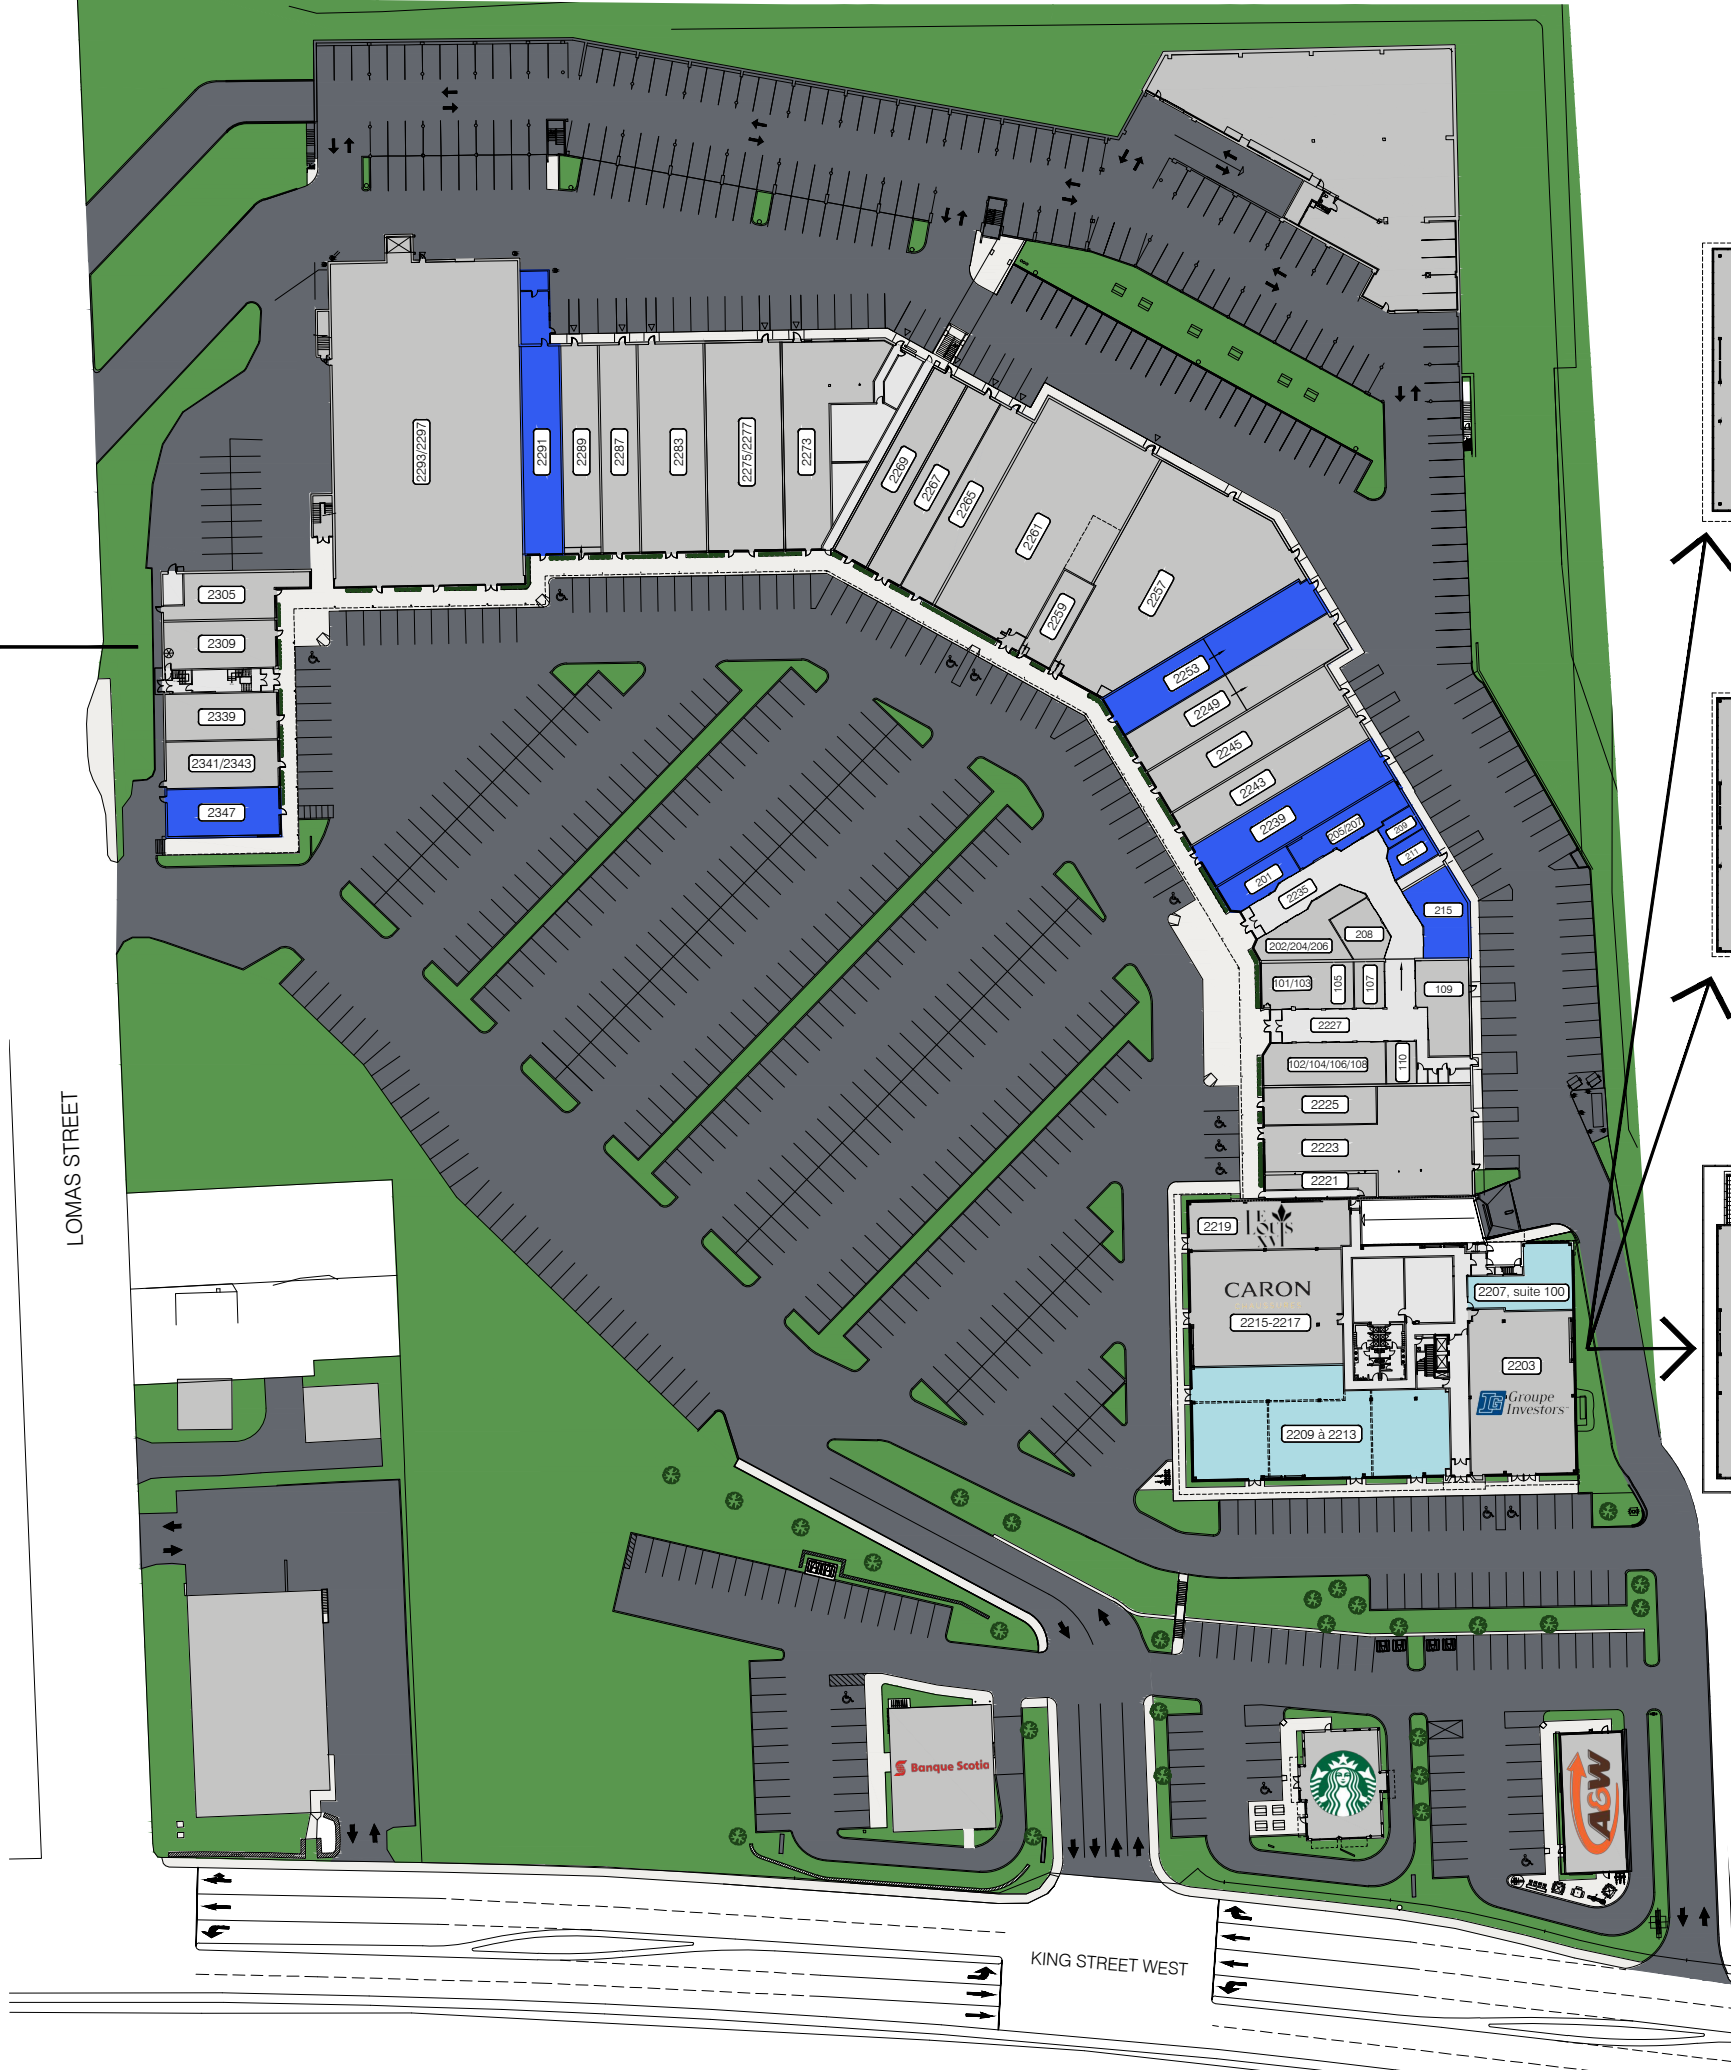

LEVEL 2

LEVEL 4

LEVEL 3

LEVEL 2

LIST OF SPACES - COMMERCIAL PREMISES

- | | | | |
|-----------|-----------------------------|-----------------|----------------------------------------|
| 2221 | LE LOUIS XVI | 101/103 | LE CENTRE AES - EXPERTS EN VACCINATION |
| 2223 | SHOGUN SUSHI RESTAURANT | 102/104/106/108 | BIKINI ET DENTELLE |
| 2225 | BIJOUTERIE SKINNER & NADEAU | 105 | CENTURY 21 EXPERT |
| 2239 | SPACE FOR LEASE | 107 | MB CARTES |
| 2243 | BOUTIQUE SUBTILE | 109 | CAFÉ DELUXE VIETNAMIEN |
| 2245 | BOUTIQUE ORIENT | 110 | MÉTAMORPHOSE BEAUTÉ |
| 2249 | GOURMANDE BOUTIQUE | 201 | LOCAL À LOUER |
| 2253 | SPACE FOR LEASE | 202/204/206 | L'O DE L'AUBE |
| 2257 | LASER GAME ÉVOLUTION | 205/207 | SPACE FOR LEASE |
| 2259 | LES BARBIERS KING | 208 | CHAMBRE IMMOBILIÈRE DE L'ESTRIE |
| 2261 | PHARMACIE FAMILIPRIX | 209 | SPACE FOR LEASE |
| 2265 | CHOCO-LÀ | 211 | SPACE FOR LEASE |
| 2267 | BOUTIQUE FAN CLUB | 215 | SPACE FOR LEASE |
| 2269 | BOUTIQUE FILLES D'ÈVE | 2305 | TRICOT-THÉ SERRÉ |
| 2273 | ORANGE THEORY | 2309 | BIJOUTERIE FERNAND TURCOTTE |
| 2275/2277 | OPTO PLUS | 2339 | GTR SANTÉ |
| 2283 | GRENIER | 2341/2343 | PEINTURE DÉCO M.B. |
| 2287 | MODE JULES VERREAULT | 2347 | SPACE FOR LEASE |
| 2289 | BOUTIQUE POUR LUI | | |
| 2291 | SPACE FOR LEASE | | |
| 2293/2297 | RENAISSANCE FRIPE-PRIX | | |

LIST OF SPACES - OFFICE BUILDING

- 2203 INVESTORS
- 2207, space 100 SPACE FOR LEASE
RENTABLE AREA: 1 636 SQ. FT.
- 2209 to 2213 SPACE FOR LEASE (SUBDIVISIBLE)
RENTABLE AREA: 8 313 SQ. FT. MAX.
- 2215-2217 CARON CHAUSSURES
- 2219 LE LOUIS XVI RESTAURANT
- 200 RAYMOND CHABOT GRANT THORNTON
- 300 THERRIEN COUTURE JOLICOEUR
- 350 RAYMOND CHABOT GRANT THORNTON
- 400 DESJARDINS

LEGEND

- SPACES FOR LEASE
- RENTED SPACES

PROMENADES KING - SPACE 2239
SCALE: 1:150

USABLE AREA: 2 776 sq. ft.
RENTABLE AREA: 2 848 sq. ft.

PROMENADES KING - SPACE 2253

SCALE: 1:150

PROMENADES KING - SPACE 2291
SCALE: 1:200

PROMENADES KING - SPACE 2347
SCALE: 1:100