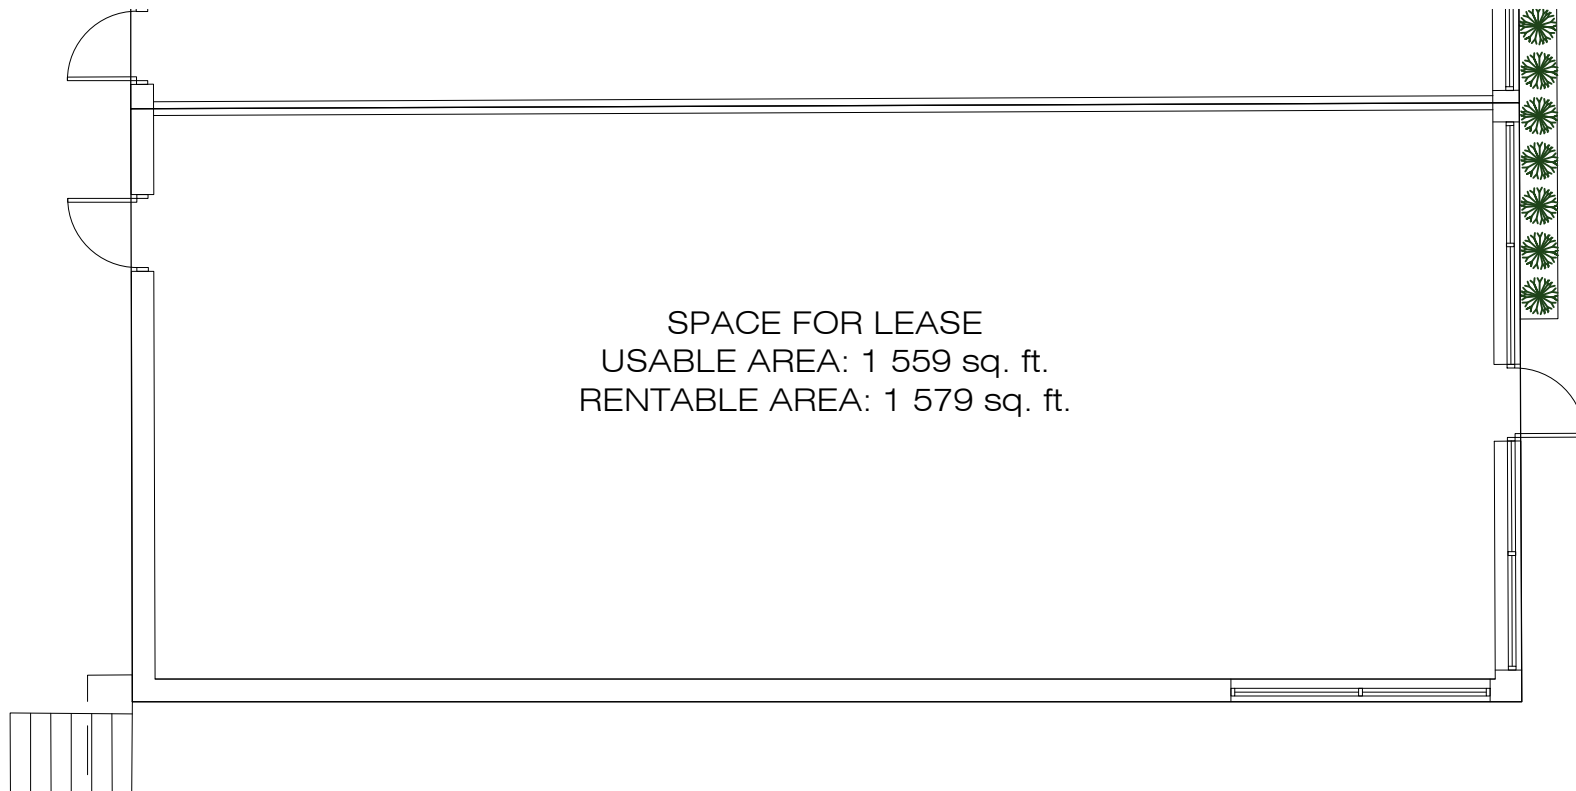

LEGEND

- SPACES FOR LEASE
- RENTED SPACES

PROMENADES KING - SPACE 2239
SCALE: 1:150

USABLE AREA: 2 776 sq. ft.
RENTABLE AREA: 2 848 sq. ft.

PROMENADES KING - SPACE 2253

SCALE: 1:150

PROMENADES KING - SPACE 2291
SCALE: 1:200