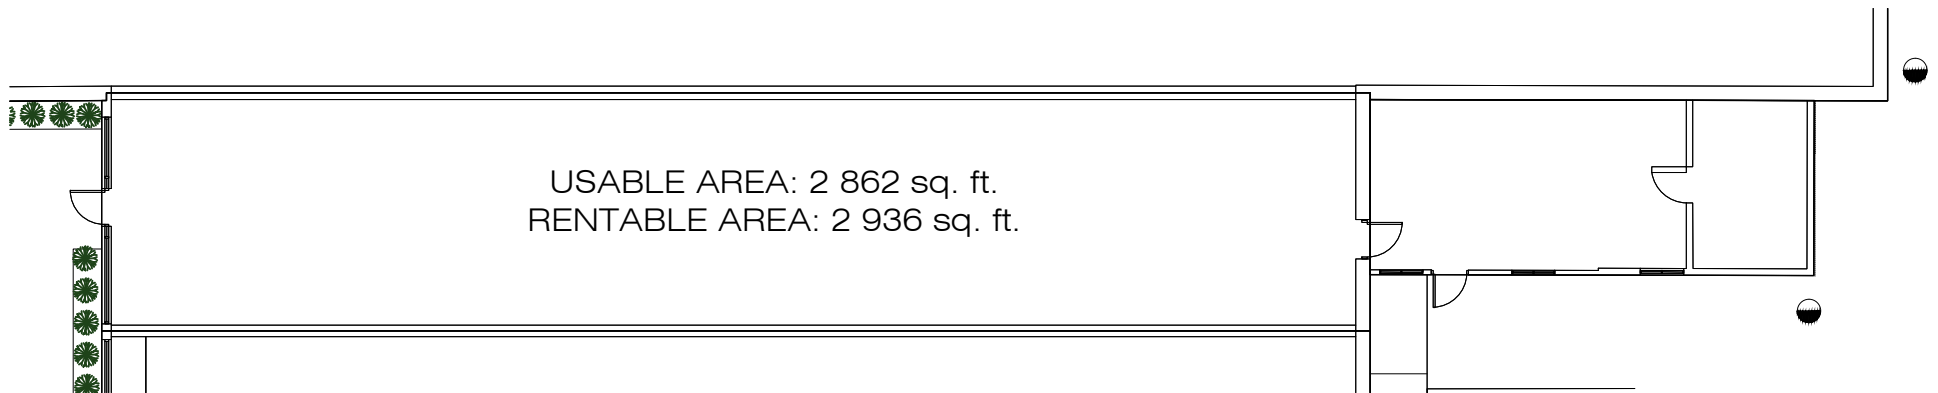

LIST OF SPACES - OFFICE BUILDING

- 2203 INVESTORS
- 2207, space 100 SPACE FOR LEASE
RENTABLE AREA: 1 636 SQ. FT.
- 2209 to 2213 SPACE FOR LEASE (SUBDIVISIBLE)
RENTABLE AREA: 8 313 SQ. FT. MAX.
- 2215-2217 CARON CHAUSSURES
- 2219 LE LOUIS XVI RESTAURANT
- 200 RAYMOND CHABOT GRANT THORNTON
- 300 THERRIEN COUTURE JOLICOEUR
- 350 RAYMOND CHABOT GRANT THORNTON
- 400 DESJARDINS

LEGEND

- SPACES FOR LEASE
- RENTED SPACES

SPACE FOR LEASE
USABLE AREA: 3 645 sq. ft.
RENTABLE AREA: 3 739 sq. ft.

PROMENADES KING - SPACE 2273
SCALE: 1:100

PROMENADES KING - SPACE 2291

SCALE: 1:200

PROMENADES KING - SPACE 2339
SCALE: 1:100