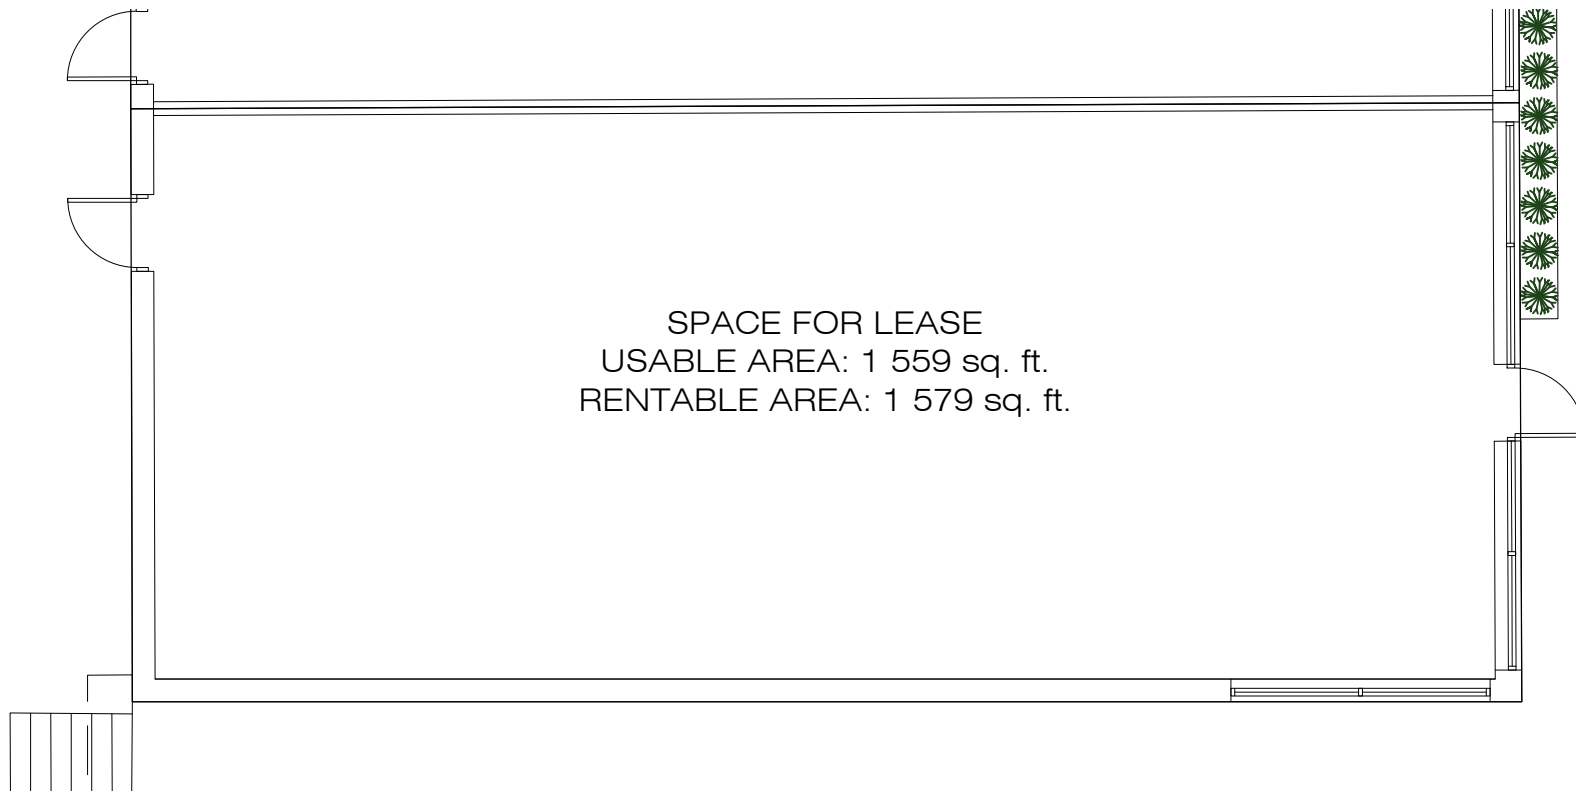

LEGEND

- SPACES FOR LEASE
- RENTED SPACES

SPACE FOR LEASE
USABLE AREA: 3 645 sq. ft.
RENTABLE AREA: 3 739 sq. ft.

PROMENADES KING - SPACE 2273
SCALE: 1:100

PROMENADES KING - SPACE 2291

SCALE: 1:200

PROMENADES KING - SPACE 2339
SCALE: 1:100