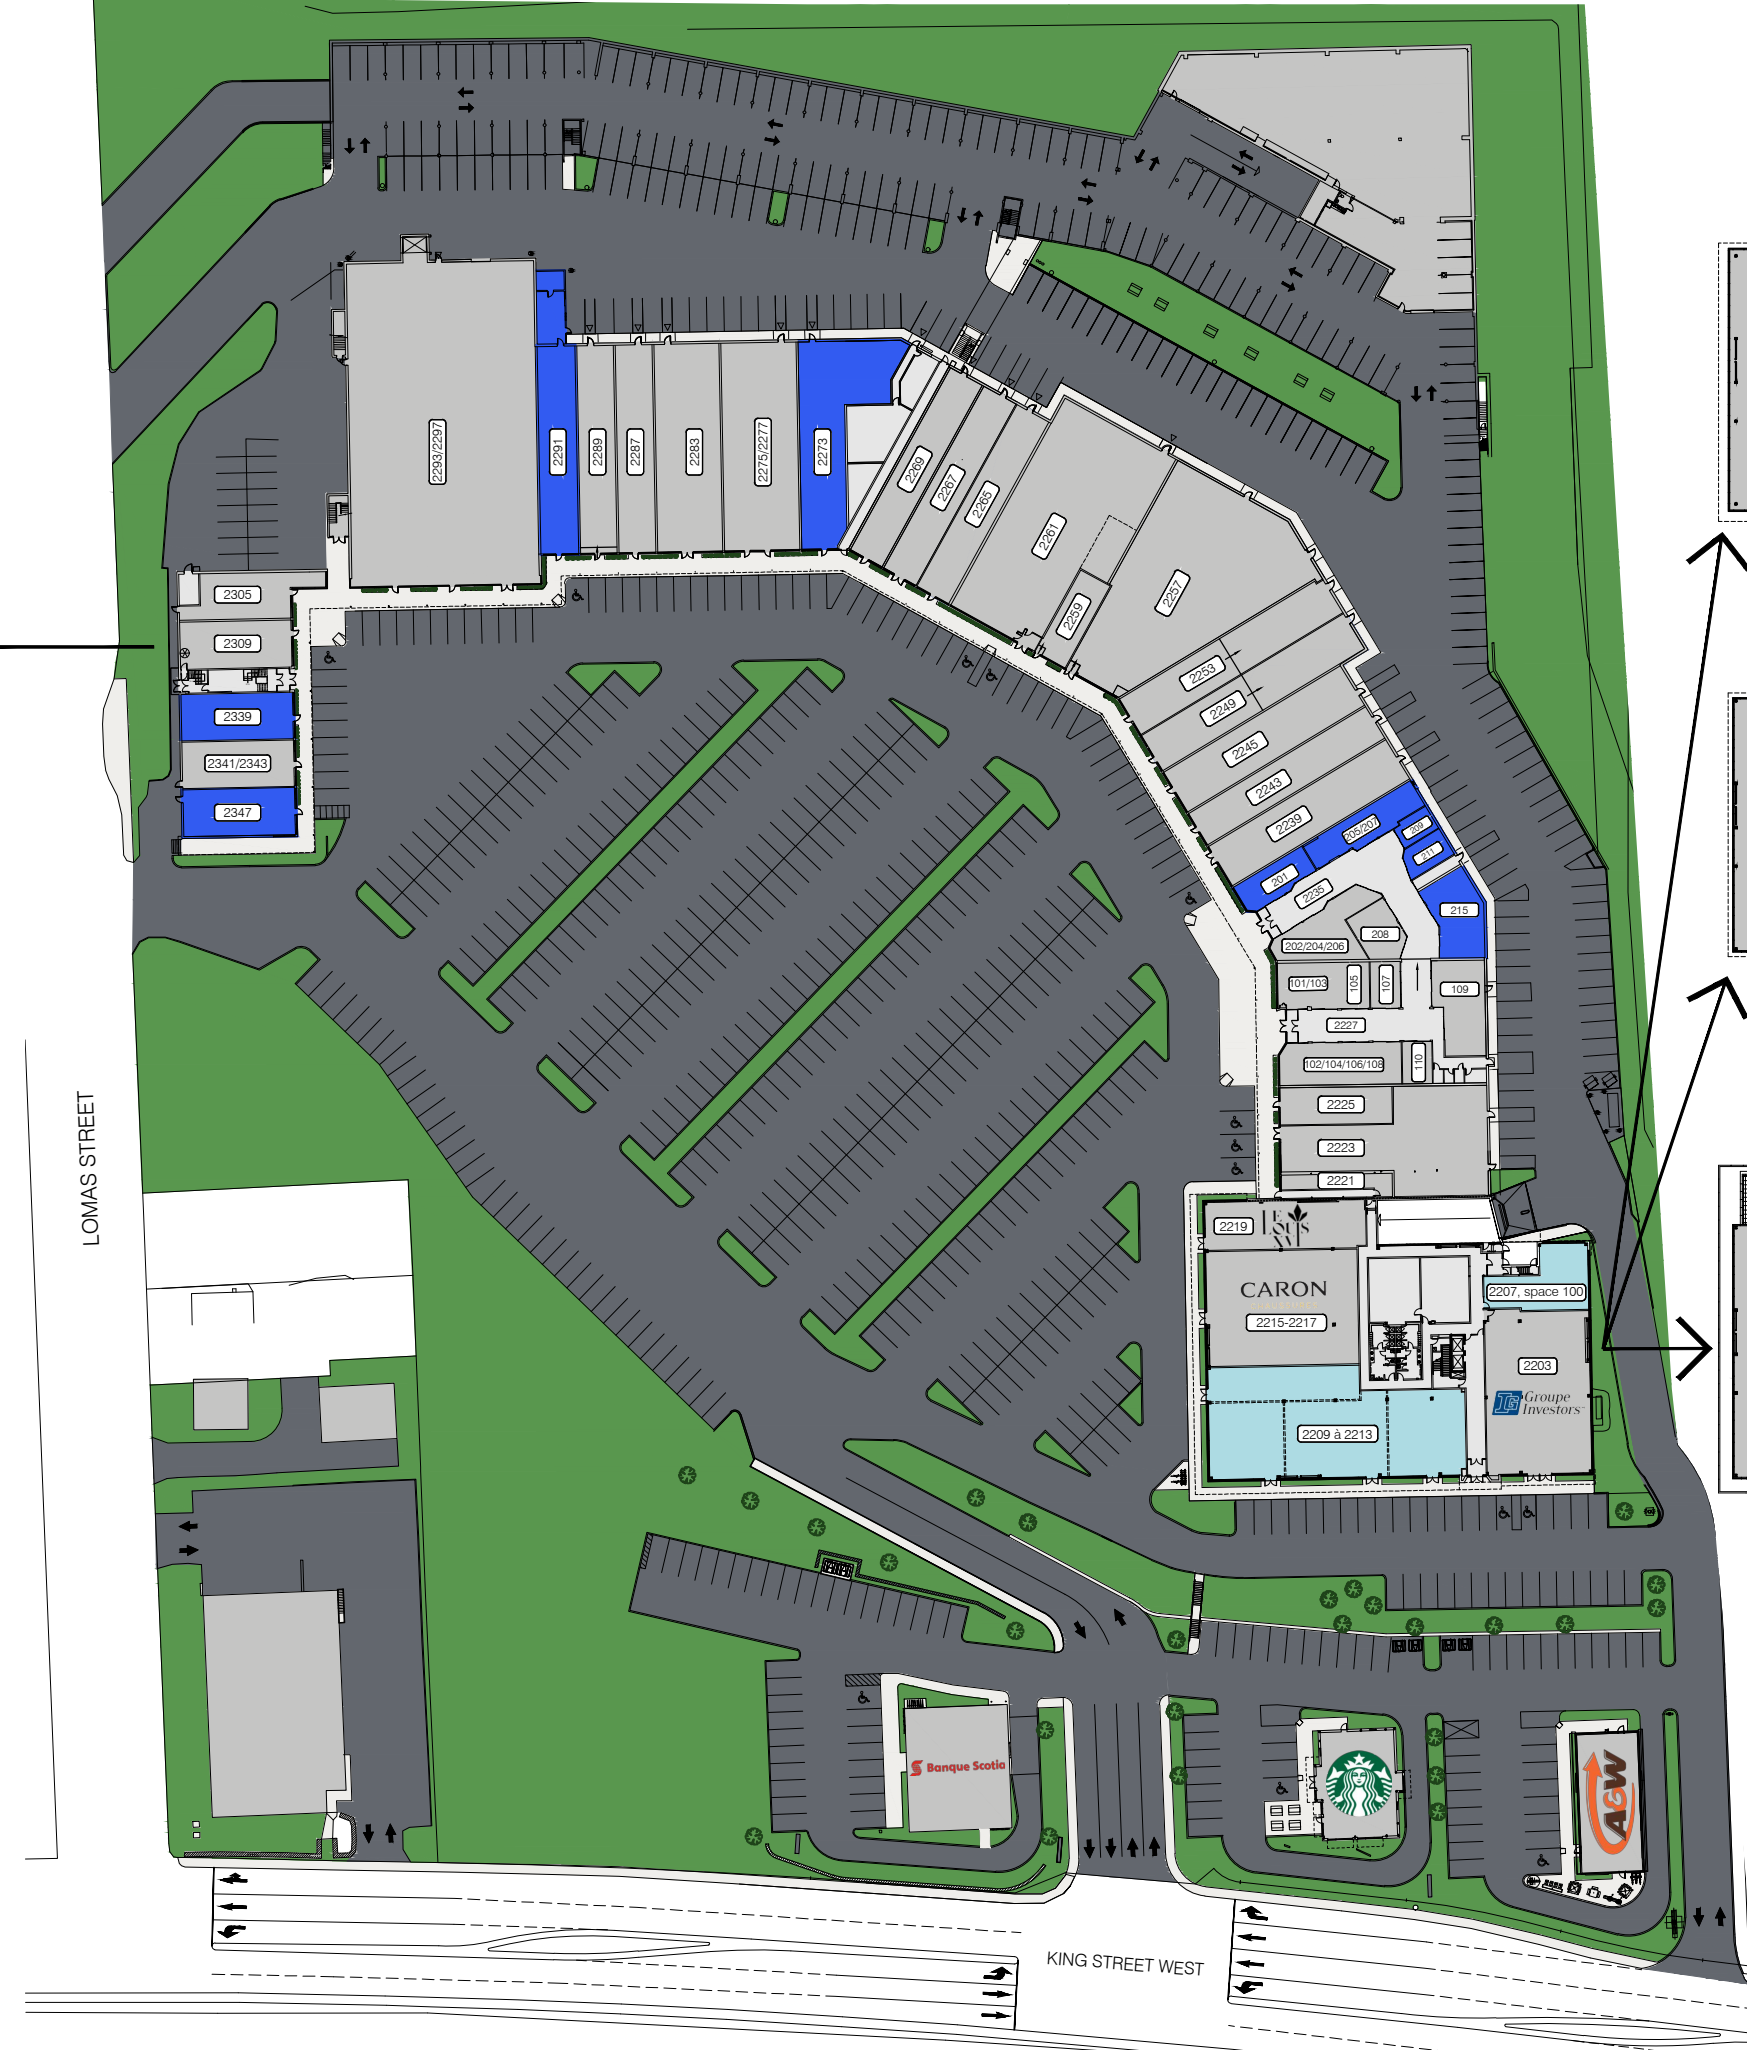

LEVEL 2

LEVEL 4

LEVEL 3

LEVEL 2

LIST OF SPACES - COMMERCIAL PREMISES

- | | | | |
|-----------|-----------------------------|-----------------|--|
| 2221 | LE LOUIS XVI | 101/103 | LE CENTRE AES - EXPERTS EN VACCINATION |
| 2223 | SHOGUN SUSHI RESTAURANT | 102/104/106/108 | BIKINI ET DENTELLE |
| 2225 | BIJOUTERIE SKINNER & NADEAU | 105 | CENTURY 21 EXPERT |
| 2239 | TABAGIE KING | 107 | MB CARTES |
| 2243 | BOUTIQUE SUBTILE | 109 | CAFÉ DELUXE VIETNAMIEN |
| 2245 | BOUTIQUE ORIENT | 110 | MÉTAMORPHOSE BEAUTÉ |
| 2249 | GOURMANDE BOUTIQUE | 201 | LOCAL À LOUER |
| 2253 | CHAUSSURES PANDA | 202/204/206 | L'O DE L'AUBE |
| 2257 | LASER GAME ÉVOLUTION | 205/207 | SPACE FOR LEASE |
| 2259 | LES BARBIERS KING | 208 | CHAMBRE IMMOBILIÈRE DE L'ESTRIE |
| 2261 | PHARMACIE FAMILIPRIX | 209 | SPACE FOR LEASE |
| 2265 | CHOCO-LÀ | 211 | SPACE FOR LEASE |
| 2267 | BOUTIQUE FAN CLUB | 215 | SPACE FOR LEASE |
| 2269 | BOUTIQUE FILLES D'ÈVE | 2305 | TRICOT-THÉ SERRÉ |
| 2273 | SPACE FOR LEASE | 2309 | BIJOUTERIE FERNAND TURCOTTE |
| 2275/2277 | OPTO PLUS | 2339 | SPACE FOR LEASE |
| 2283 | GRENIER | 2341/2343 | PEINTURE DÉCO M.B. |
| 2287 | MODE JULES VERREAULT | 2347 | SPACE FOR LEASE |
| 2289 | BOUTIQUE POUR LUI | | |
| 2291 | SPACE FOR LEASE | | |
| 2293/2297 | RENAISSANCE FRIPE-PRIX | | |

LIST OF SPACES - OFFICE BUILDING

- 2203 INVESTORS
- 2207, space 100 SPACE FOR LEASE
RENTABLE AREA: 1 636 SQ. FT.
- 2209 to 2213 SPACE FOR LEASE (SUBDIVISIBLE)
RENTABLE AREA: 8 313 SQ. FT. MAX.
- 2215-2217 CARON CHAUSSURES
- 2219 LE LOUIS XVI RESTAURANT
- 200 RAYMOND CHABOT GRANT THORNTON
- 300 THERRIEN COUTURE JOLICOEUR
- 350 RAYMOND CHABOT GRANT THORNTON
- 400 DESJARDINS

LEGEND

- SPACES FOR LEASE
- RENTED SPACES

SPACE FOR LEASE
USABLE AREA: 3 645 sq. ft.
RENTABLE AREA: 3 739 sq. ft.

PROMENADES KING - SPACE 2273
SCALE: 1:100

PROMENADES KING - SPACE 2291

SCALE: 1:200

PROMENADES KING - SPACE 2339
SCALE: 1:100

PROMENADES KING - SPACE 2347
SCALE: 1:100