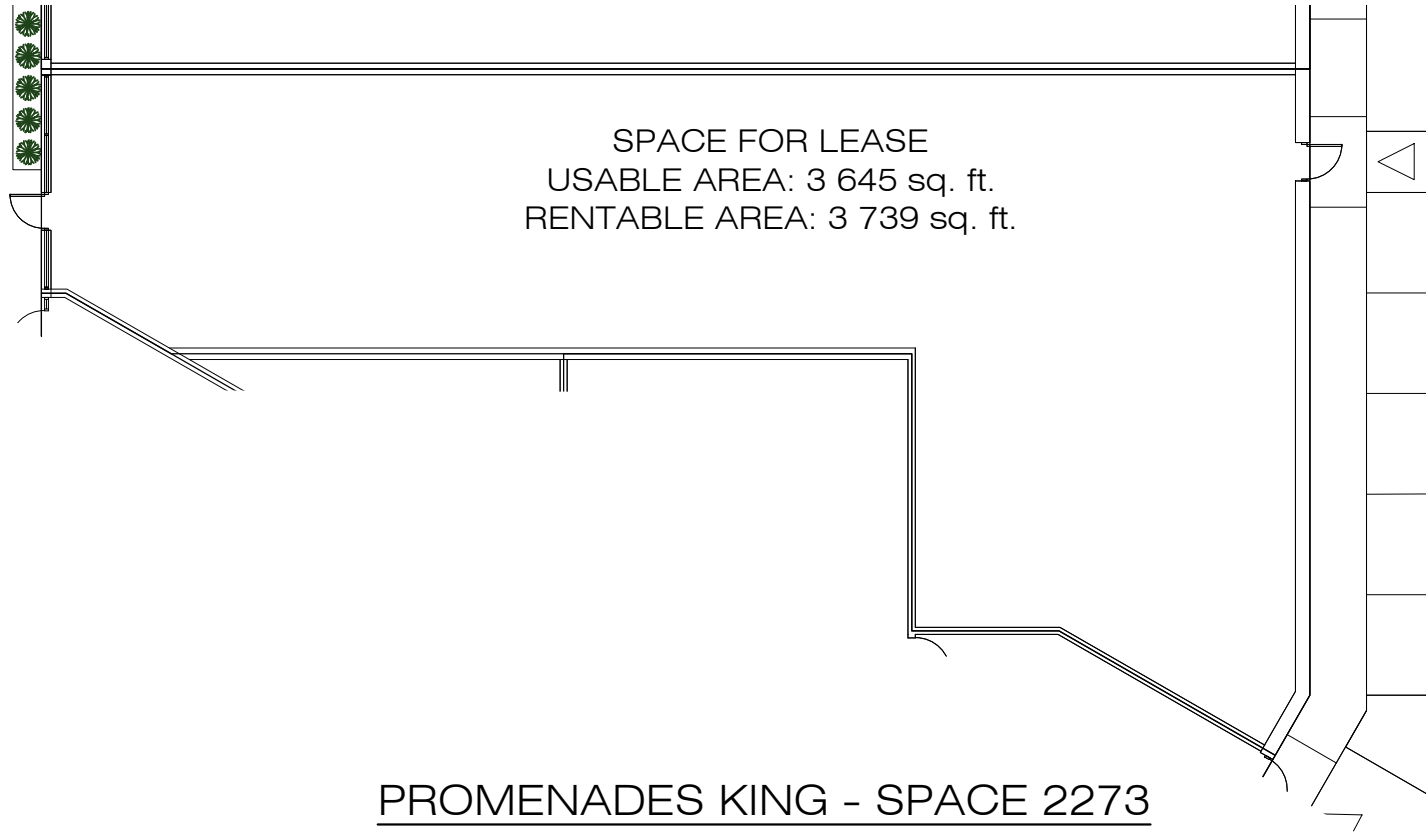

LIST OF SPACES - OFFICE BUILDING

- 2203 INVESTORS
- 2207, space 100 SPACE FOR LEASE
RENTABLE AREA: 1 636 SQ. FT.
- 2209 to 2213 SPACE FOR LEASE (SUBDIVISIBLE)
RENTABLE AREA: 8 313 SQ. FT. MAX.
- 2215-2217 CARON CHAUSSURES
- 2219 LE LOUIS XVI RESTAURANT
- 200 RAYMOND CHABOT GRANT THORNTON
- 300 THERRIEN COUTURE JOLICOEUR
- 350 RAYMOND CHABOT GRANT THORNTON
- 400 DESJARDINS

LEGEND

- SPACES FOR LEASE
- RENTED SPACES

SPACE FOR LEASE
USABLE AREA: 3 645 sq. ft.
RENTABLE AREA: 3 739 sq. ft.

PROMENADES KING - SPACE 2273
SCALE: 1:100

PROMENADES KING - SPACE 2291

SCALE: 1:200

PROMENADES KING - SPACE 2339
SCALE: 1:100

PROMENADES KING - SPACE 2347
SCALE: 1:100