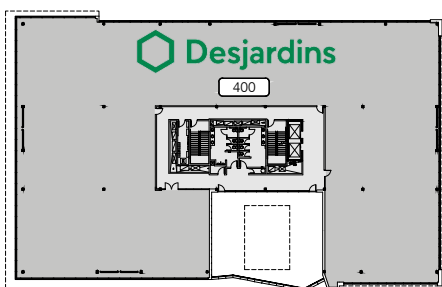

LEVEL 2

LEVEL 4

LEVEL 3

LEVEL 2

LIST OF SPACES - COMMERCIAL PREMISES

- | | | | |
|-----------|-----------------------------|-----------------|--|
| 2221 | LE LOUIS XVI | 101/103 | LE CENTRE AES - EXPERTS EN VACCINATION |
| 2223 | SHOGUN SUSHI RESTAURANT | 102/104/106/108 | BIKINI ET DENTELLE |
| 2225 | BIJOUTERIE SKINNER & NADEAU | 105 | CENTURY 21 EXPERT |
| 2239 | TABAGIE KING | 107 | MB CARTES |
| 2243 | BOUTIQUE SUBTILE | 109 | CAFÉ DELUXE VIETNAMIEN |
| 2245 | BOUTIQUE ORIENT | 110 | MÉTAMORPHOSE BEAUTÉ |
| 2249 | GOURMANDE BOUTIQUE | 201 | LOCAL À LOUER |
| 2253 | CHAUSSURES PANDA | 202/204/206 | L'O DE L'AUBE |
| 2257 | LASER GAME ÉVOLUTION | 205/207 | SPACE FOR LEASE |
| 2259 | LES BARBIERS KING | 208 | CHAMBRE IMMOBILIÈRE DE L'ESTRIE |
| 2261 | PHARMACIE FAMILIPRIX | 209 | SPACE FOR LEASE |
| 2265 | CHOCO-LÀ | 211 | SPACE FOR LEASE |
| 2267 | BOUTIQUE FAN CLUB | 215 | SPACE FOR LEASE |
| 2269 | BOUTIQUE FILLES D'ÈVE | 2305 | TRICOT-THÉ SERRÉ |
| 2273 | SPACE FOR LEASE | 2309 | BIJOUTERIE FERNAND TURCOTTE |
| 2275/2277 | OPTO PLUS | 2339 | SPACE FOR LEASE |
| 2283 | GRENIER | 2341/2343 | PEINTURE DÉCO M.B. |
| 2287 | MODE JULES VERREAULT | 2347 | SPACE FOR LEASE |
| 2289 | BOUTIQUE POUR LUI | | |
| 2291 | SPACE FOR LEASE | | |
| 2293/2297 | RENAISSANCE FRIPE-PRIX | | |

LIST OF SPACES - OFFICE BUILDING

- 2203 INVESTORS
- 2207, space 100 SPACE FOR LEASE
RENTABLE AREA: 1 636 SQ. FT.
- 2209 to 2213 SPACE FOR LEASE (SUBDIVISIBLE)
RENTABLE AREA: 8 313 SQ. FT. MAX.
- 2215-2217 CARON CHAUSSURES
- 2219 LE LOUIS XVI RESTAURANT
- 200 RAYMOND CHABOT GRANT THORNTON
- 300 THERRIEN COUTURE JOLICOEUR
- 350 RAYMOND CHABOT GRANT THORNTON
- 400 DESJARDINS

LEGEND

- SPACES FOR LEASE
- RENTED SPACES

SPACE FOR LEASE
USABLE AREA: 3 645 sq. ft.
RENTABLE AREA: 3 739 sq. ft.

PROMENADES KING - SPACE 2273
SCALE: 1:100

PROMENADES KING - SPACE 2291

SCALE: 1:200

PROMENADES KING - SPACE 2339
SCALE: 1:100