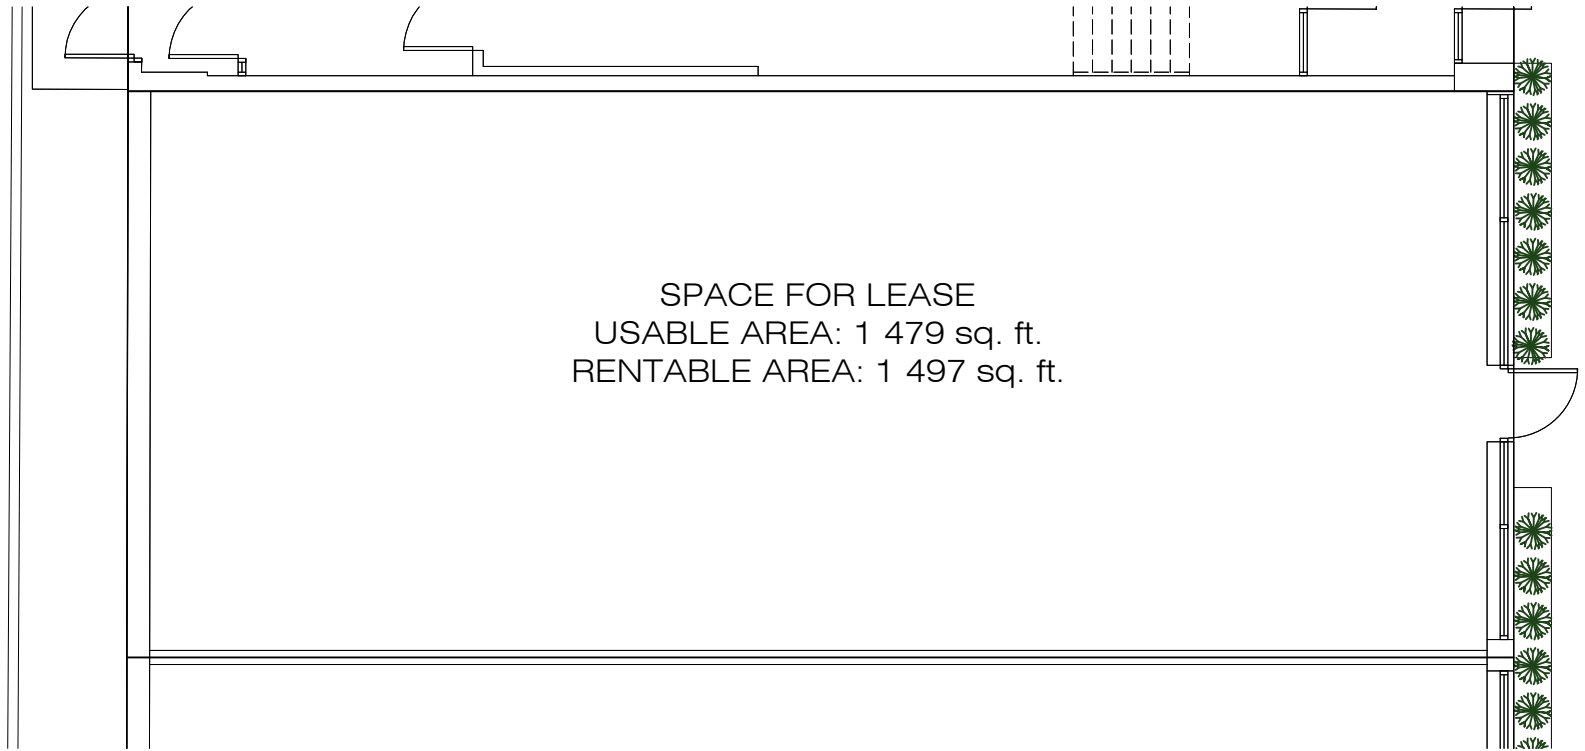

LEGEND

- SPACES FOR LEASE
- RENTED SPACES

SPACE FOR LEASE
USABLE AREA: 3 645 sq. ft.
RENTABLE AREA: 3 739 sq. ft.

PROMENADES KING - SPACE 2273
SCALE: 1:100

PROMENADES KING - SPACE 2291

SCALE: 1:200

PROMENADES KING - SPACE 2339
SCALE: 1:100