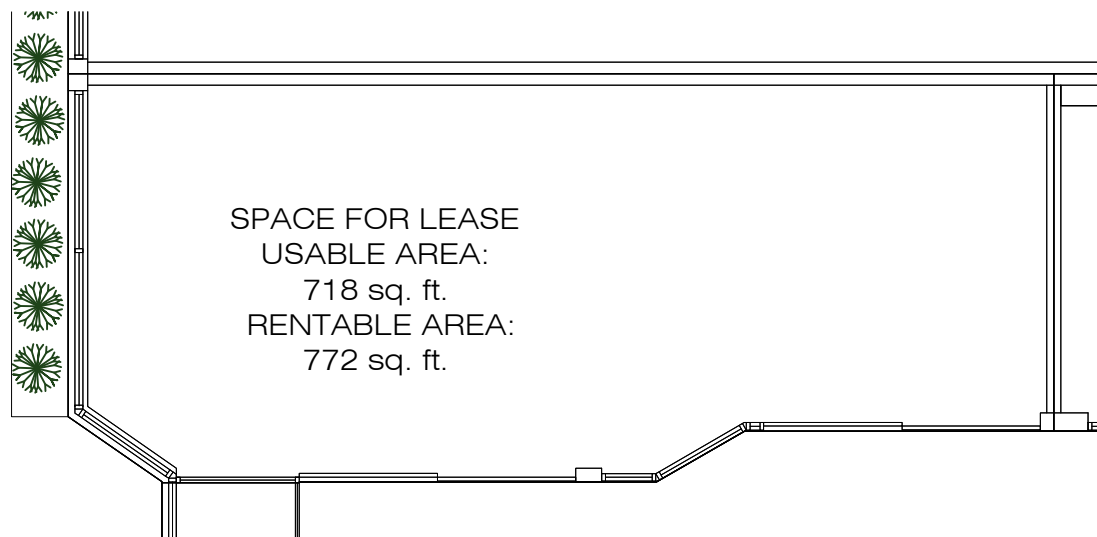

PROMENADES KING - MALL 2235, SPACE 201
SCALE: 1:100