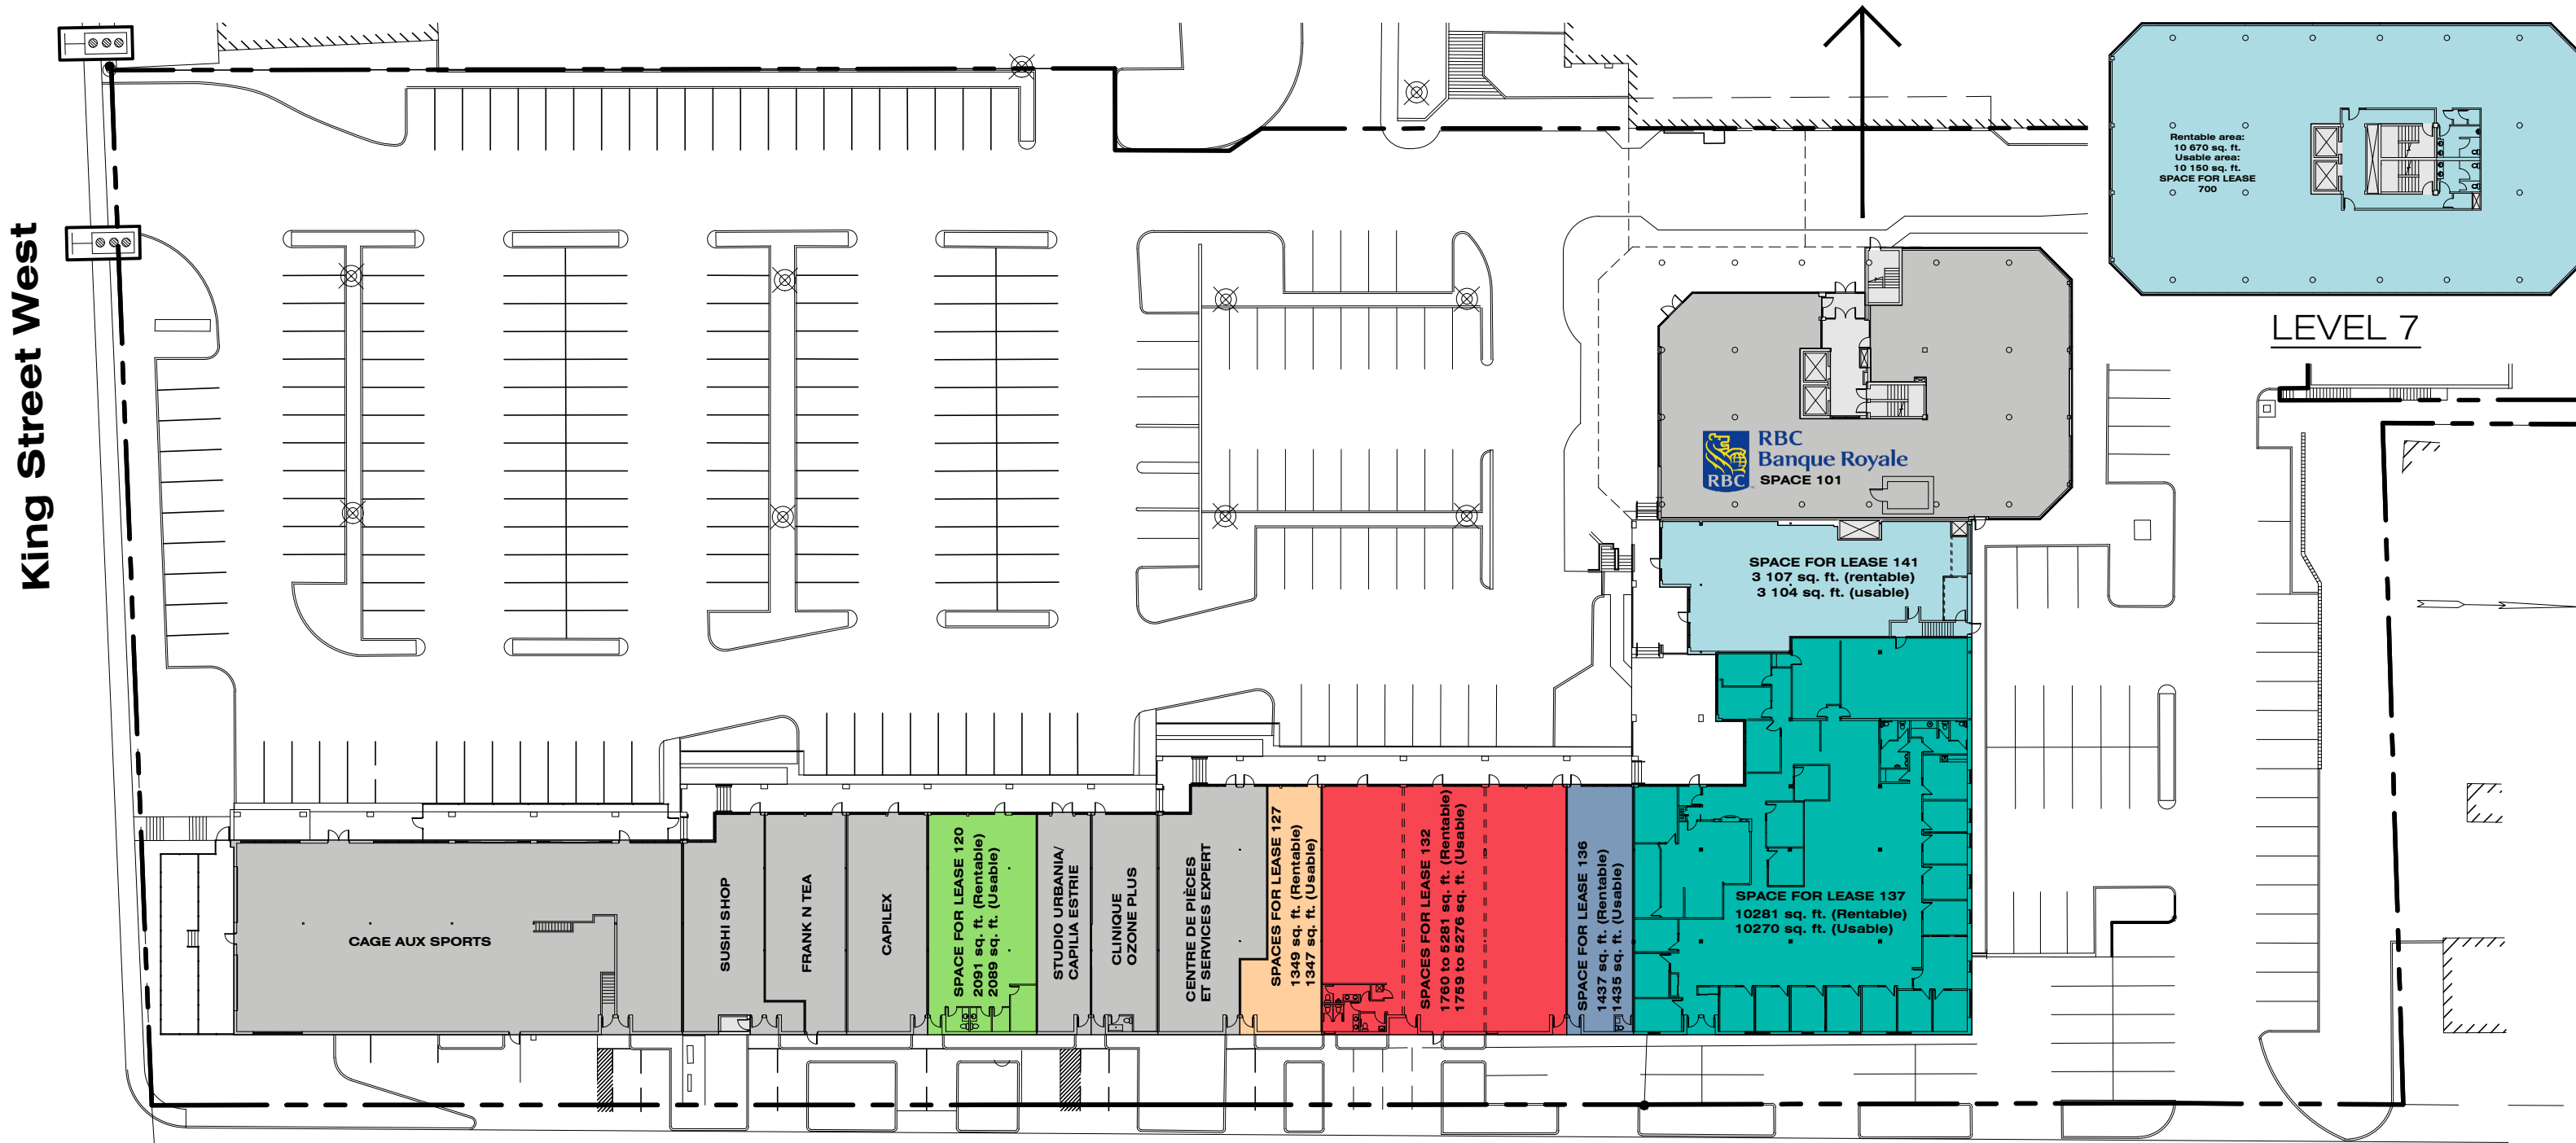

LEVEL 2

LEVEL 3

LEVEL 4

LEVEL 5

LEVEL 6

LEVEL 7

2665 King Street West

* The interior design of the spaces for lease can be adjusted as needed.

2665 King Street West, Level 3 - SPACE 301
SCALE: 1:100

2665 King Street West, Level 3 - SPACE 330
SCALE: 1:100