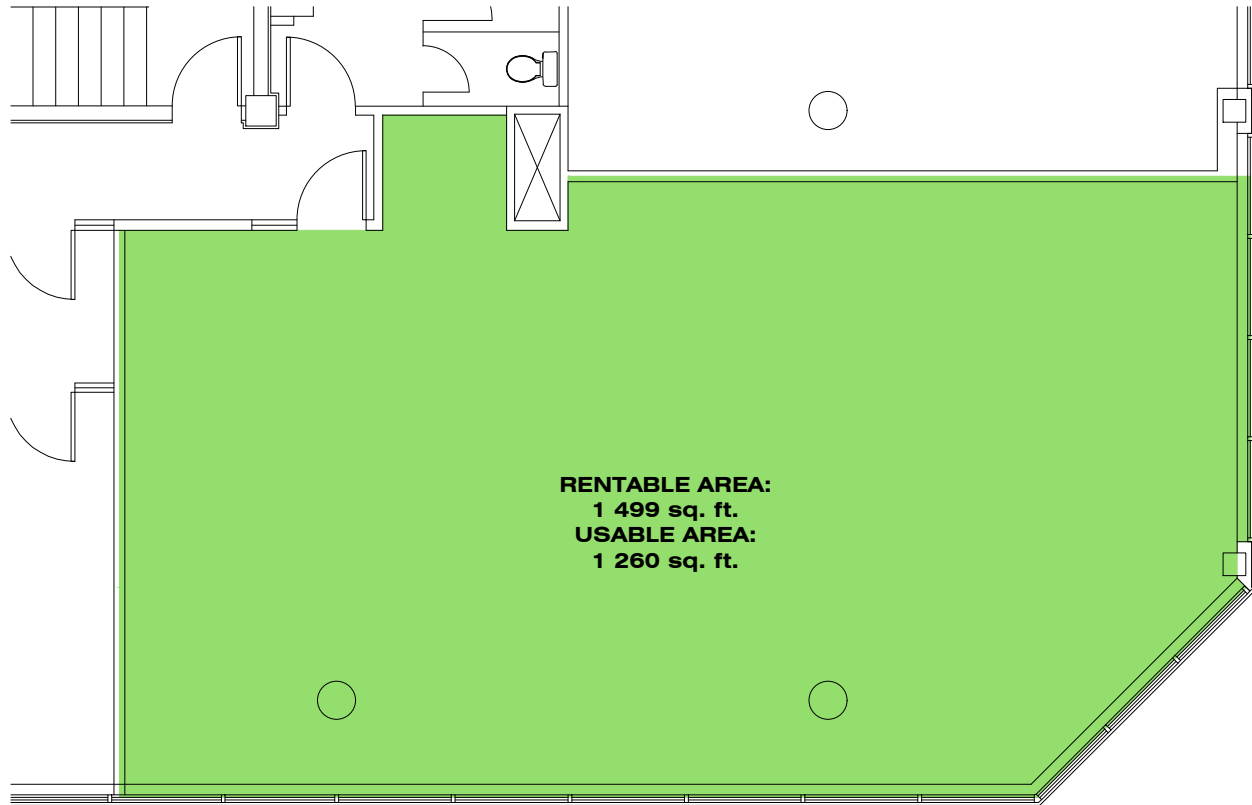

LEVEL 2

LEVEL 3

LEVEL 4

LEVEL 5

LEVEL 6

LEVEL 7

2665 King Street West

* The interior design of the spaces for lease can be adjusted as needed.

2665 King Street West, Level 3 - SPACE 301
SCALE: 1:100

2665 King Street West, Level 3 - SPACE 330
SCALE: 1:100