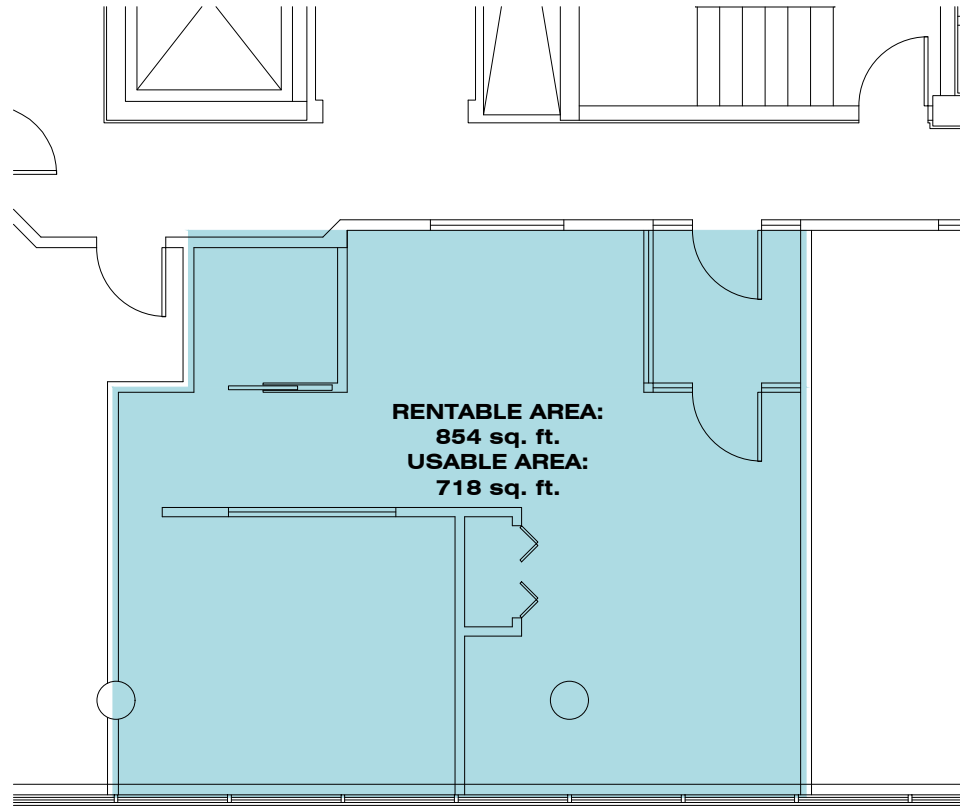

LEVEL 2

LEVEL 3

LEVEL 4

LEVEL 5

LEVEL 6

LEVEL 7

2665 King Street West

* The interior design of the spaces for lease can be adjusted as needed.

2665 King Street West, Level 3 - SPACE 301
SCALE: 1:100

2665 King Street West, Level 3 - SPACE 330
SCALE: 1:100