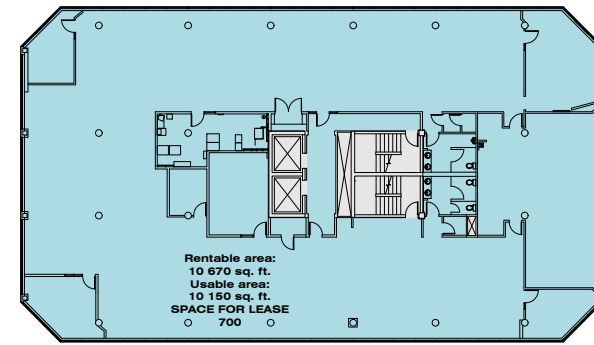

LEVEL 2

LEVEL 3

LEVEL 4

LEVEL 5

LEVEL 6

LEVEL 7

2665 King Street West

\* The interior design of the spaces for lease can be adjusted as needed.

2665 King Street West, Level 3 - SPACE 330  
SCALE: 1:100