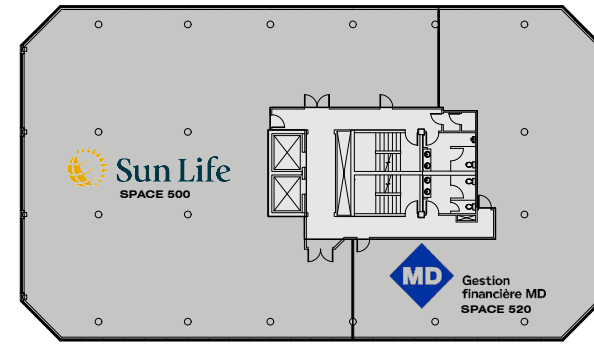

LEVEL 2

LEVEL 3

LEVEL 4

LEVEL 5

LEVEL 6

LEVEL 7

2665 King Street West

\* The interior design of the spaces for lease can be adjusted as needed.

2665 King Street West, Level 3 - SPACE 330  
SCALE: 1:100