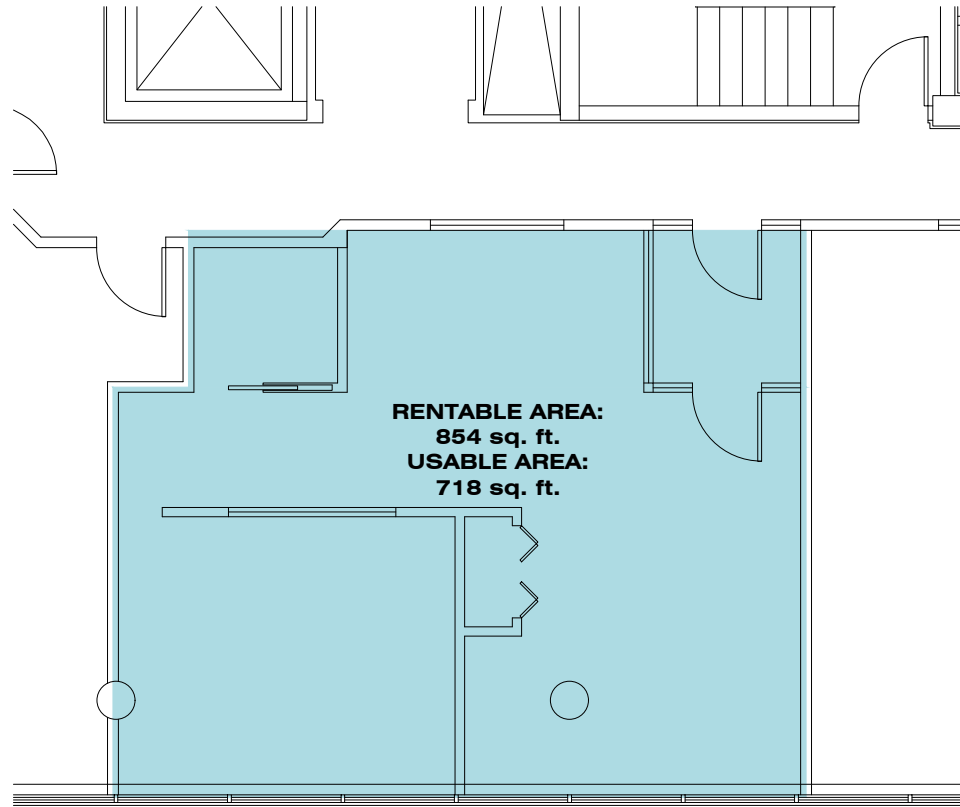

LEVEL 2

LEVEL 3

LEVEL 4

LEVEL 5

LEVEL 6

LEVEL 7

2665 King Street West

\* The interior design of the spaces for lease can be adjusted as needed.

2665 King Street West, Level 3 - SPACE 330  
SCALE: 1:100