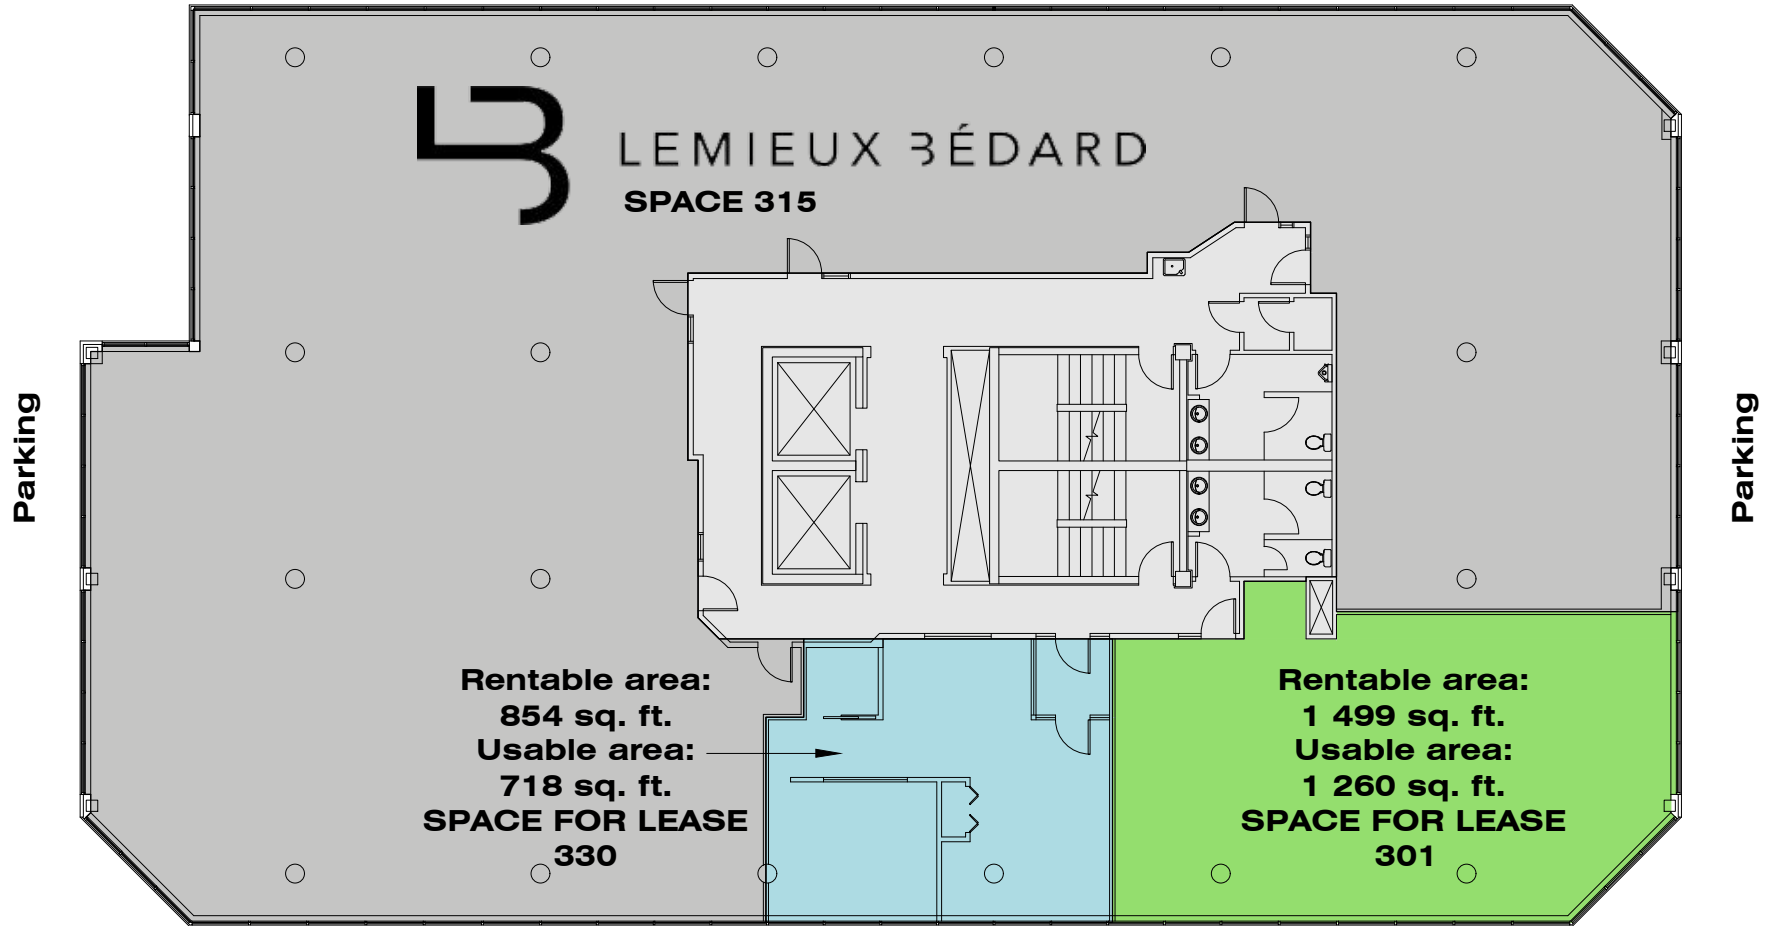

LEVEL 2

LEVEL 3

LEVEL 4

LEVEL 5

LEVEL 6

LEVEL 7

2665 King Street West

\* The interior design of the spaces for lease can be adjusted as needed.

2665 King Street West, Level 3 - SPACE 330  
SCALE: 1:100