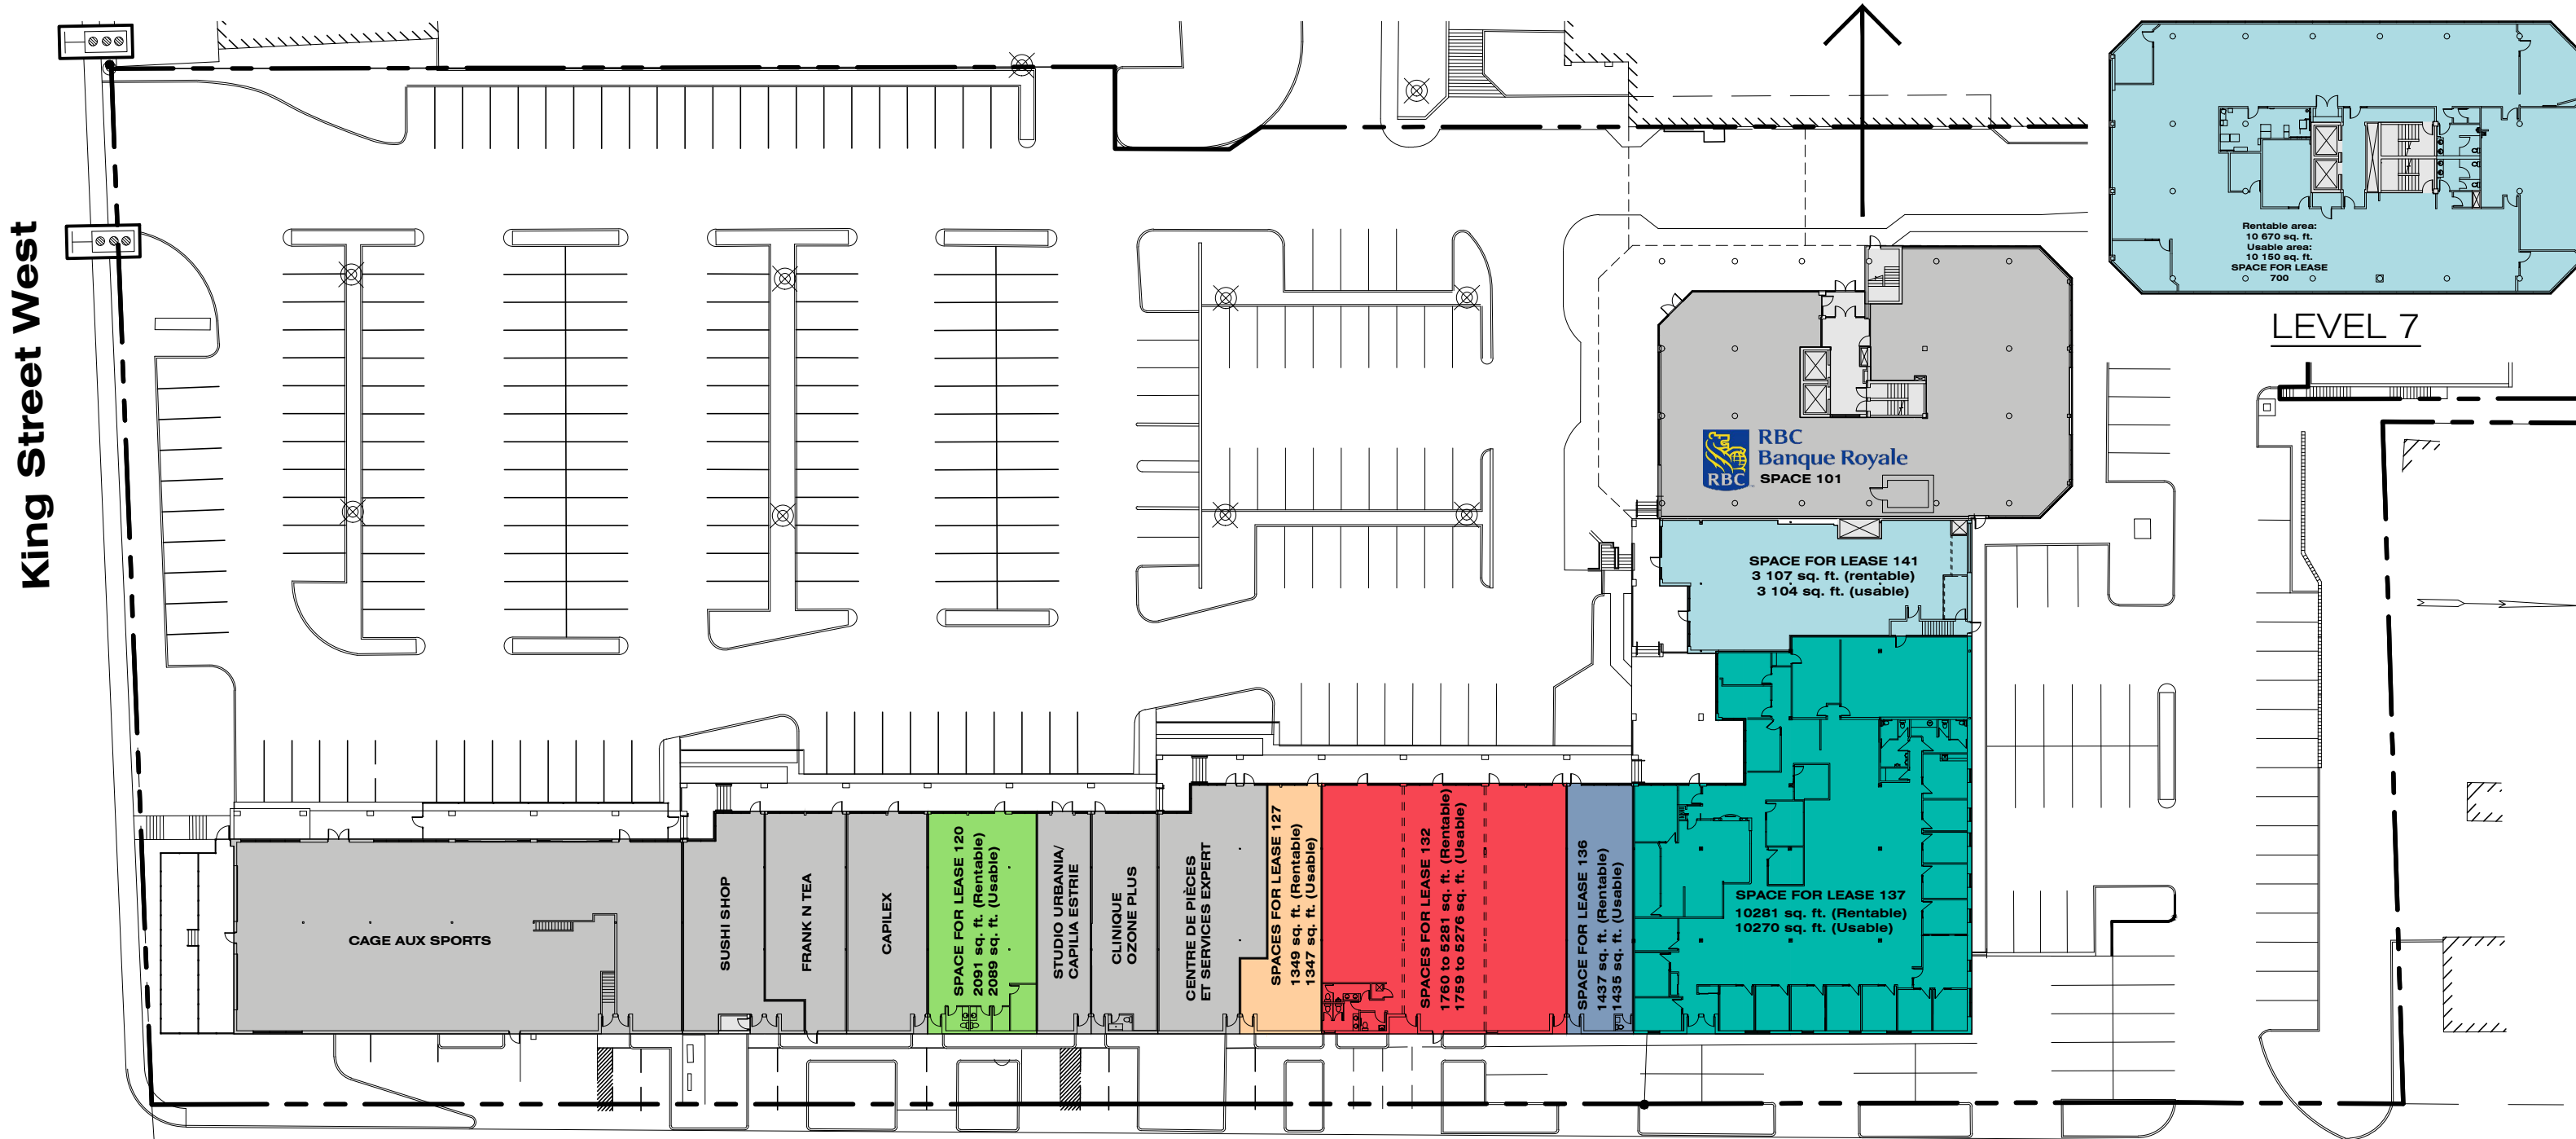

LEVEL 2

LEVEL 3

LEVEL 4

LEVEL 5

LEVEL 6

LEVEL 7

2665 King Street West

\* The interior design of the spaces for lease can be adjusted as needed.

2665 King Street West, Level 3 - SPACE 330  
SCALE: 1:100