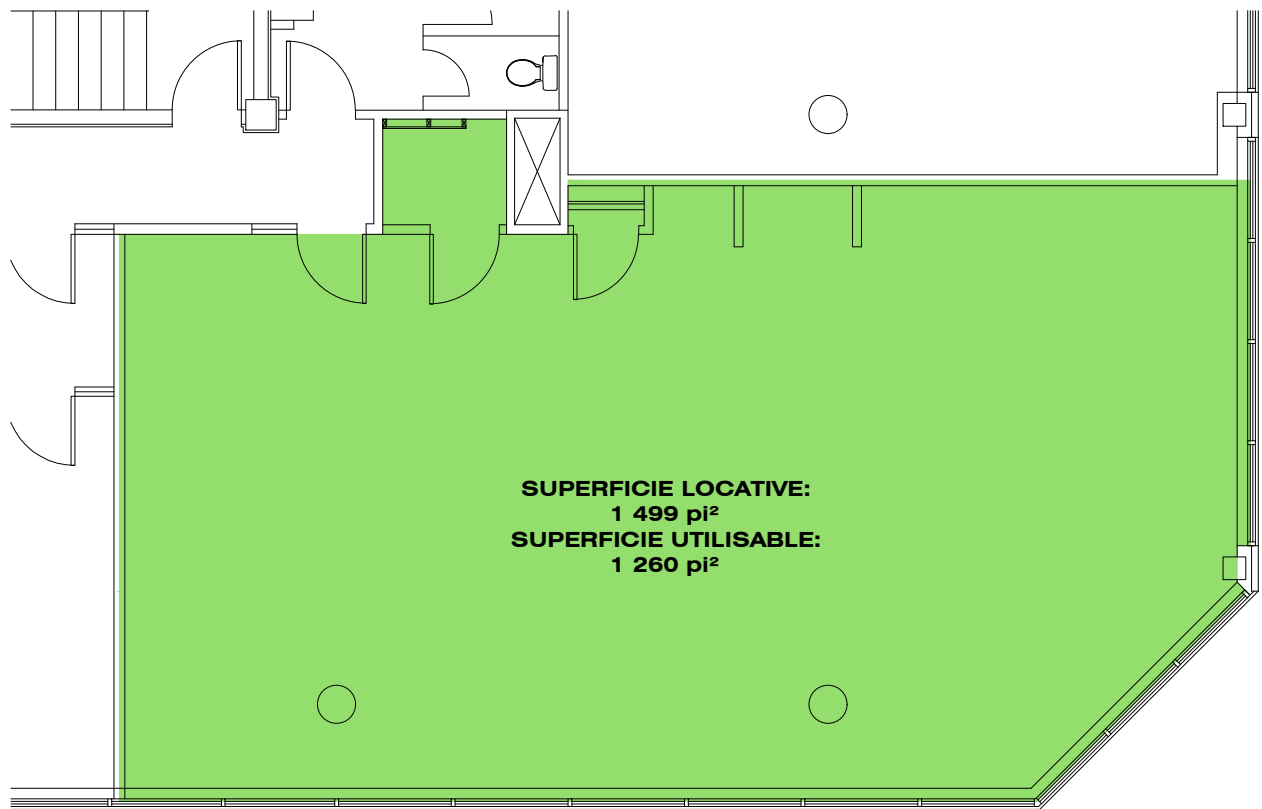

LEVEL 2

LEVEL 3

LEVEL 4

LEVEL 5

LEVEL 6

LEVEL 7

2665 King Street West

\* The interior design of the spaces for lease can be adjusted as needed.

2665 King Street West, Level 3 - SPACE 330  
SCALE: 1:100