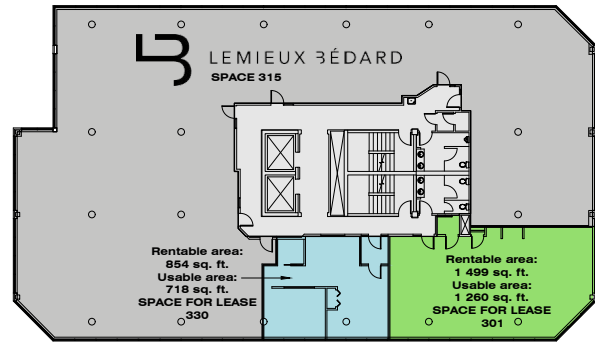

LEVEL 2

LEVEL 3

LEVEL 4

LEVEL 5

LEVEL 6

LEVEL 7

**Rentable area:  
5 326 sq. ft.  
Usable area:  
4 658 sq. ft.  
SPACE FOR LEASE  
220**

**2665 King Street West**

**RBC  
Banque Royale**

**SPACE 201**

**\* The interior design of the space for lease can be adjusted as needed.**

LEVEL 2

**RENTABLE AREA:**  
5 326 sq. ft.  
**USABLE AREA:**  
4 658 sq. ft.