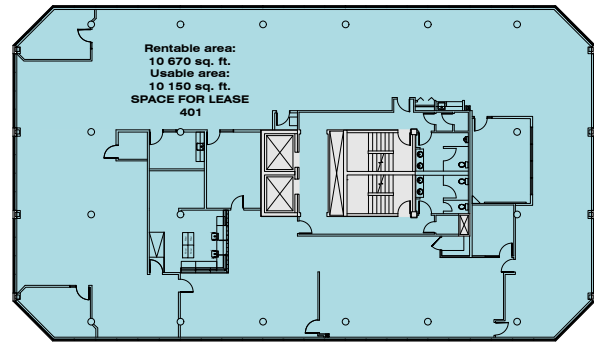

LEVEL 2

LEVEL 3

LEVEL 4

LEVEL 5

LEVEL 6

LEVEL 7

**Rentable area:  
5 326 sq. ft.  
Usable area:  
4 658 sq. ft.  
SPACE FOR LEASE  
220**

**2665 King Street West**

**RBC  
Banque Royale**

**SPACE 201**

**\* The interior design of the space for lease can be adjusted as needed.**

LEVEL 2

**RENTABLE AREA:**  
5 326 sq. ft.  
**USABLE AREA:**  
4 658 sq. ft.