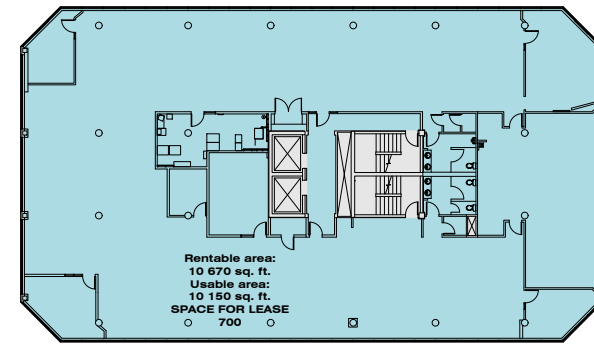

LEVEL 2

LEVEL 3

LEVEL 4

LEVEL 5

LEVEL 6

LEVEL 7

**Rentable area:  
5 326 sq. ft.  
Usable area:  
4 658 sq. ft.  
SPACE FOR LEASE  
220**

**2665 King Street West**

**RBC  
Banque Royale**

**SPACE 201**

**\* The interior design of the space for lease can be adjusted as needed.**

LEVEL 2

**RENTABLE AREA:**  
5 326 sq. ft.  
**USABLE AREA:**  
4 658 sq. ft.