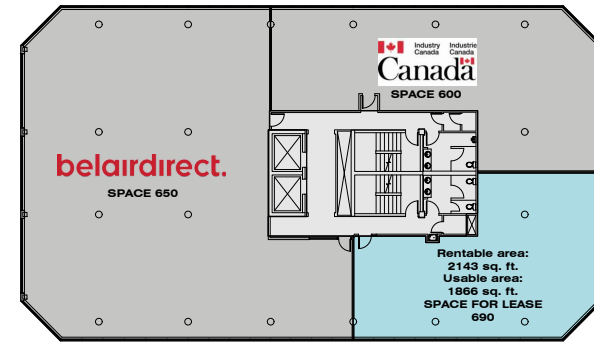

LEVEL 2

LEVEL 3

LEVEL 4

LEVEL 5

LEVEL 6

LEVEL 7

**Rentable area:  
5 326 sq. ft.  
Usable area:  
4 658 sq. ft.  
SPACE FOR LEASE  
220**

**2665 King Street West**

**RBC  
Banque Royale**

**SPACE 201**

**\* The interior design of the space for lease can be adjusted as needed.**

LEVEL 2

**RENTABLE AREA:**  
5 326 sq. ft.  
**USABLE AREA:**  
4 658 sq. ft.