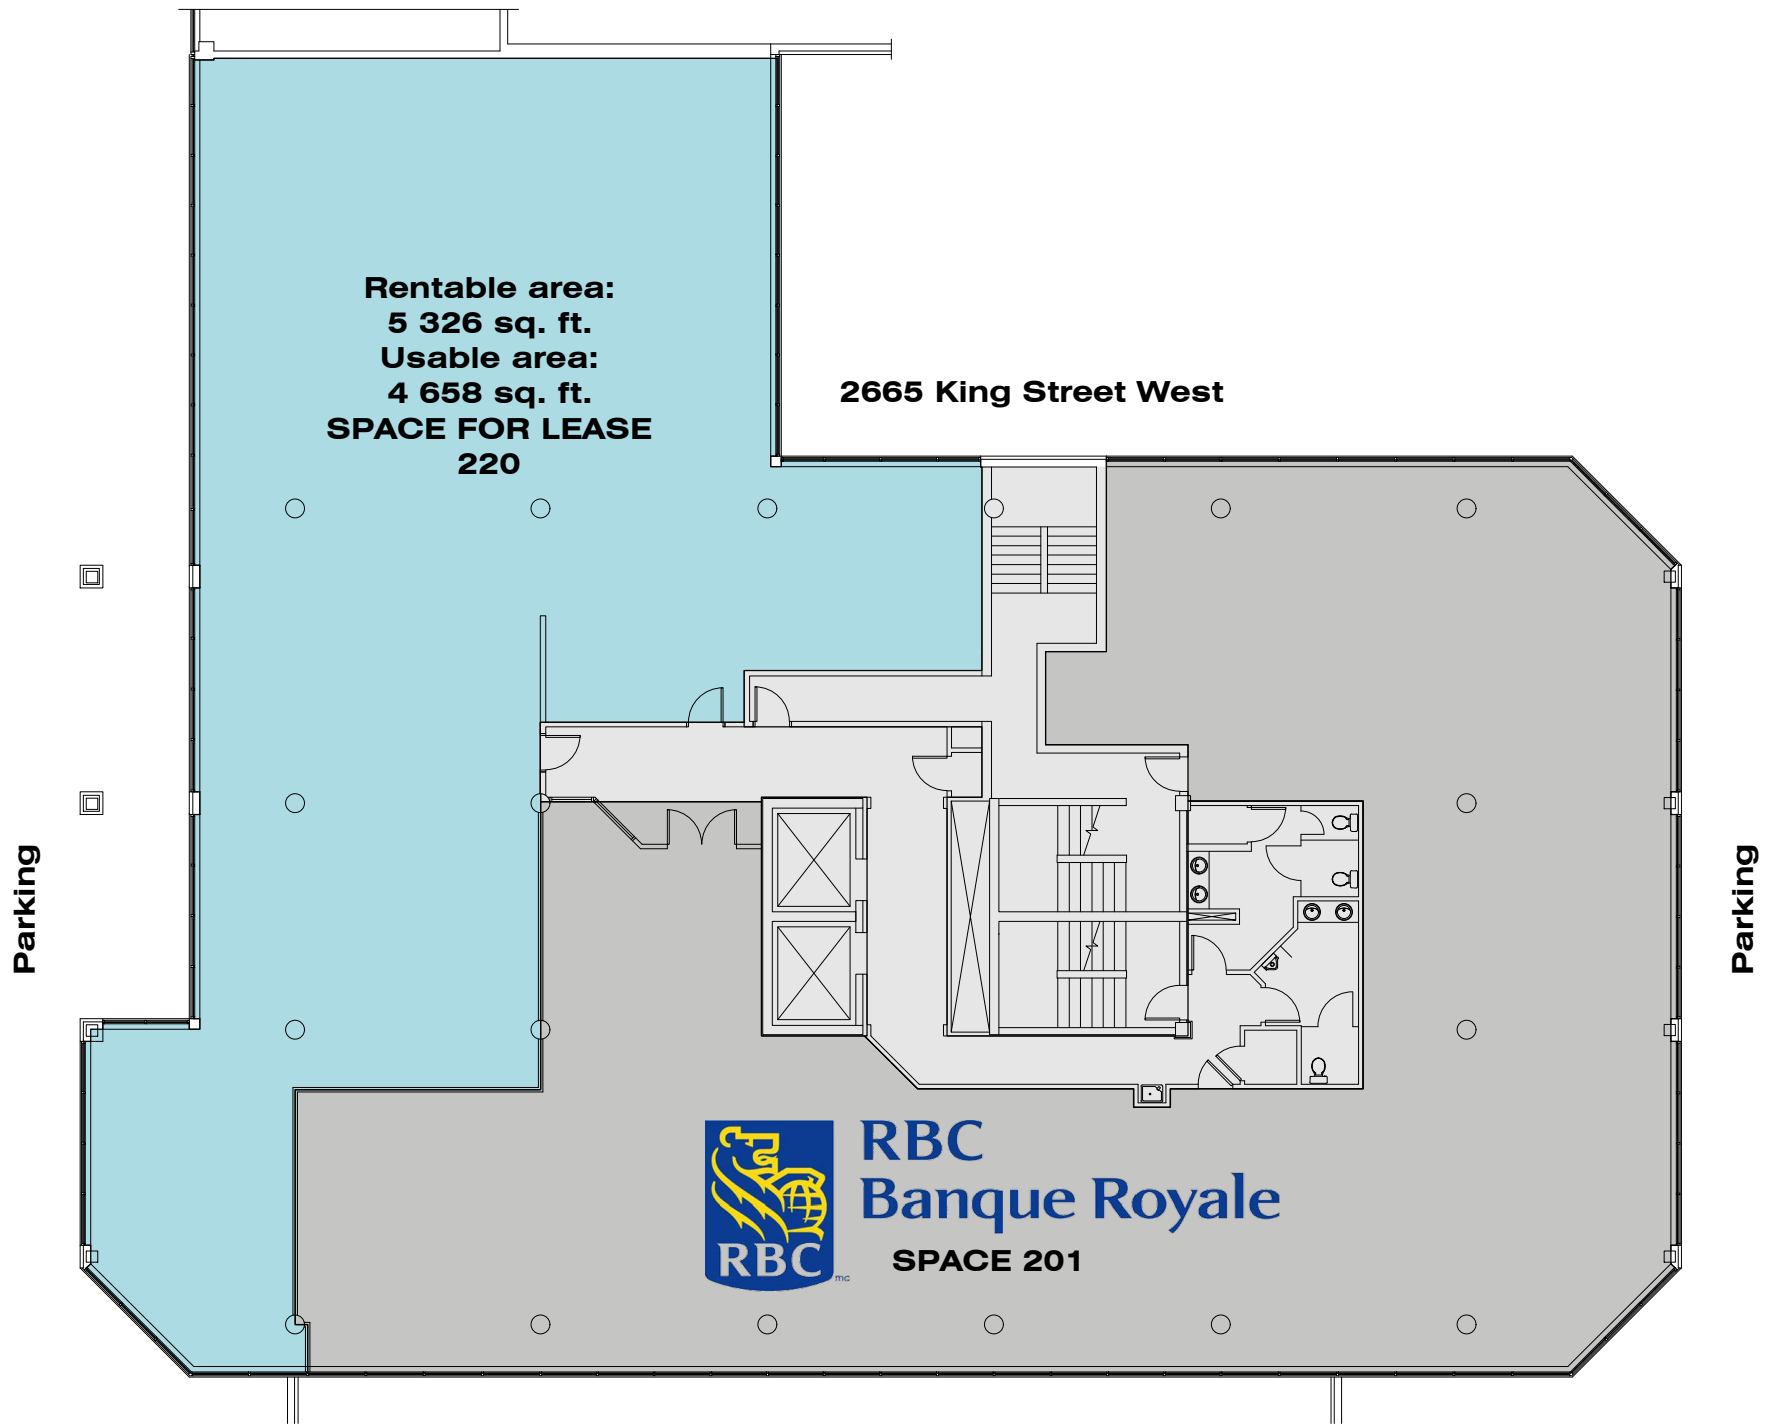

LEVEL 2

LEVEL 3

LEVEL 4

LEVEL 5

LEVEL 6

LEVEL 7

**Rentable area:  
5 326 sq. ft.  
Usable area:  
4 658 sq. ft.  
SPACE FOR LEASE  
220**

**2665 King Street West**

**RBC  
Banque Royale**

**SPACE 201**

**\* The interior design of the space for lease can be adjusted as needed.**

LEVEL 2

**RENTABLE AREA:**  
5 326 sq. ft.  
**USABLE AREA:**  
4 658 sq. ft.