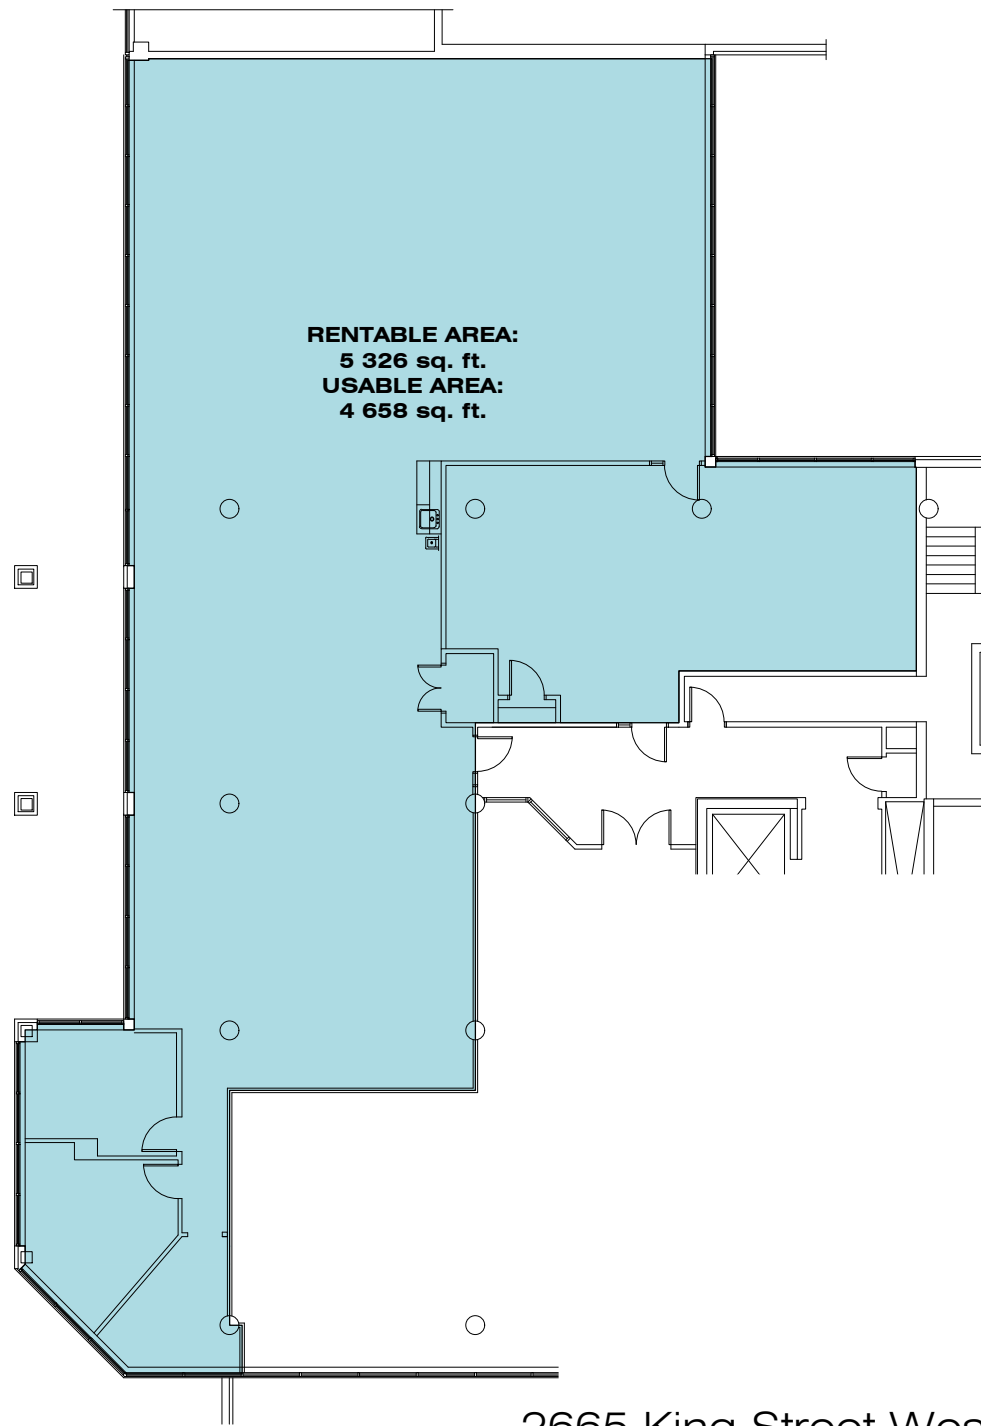

LEVEL 2

LEVEL 3

LEVEL 4

LEVEL 5

LEVEL 6

LEVEL 7

**Rentable area:  
5 326 sq. ft.  
Usable area:  
4 658 sq. ft.  
SPACE FOR LEASE  
220**

**2665 King Street West**

**RBC  
Banque Royale**

**SPACE 201**

**\* The interior design of the space for lease can be adjusted as needed.**

LEVEL 2

**RENTABLE AREA:**  
5 326 sq. ft.  
**USABLE AREA:**  
4 658 sq. ft.