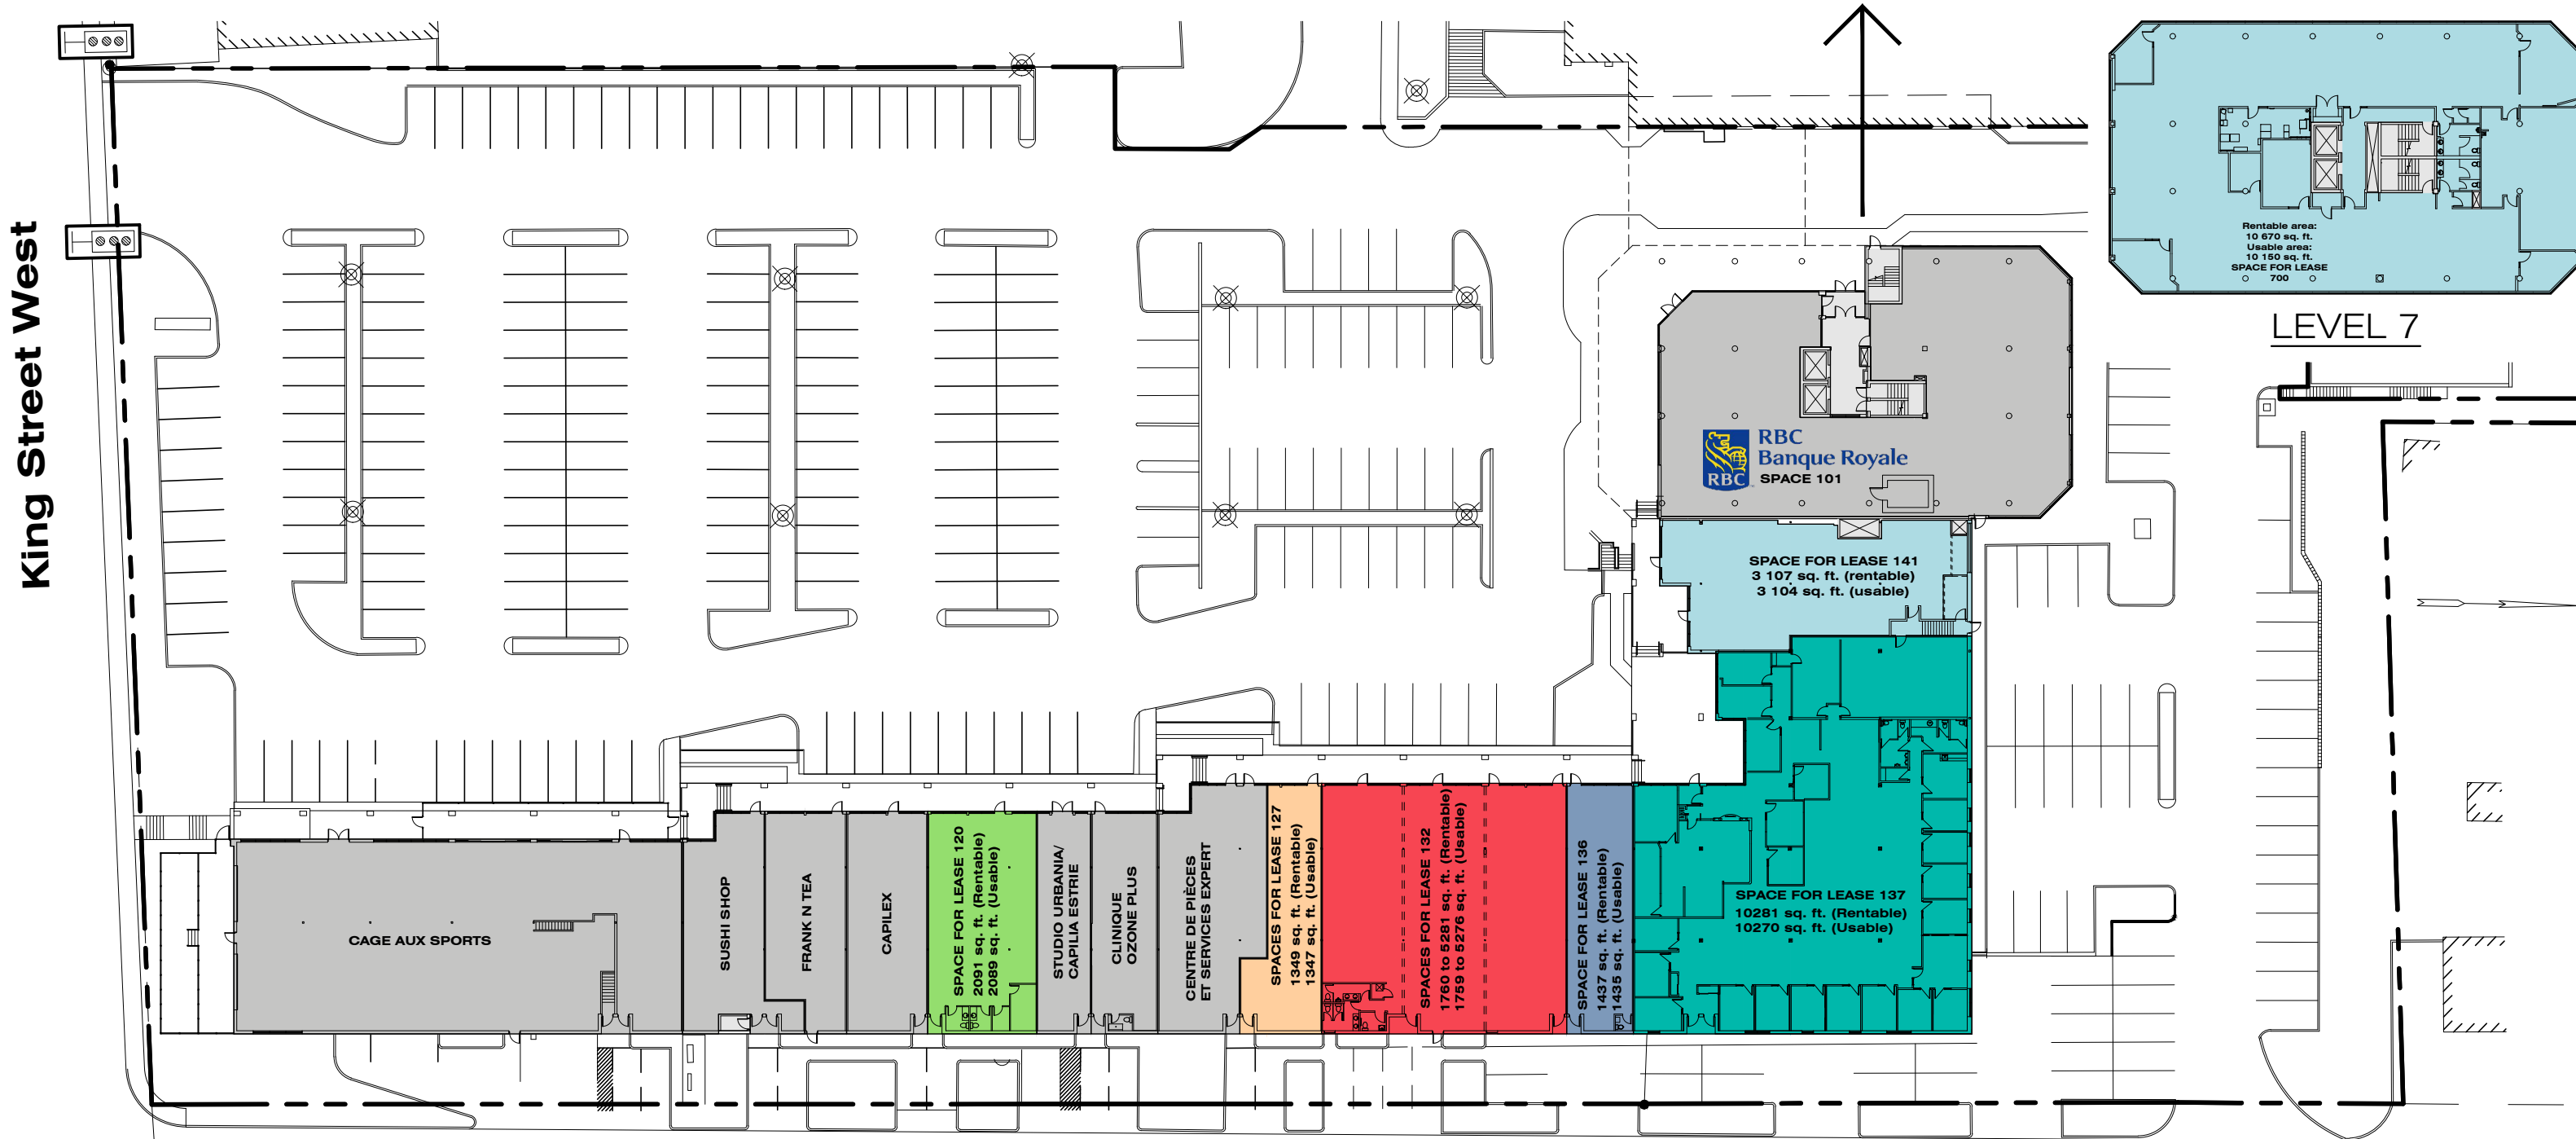

LEVEL 2

LEVEL 3

LEVEL 4

LEVEL 5

LEVEL 6

LEVEL 7

**Rentable area:  
5 326 sq. ft.  
Usable area:  
4 658 sq. ft.  
SPACE FOR LEASE  
220**

**2665 King Street West**

**RBC  
Banque Royale**

**SPACE 201**

**\* The interior design of the space for lease can be adjusted as needed.**

LEVEL 2

**RENTABLE AREA:**  
5 326 sq. ft.  
**USABLE AREA:**  
4 658 sq. ft.