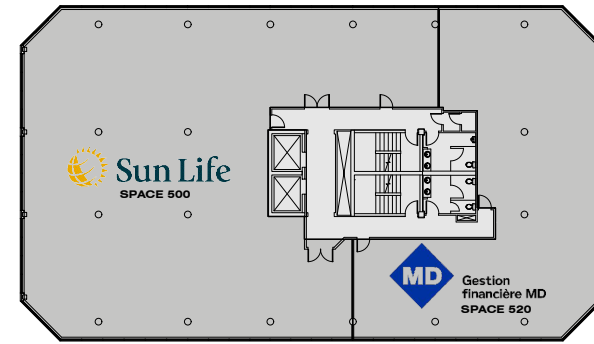

LEVEL 2

LEVEL 3

LEVEL 4

LEVEL 5

LEVEL 6

LEVEL 7

**Rentable area:  
5 326 sq. ft.  
Usable area:  
4 658 sq. ft.  
SPACE FOR LEASE  
220**

**2665 King Street West**

**RBC  
Banque Royale**

**SPACE 201**

**\* The interior design of the space for lease can be adjusted as needed.**

LEVEL 2

**RENTABLE AREA:**  
5 326 sq. ft.  
**USABLE AREA:**  
4 658 sq. ft.