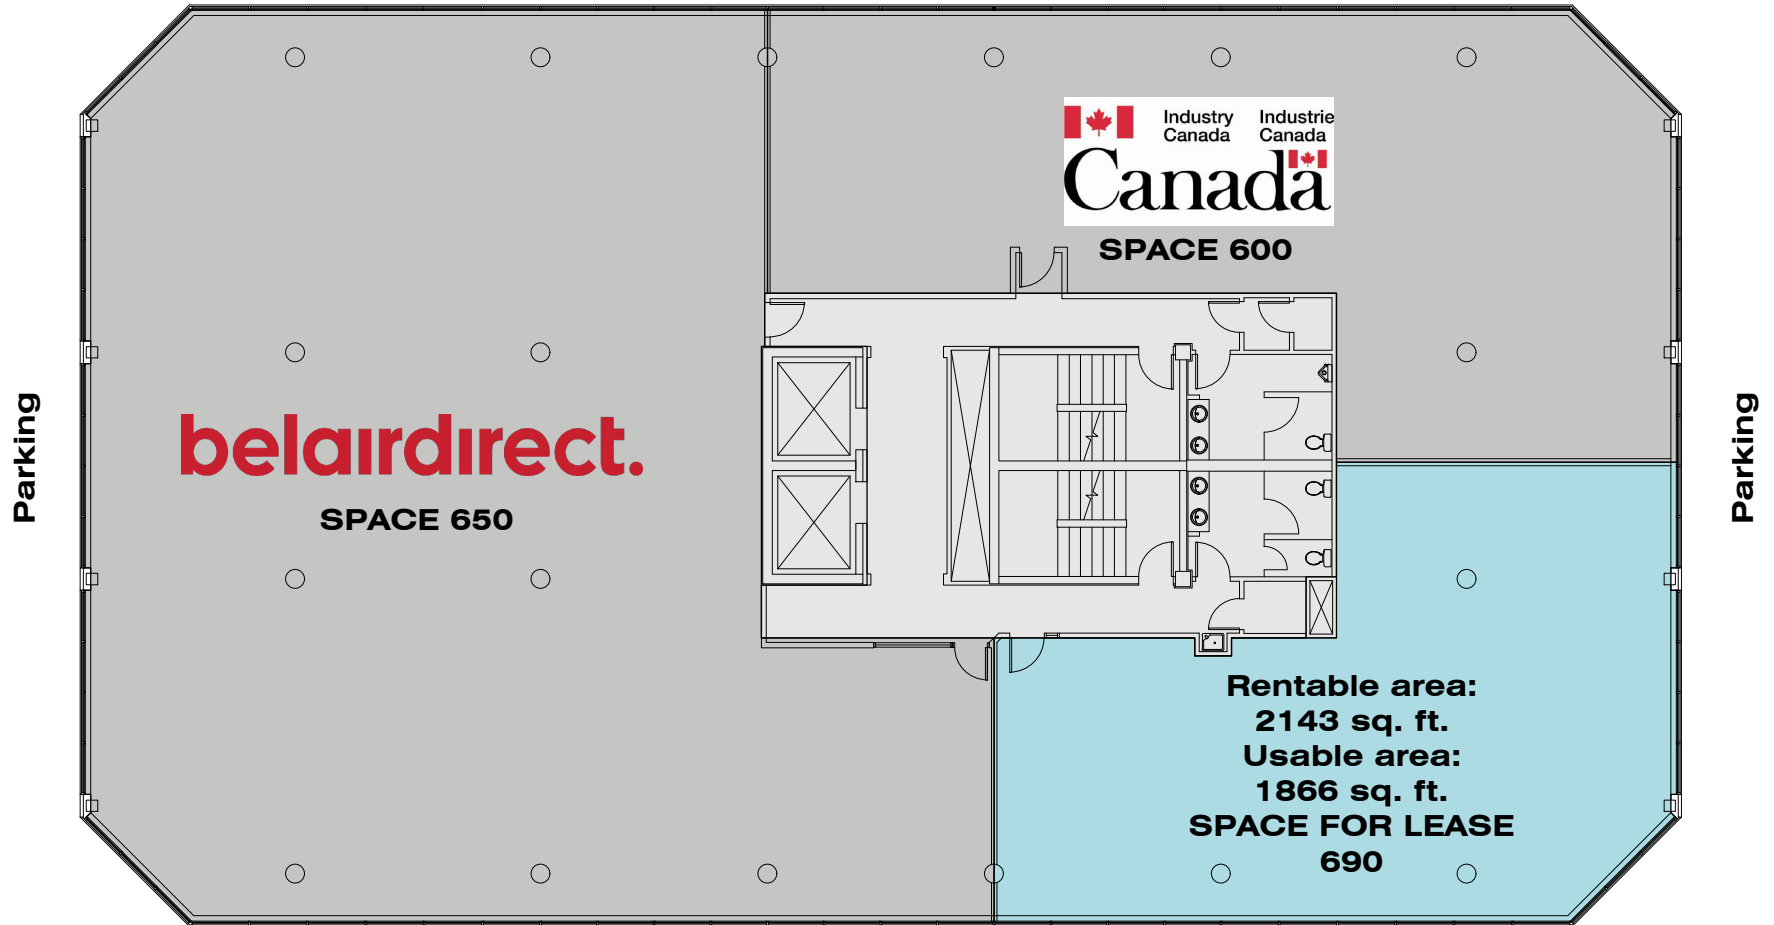

LEVEL 2

LEVEL 3

LEVEL 4

LEVEL 5

LEVEL 6

\* The interior design of the space for lease can be adjusted as needed.

LEVEL 2

2665 King Street West

\* The interior design of the spaces for lease can be adjusted as needed.

**2665 King Street West**

- \* The interior design of the space for lease can be adjusted as needed.
- \* Dividing walls can be added as required.

2665 King Street West

\* The interior design of the space for lease can be adjusted as needed.

**2665 King Street West**

- \* The interior design of the space for lease can be adjusted as needed.
- \* Dividing walls can be added as required.