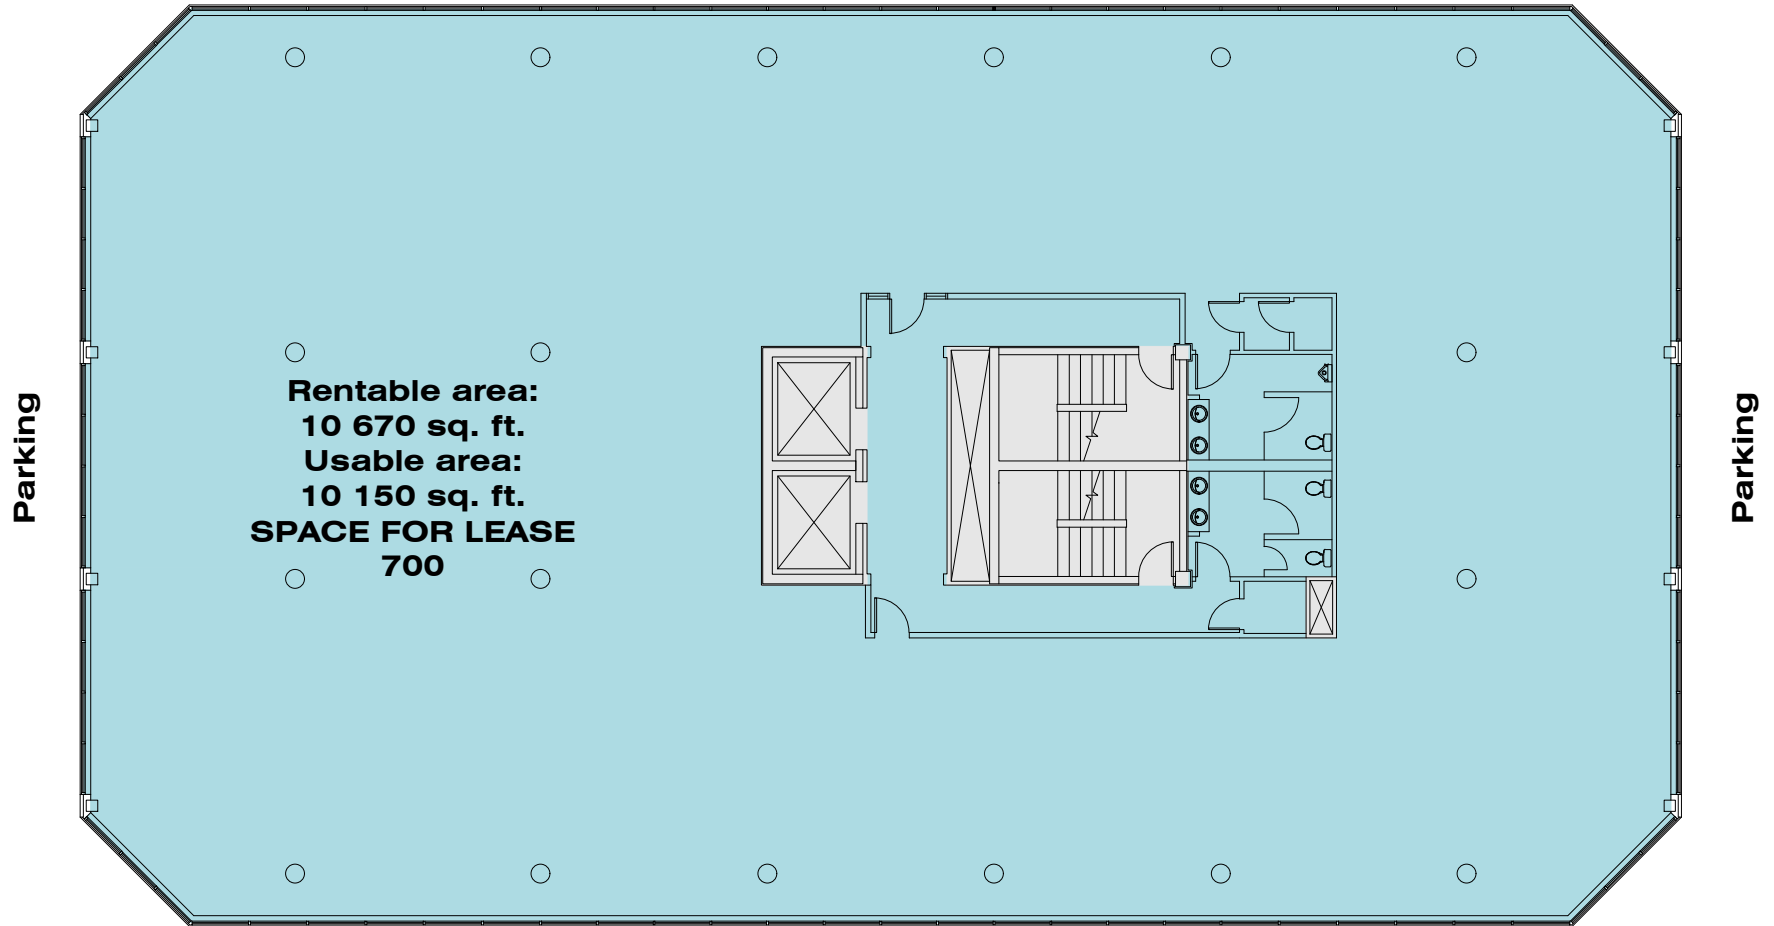

LEVEL 2

LEVEL 3

LEVEL 4

LEVEL 5

LEVEL 6

\* The interior design of the space for lease can be adjusted as needed.

LEVEL 2

2665 King Street West

\* The interior design of the spaces for lease can be adjusted as needed.

**2665 King Street West**

- \* The interior design of the space for lease can be adjusted as needed.
- \* Dividing walls can be added as required.

2665 King Street West

\* The interior design of the space for lease can be adjusted as needed.

**2665 King Street West**

- \* The interior design of the space for lease can be adjusted as needed.
- \* Dividing walls can be added as required.