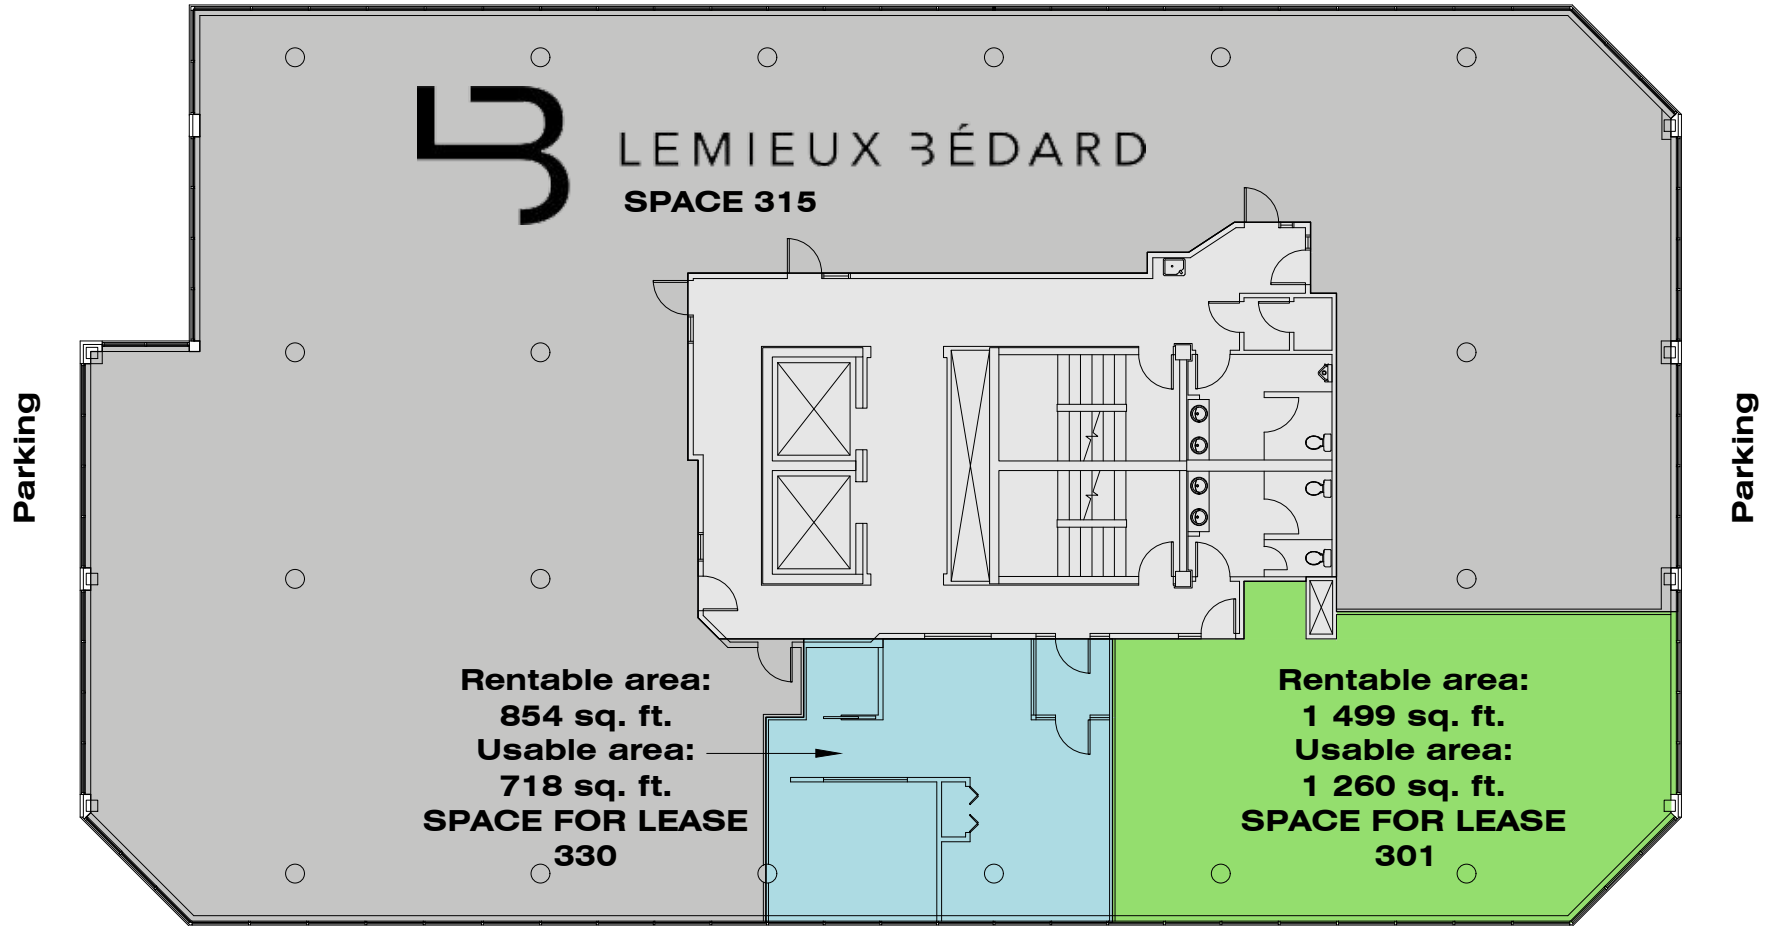

LEVEL 2

LEVEL 3

LEVEL 4

LEVEL 5

LEVEL 6

\* The interior design of the space for lease can be adjusted as needed.

LEVEL 2

2665 King Street West

\* The interior design of the spaces for lease can be adjusted as needed.

**2665 King Street West**

- \* The interior design of the space for lease can be adjusted as needed.
- \* Dividing walls can be added as required.

2665 King Street West

\* The interior design of the space for lease can be adjusted as needed.

**2665 King Street West**

- \* The interior design of the space for lease can be adjusted as needed.
- \* Dividing walls can be added as required.