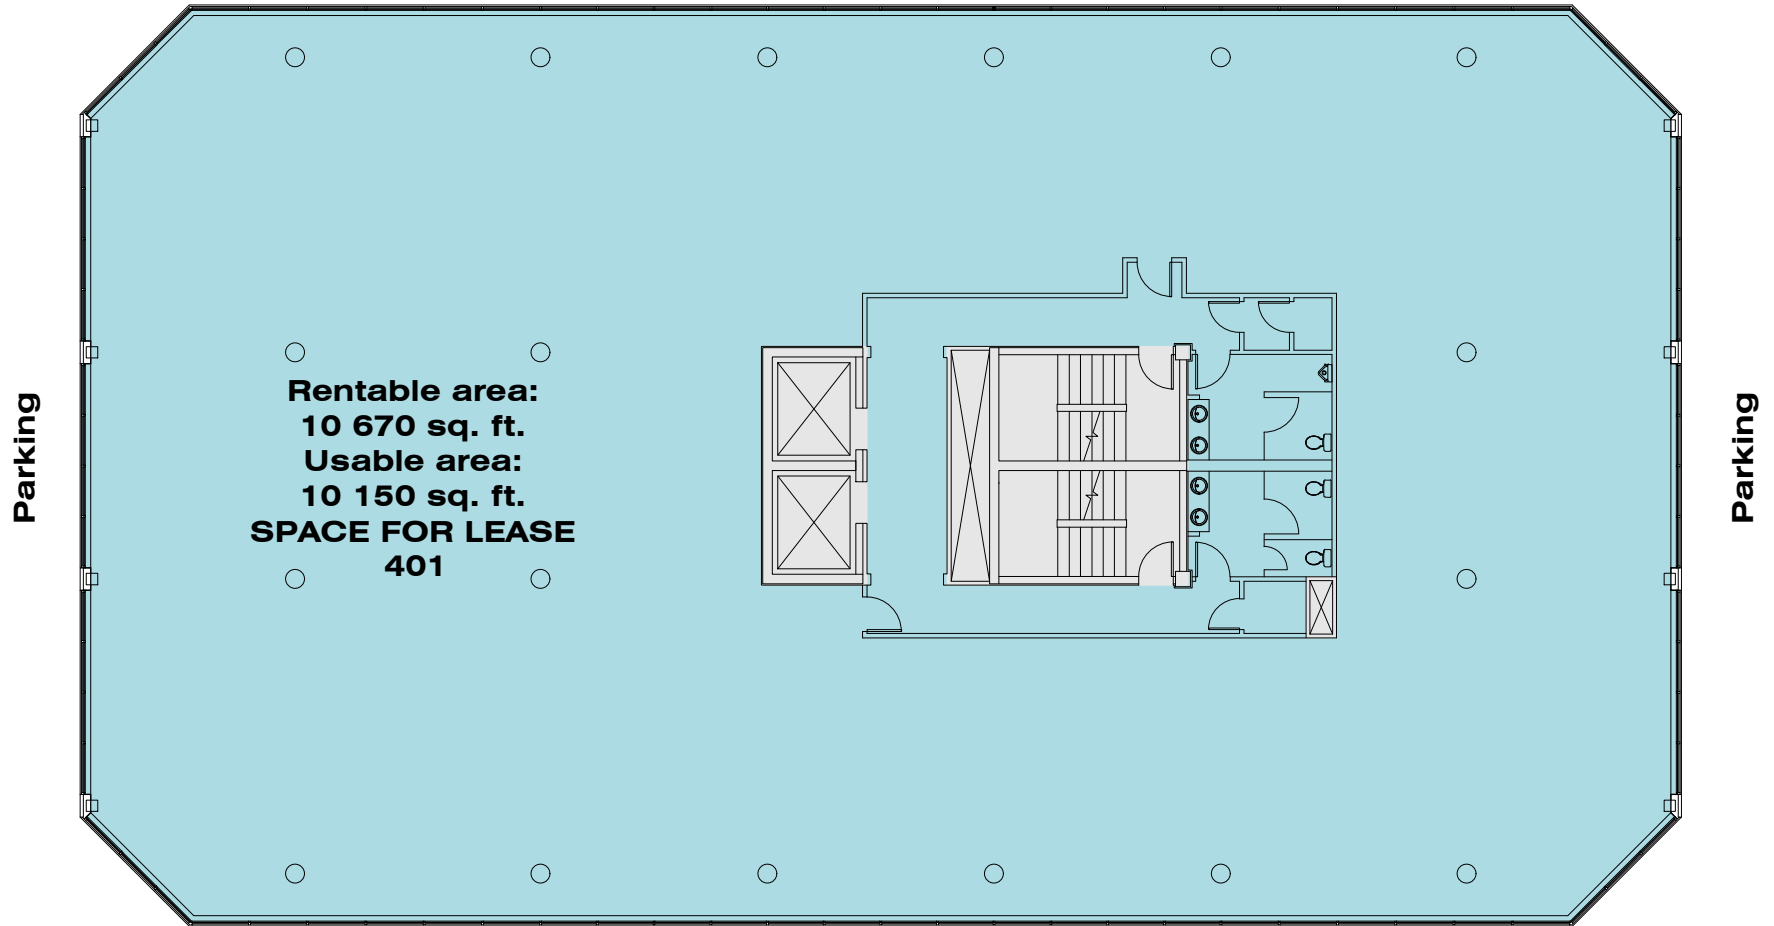

LEVEL 2

LEVEL 3

LEVEL 4

LEVEL 5

LEVEL 6

\* The interior design of the space for lease can be adjusted as needed.

LEVEL 2

2665 King Street West

\* The interior design of the spaces for lease can be adjusted as needed.

**2665 King Street West**

- \* The interior design of the space for lease can be adjusted as needed.
- \* Dividing walls can be added as required.

2665 King Street West

\* The interior design of the space for lease can be adjusted as needed.

**2665 King Street West**

- \* The interior design of the space for lease can be adjusted as needed.
- \* Dividing walls can be added as required.