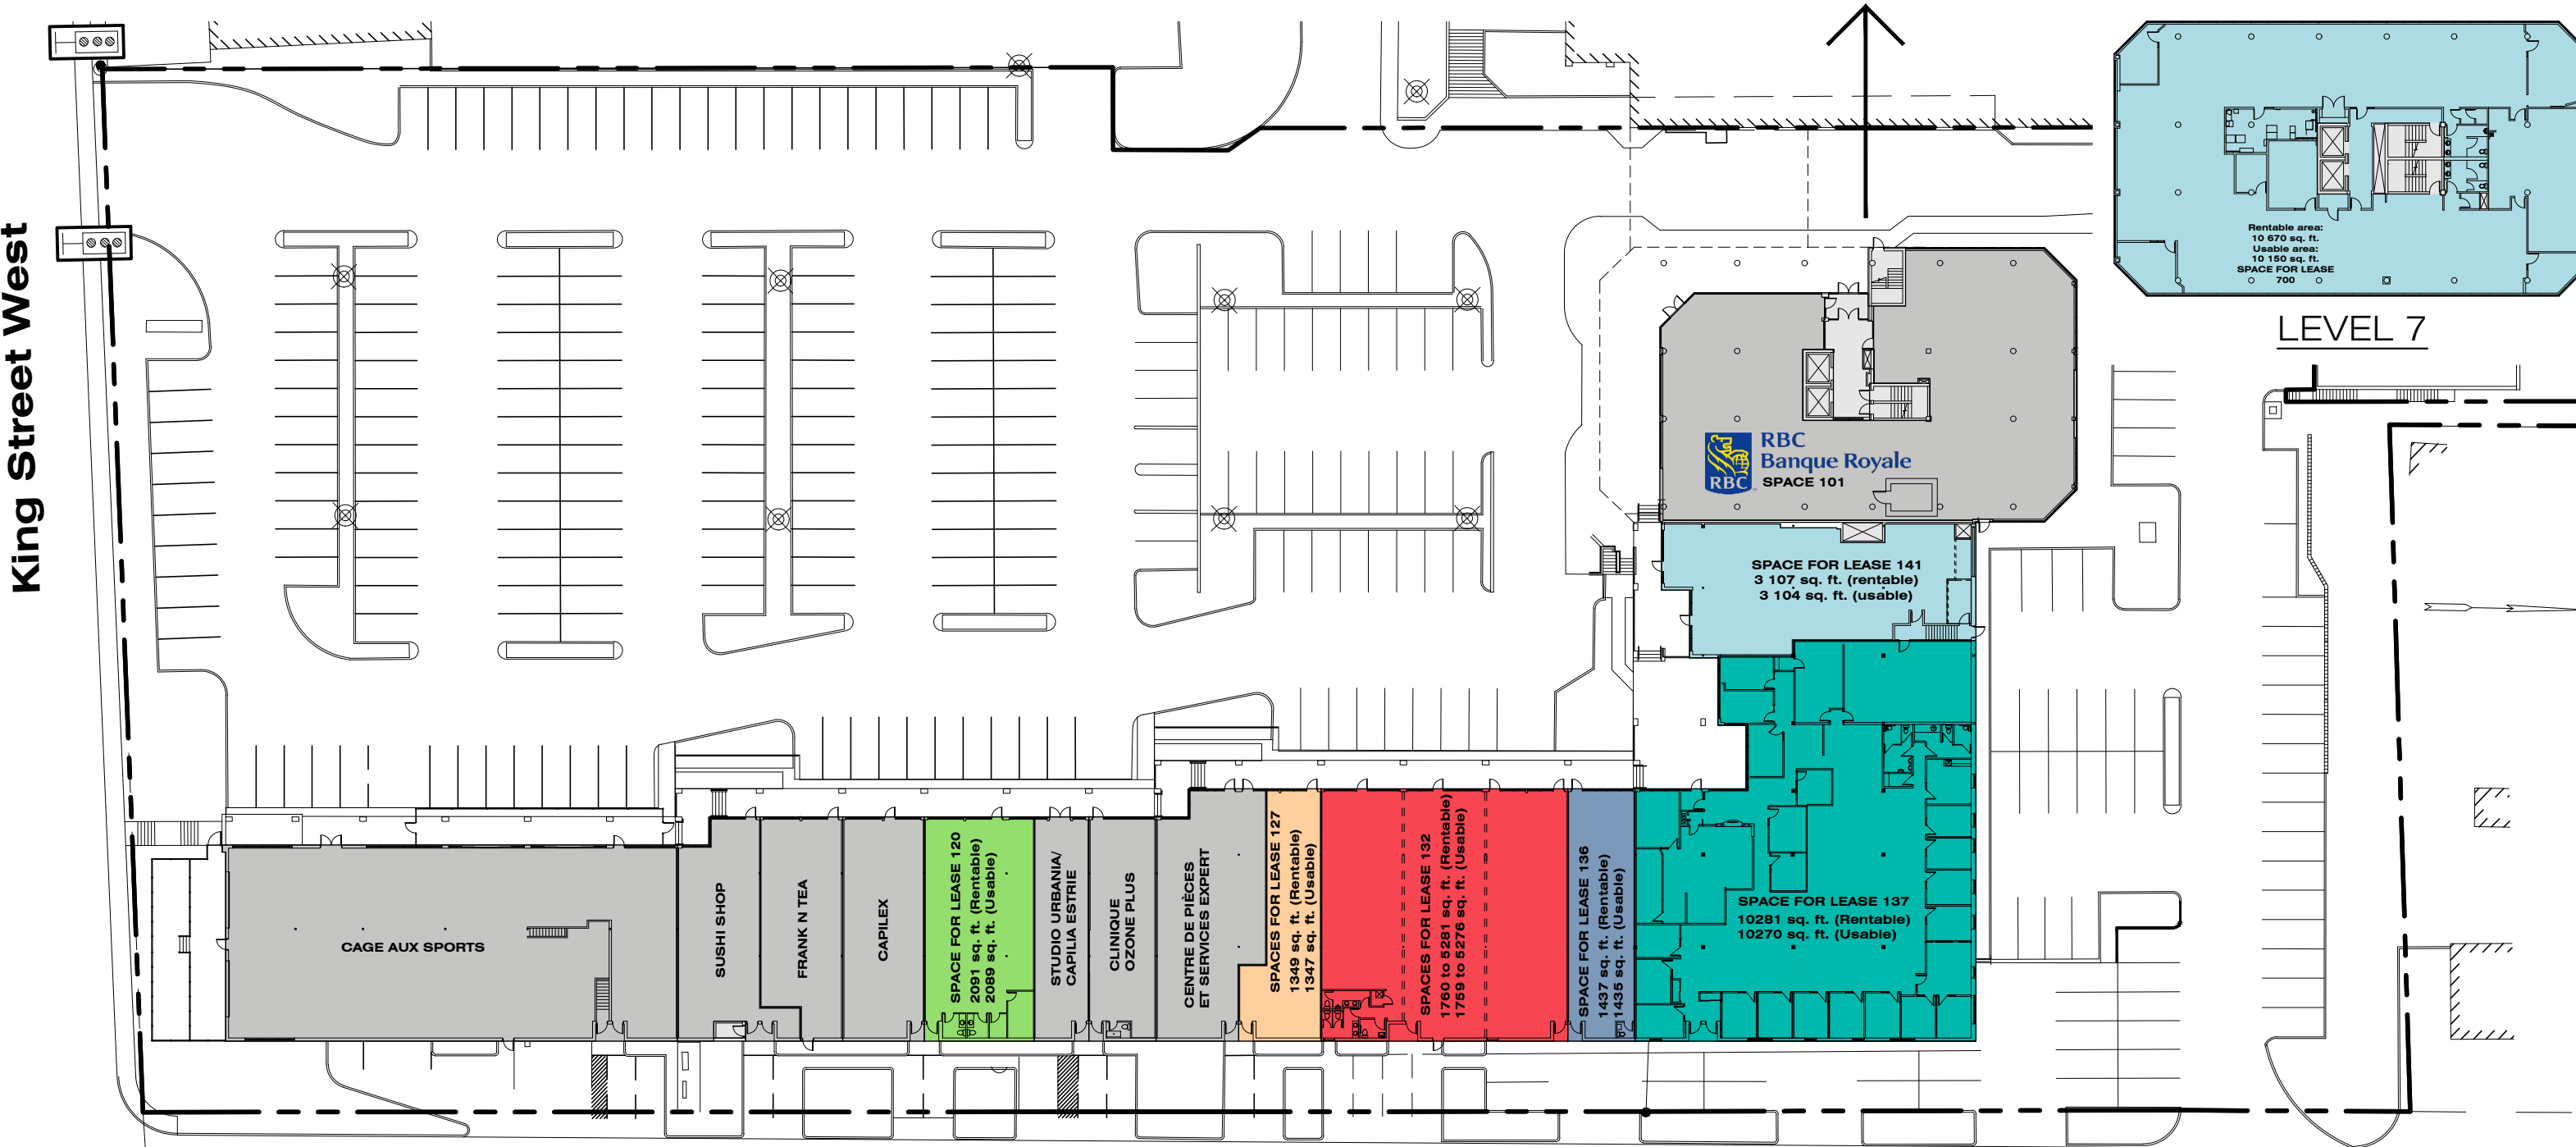

LEVEL 2

LEVEL 3

LEVEL 4

LEVEL 5

LEVEL 6

\* The interior design of the space for lease can be adjusted as needed.

LEVEL 2

2665 King Street West

\* The interior design of the spaces for lease can be adjusted as needed.

**2665 King Street West**

- \* The interior design of the space for lease can be adjusted as needed.
- \* Dividing walls can be added as required.

2665 King Street West

\* The interior design of the space for lease can be adjusted as needed.

**2665 King Street West**

- \* The interior design of the space for lease can be adjusted as needed.
- \* Dividing walls can be added as required.