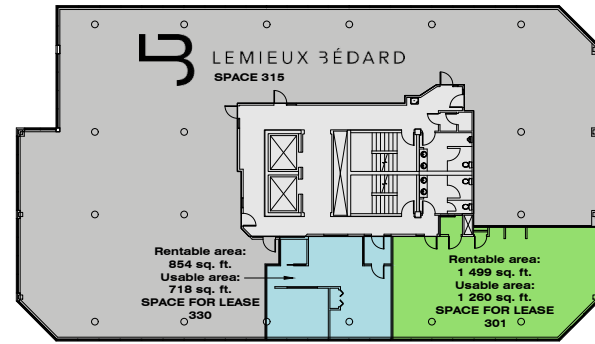

LEVEL 2

LEVEL 3

LEVEL 4

LEVEL 5

LEVEL 6

\* The interior design of the space for lease can be adjusted as needed.

LEVEL 2

2665 King Street West

\* The interior design of the spaces for lease can be adjusted as needed.

**2665 King Street West**

- \* The interior design of the space for lease can be adjusted as needed.
- \* Dividing walls can be added as required.

2665 King Street West

\* The interior design of the space for lease can be adjusted as needed.

**2665 King Street West**

- \* The interior design of the space for lease can be adjusted as needed.
- \* Dividing walls can be added as required.