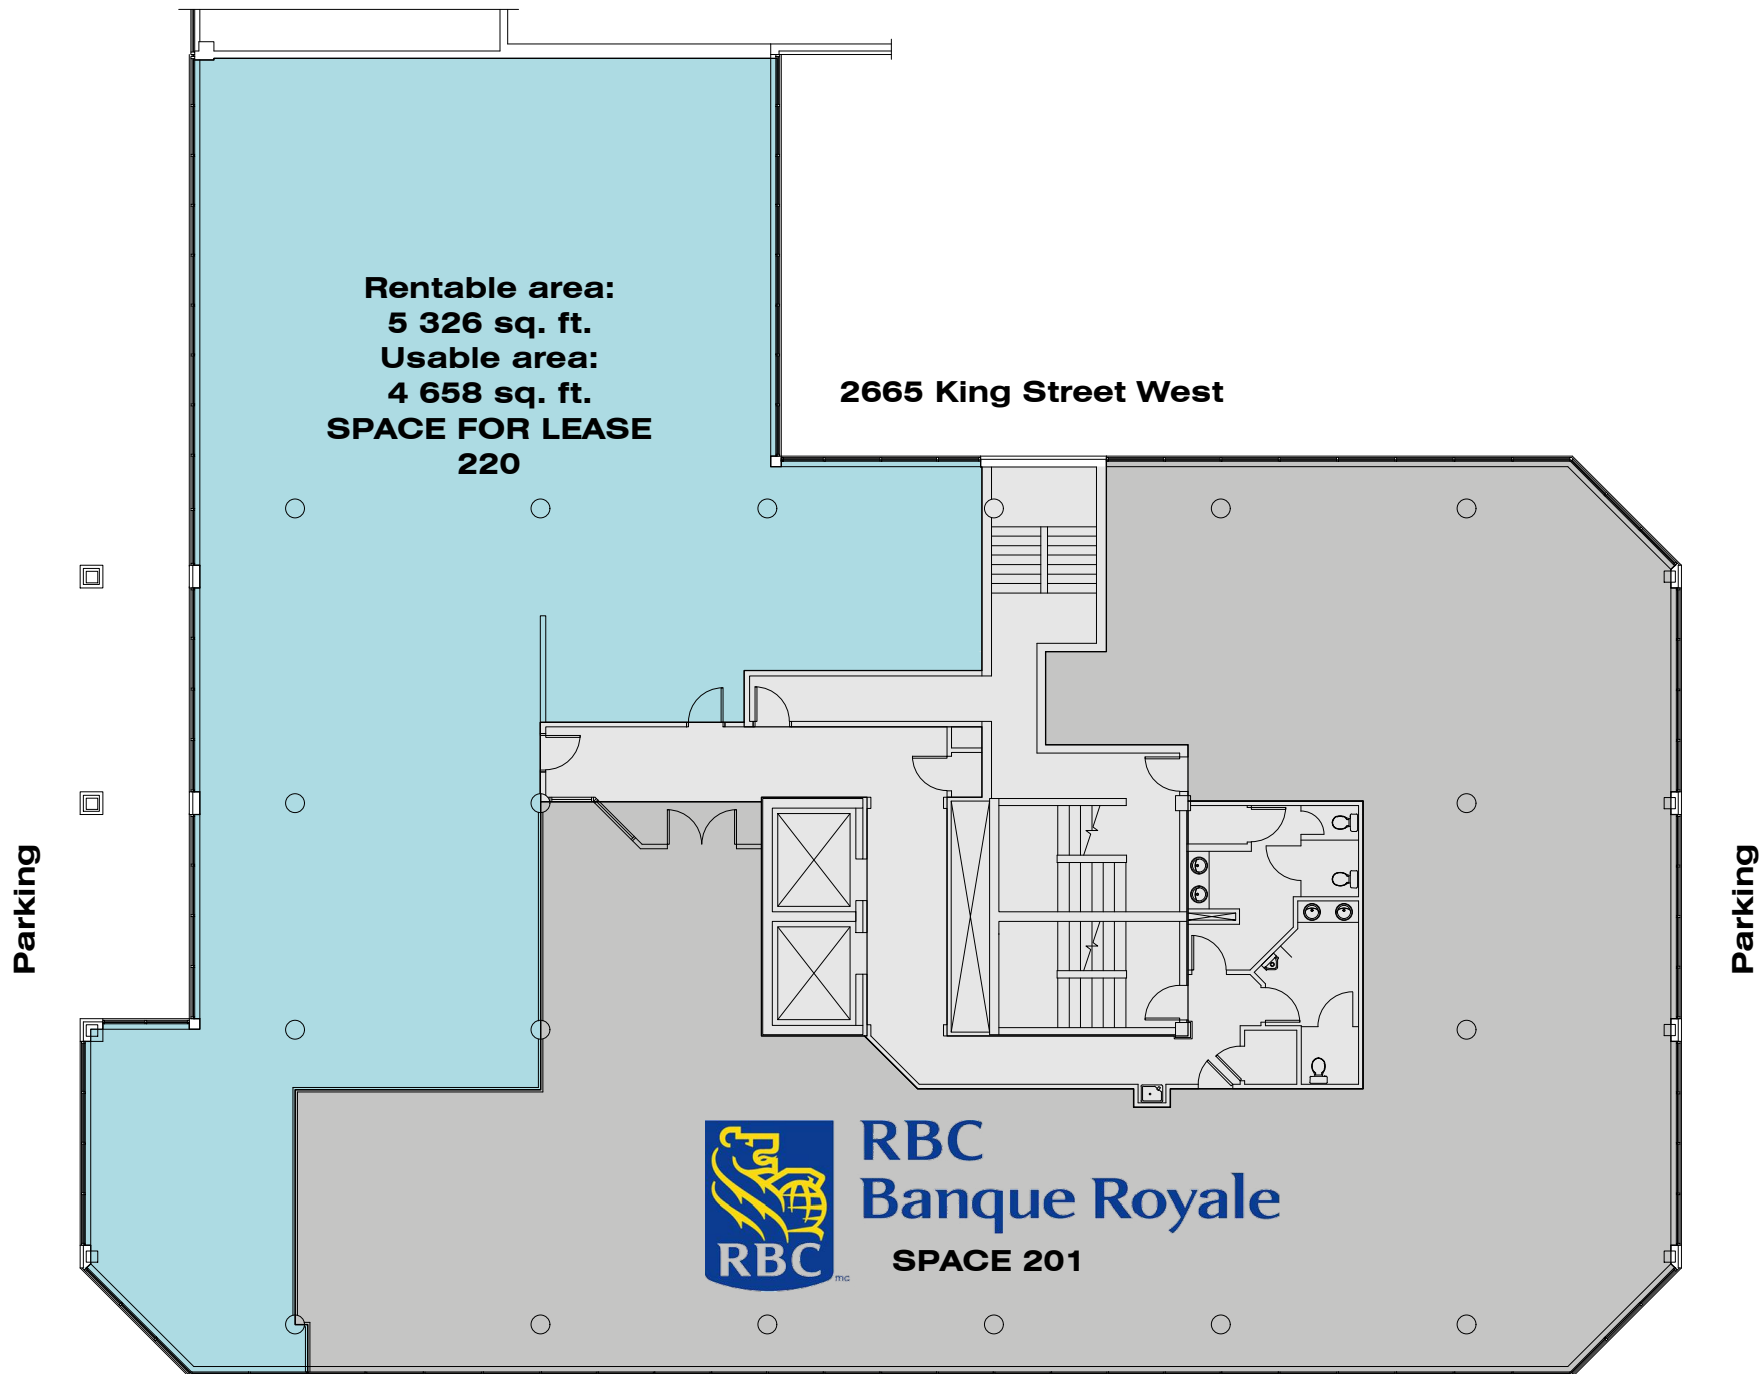

LEVEL 2

LEVEL 3

LEVEL 4

LEVEL 5

LEVEL 6

\* The interior design of the space for lease can be adjusted as needed.

LEVEL 2

2665 King Street West

\* The interior design of the spaces for lease can be adjusted as needed.

**2665 King Street West**

- \* The interior design of the space for lease can be adjusted as needed.
- \* Dividing walls can be added as required.

2665 King Street West

\* The interior design of the space for lease can be adjusted as needed.

**2665 King Street West**

- \* The interior design of the space for lease can be adjusted as needed.
- \* Dividing walls can be added as required.