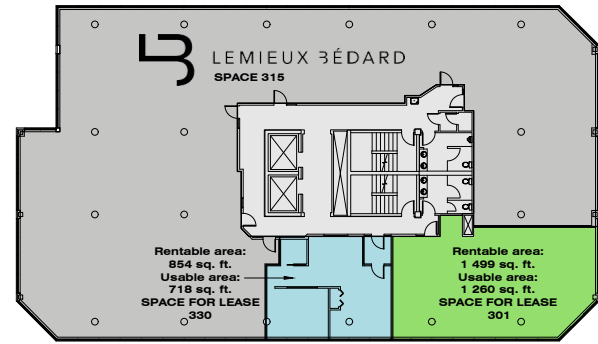

LEVEL 2

LEVEL 3

LEVEL 4

LEVEL 5

LEVEL 6

LEVEL 7

**Rentable area:
5 326 sq. ft.
Usable area:
4 658 sq. ft.
SPACE FOR LEASE
220**

2665 King Street West

**RBC
Banque Royale**

SPACE 201

*** The interior design of the space for lease can be adjusted as needed.**

LEVEL 2

2665 King Street West

*** The interior design of the spaces for lease can be adjusted as needed.**

2665 King Street West

- * The interior design of the space for lease can be adjusted as needed.
- * Dividing walls can be added as required.

2665 King Street West

* The interior design of the space for lease can be adjusted as needed.