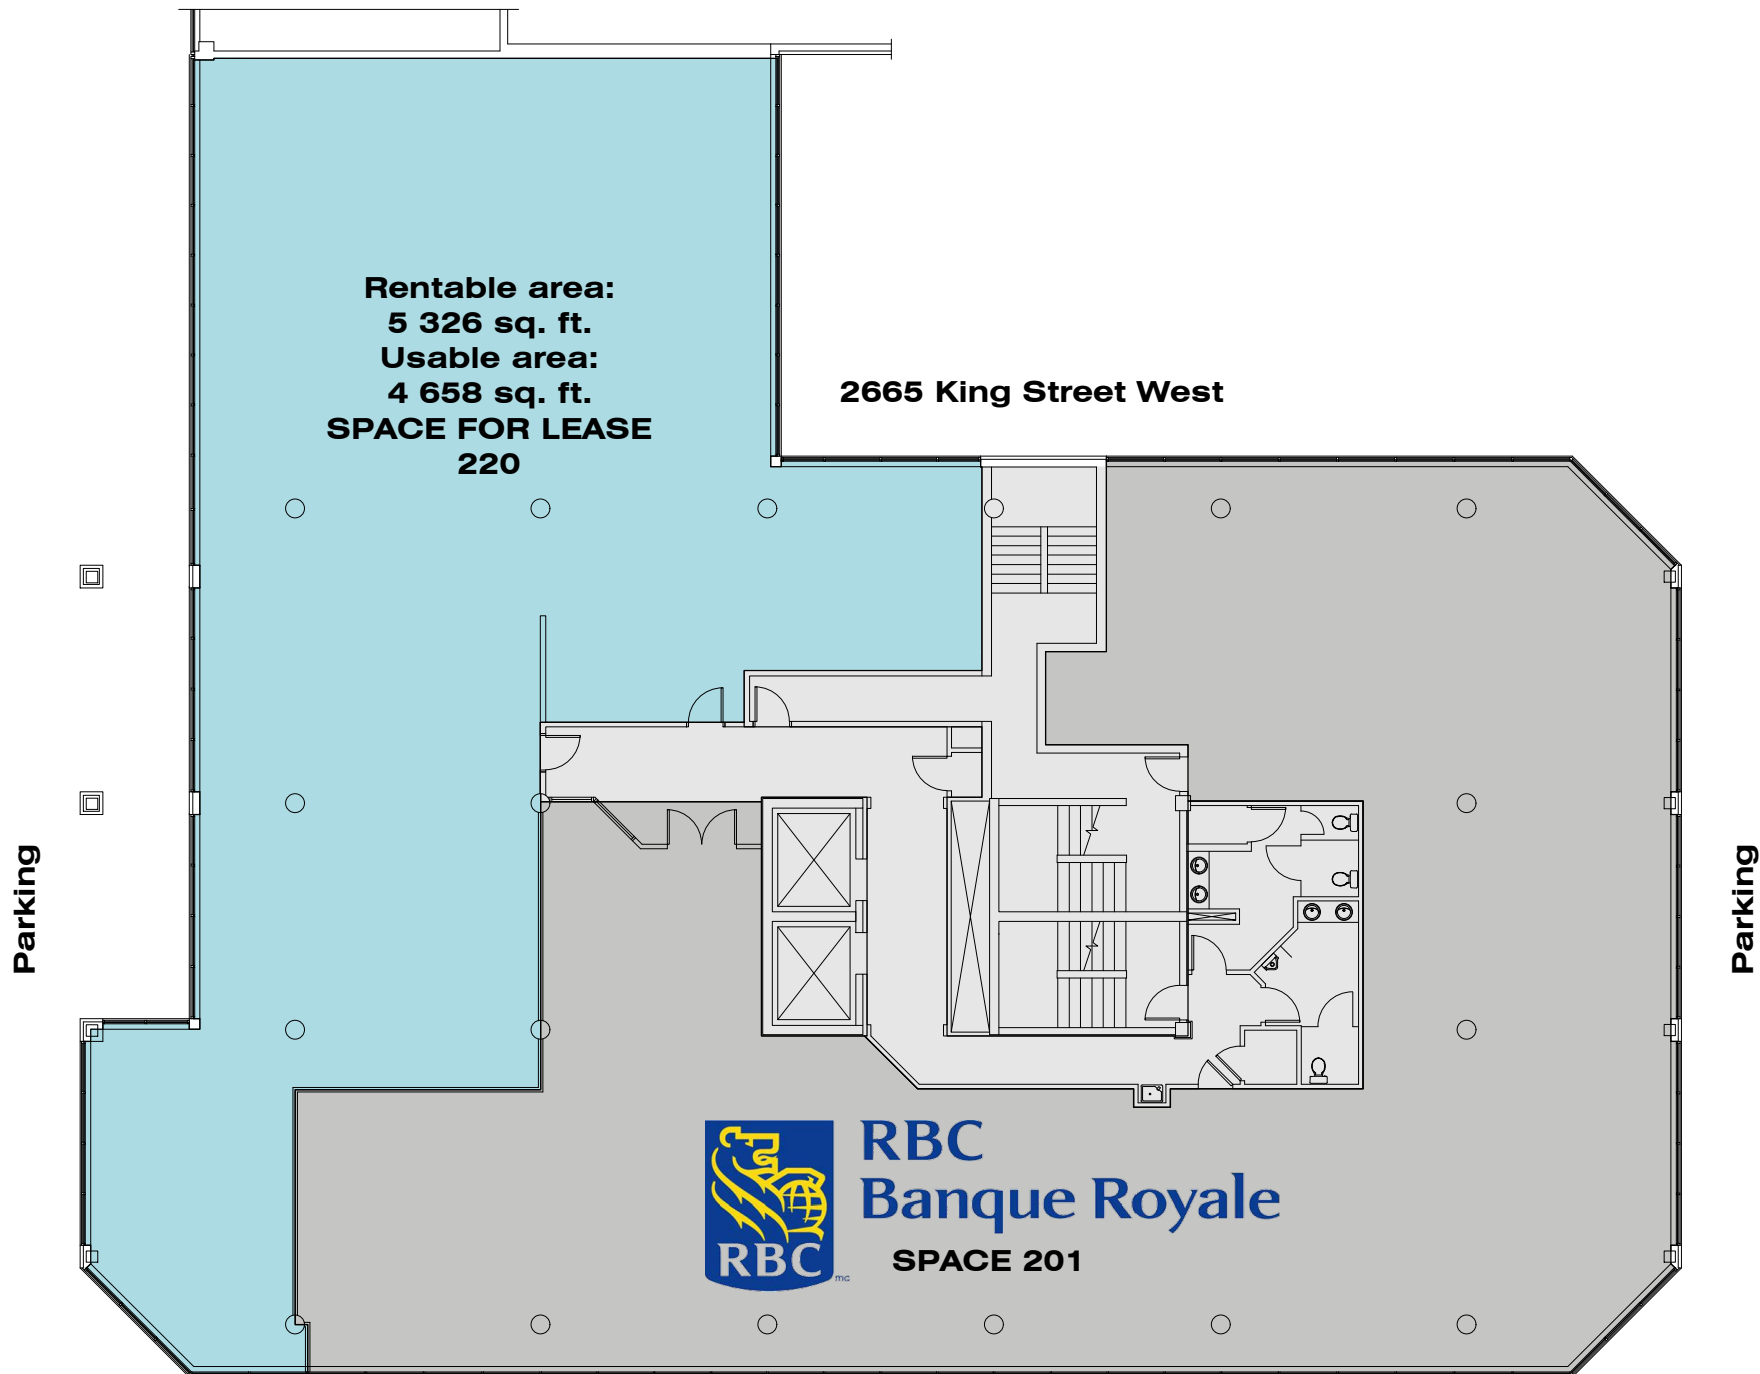

LEVEL 2

LEVEL 3

LEVEL 4

LEVEL 5

LEVEL 6

LEVEL 7

**Rentable area:
5 326 sq. ft.
Usable area:
4 658 sq. ft.
SPACE FOR LEASE
220**

2665 King Street West

**RBC
Banque Royale**

SPACE 201

*** The interior design of the space for lease can be adjusted as needed.**

LEVEL 2

2665 King Street West

*** The interior design of the spaces for lease can be adjusted as needed.**

2665 King Street West

- * The interior design of the space for lease can be adjusted as needed.
- * Dividing walls can be added as required.

2665 King Street West

* The interior design of the space for lease can be adjusted as needed.

2665 King Street West

- * The interior design of the space for lease can be adjusted as needed.
- * Dividing walls can be added as required.