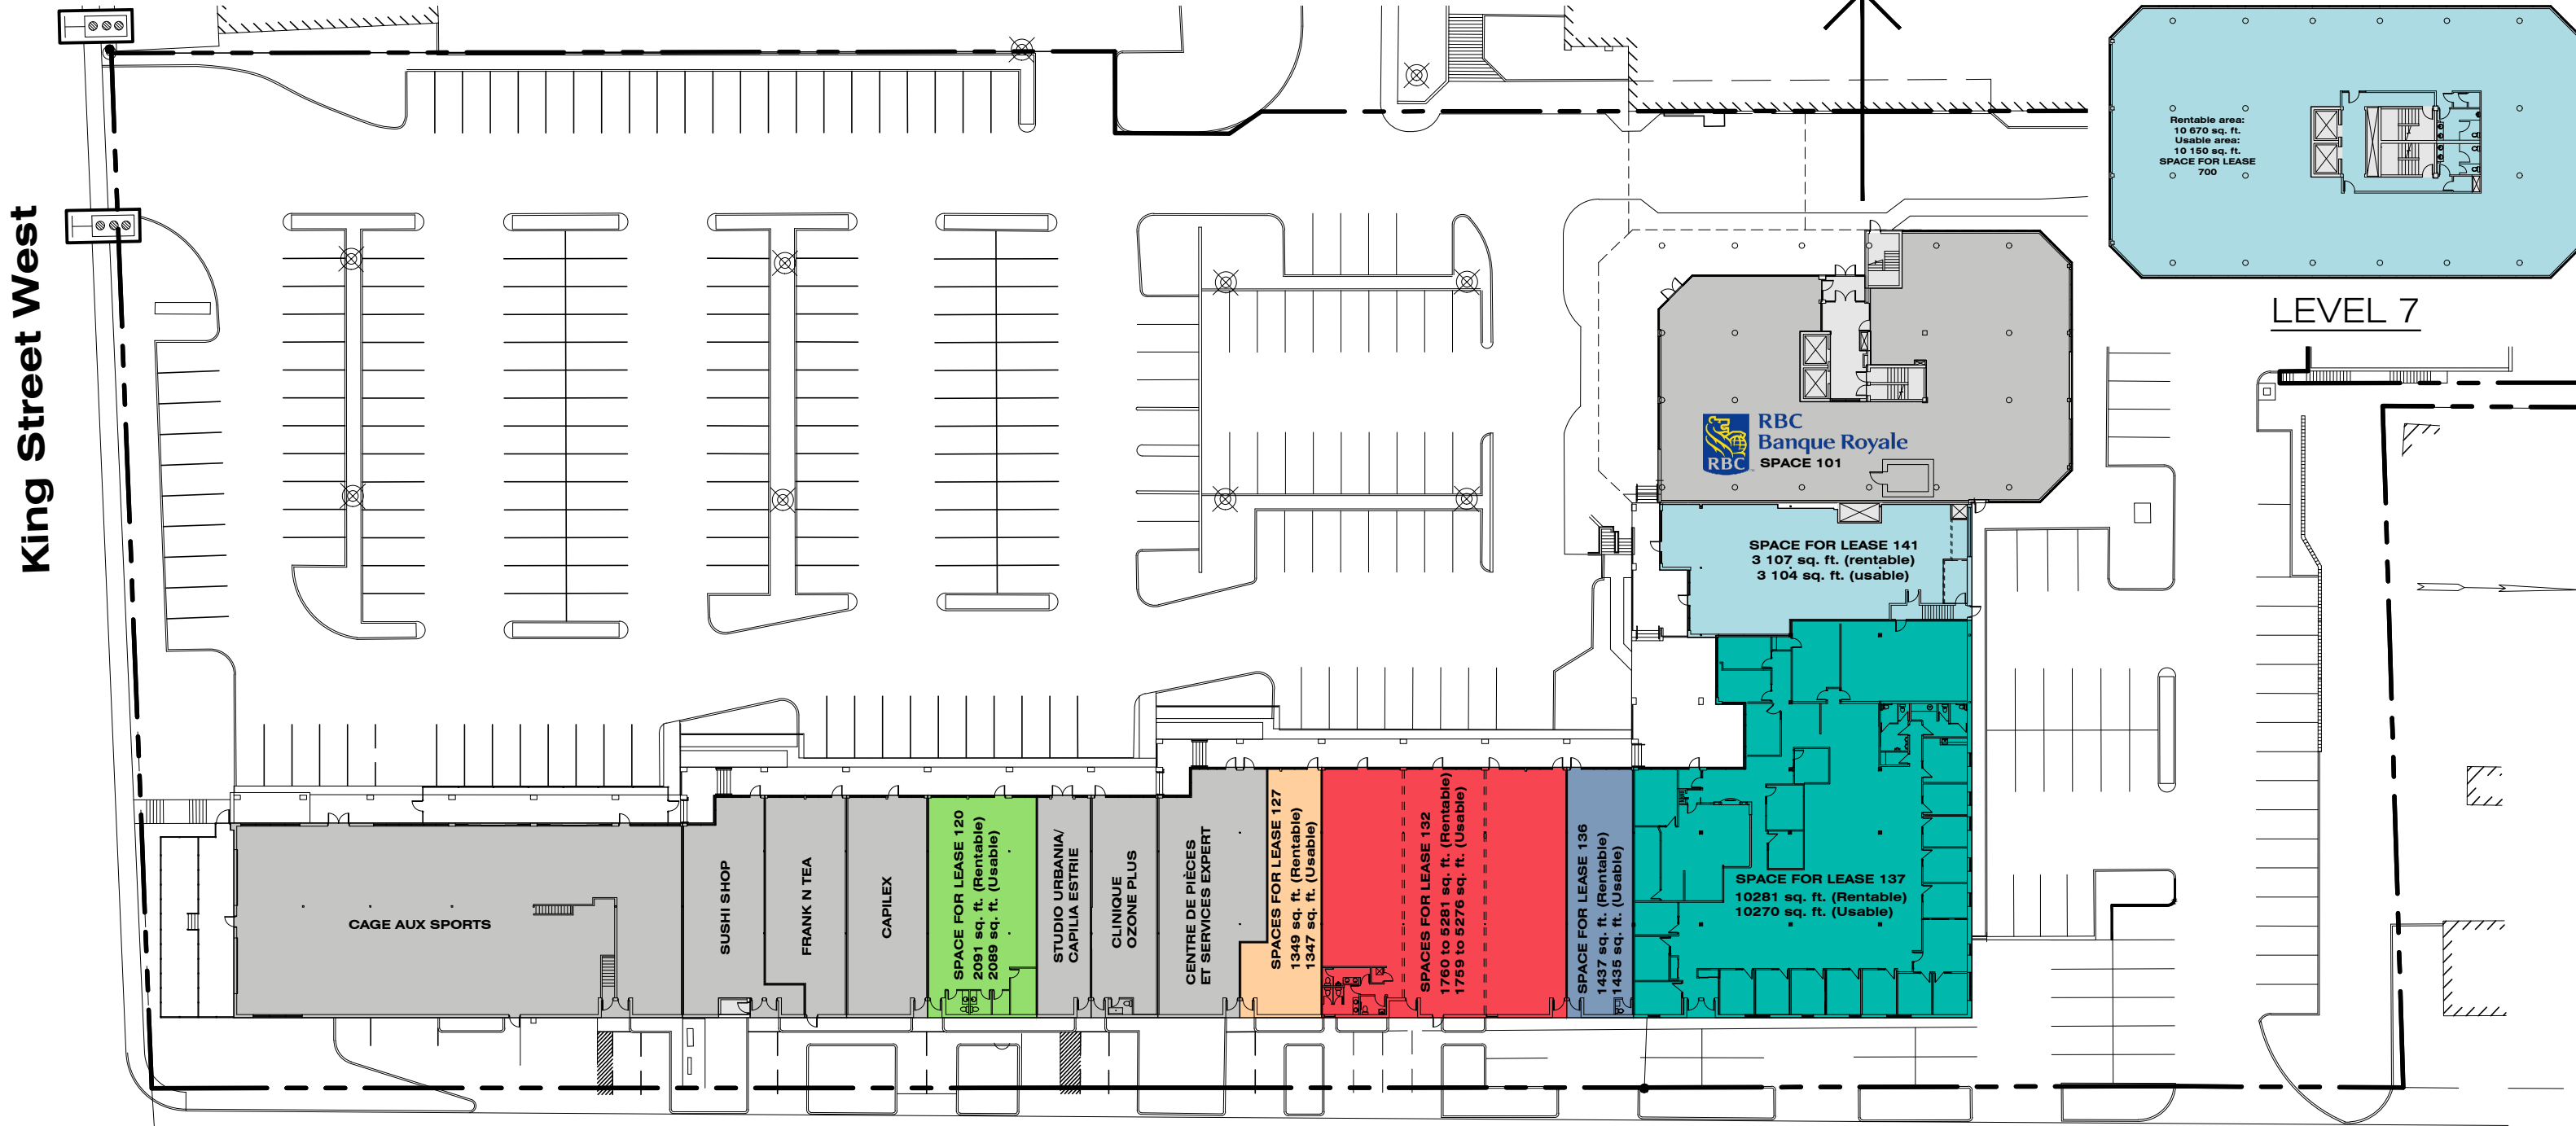

LEVEL 2

LEVEL 3

LEVEL 4

LEVEL 5

LEVEL 6

LEVEL 7

**Rentable area:
5 326 sq. ft.
Usable area:
4 658 sq. ft.
SPACE FOR LEASE
220**

2665 King Street West

**RBC
Banque Royale**

SPACE 201

*** The interior design of the space for lease can be adjusted as needed.**

LEVEL 2

2665 King Street West

*** The interior design of the spaces for lease can be adjusted as needed.**

2665 King Street West

- * The interior design of the space for lease can be adjusted as needed.
- * Dividing walls can be added as required.

2665 King Street West

* The interior design of the space for lease can be adjusted as needed.

2665 King Street West

- * The interior design of the space for lease can be adjusted as needed.
- * Dividing walls can be added as required.