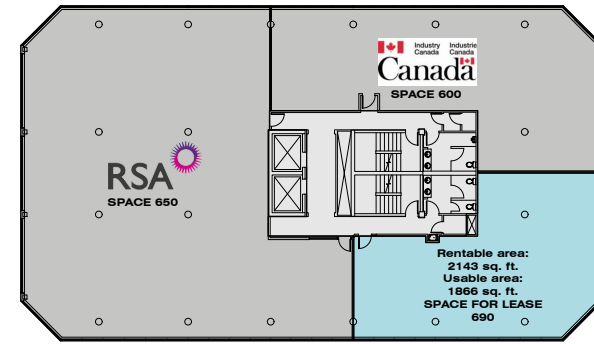

LEVEL 2

LEVEL 3

LEVEL 4

LEVEL 5

LEVEL 6

LEVEL 7

**Rentable area:
5 326 sq. ft.
Usable area:
4 658 sq. ft.
SPACE FOR LEASE
220**

2665 King Street West

**RBC
Banque Royale**

SPACE 201

*** The interior design of the space for lease can be adjusted as needed.**

LEVEL 2

2665 King Street West

*** The interior design of the spaces for lease can be adjusted as needed.**