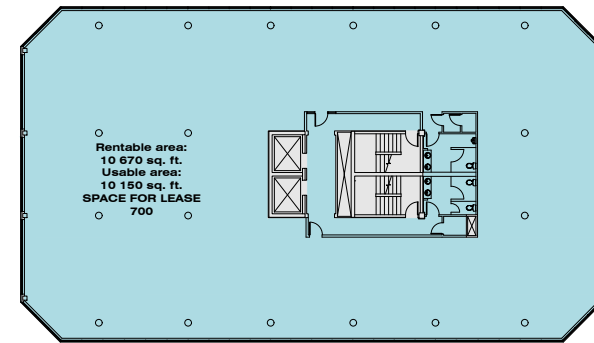

LEVEL 2

LEVEL 3

LEVEL 4

LEVEL 5

LEVEL 6

LEVEL 7

**Rentable area:
5 326 sq. ft.
Usable area:
4 658 sq. ft.
SPACE FOR LEASE
220**

2665 King Street West

**RBC
Banque Royale**

SPACE 201

*** The interior design of the space for lease can be adjusted as needed.**

LEVEL 2

2665 King Street West

*** The interior design of the spaces for lease can be adjusted as needed.**