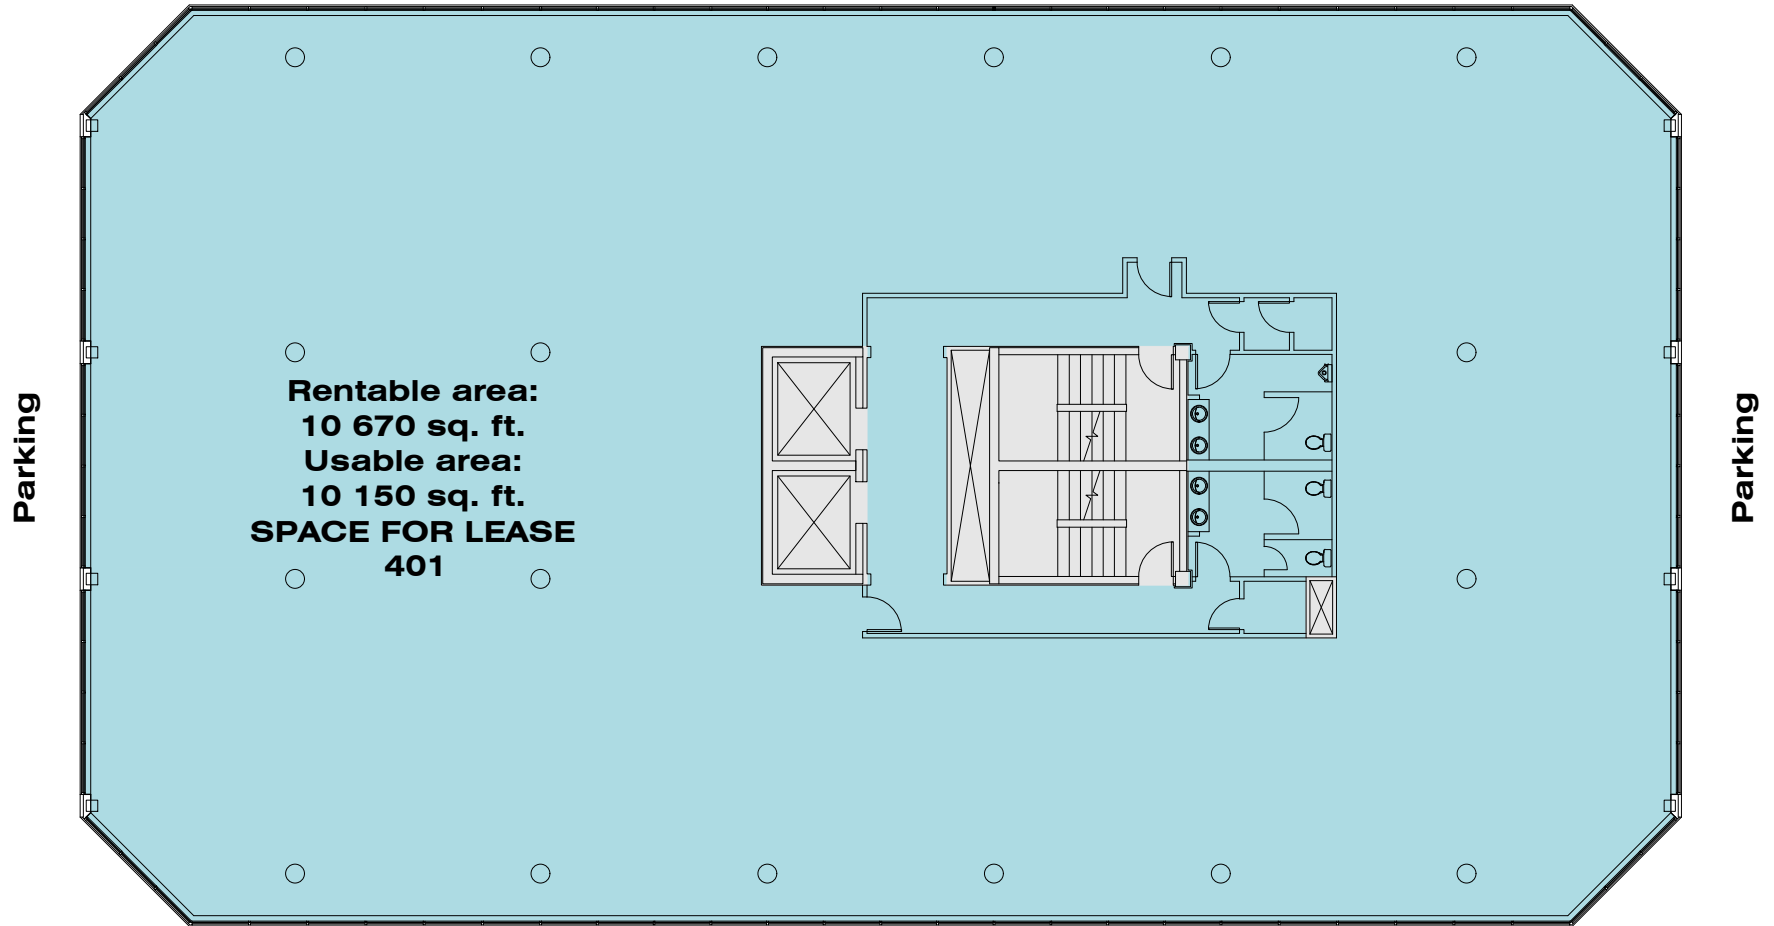

LEVEL 2

LEVEL 3

LEVEL 4

LEVEL 5

LEVEL 6

LEVEL 7

**Rentable area:
5 326 sq. ft.
Usable area:
4 658 sq. ft.
SPACE FOR LEASE
220**

2665 King Street West

**RBC
Banque Royale**

SPACE 201

*** The interior design of the space for lease can be adjusted as needed.**

LEVEL 2

2665 King Street West

*** The interior design of the spaces for lease can be adjusted as needed.**

2665 King Street West

- * The interior design of the space for lease can be adjusted as needed.
- * Dividing walls can be added as required.

2665 King Street West

* The interior design of the space for lease can be adjusted as needed.

2665 King Street West

- * The interior design of the space for lease can be adjusted as needed.
- * Dividing walls can be added as required.