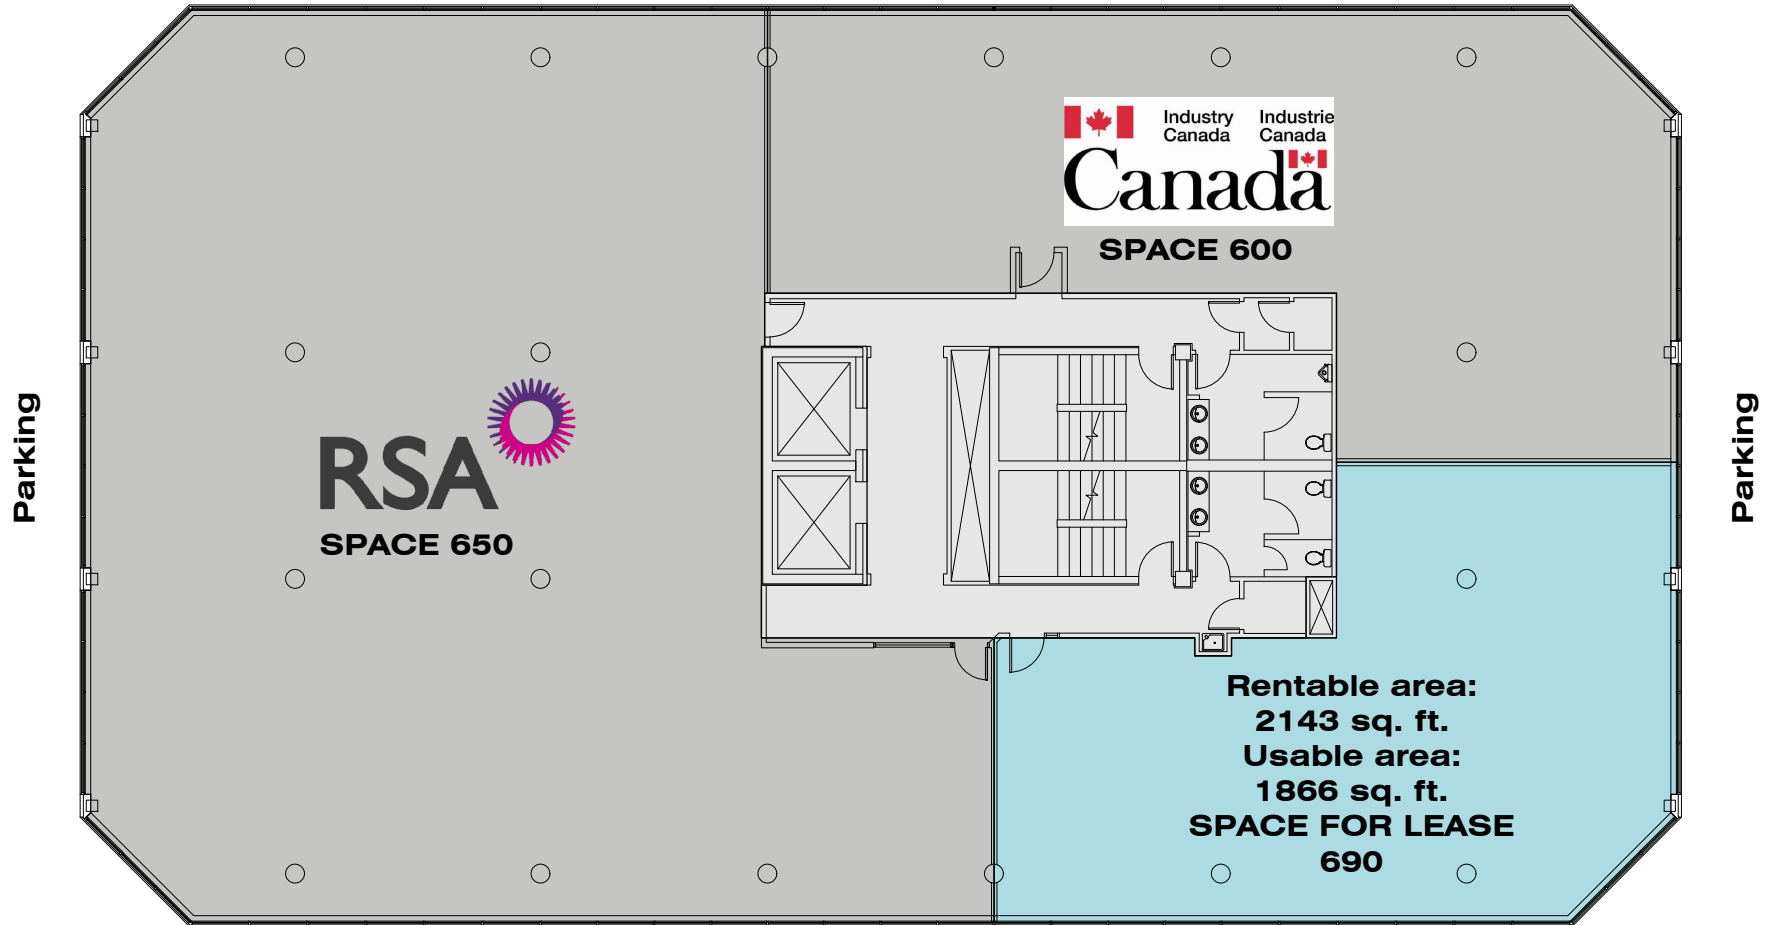

LEVEL 2

LEVEL 3

LEVEL 4

LEVEL 5

LEVEL 6

LEVEL 7

**Rentable area:
5 326 sq. ft.
Usable area:
4 658 sq. ft.
SPACE FOR LEASE
220**

2665 King Street West

**RBC
Banque Royale**

SPACE 201

*** The interior design of the space for lease can be adjusted as needed.**

LEVEL 2

2665 King Street West

*** The interior design of the spaces for lease can be adjusted as needed.**

2665 King Street West

- * The interior design of the space for lease can be adjusted as needed.
- * Dividing walls can be added as required.

2665 King Street West

* The interior design of the space for lease can be adjusted as needed.