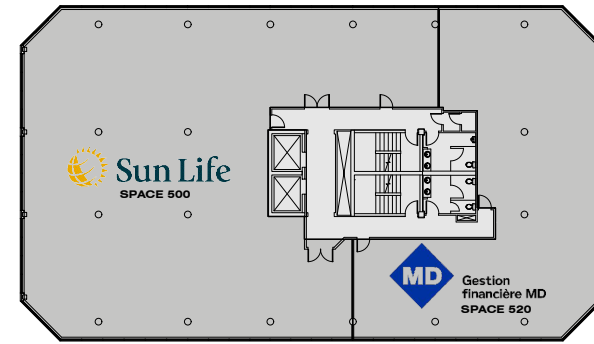

LEVEL 2

LEVEL 3

LEVEL 4

LEVEL 5

LEVEL 6

LEVEL 7

**Rentable area:
5 326 sq. ft.
Usable area:
4 658 sq. ft.
SPACE FOR LEASE
220**

2665 King Street West

**RBC
Banque Royale**

SPACE 201

*** The interior design of the space for lease can be adjusted as needed.**

LEVEL 2

2665 King Street West

*** The interior design of the spaces for lease can be adjusted as needed.**