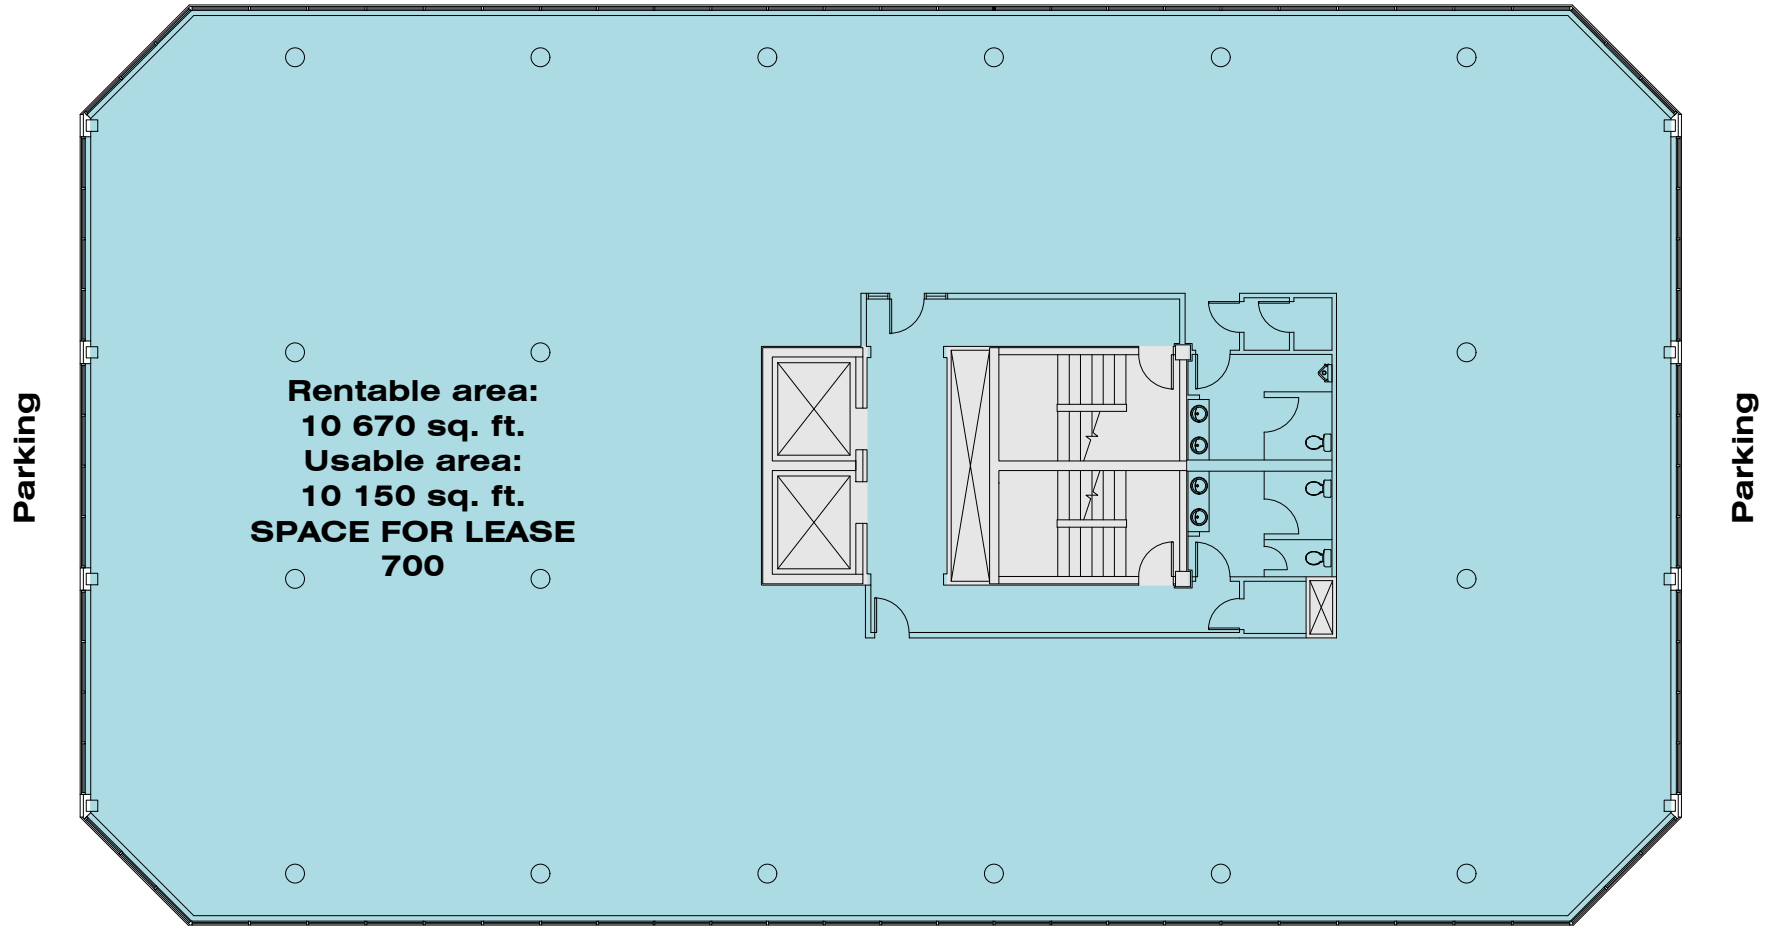

LEVEL 2

LEVEL 3

LEVEL 4

LEVEL 5

LEVEL 6

LEVEL 7

**Rentable area:
5 326 sq. ft.
Usable area:
4 658 sq. ft.
SPACE FOR LEASE
220**

2665 King Street West

2665 King Street West

- * The interior design of the space for lease can be adjusted as needed.
- * Dividing walls can be added as required.

2665 King Street West

* The interior design of the space for lease can be adjusted as needed.

2665 King Street West

- * The interior design of the space for lease can be adjusted as needed.
- * Dividing walls can be added as required.