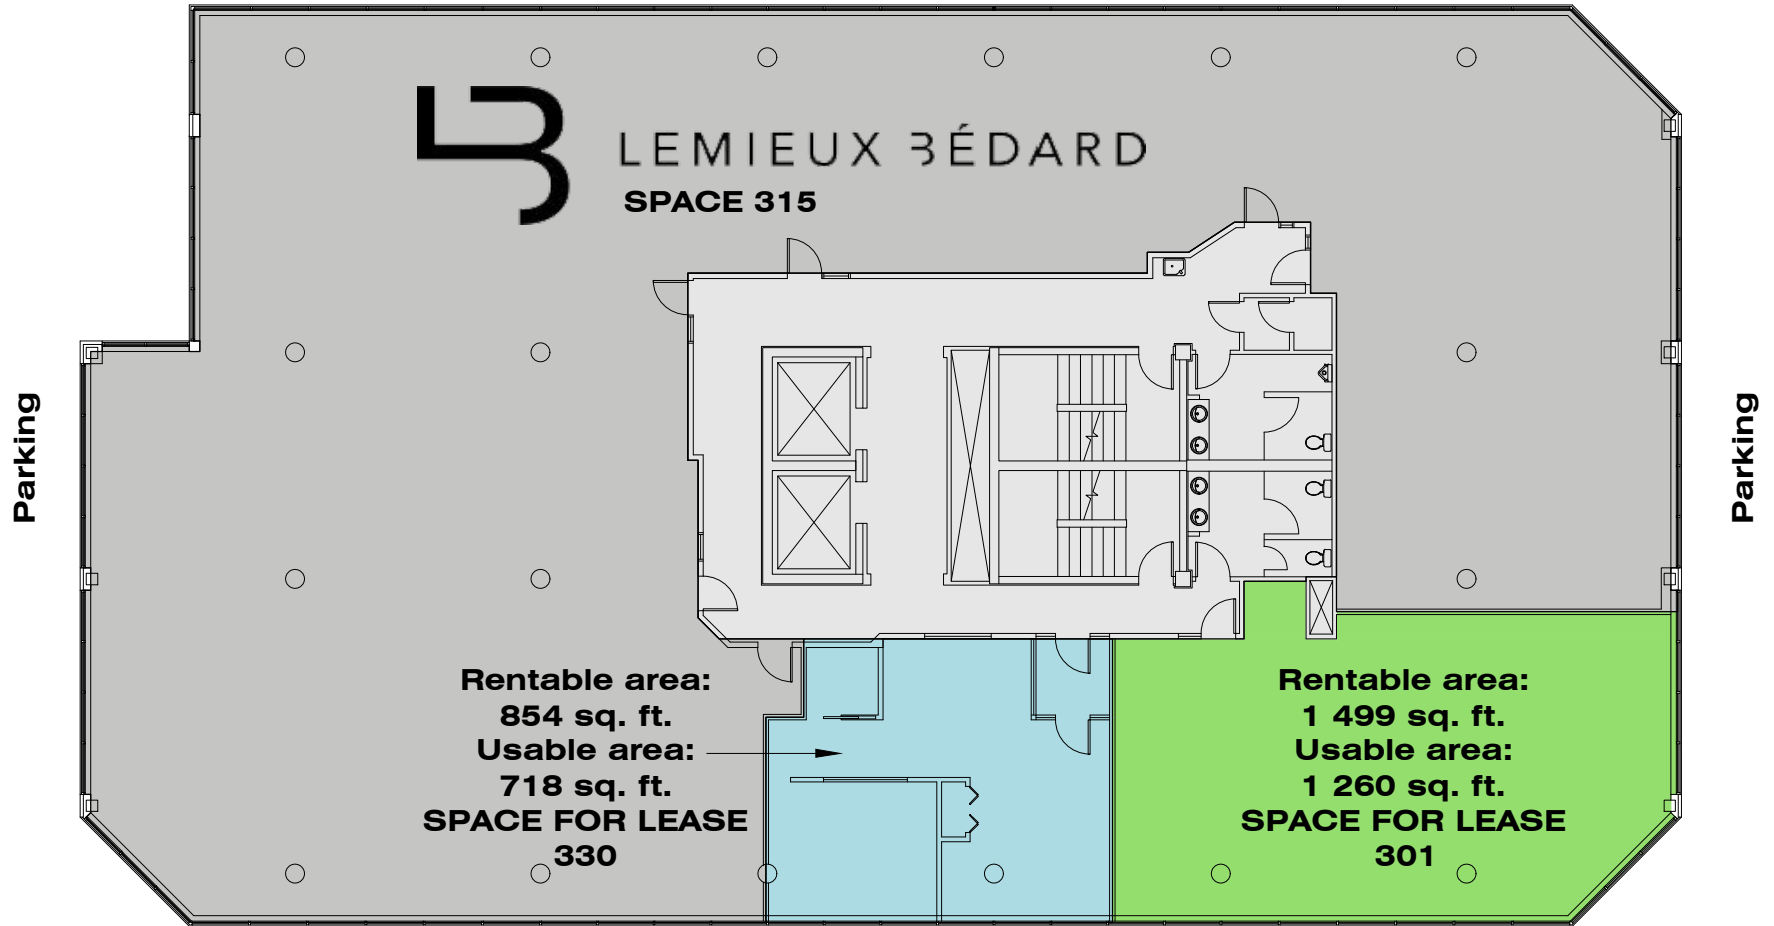

LEVEL 2

LEVEL 3

LEVEL 4

LEVEL 5

LEVEL 6

LEVEL 7

**Rentable area:
5 326 sq. ft.
Usable area:
4 658 sq. ft.
SPACE FOR LEASE
220**

2665 King Street West

**RBC
Banque Royale**

SPACE 201

*** The interior design of the space for lease can be adjusted as needed.**

LEVEL 2

2665 King Street West

*** The interior design of the spaces for lease can be adjusted as needed.**

2665 King Street West

- * The interior design of the space for lease can be adjusted as needed.
- * Dividing walls can be added as required.

2665 King Street West

* The interior design of the space for lease can be adjusted as needed.

2665 King Street West

- * The interior design of the space for lease can be adjusted as needed.
- * Dividing walls can be added as required.