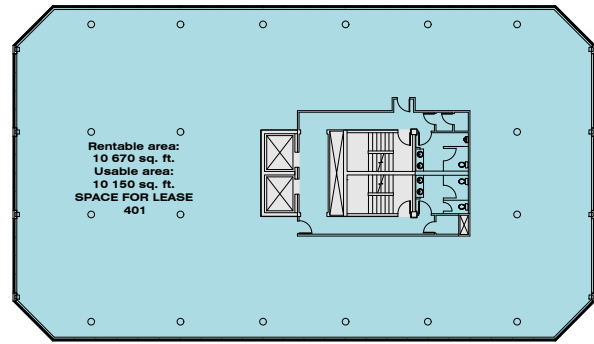

LEVEL 2

LEVEL 3

LEVEL 4

LEVEL 5

LEVEL 6

LEVEL 7

**Rentable area:
5 326 sq. ft.
Usable area:
4 658 sq. ft.
SPACE FOR LEASE
220**

2665 King Street West

**RBC
Banque Royale**

SPACE 201

*** The interior design of the space for lease can be adjusted as needed.**

LEVEL 2

2665 King Street West

*** The interior design of the spaces for lease can be adjusted as needed.**