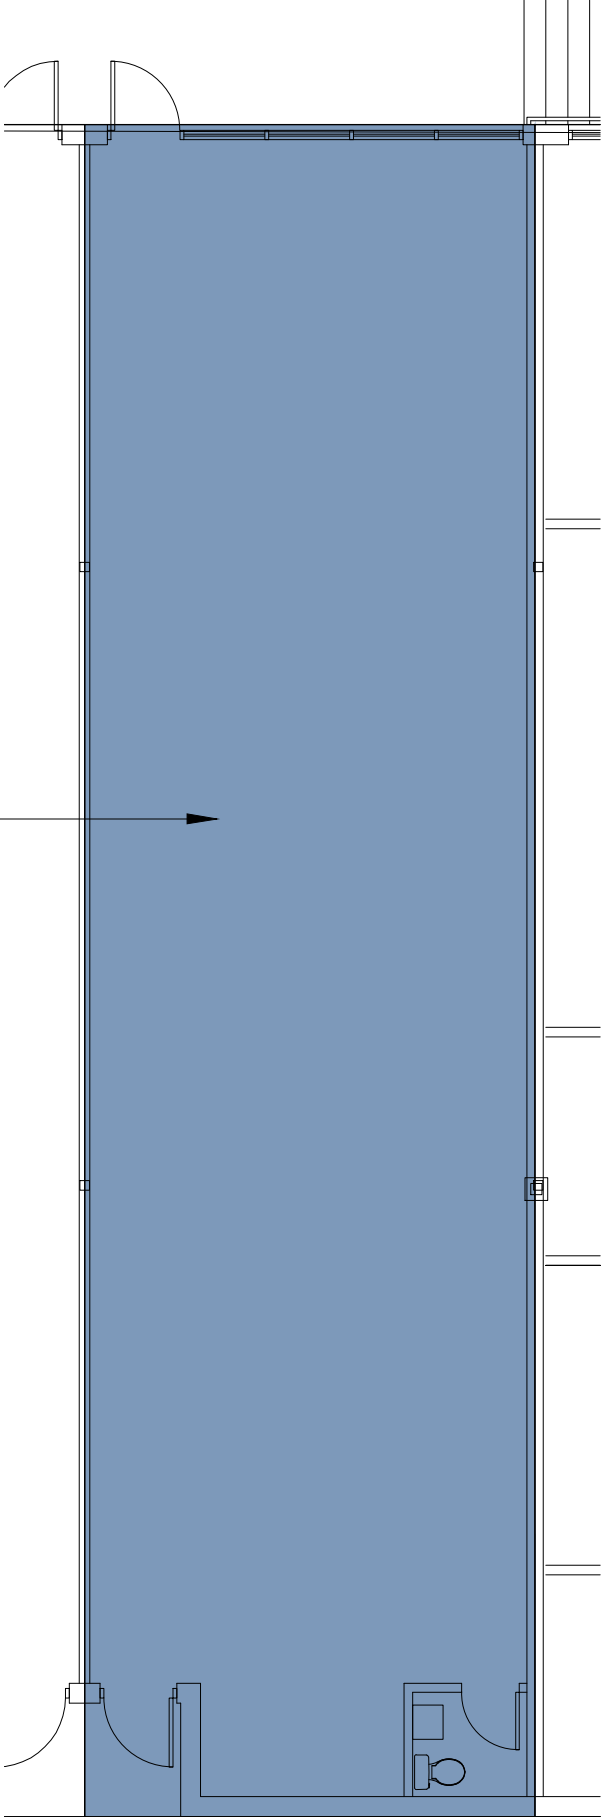

King Street West

Wilson Street

Rentable area:
1437 sq. ft.
Usable area:
1435 sq. ft.
SPACE FOR LEASE
136

SPACE 136
SCALE: 1:100