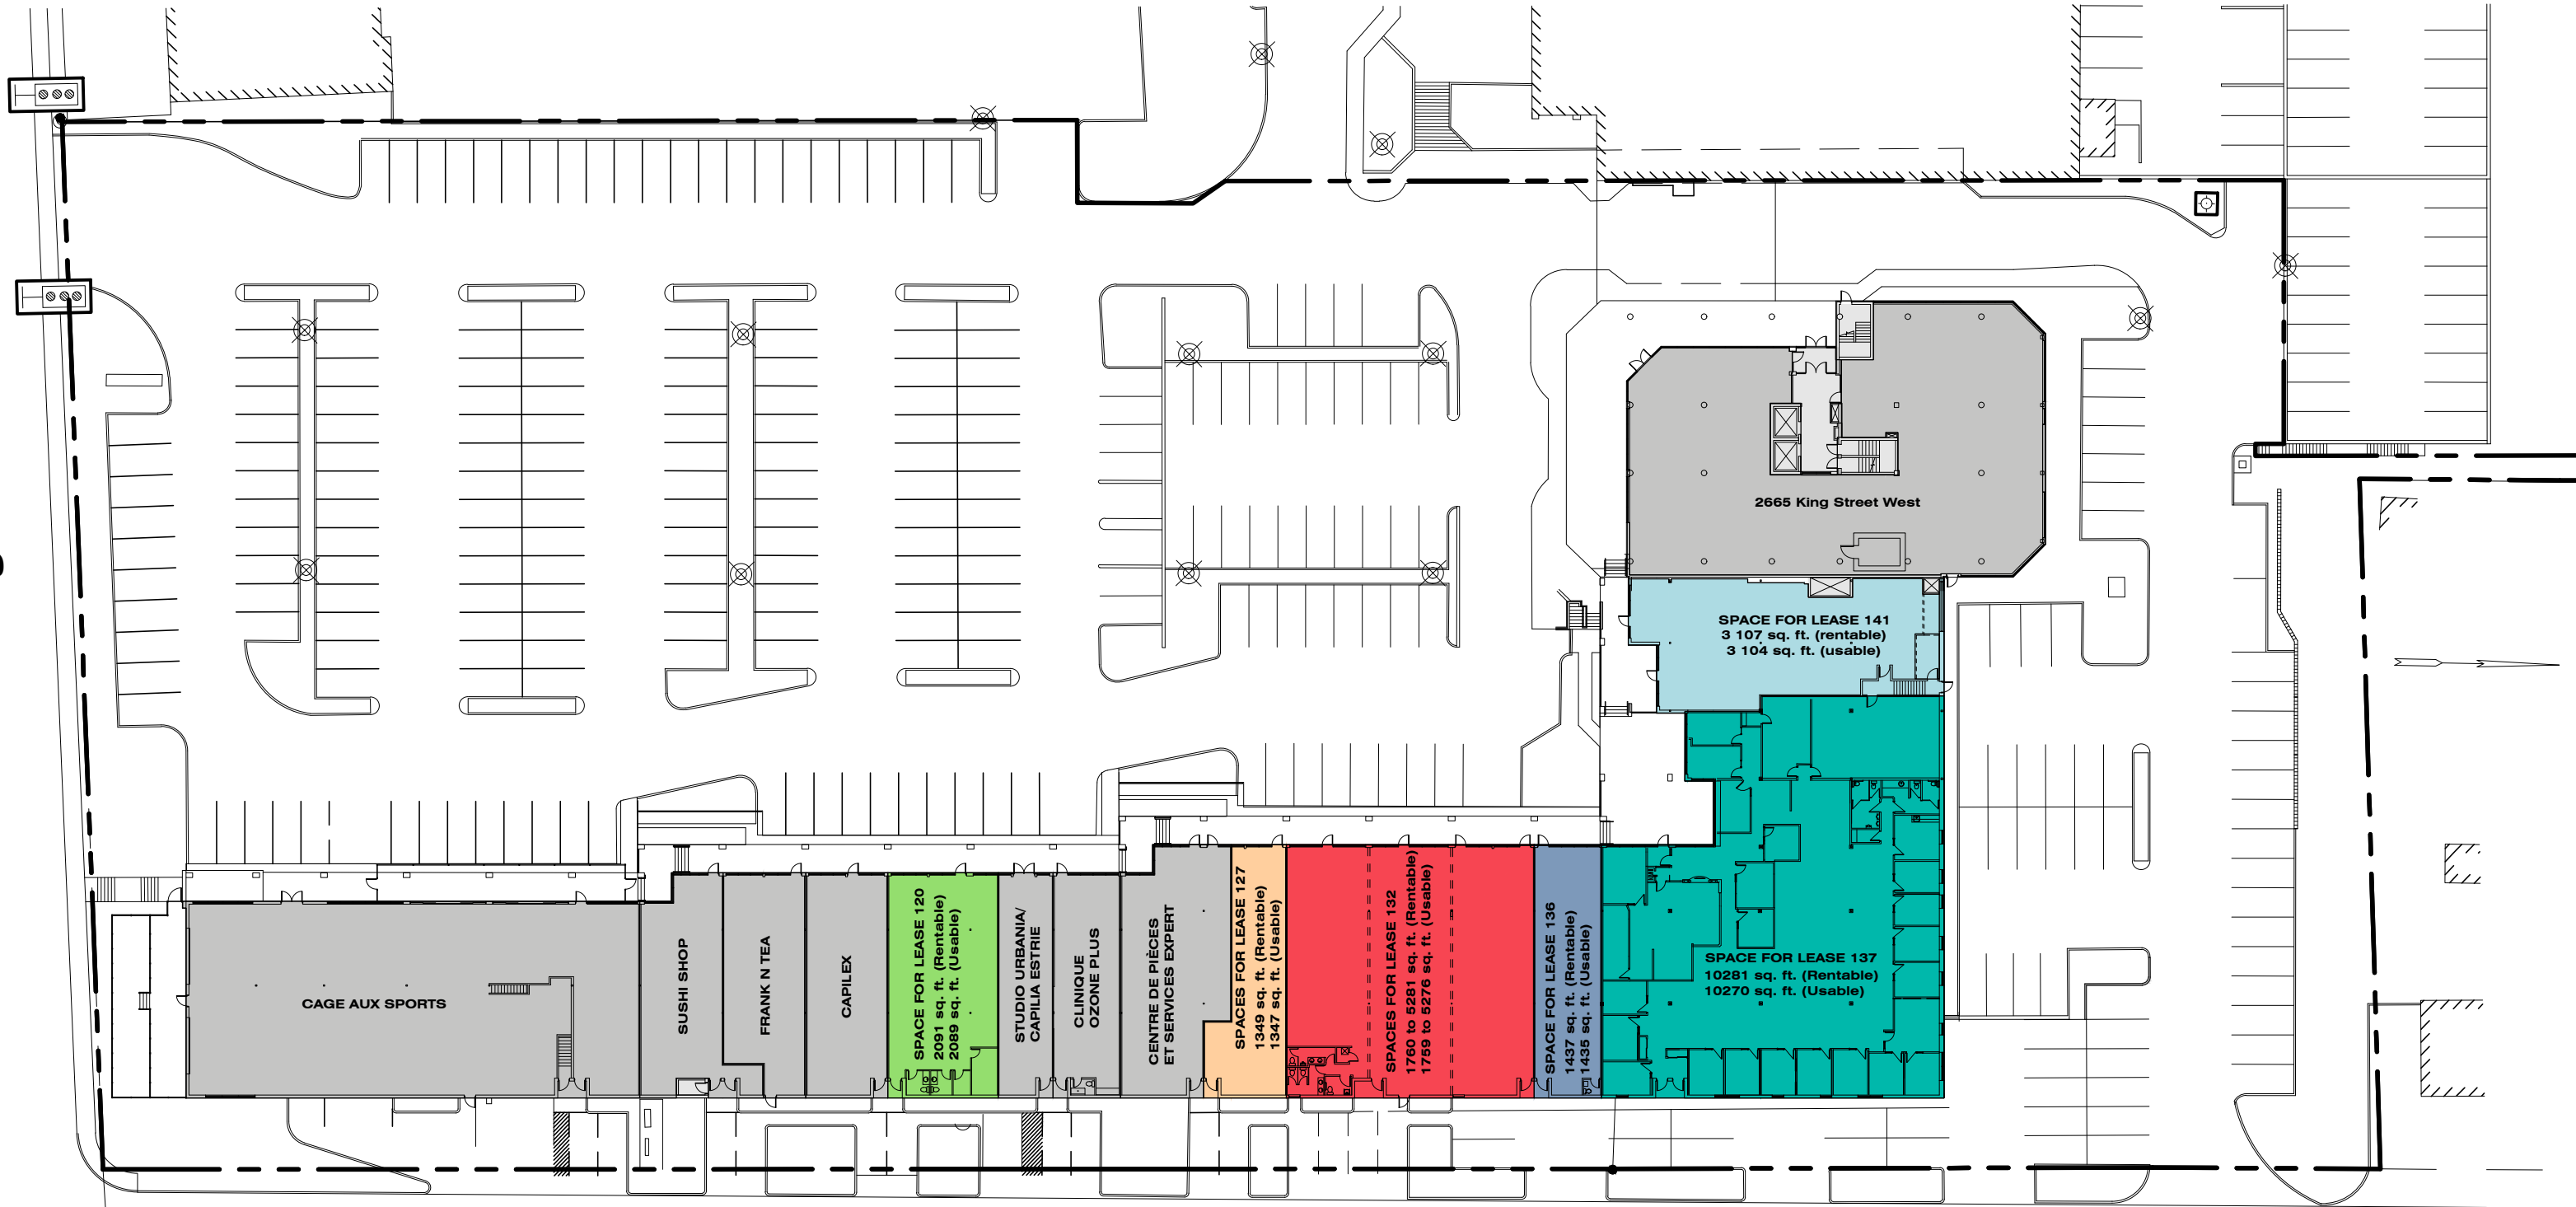

King Street West

Wilson Street

Rentable area:
1437 sq. ft.
Usable area:
1435 sq. ft.
SPACE FOR LEASE
136

SPACE 136
SCALE: 1:100