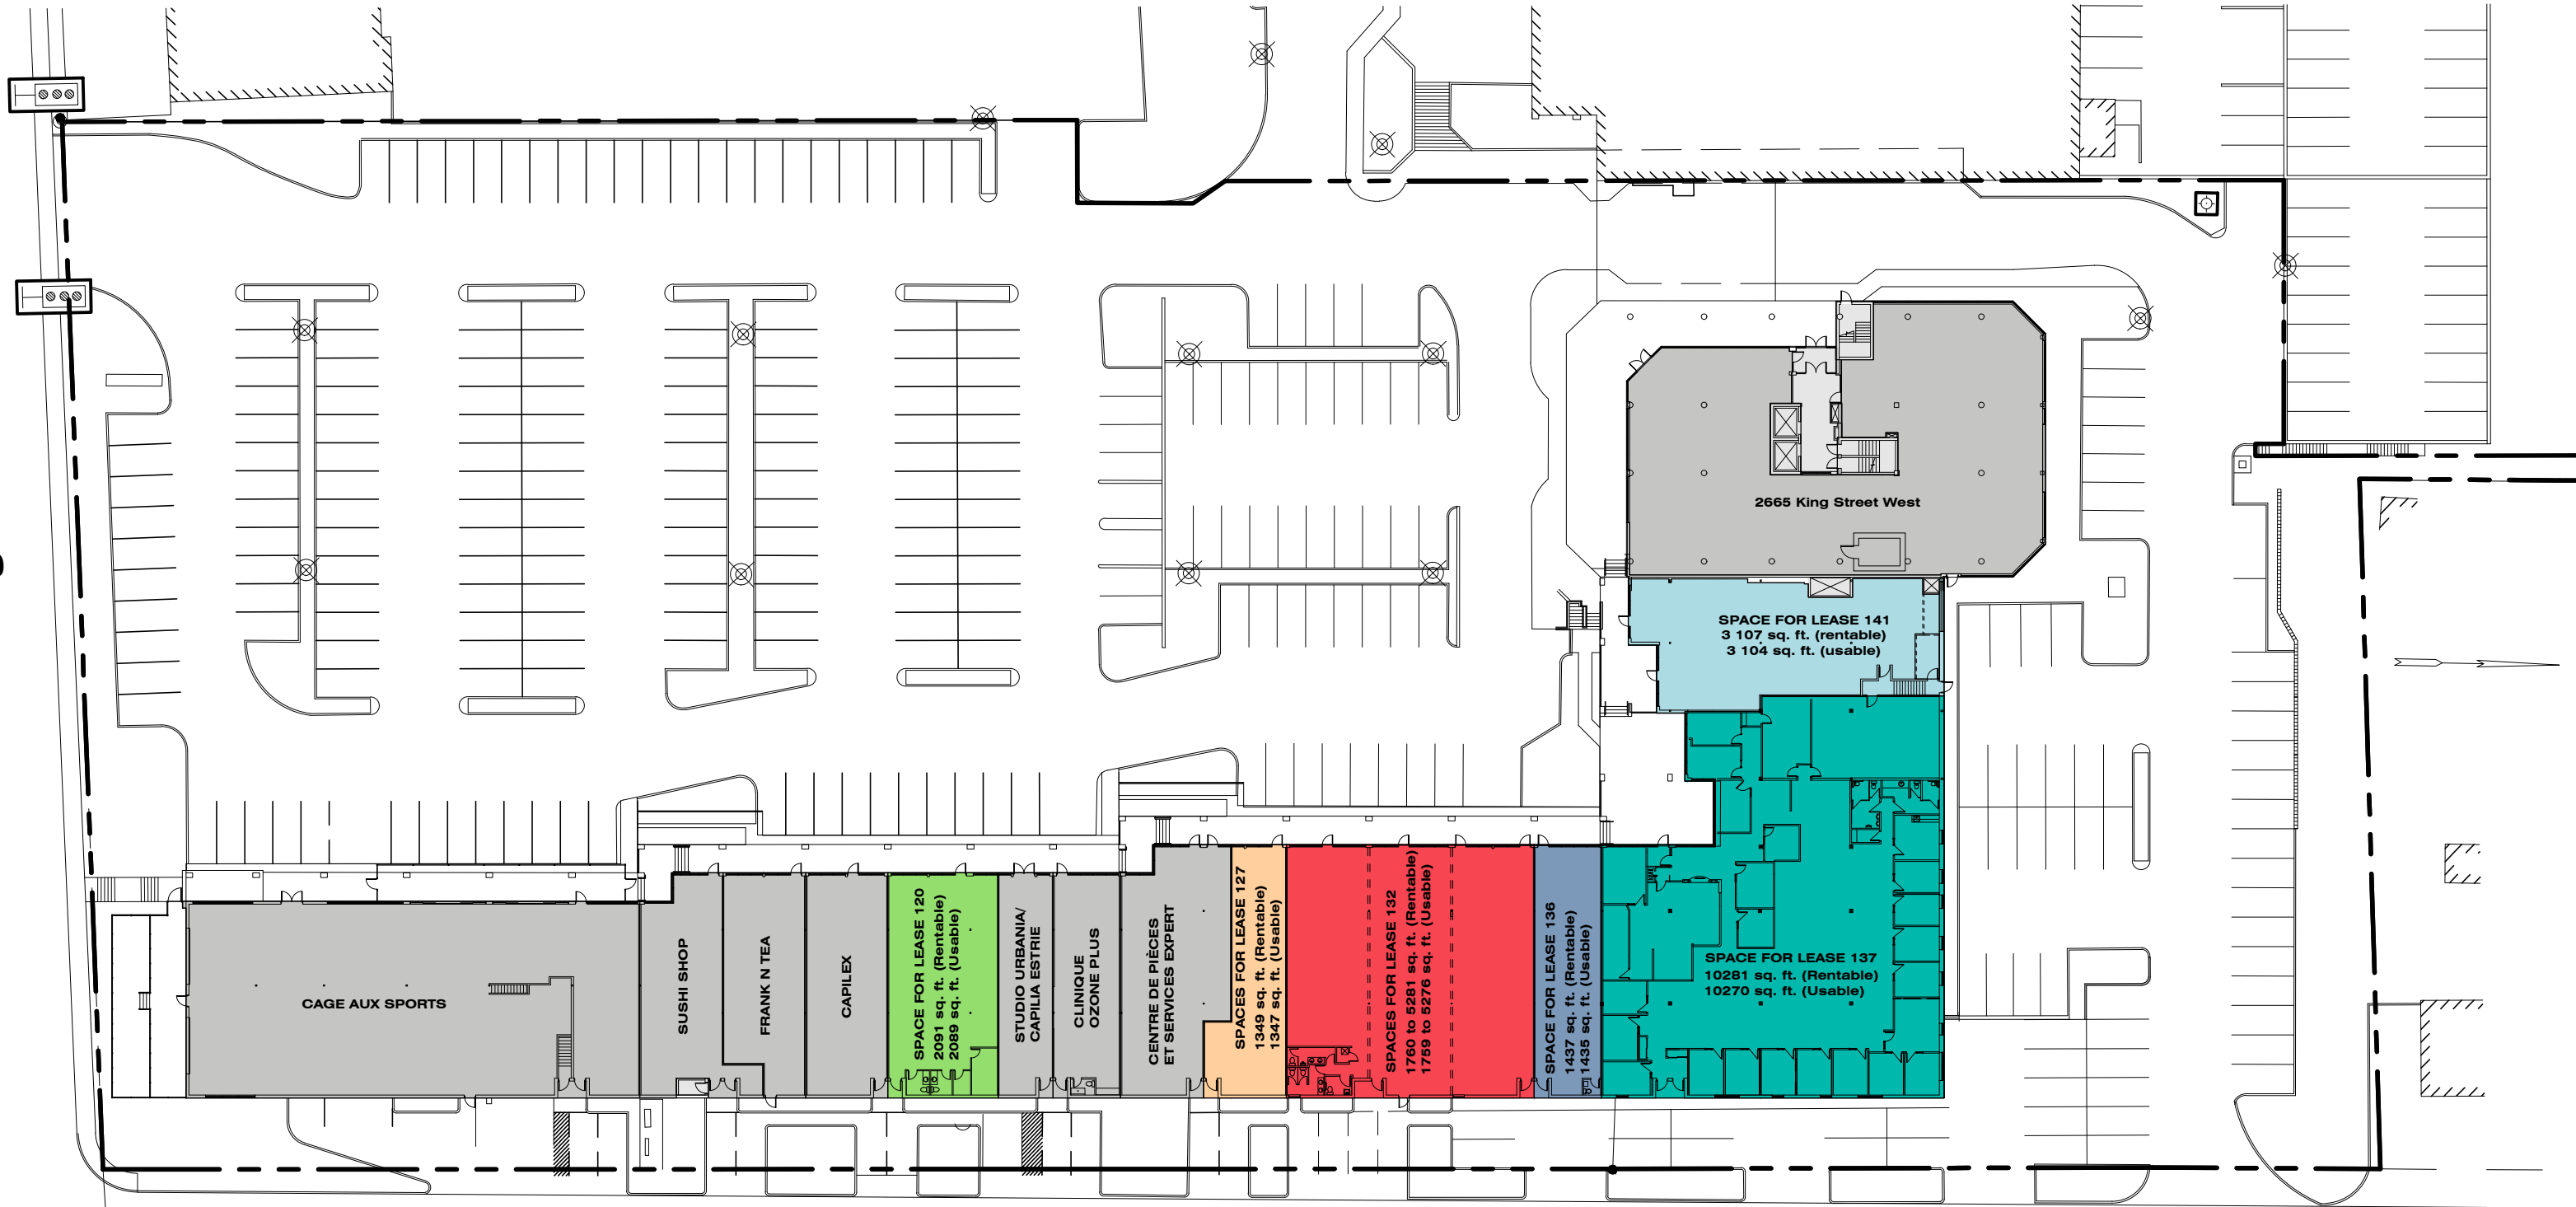

King Street West

Wilson Street

**Rentable area:
2091 sq. ft.
Usable area:
2089 sq. ft.
SPACE FOR LEASE
120**

SPACE 120
SCALE: 1:100