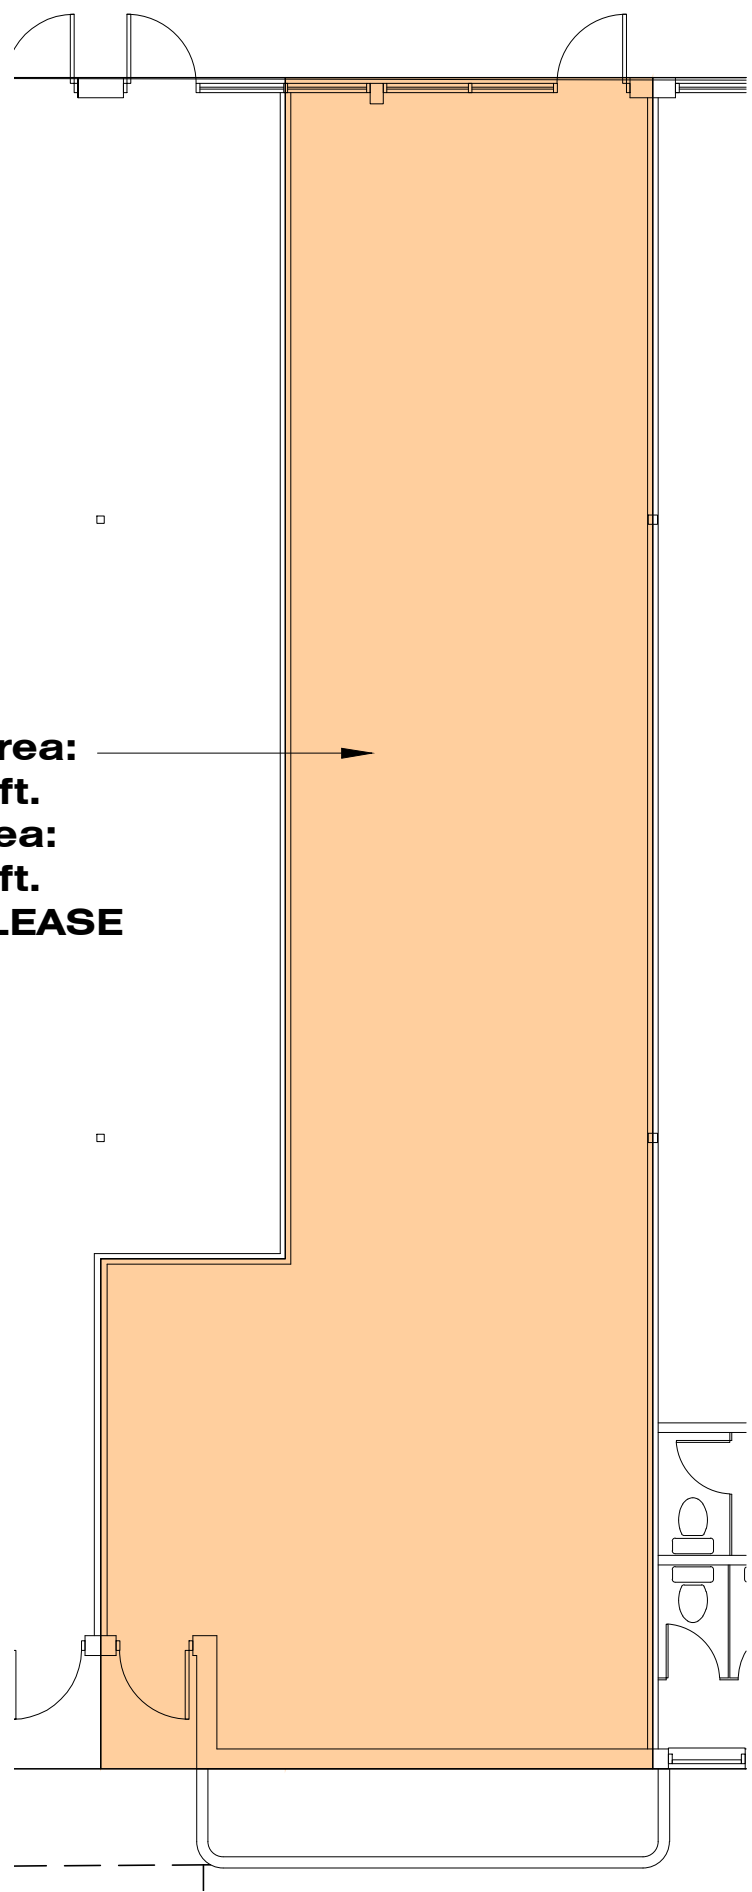

King Street West

Wilson Street

PLACE DES CONGRÈS - 2655-2665 King Street West

**Rentable area:
2091 sq. ft.
Usable area:
2089 sq. ft.
SPACE FOR LEASE
120**

SPACE 120
SCALE: 1:100

Rentable area:
1349 sq. ft.
Usable area:
1347 sq. ft.
SPACE FOR LEASE
127

SPACE 127
SCALE: 1:100

**LEASABLE AREA:
1760 to 5281 sq.ft.
USABLE AREA:
1759 to 5276 sq.ft.
SPACES FOR LEASE
132**

LOCAL 132
ÉCH: 1:100

Rentable area:
1437 sq. ft.
Usable area:
1435 sq. ft.
SPACE FOR LEASE
136

SPACE 136
SCALE: 1:100

SPACE 141
SCALE: 1:150