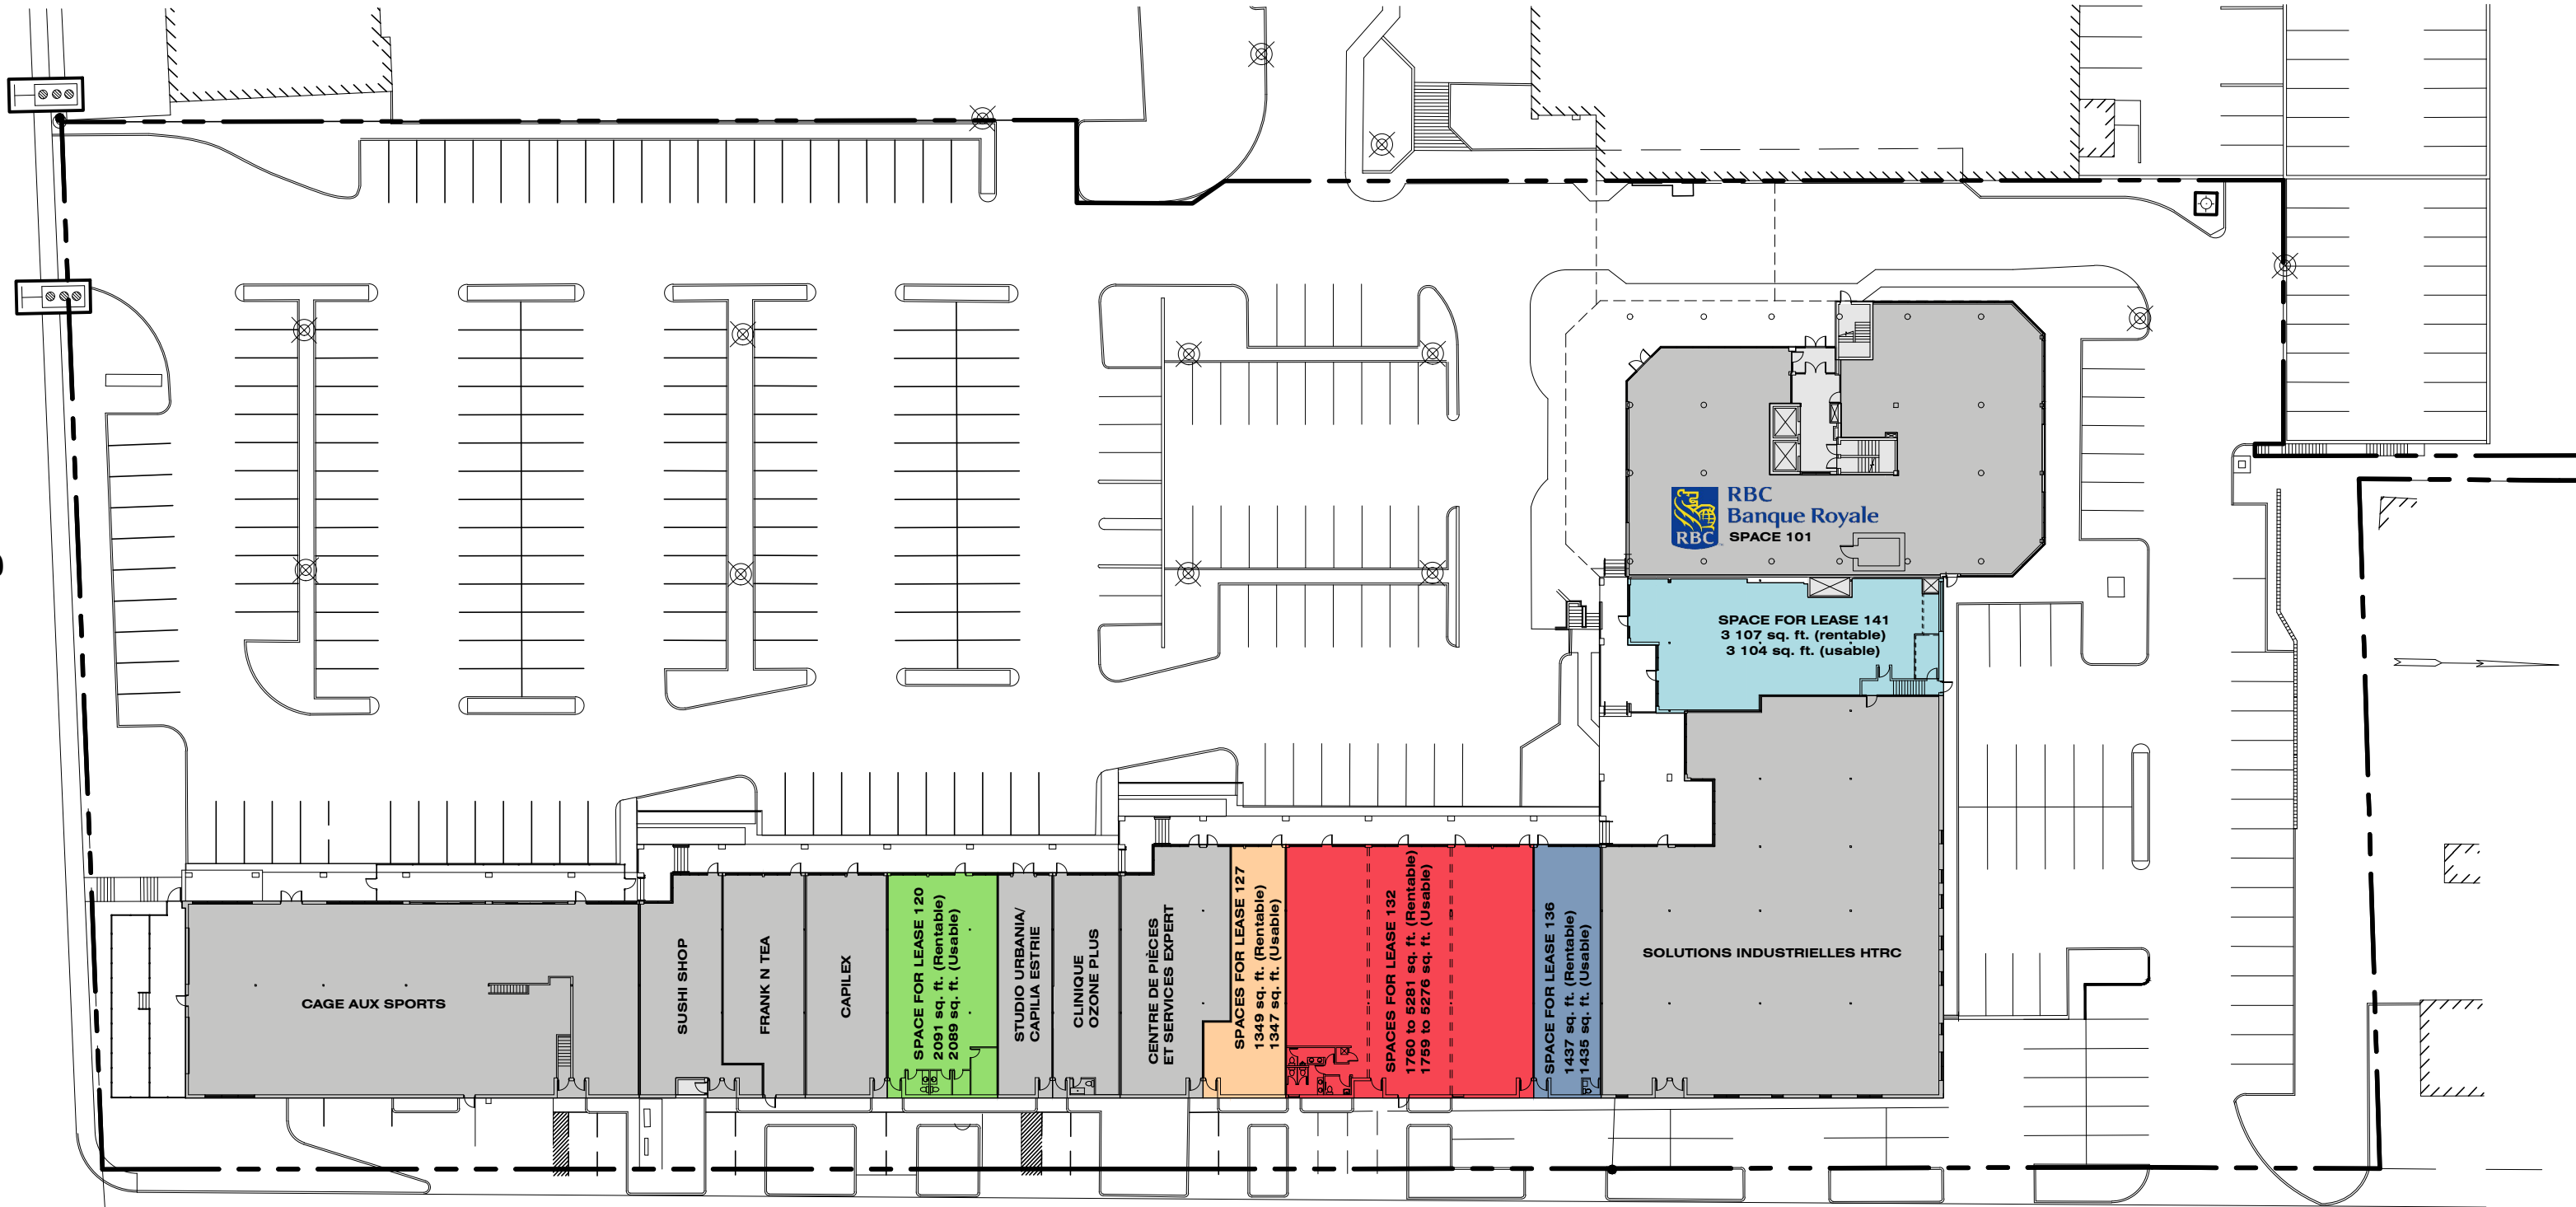

King Street West

Wilson Street

PLACE DES CONGRÈS - 2655-2665 King Street West

**Rentable area:
2091 sq. ft.
Usable area:
2089 sq. ft.
SPACE FOR LEASE
120**

SPACE 120
SCALE: 1:100

Rentable area:
1349 sq. ft.
Usable area:
1347 sq. ft.
SPACE FOR LEASE
127

SPACE 127
SCALE: 1:100

**LEASABLE AREA:
1760 to 5281 sq.ft.
USABLE AREA:
1759 to 5276 sq.ft.
SPACES FOR LEASE
132**

LOCAL 132
ÉCH: 1:100

Rentable area:
1437 sq. ft.
Usable area:
1435 sq. ft.
SPACE FOR LEASE
136

SPACE 136
SCALE: 1:100

SPACE 141
SCALE: 1:150