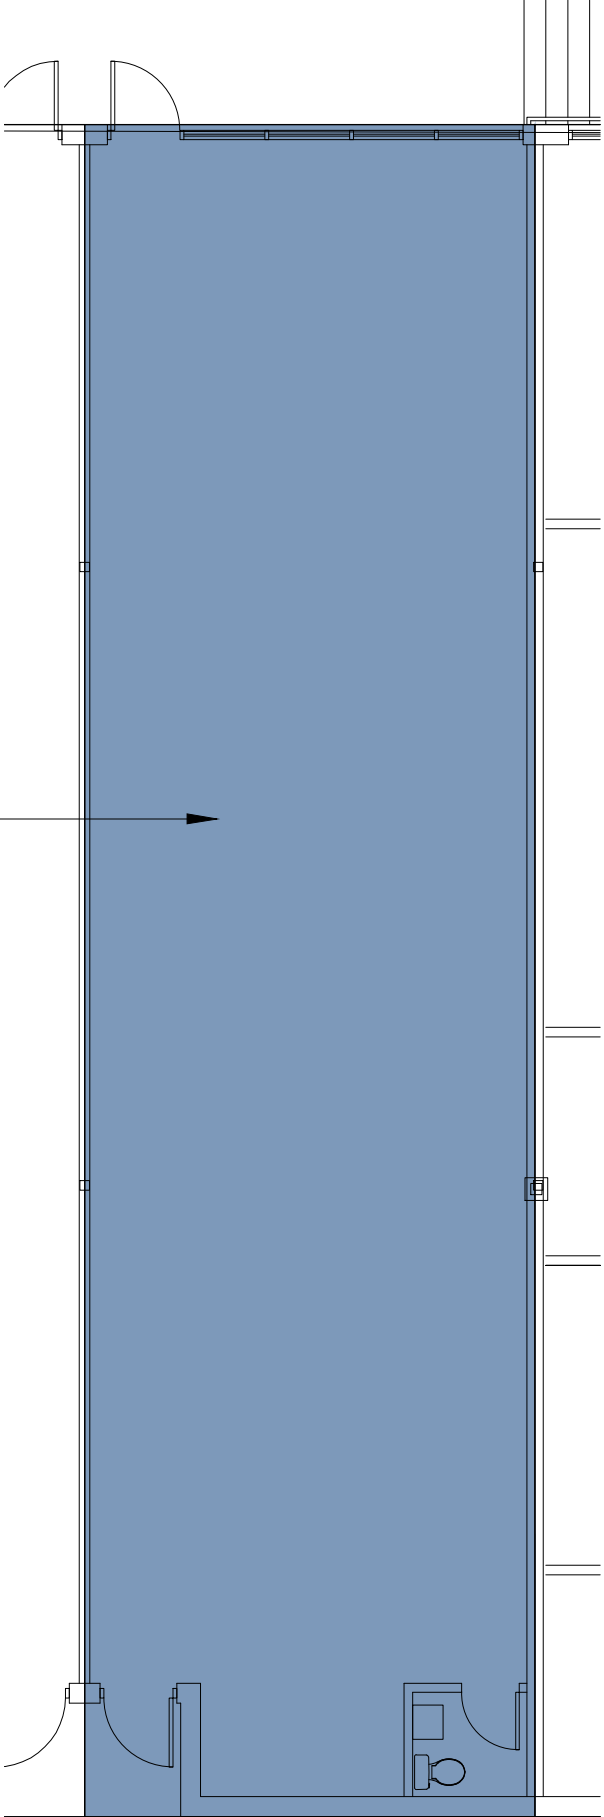

King Street West

Wilson Street

PLACE DES CONGRÈS - 2655-2665 King Street West

**Rentable area:
2091 sq. ft.
Usable area:
2089 sq. ft.
SPACE FOR LEASE
120**

SPACE 120
SCALE: 1:100

Rentable area:
1349 sq. ft.
Usable area:
1347 sq. ft.
SPACE FOR LEASE
127

SPACE 127
SCALE: 1:100

**LEASABLE AREA:
1760 to 5281 sq.ft.
USABLE AREA:
1759 to 5276 sq.ft.
SPACES FOR LEASE
132**

LOCAL 132
ÉCH: 1:100

Rentable area:
1437 sq. ft.
Usable area:
1435 sq. ft.
SPACE FOR LEASE
136

SPACE 136
SCALE: 1:100

SPACE 141
SCALE: 1:150