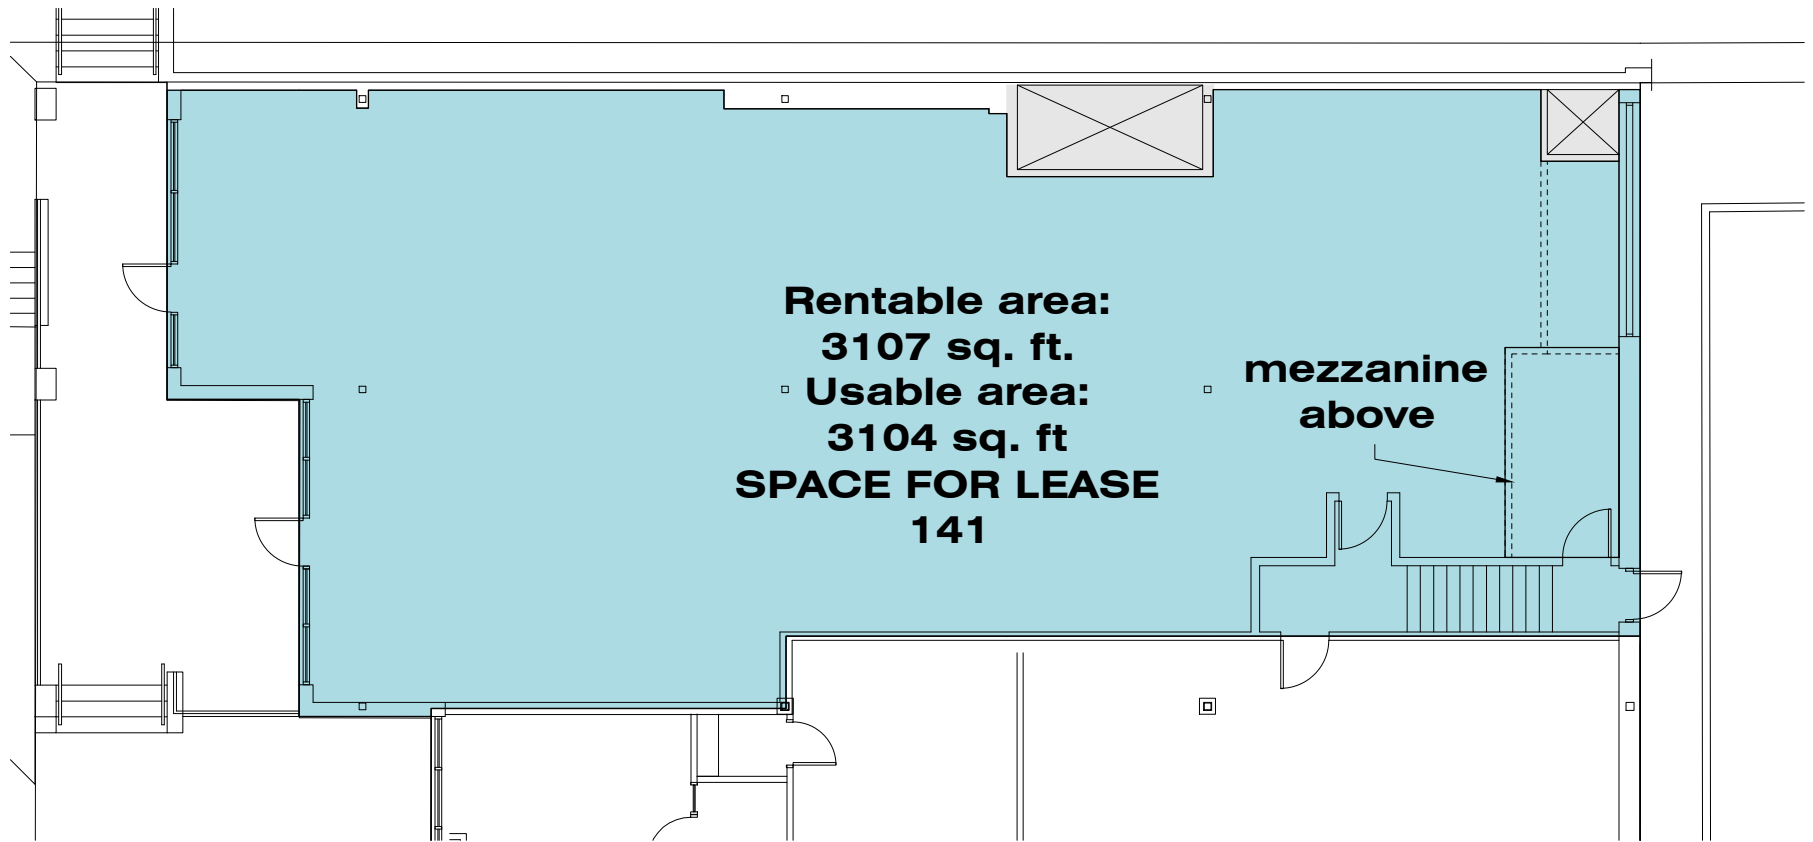

King Street West

Wilson Street

PLACE DES CONGRÈS - 2655-2665 King Street West

**Rentable area:
2091 sq. ft.
Usable area:
2089 sq. ft.
SPACE FOR LEASE
120**

SPACE 120
SCALE: 1:100

Rentable area:
1349 sq. ft.
Usable area:
1347 sq. ft.
SPACE FOR LEASE
127

SPACE 127
SCALE: 1:100

**LEASABLE AREA:
1760 to 5281 sq.ft.
USABLE AREA:
1759 to 5276 sq.ft.
SPACES FOR LEASE
132**

LOCAL 132
ÉCH: 1:100

Rentable area:
1437 sq. ft.
Usable area:
1435 sq. ft.
SPACE FOR LEASE
136

SPACE 136
SCALE: 1:100

SPACE 141
SCALE: 1:150