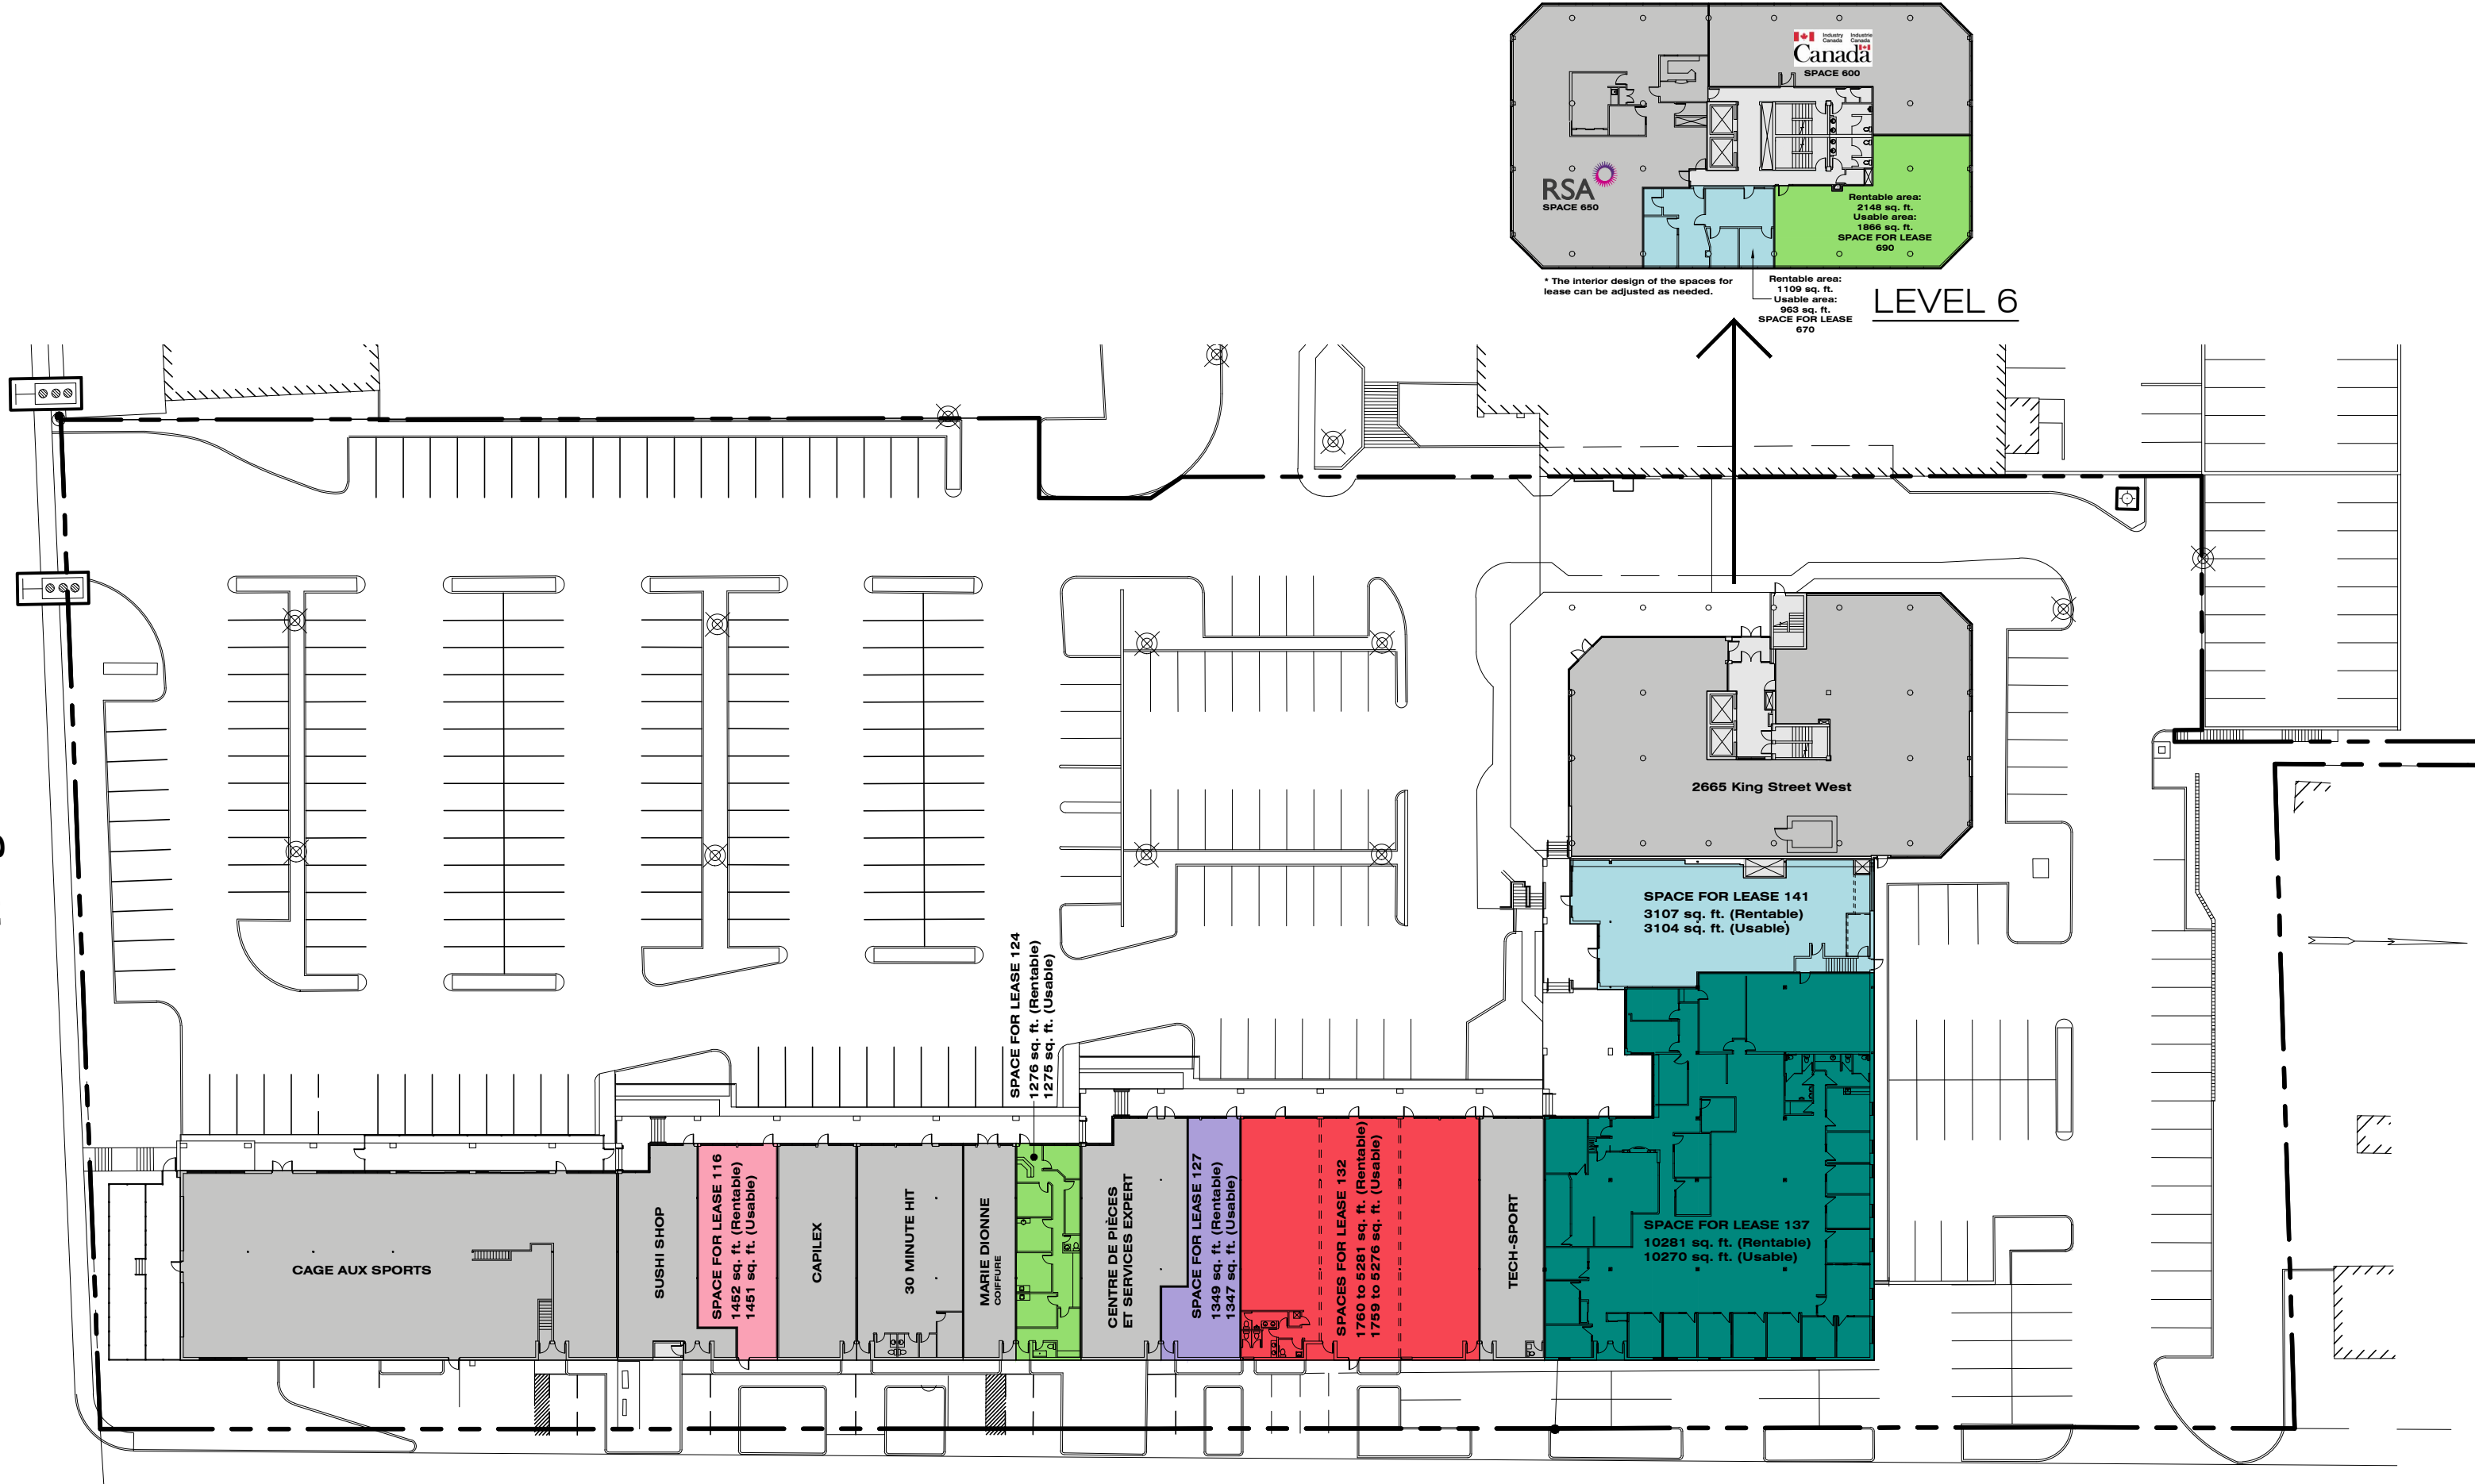

King Street West

* The interior design of the spaces for lease can be adjusted as needed.

LEVEL 6

Wilson Street

PLACE DES CONGRÈS - 2655-2665 King Street West

2665 King Street West

* The interior design of the spaces for lease can be adjusted as needed.

Rentable area:
1109 sq. ft.
Usable area:
963 sq. ft.
**SPACE FOR LEASE
670**

Rentable area:
2148 sq. ft.
Usable area:
1866 sq. ft.
**SPACE FOR LEASE
690**

LEVEL 6 - SPACE 690

SCALE: 1:100