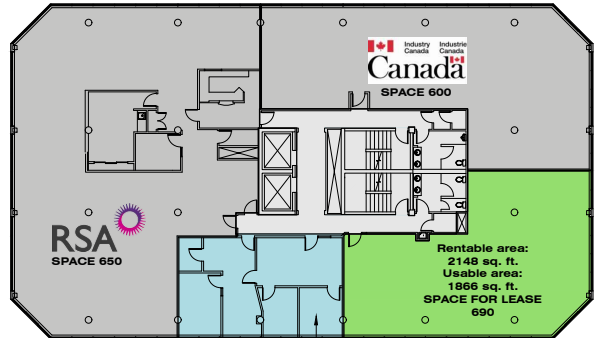

King Street West

* The interior design of the spaces for lease can be adjusted as needed.

LEVEL 6

Wilson Street

PLACE DES CONGRÈS - 2655-2665 King Street West

2665 King Street West

* The interior design of the spaces for lease can be adjusted as needed.

Rentable area:
1109 sq. ft.
Usable area:
963 sq. ft.
**SPACE FOR LEASE
670**

Rentable area:
2148 sq. ft.
Usable area:
1866 sq. ft.
**SPACE FOR LEASE
690**

LEVEL 6 - SPACE 690

SCALE: 1:100