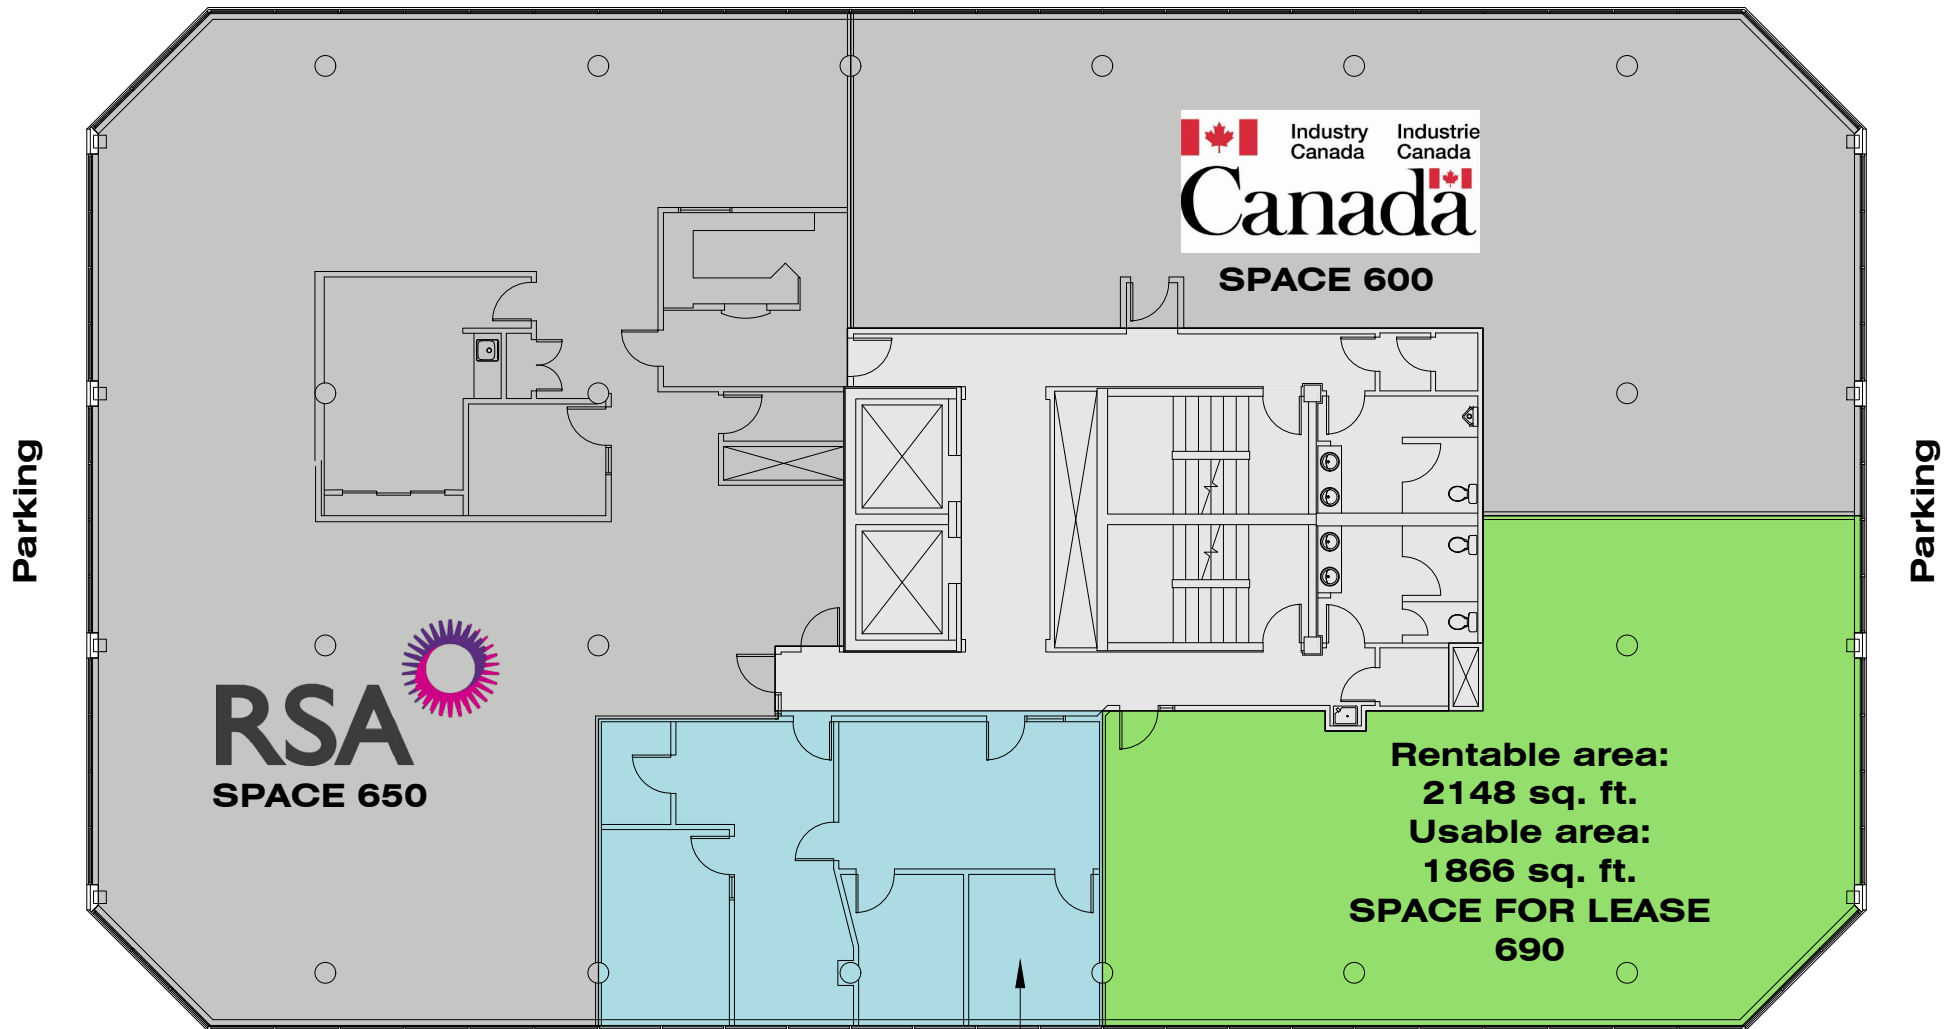

King Street West

* The interior design of the spaces for lease can be adjusted as needed.

LEVEL 6

Wilson Street

PLACE DES CONGRÈS - 2655-2665 King Street West

2665 King Street West

* The interior design of the spaces for lease can be adjusted as needed.

Rentable area:
1109 sq. ft.
Usable area:
963 sq. ft.
**SPACE FOR LEASE
670**

Rentable area:
2148 sq. ft.
Usable area:
1866 sq. ft.
**SPACE FOR LEASE
690**

LEVEL 6 - SPACE 690

SCALE: 1:100