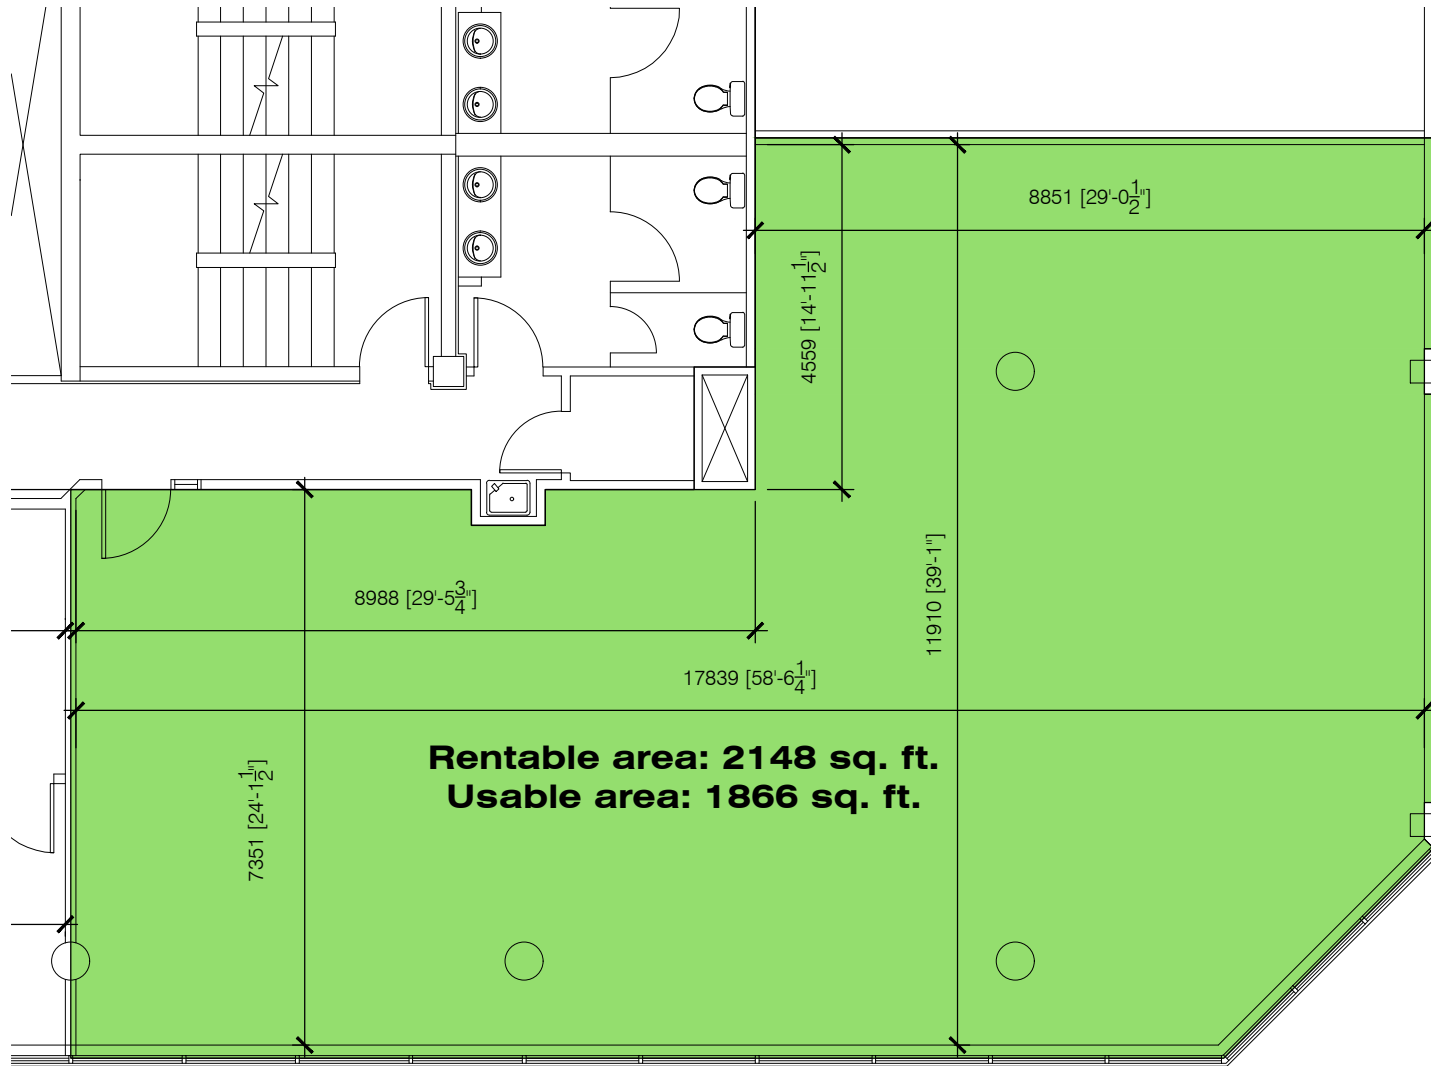

King Street West

* The interior design of the spaces for lease can be adjusted as needed.

LEVEL 6

Wilson Street

PLACE DES CONGRÈS - 2655-2665 King Street West

2665 King Street West

* The interior design of the spaces for lease can be adjusted as needed.

Rentable area:
1109 sq. ft.
Usable area:
963 sq. ft.
**SPACE FOR LEASE
670**

Rentable area:
2148 sq. ft.
Usable area:
1866 sq. ft.
**SPACE FOR LEASE
690**

LEVEL 6 - SPACE 690

SCALE: 1:100