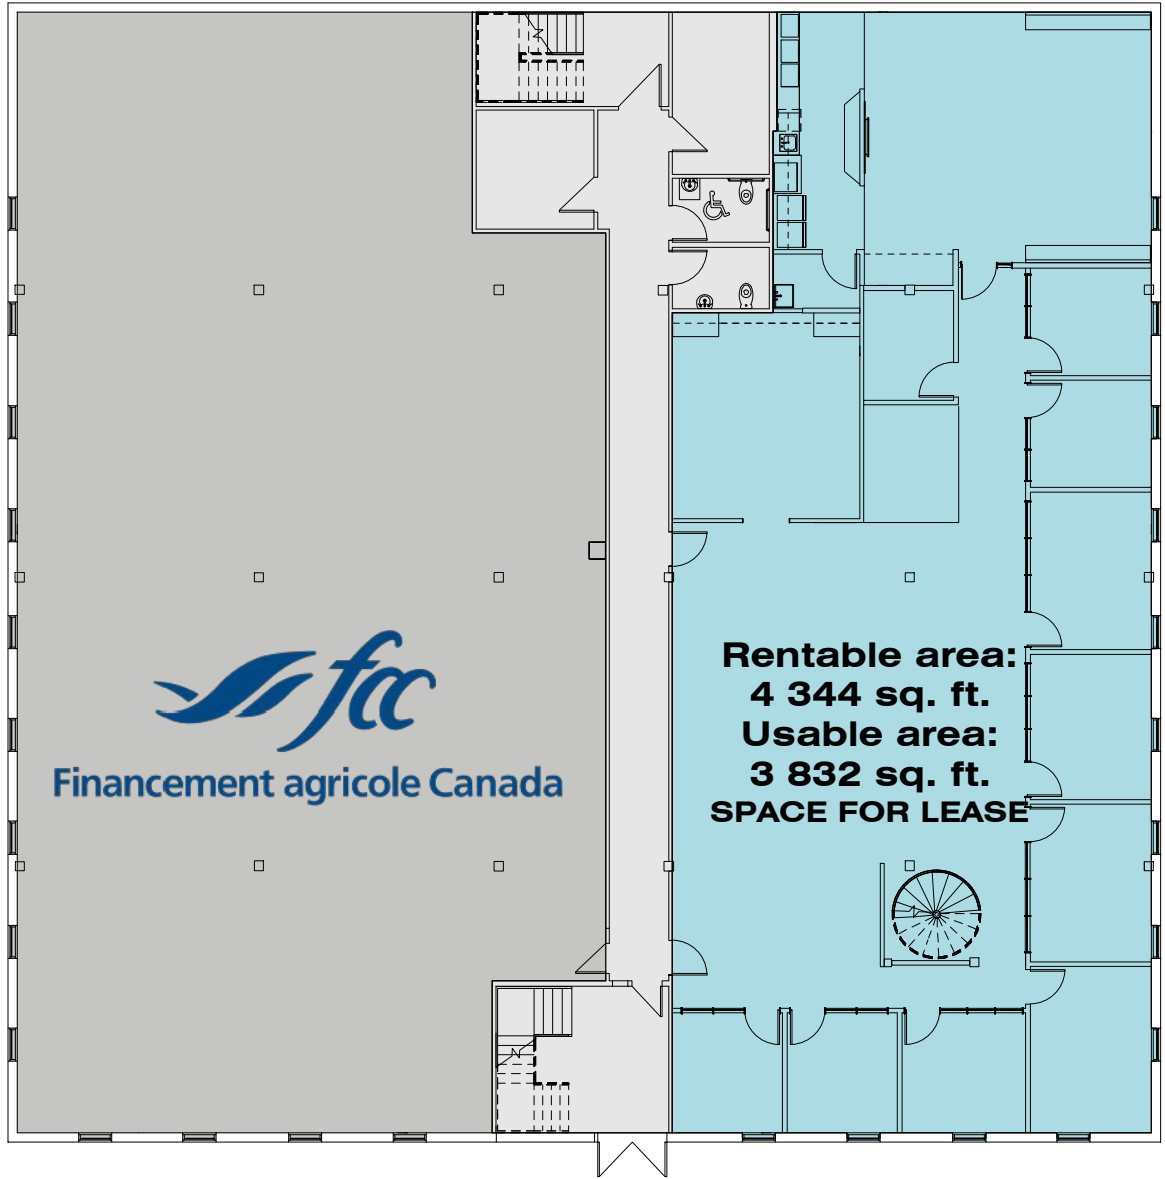

Parking

fac
Financement agricole Canada

**Rentable area:
4 344 sq. ft.
Usable area:
3 832 sq. ft.
SPACE FOR LEASE**

Parking

King Street West

GROUND FLOOR