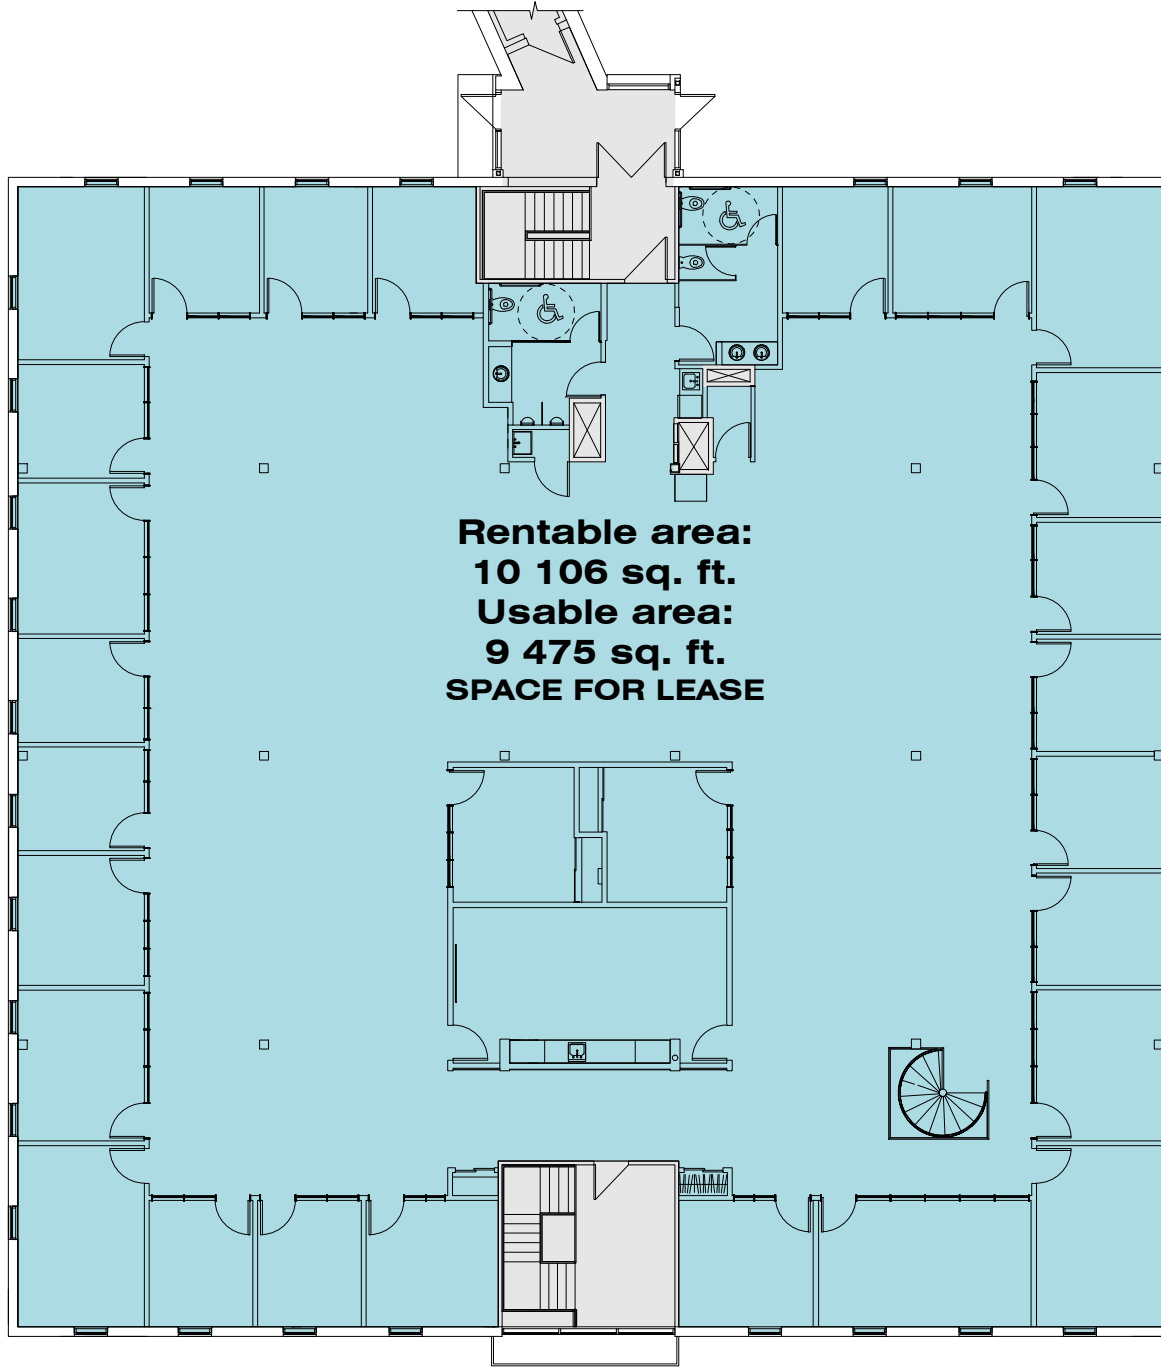

Parking

Parking

King Street West

LEVEL 2