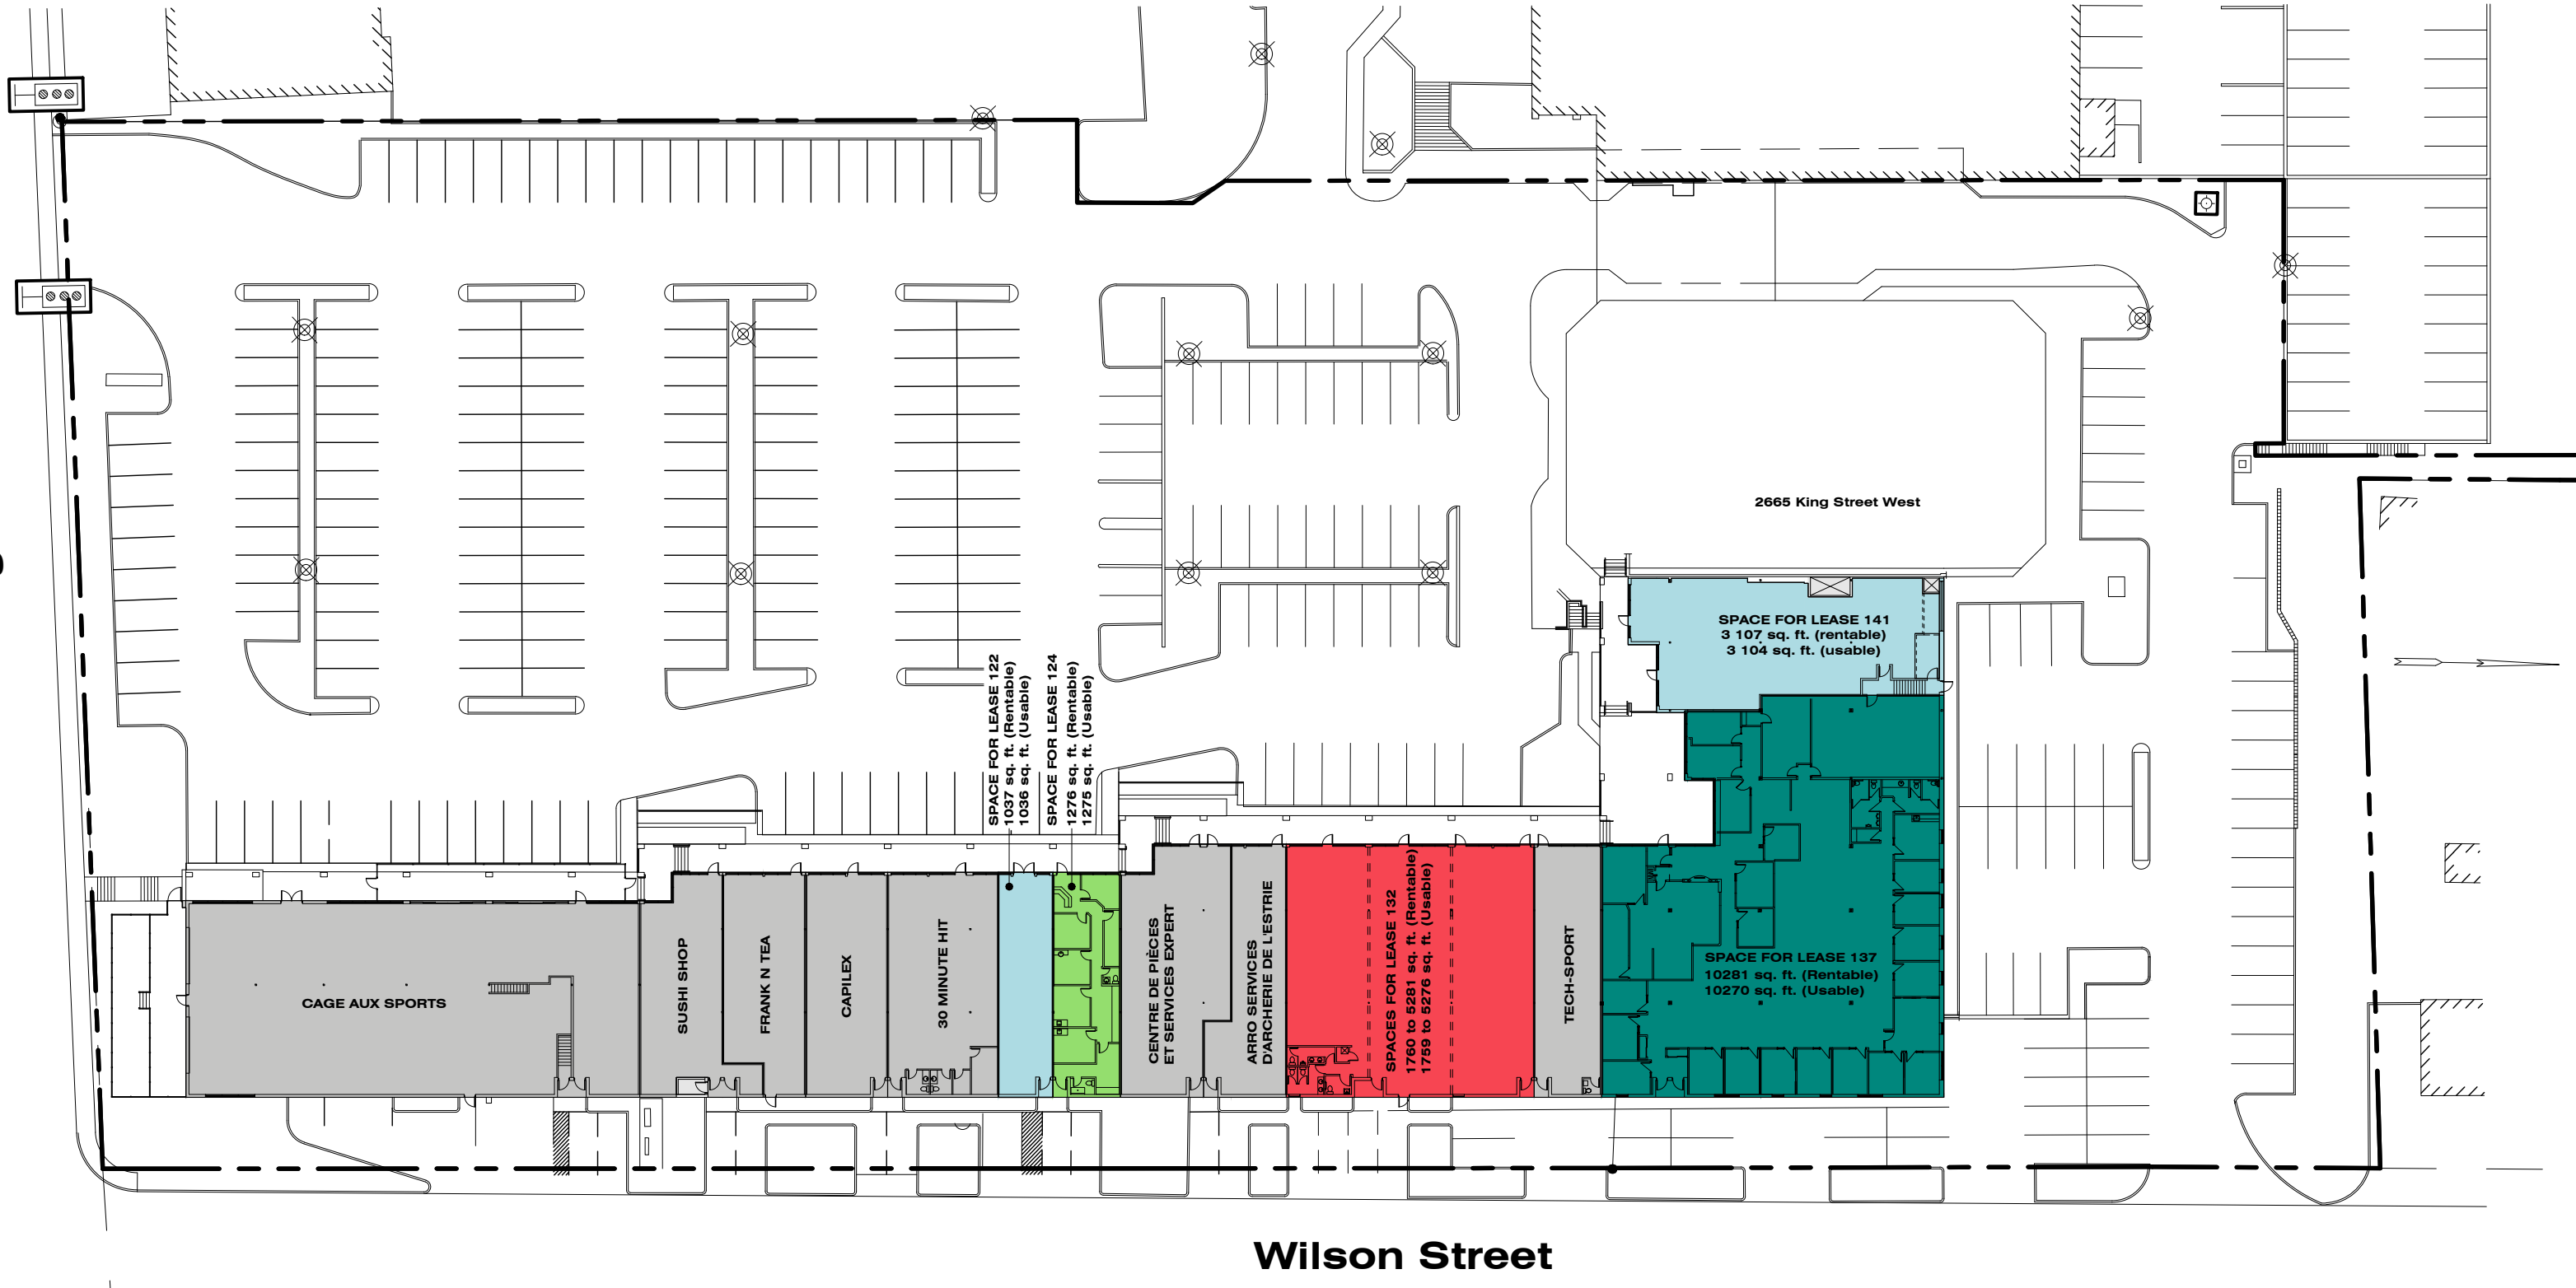

King Street West

Wilson Street

SPACE 141
SCALE: 1:150