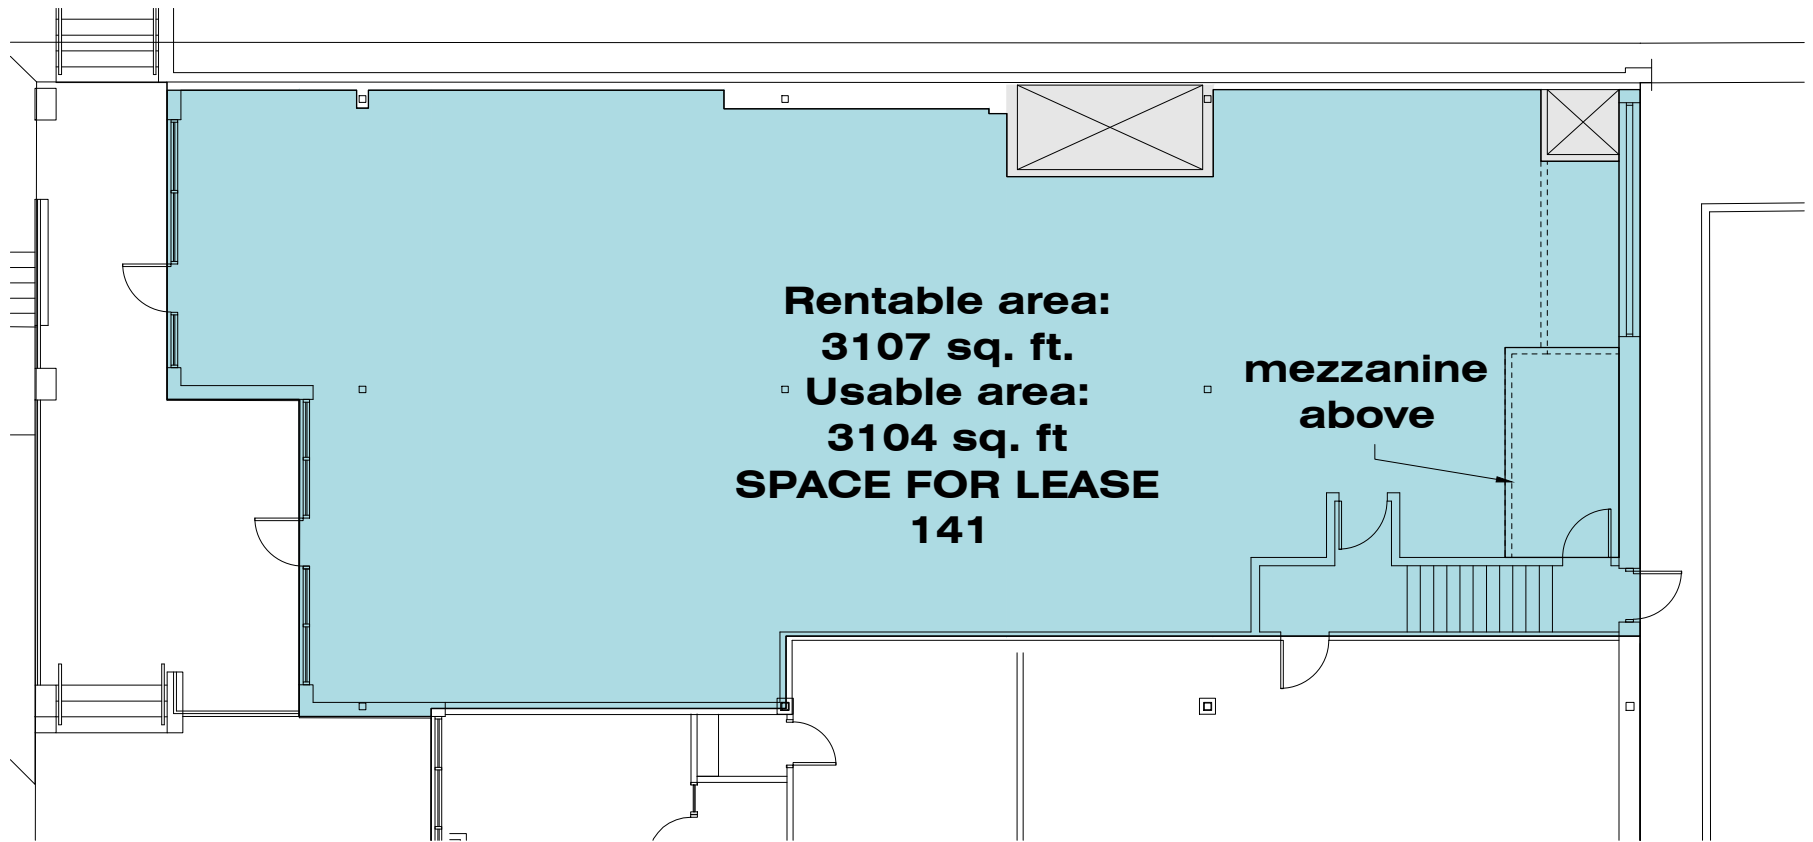

King Street West

Wilson Street

SPACE 141
SCALE: 1:150