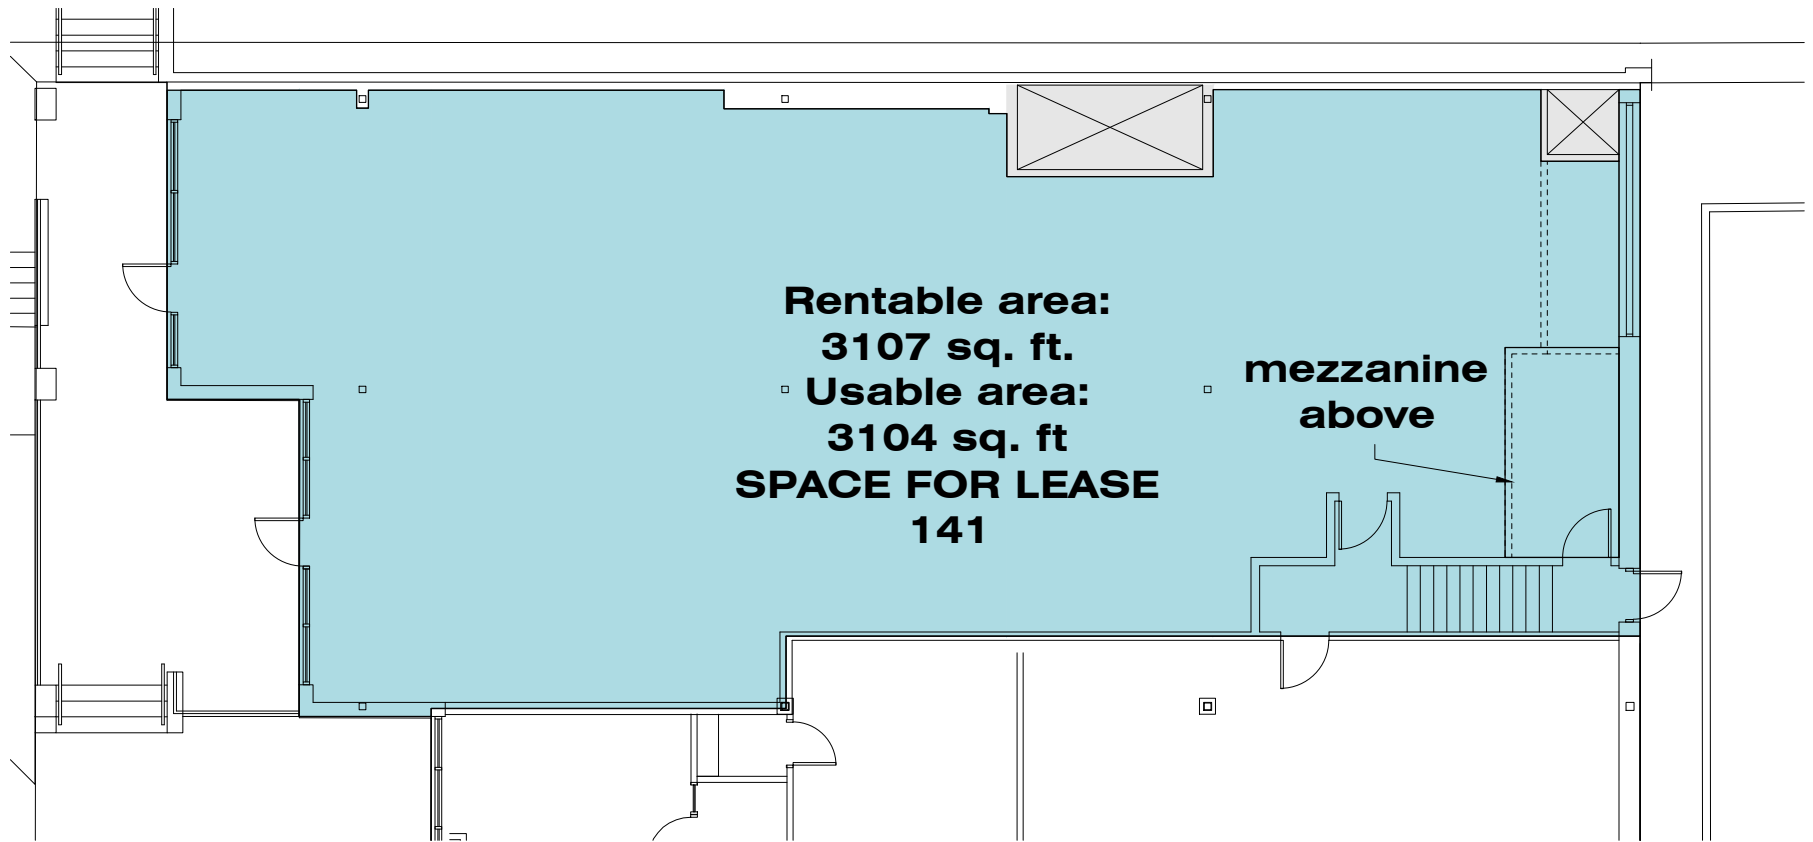

King Street West

**Rentable area:
3107 sq. ft.
Usable area:
3104 sq. ft
SPACE FOR LEASE
141**

**mezzanine
above**

SPACE 141
SCALE: 1:150