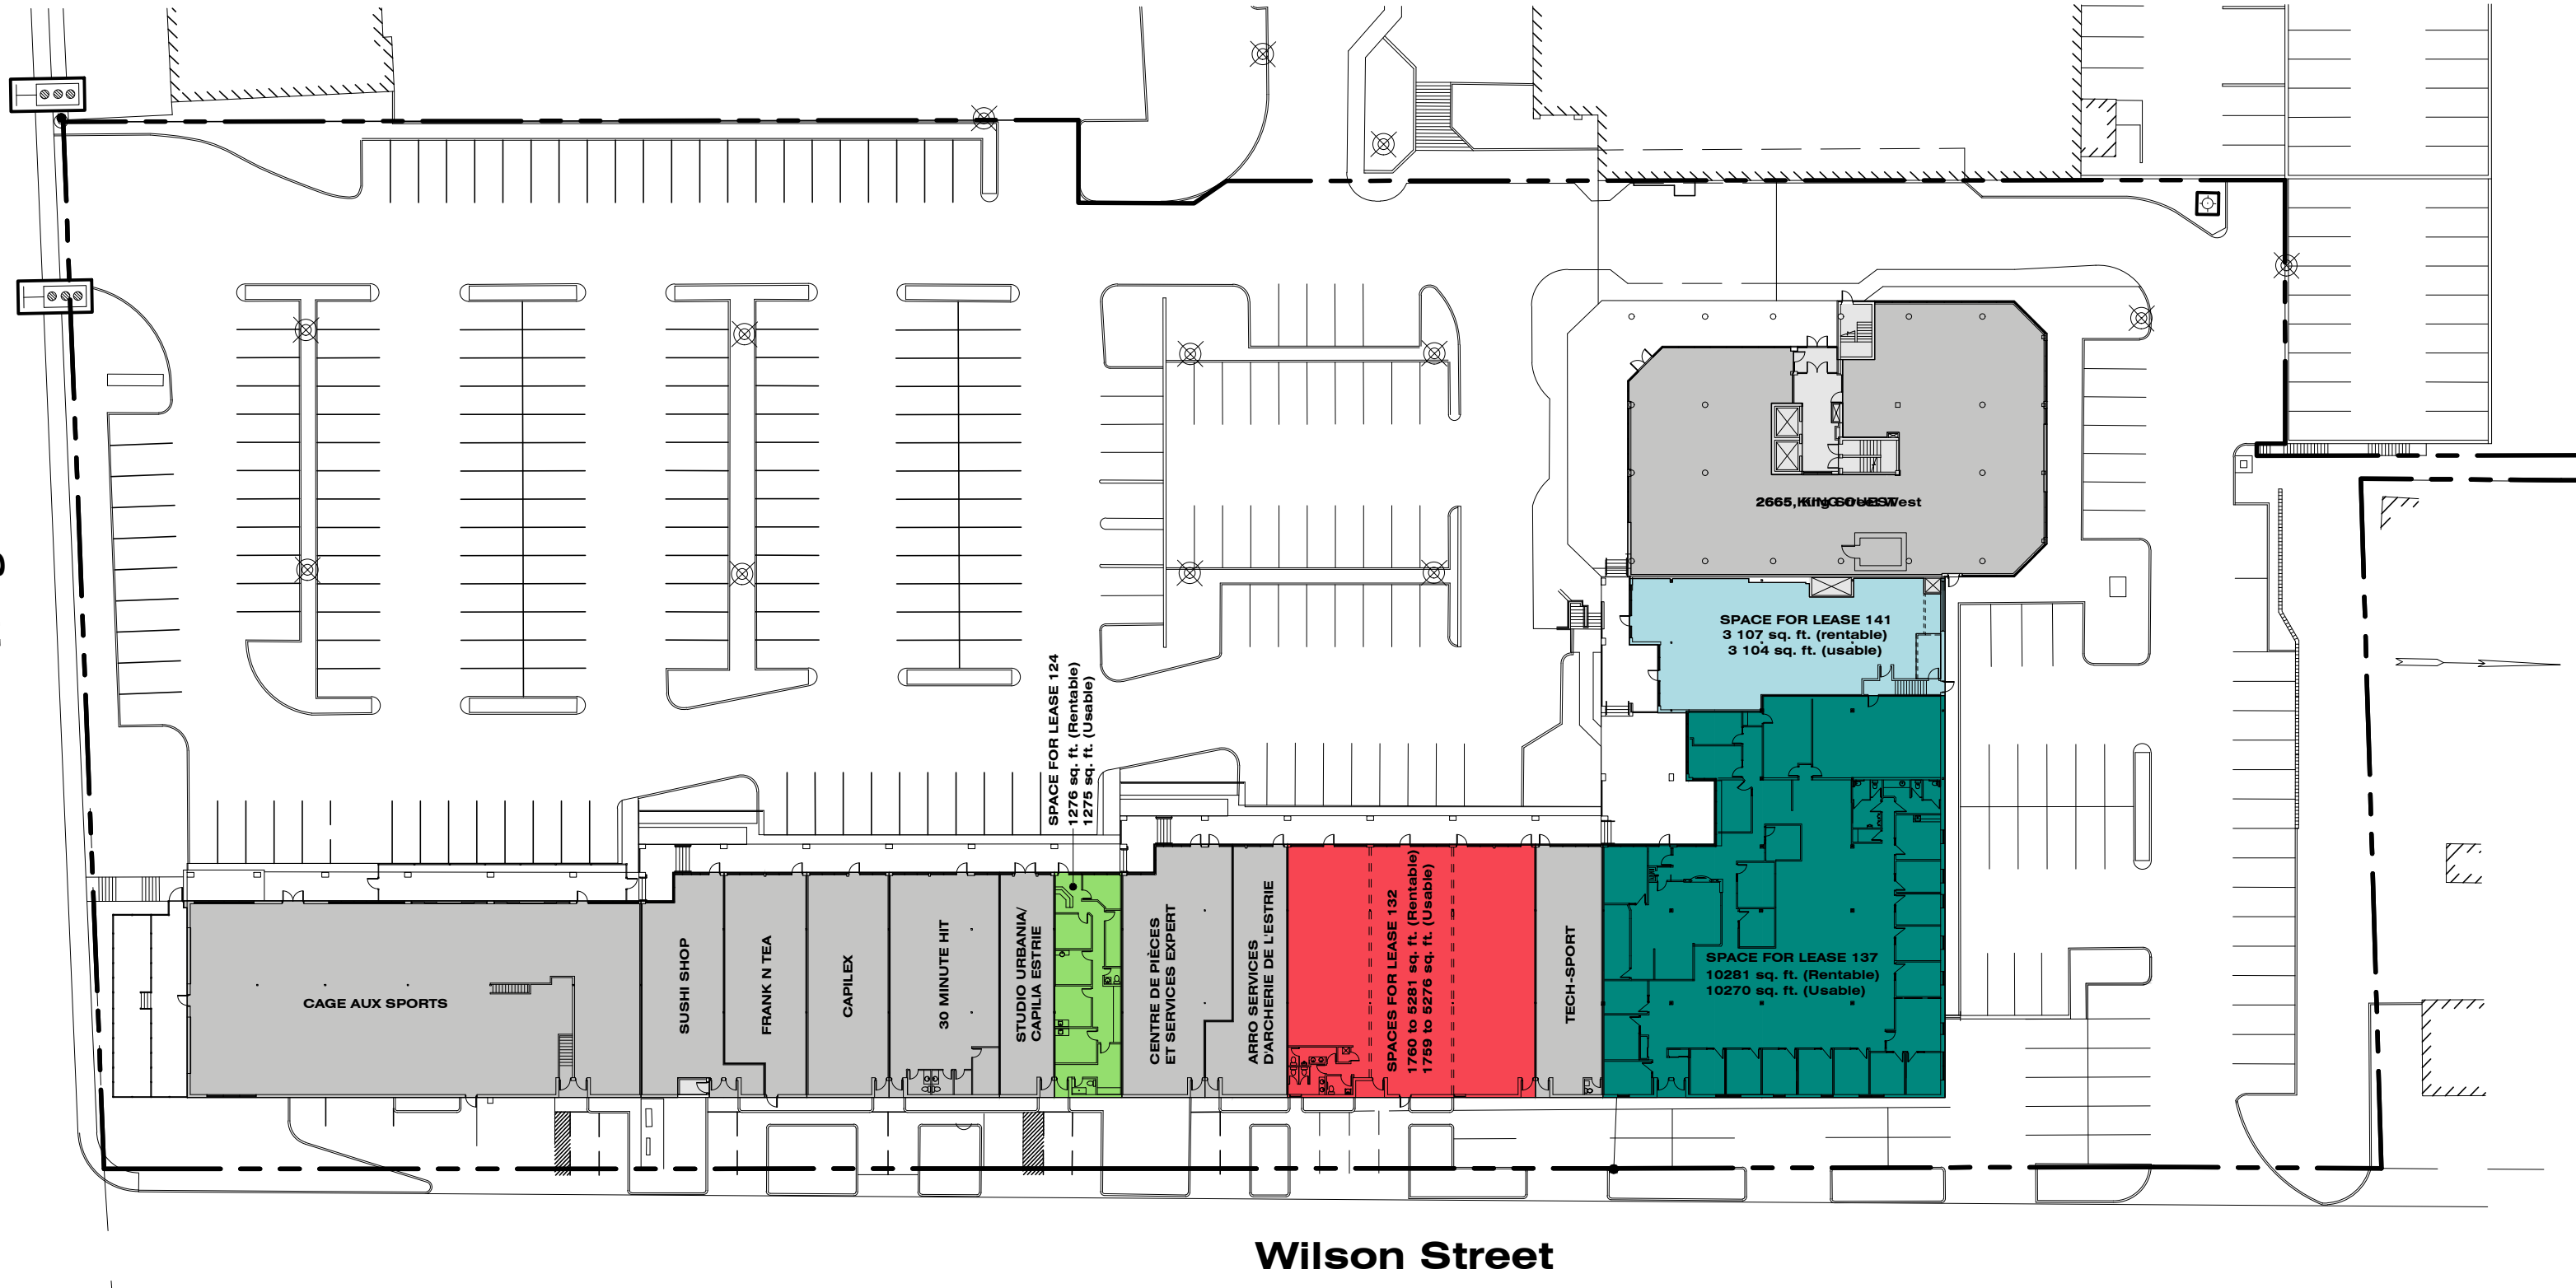

King Street West

**Rentable area:
3107 sq. ft.
Usable area:
3104 sq. ft
SPACE FOR LEASE
141**

**mezzanine
above**

SPACE 141
SCALE: 1:150