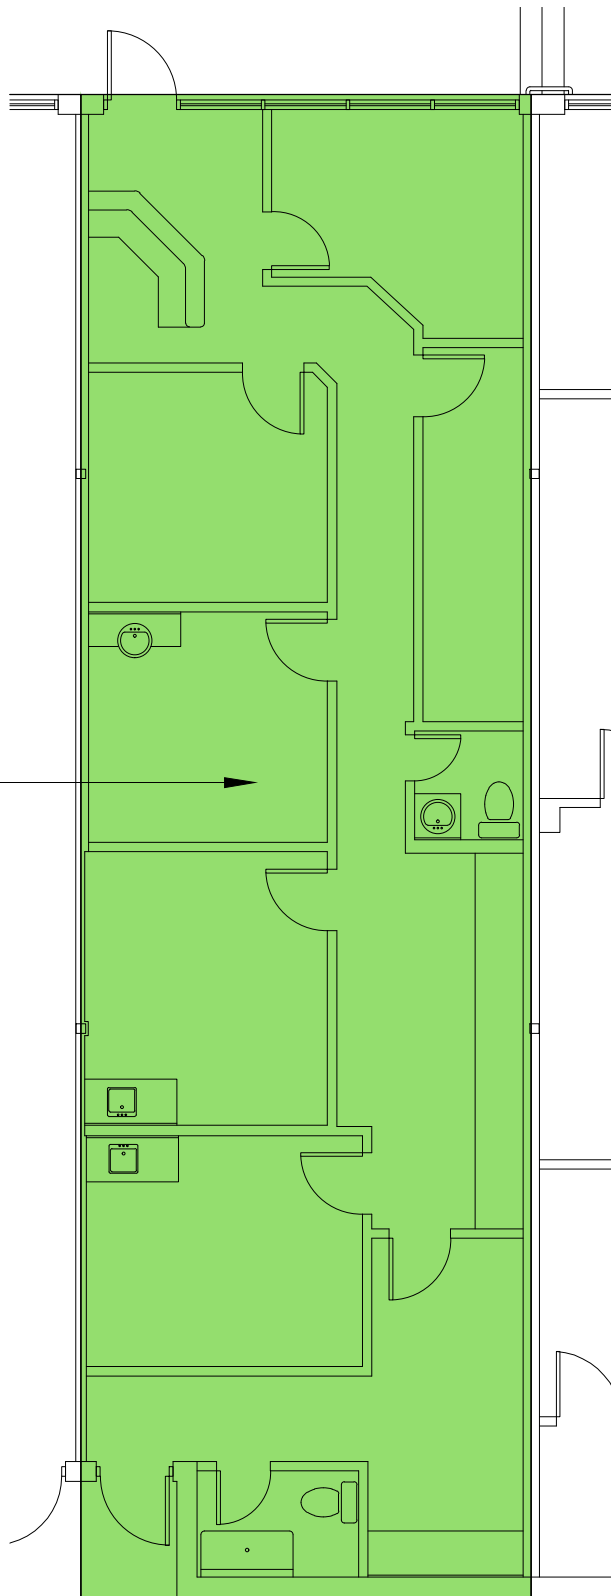

King Street West

Wilson Street

LEASABLE AREA:
1276 sq.ft.
USABLE AREA:
1275 sq.ft.
SPACE FOR LEASE
124

LOCAL 124
ÉCH: 1:100