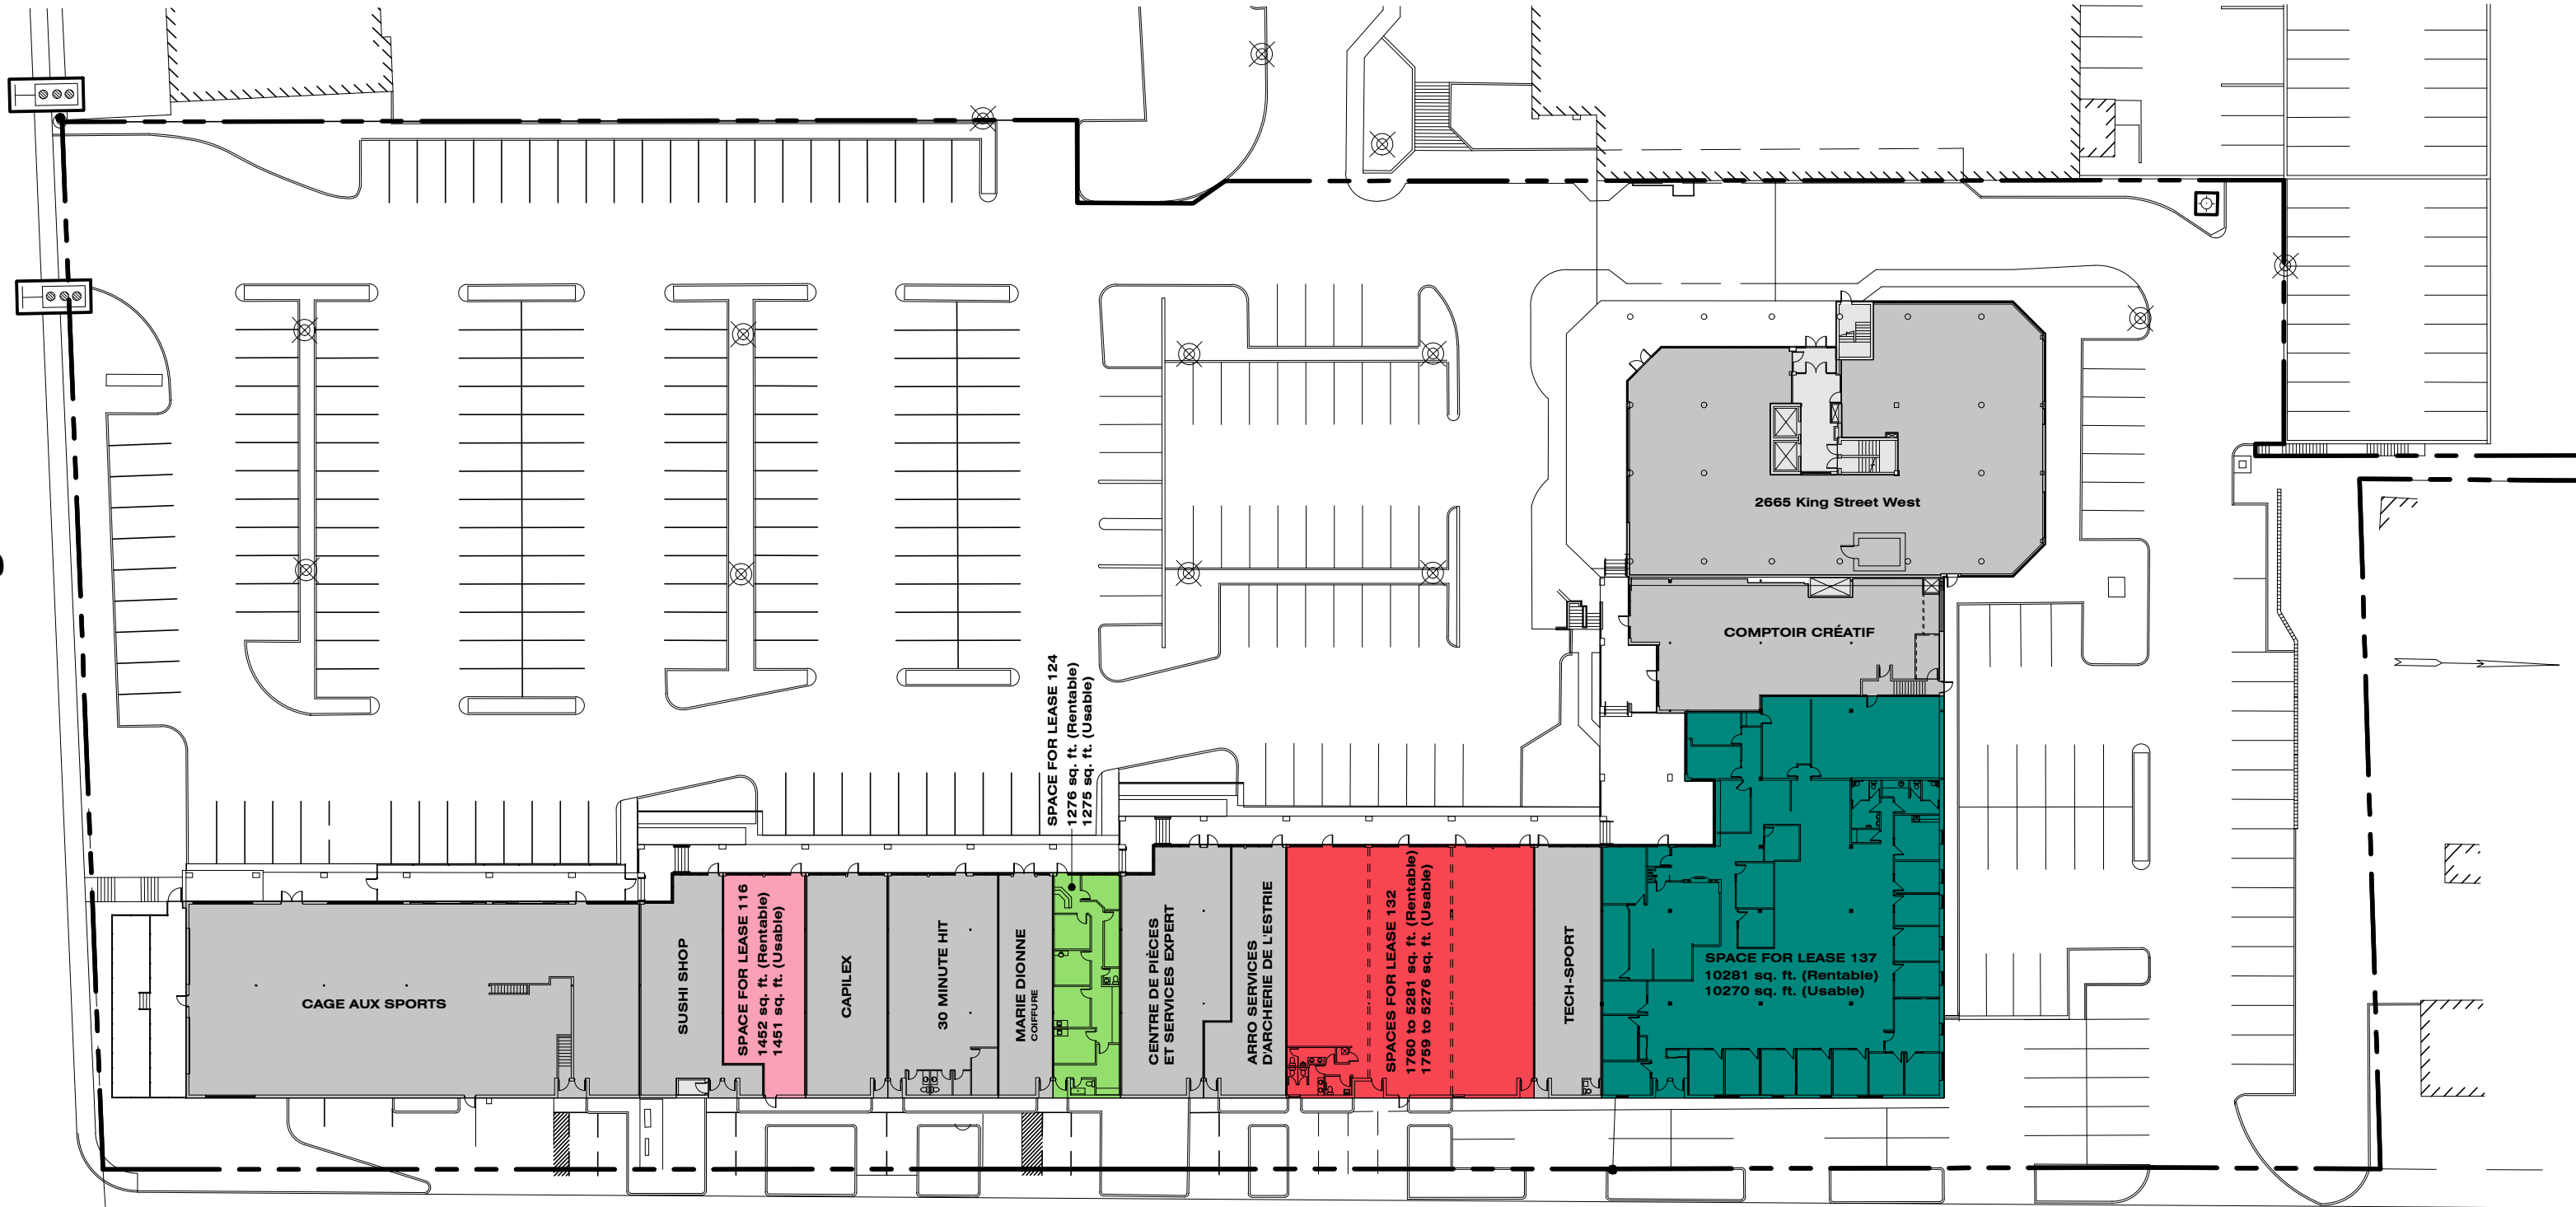

King Street West

Wilson Street

LEASABLE AREA:
1276 sq.ft.
USABLE AREA:
1275 sq.ft.
SPACE FOR LEASE
124

LOCAL 124
ÉCH: 1:100