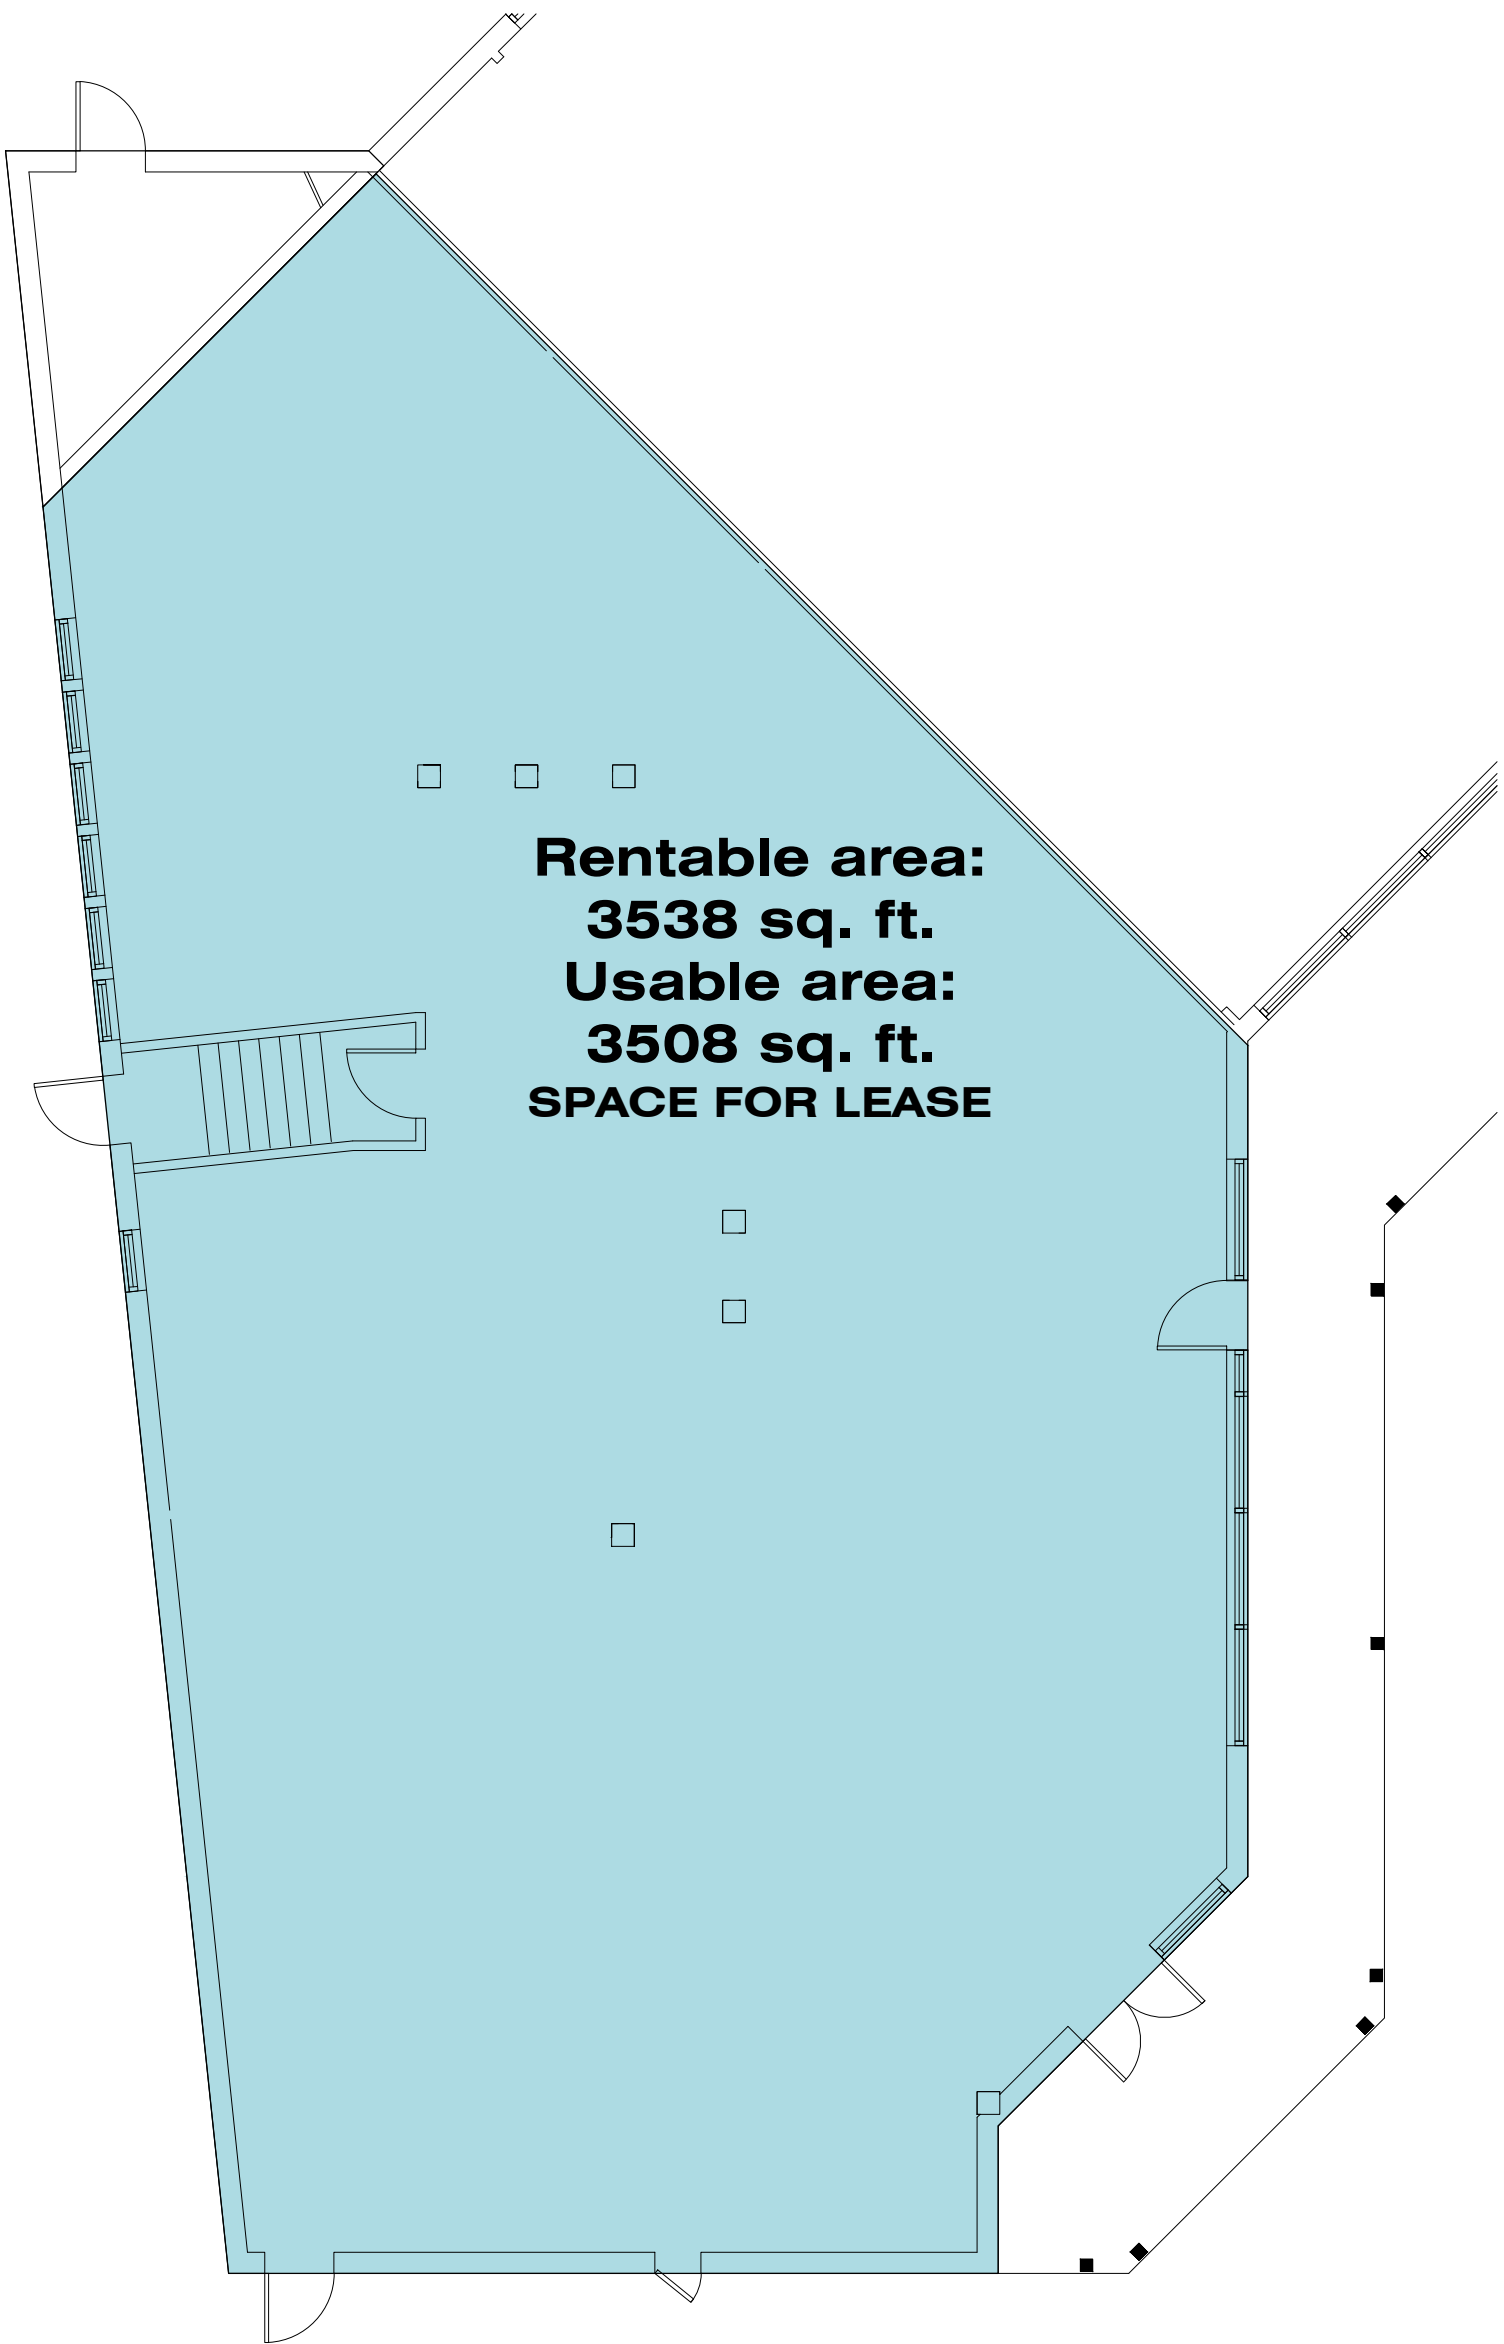

GROUND FLOOR

GROUND FLOOR - SPACE 2765 King Street West
SCALE: 1:100