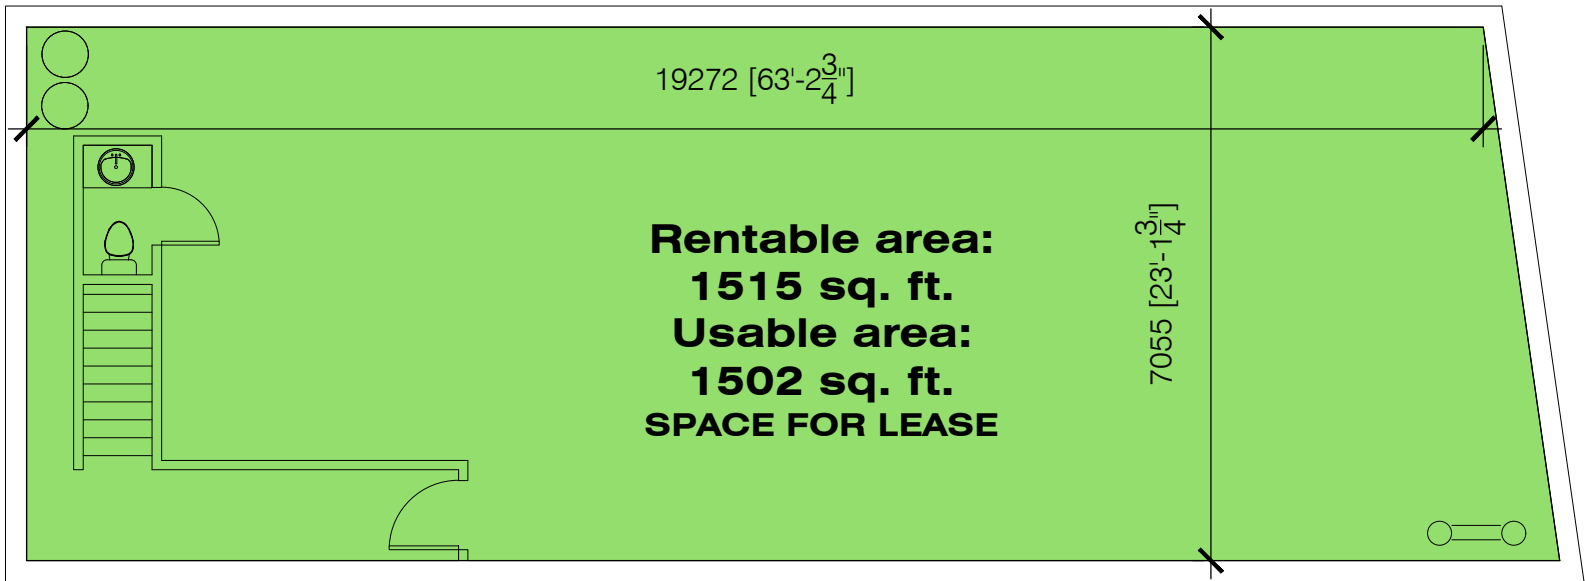

GROUND FLOOR

GROUND FLOOR - SPACE 2745 King Street West  
 SCALE: 1:100

LEVEL 0 - SPACE 2745 King Street West  
SCALE: 1:100