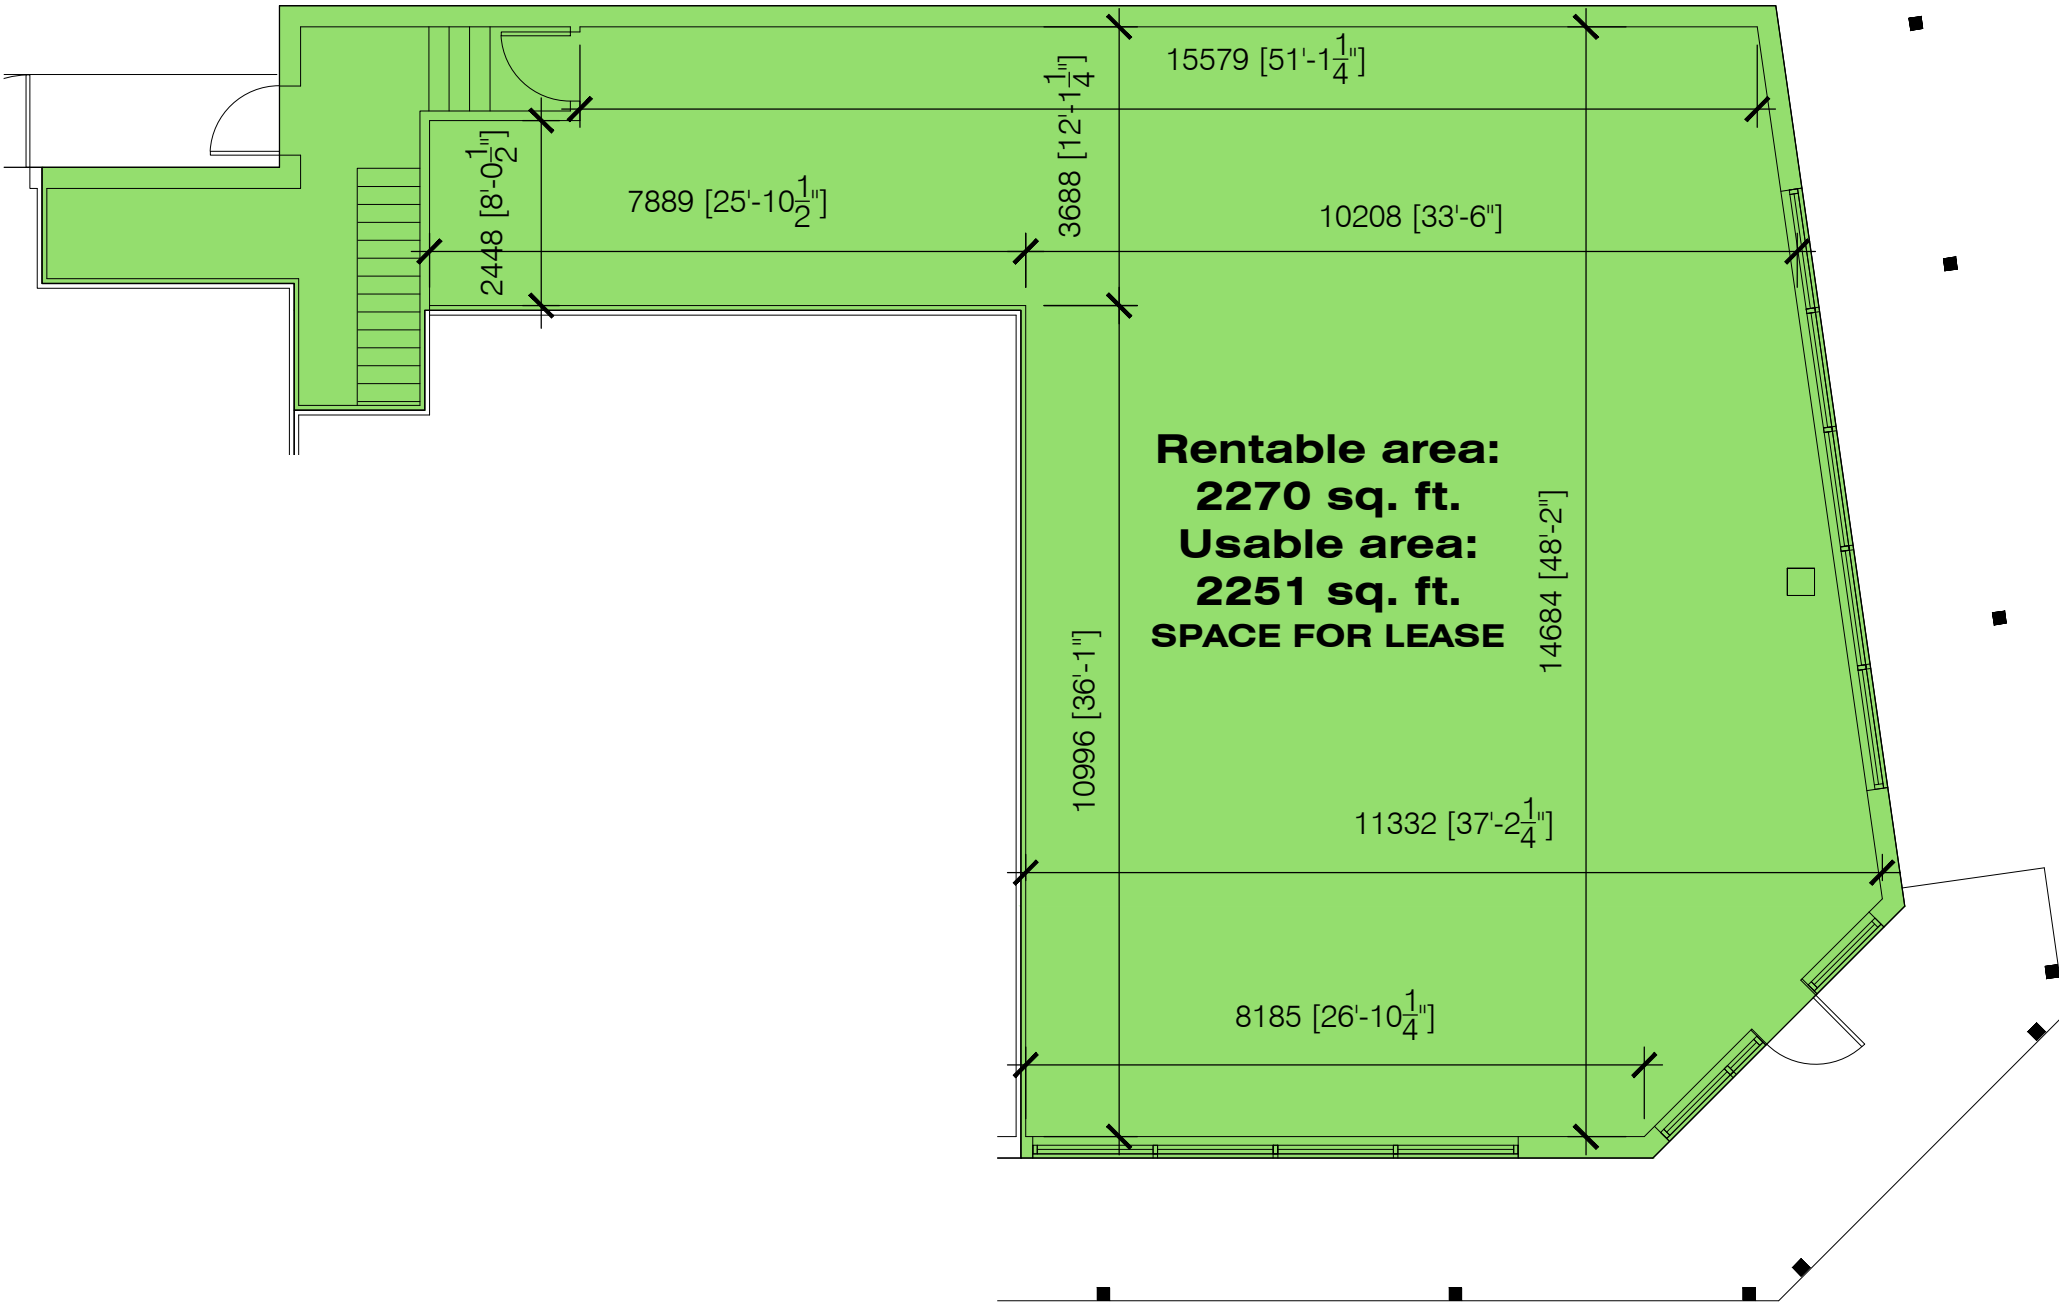

GROUND FLOOR

GROUND FLOOR - SPACE 2745 King Street West  
 SCALE: 1:100

LEVEL 0 - SPACE 2745 King Street West  
SCALE: 1:100