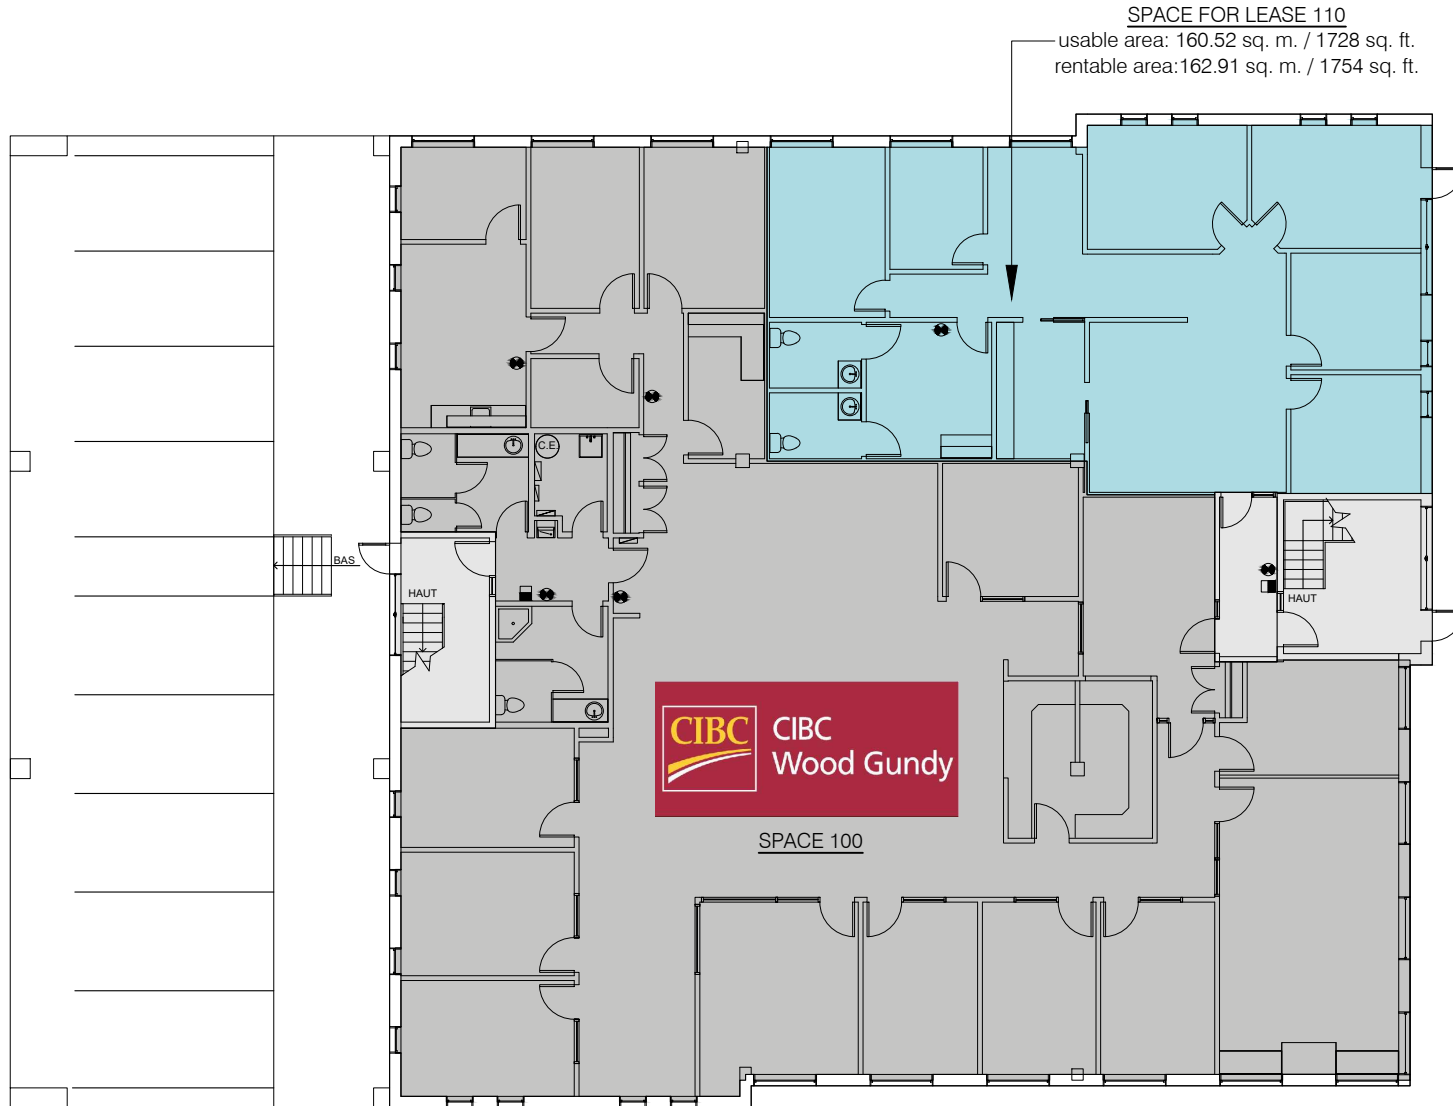

Parking

Parking

3000 King Street West - GROUND FLOOR

3000 King Street West - SPACE 110
SCALE: 1:100