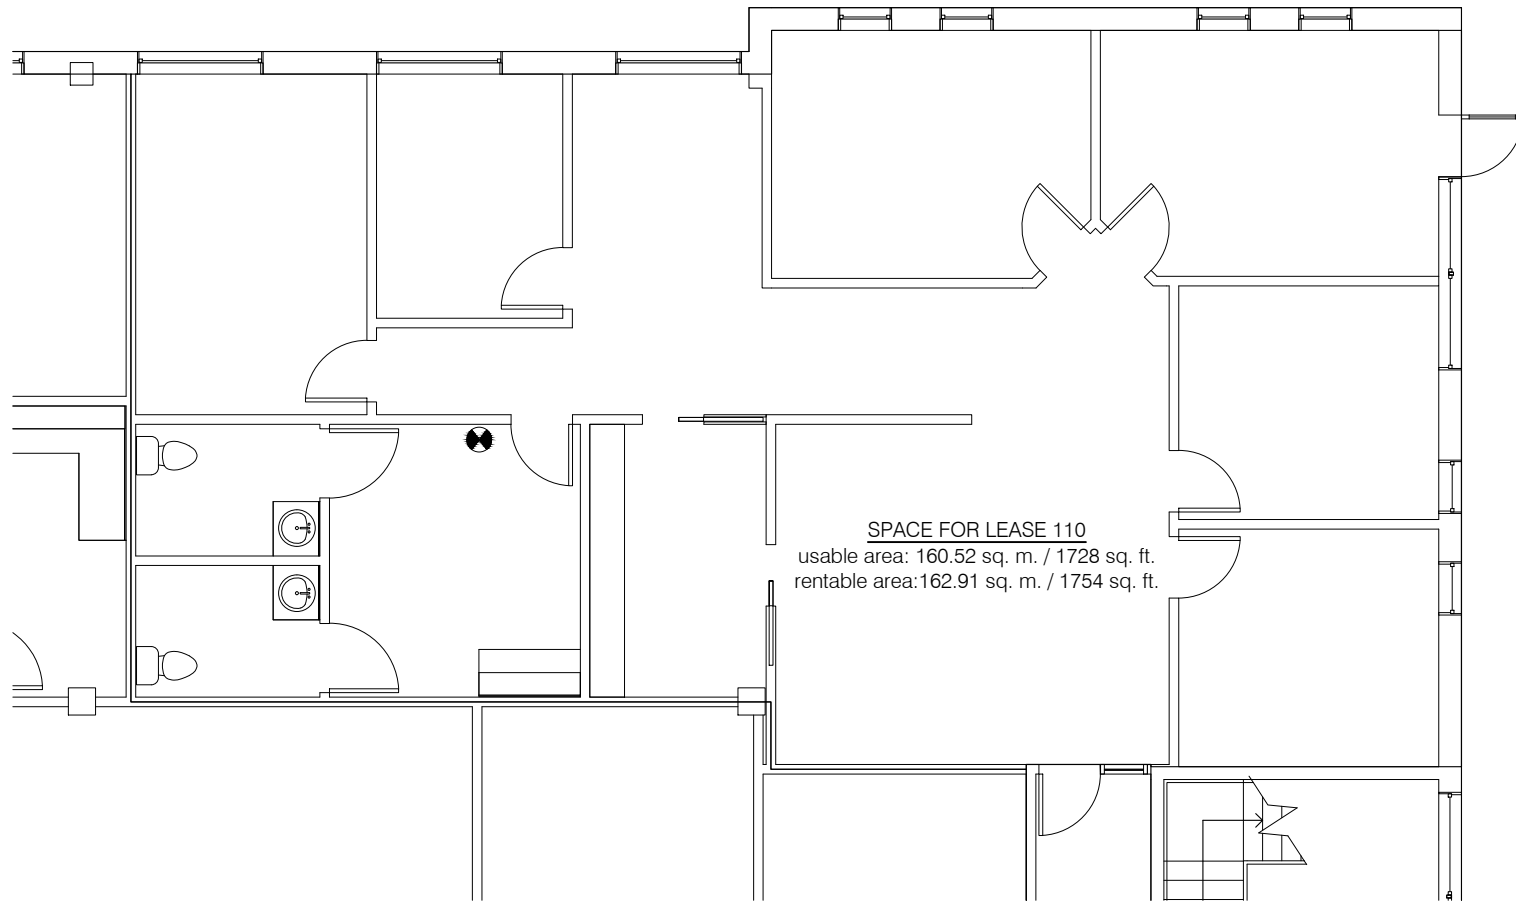

Parking

Parking

3000 King Street West - GROUND FLOOR

3000 King Street West - SPACE 110
SCALE: 1:100