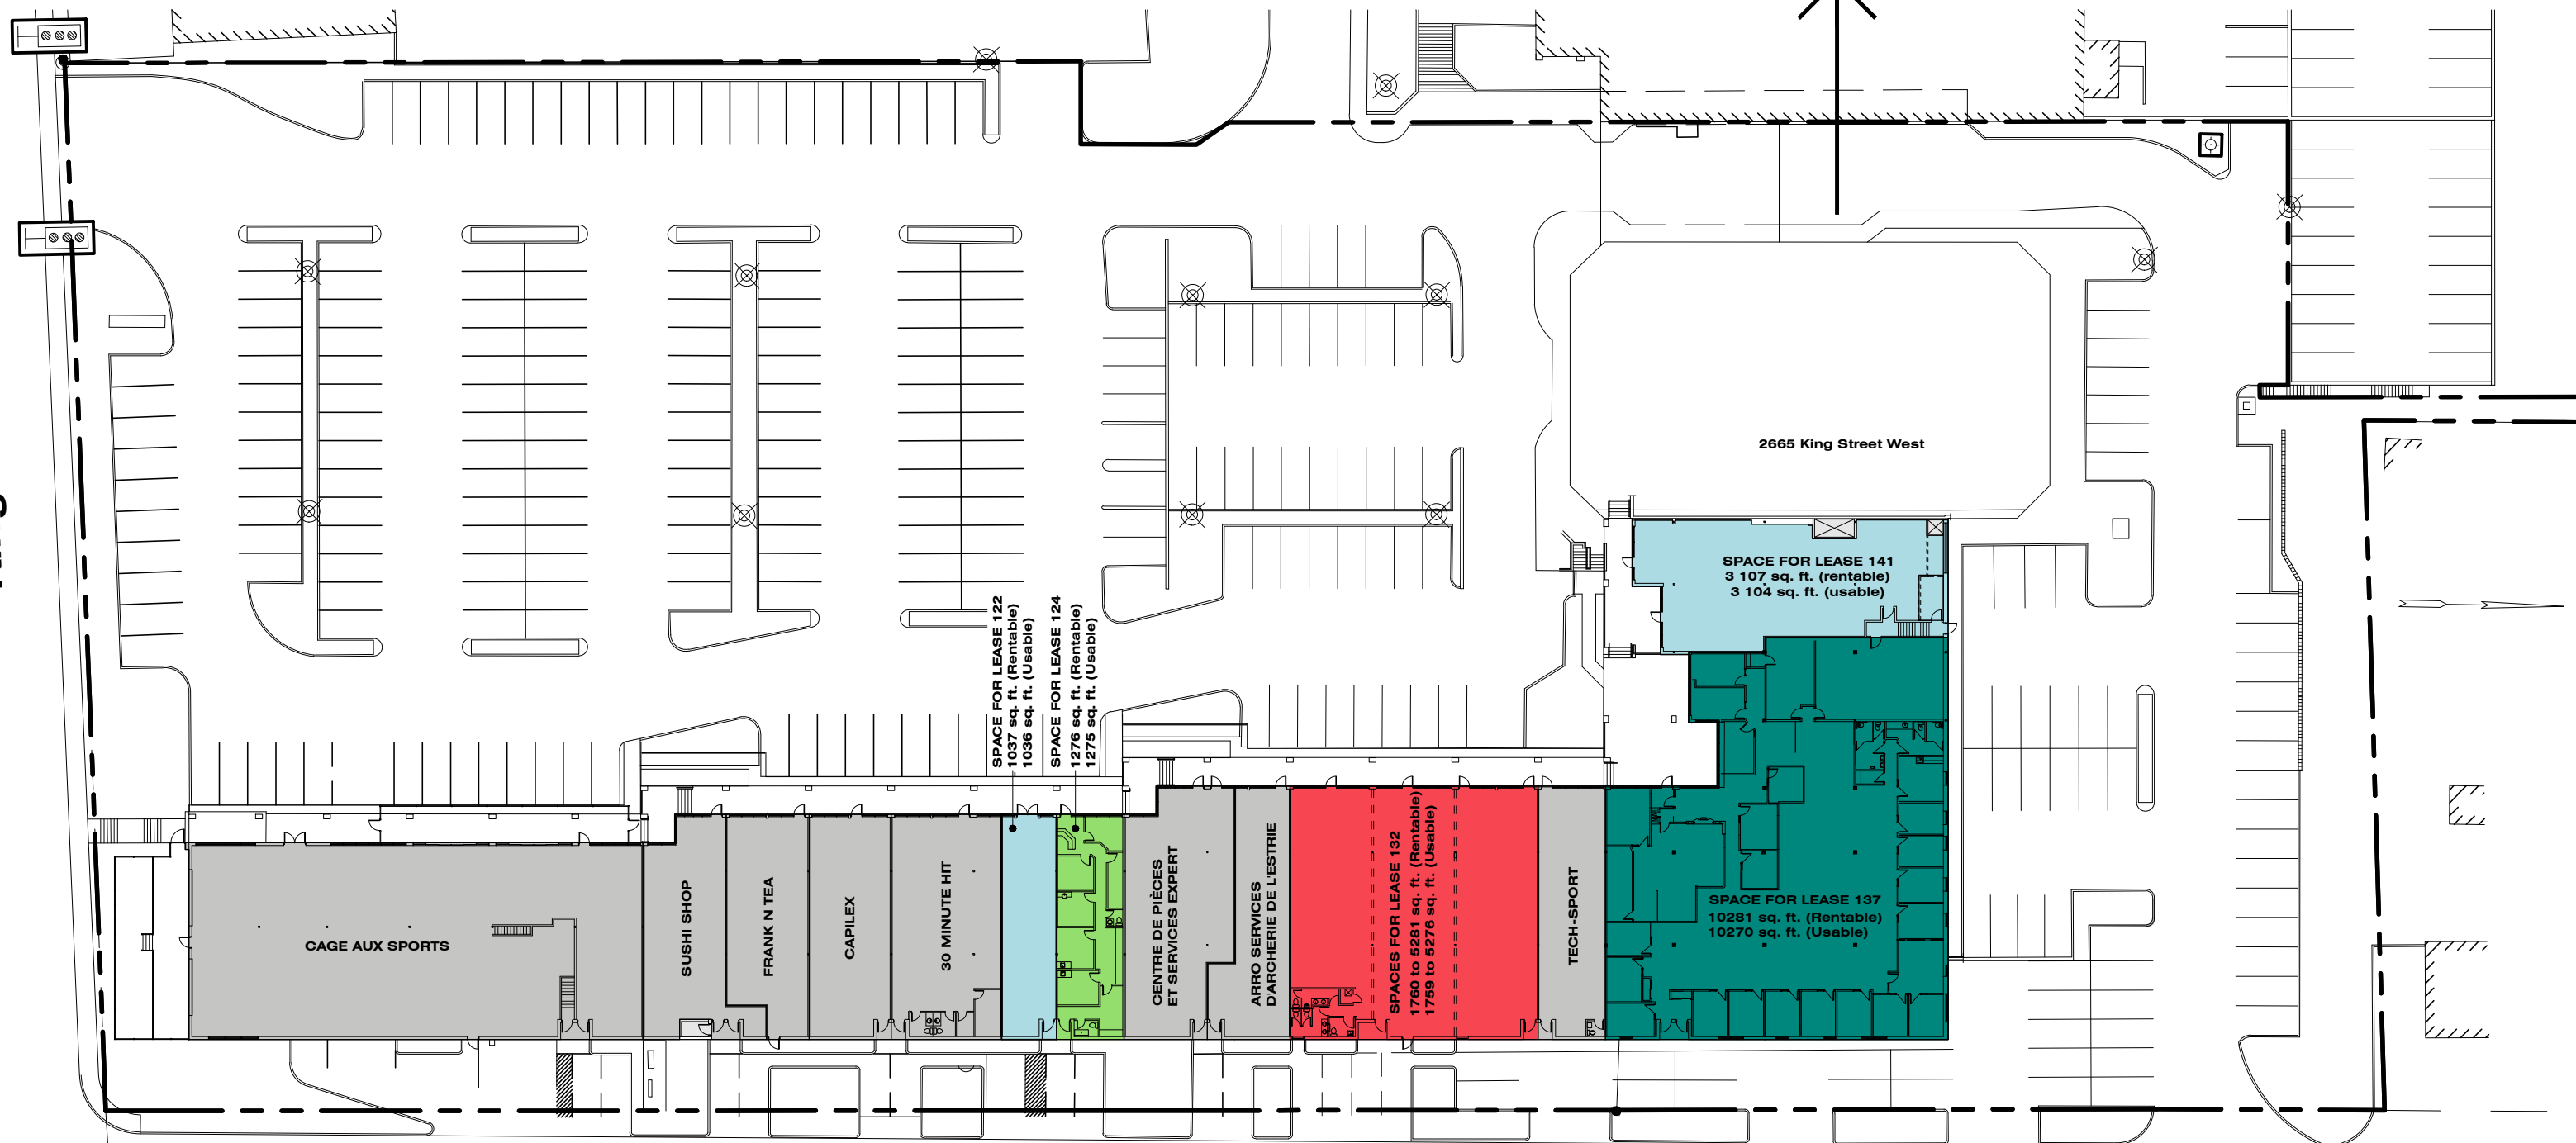

King Street West

Wilson Street

PLACE DES CONGRÈS - 2655-2665 King Street West

LEVEL 3

* The interior design of the space for lease can be adjusted as needed.

LEVEL 6

* The interior design of the spaces for lease can be adjusted as needed.

2665 King Street West

* The interior design of the spaces for lease can be adjusted as needed.

Rental area:
1109 sq. ft.
Usable area:
963 sq. ft.
**SPACE FOR LEASE
670**

Rental area:
2148 sq. ft.
Usable area:
1866 sq. ft.
**SPACE FOR LEASE
690**

LEVEL 6 - SPACE 690

SCALE: 1:100