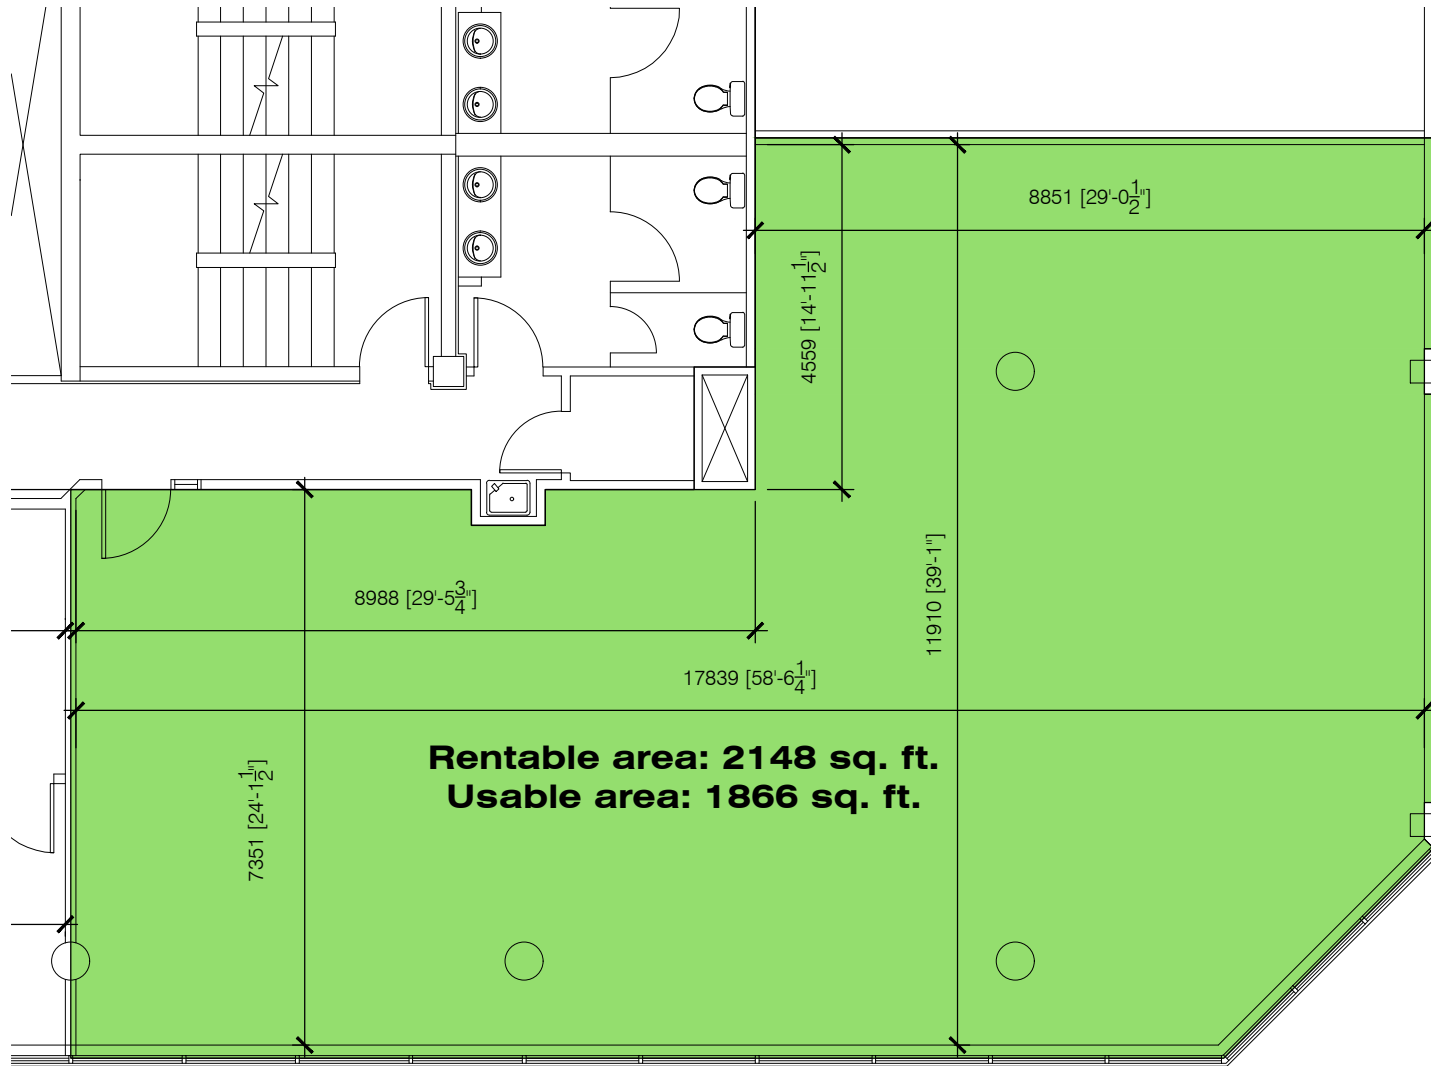

King Street West

Wilson Street

PLACE DES CONGRÈS - 2655-2665 King Street West

LEVEL 3

* The interior design of the space for lease can be adjusted as needed.

LEVEL 6

* The interior design of the spaces for lease can be adjusted as needed.

2665 King Street West

* The interior design of the spaces for lease can be adjusted as needed.

Rental area:
1109 sq. ft.
Usable area:
963 sq. ft.
**SPACE FOR LEASE
670**

Rental area:
2148 sq. ft.
Usable area:
1866 sq. ft.
**SPACE FOR LEASE
690**

LEVEL 6 - SPACE 690

SCALE: 1:100