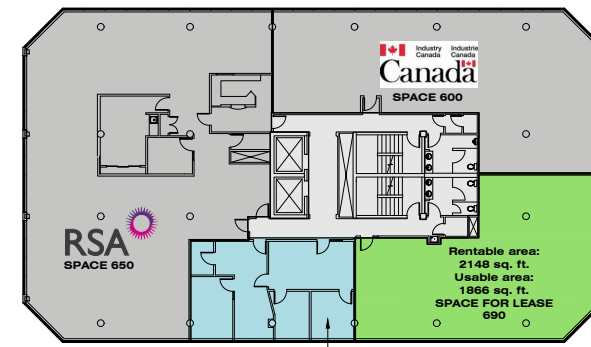

King Street West

Wilson Street

PLACE DES CONGRÈS - 2655-2665 King Street West

LEVEL 3

* The interior design of the space for lease can be adjusted as needed.

LEVEL 6

* The interior design of the spaces for lease can be adjusted as needed.

2665 King Street West

* The interior design of the spaces for lease can be adjusted as needed.

Rental area:
1109 sq. ft.
Usable area:
963 sq. ft.
**SPACE FOR LEASE
670**

Rental area:
2148 sq. ft.
Usable area:
1866 sq. ft.
**SPACE FOR LEASE
690**

LEVEL 6 - SPACE 690

SCALE: 1:100