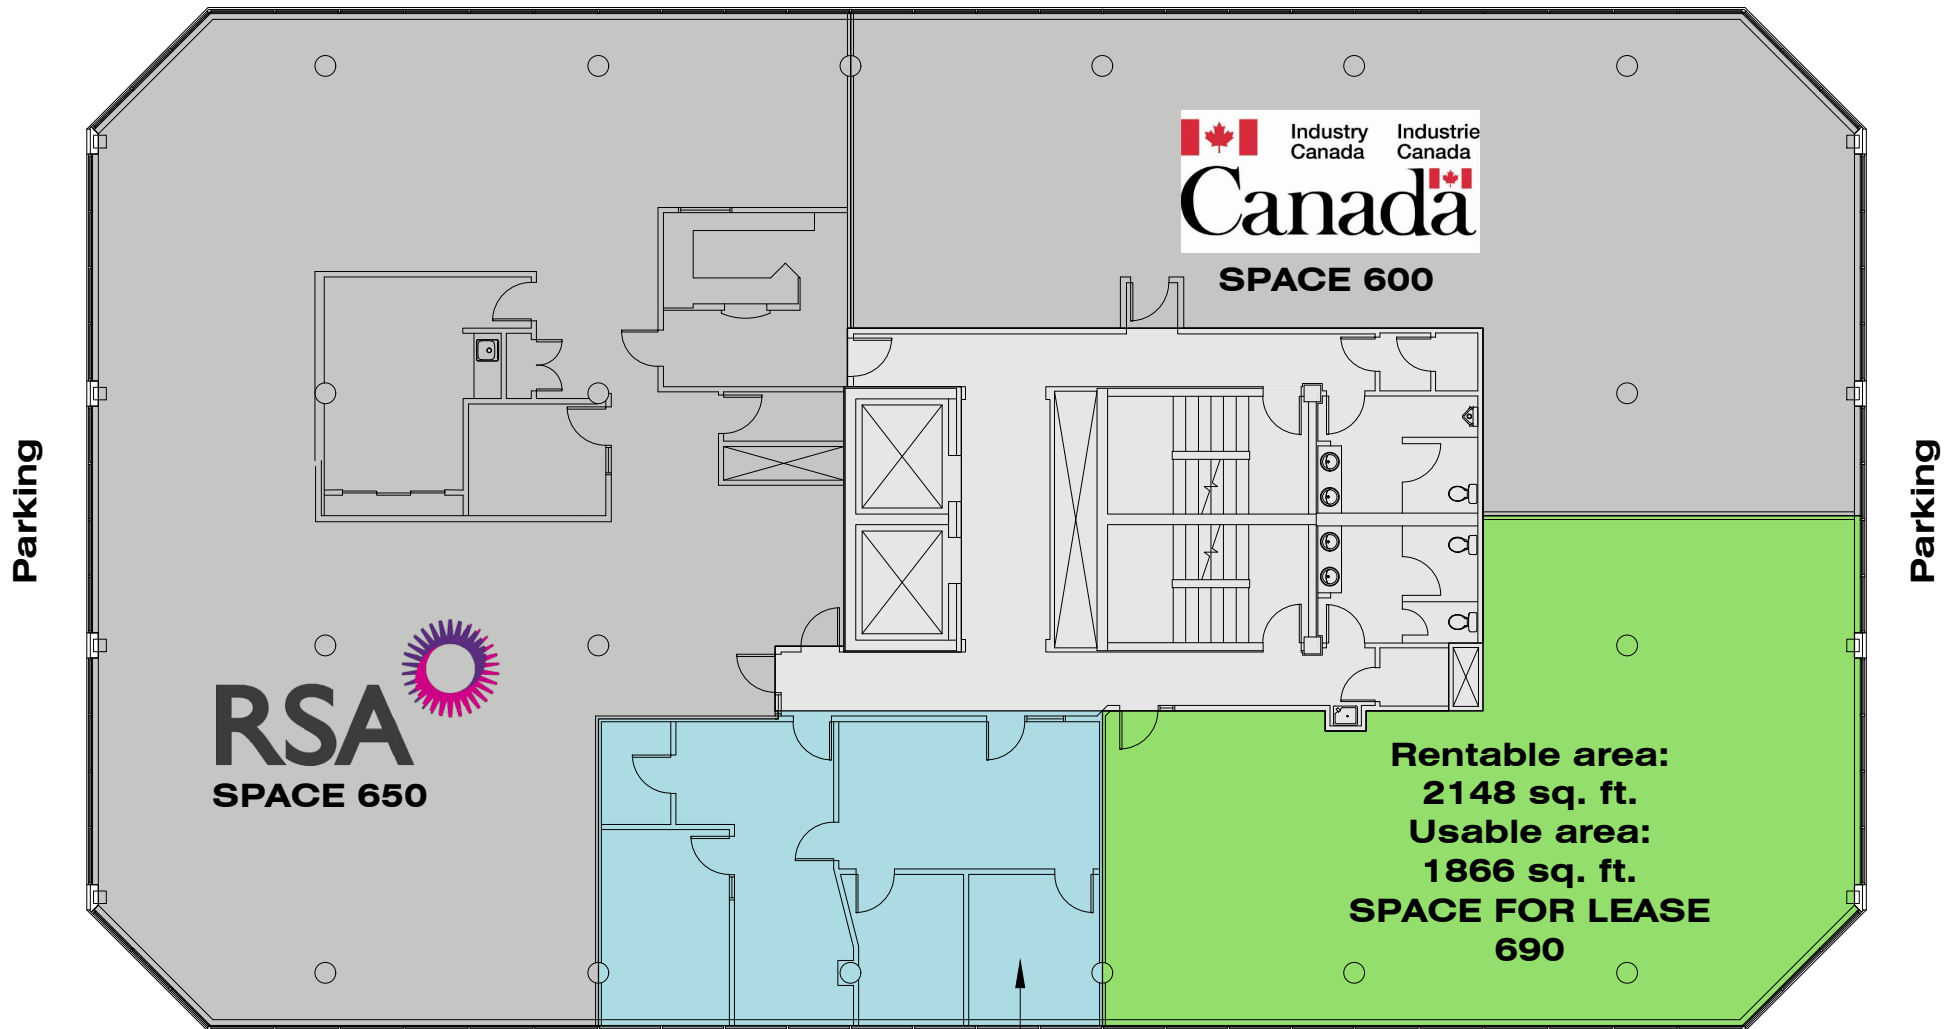

King Street West

Wilson Street

PLACE DES CONGRÈS - 2655-2665 King Street West

LEVEL 3

* The interior design of the space for lease can be adjusted as needed.

LEVEL 6

* The interior design of the spaces for lease can be adjusted as needed.

2665 King Street West

* The interior design of the spaces for lease can be adjusted as needed.

Rental area:
1109 sq. ft.
Usable area:
963 sq. ft.
**SPACE FOR LEASE
670**

Rental area:
2148 sq. ft.
Usable area:
1866 sq. ft.
**SPACE FOR LEASE
690**

LEVEL 6 - SPACE 690

SCALE: 1:100