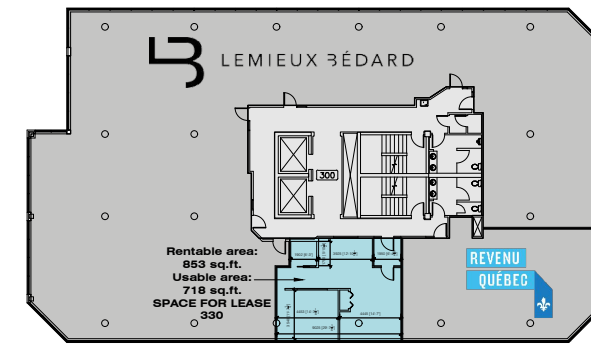

King Street West

Wilson Street

PLACE DES CONGRÈS - 2655-2665 King Street West

LEVEL 3

* The interior design of the space for lease can be adjusted as needed.

LEVEL 6

* The interior design of the spaces for lease can be adjusted as needed.

2665 King Street West

* The interior design of the spaces for lease can be adjusted as needed.

Rental area:
1109 sq. ft.
Usable area:
963 sq. ft.
**SPACE FOR LEASE
670**

Rental area:
2148 sq. ft.
Usable area:
1866 sq. ft.
**SPACE FOR LEASE
690**

LEVEL 6 - SPACE 690

SCALE: 1:100