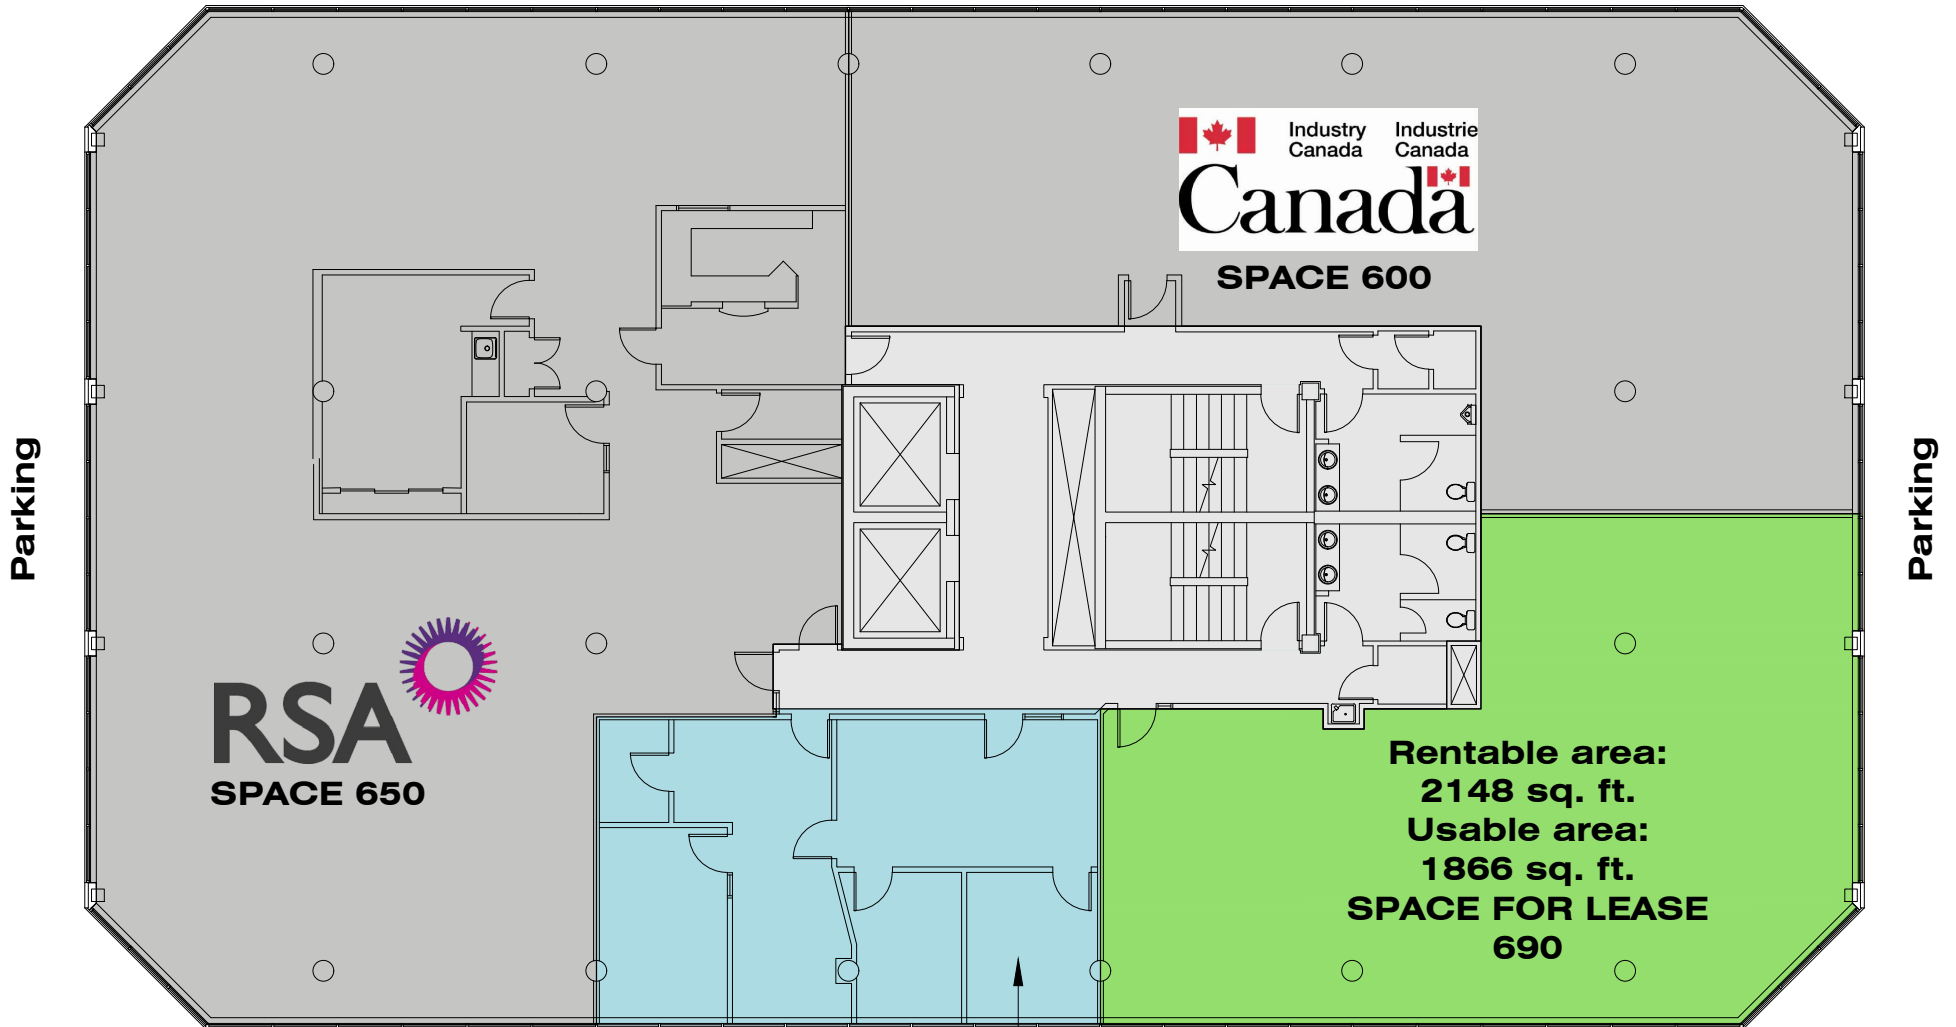

King Street West

Wilson Street

PLACE DES CONGRÈS - 2655-2665 King Street West

LEVEL 3

\* The interior design of the space for lease can be adjusted as needed.

LEVEL 6

\* The interior design of the spaces for lease can be adjusted as needed.

2665 King Street West

\* The interior design of the spaces for lease can be adjusted as needed.

**Rentable area: 1109 sq. ft.**  
**Usable area: 963 sq. ft.**  
**SPACE FOR LEASE 670**

LEVEL 6 - SPACE 670

SCALE: 1:100