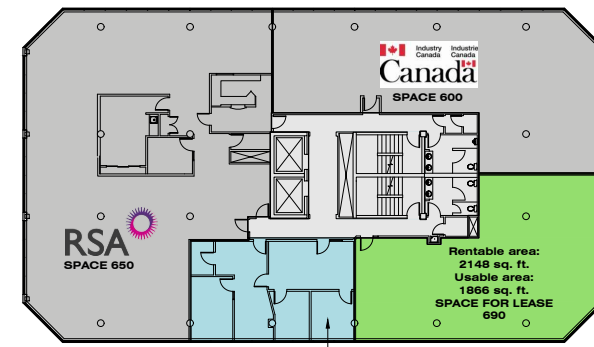

King Street West

Wilson Street

PLACE DES CONGRÈS - 2655-2665 King Street West

LEVEL 3

\* The interior design of the space for lease can be adjusted as needed.

LEVEL 6

\* The interior design of the spaces for lease can be adjusted as needed.

2665 King Street West

\* The interior design of the spaces for lease can be adjusted as needed.

**Rentable area: 1109 sq. ft.**  
**Usable area: 963 sq. ft.**  
**SPACE FOR LEASE 670**

LEVEL 6 - SPACE 670

SCALE: 1:100