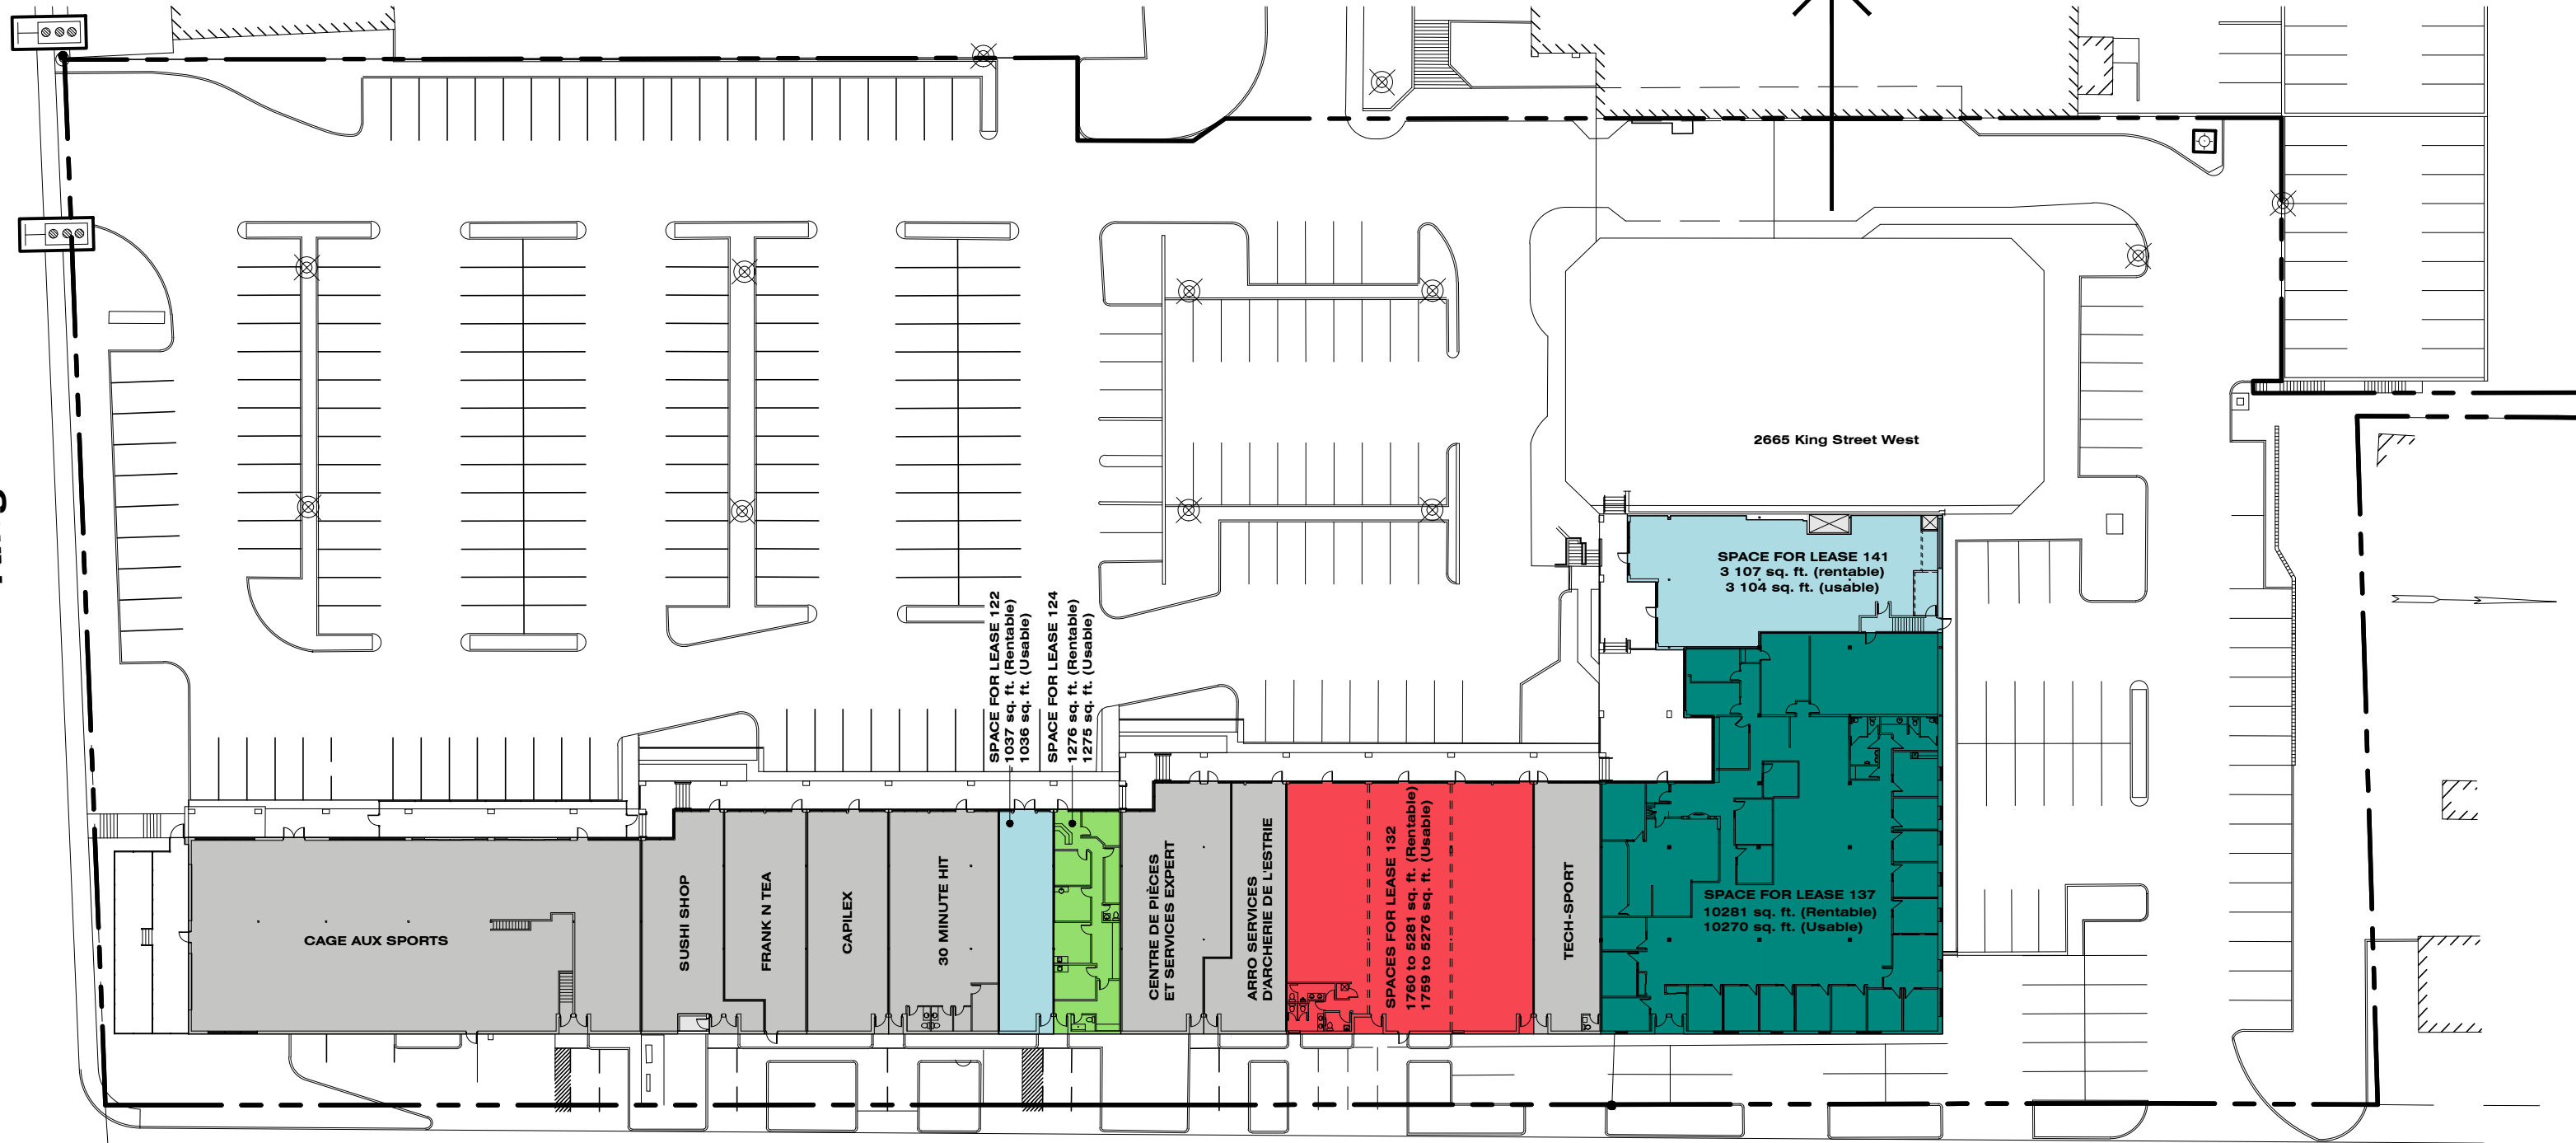

King Street West

Wilson Street

PLACE DES CONGRÈS - 2655-2665 King Street West

LEVEL 3

\* The interior design of the space for lease can be adjusted as needed.

LEVEL 6

\* The interior design of the spaces for lease can be adjusted as needed.

2665 King Street West

\* The interior design of the spaces for lease can be adjusted as needed.

**Rentable area: 1109 sq. ft.**  
**Usable area: 963 sq. ft.**  
**SPACE FOR LEASE 670**

LEVEL 6 - SPACE 670

SCALE: 1:100