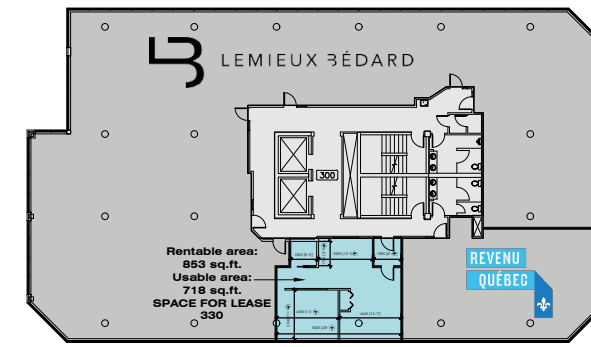

King Street West

Wilson Street

PLACE DES CONGRÈS - 2655-2665 King Street West

LEVEL 3

\* The interior design of the space for lease can be adjusted as needed.

LEVEL 6

\* The interior design of the spaces for lease can be adjusted as needed.

2665 King Street West

\* The interior design of the spaces for lease can be adjusted as needed.

**Rentable area: 1109 sq. ft.**  
**Usable area: 963 sq. ft.**  
**SPACE FOR LEASE 670**

LEVEL 6 - SPACE 670

SCALE: 1:100