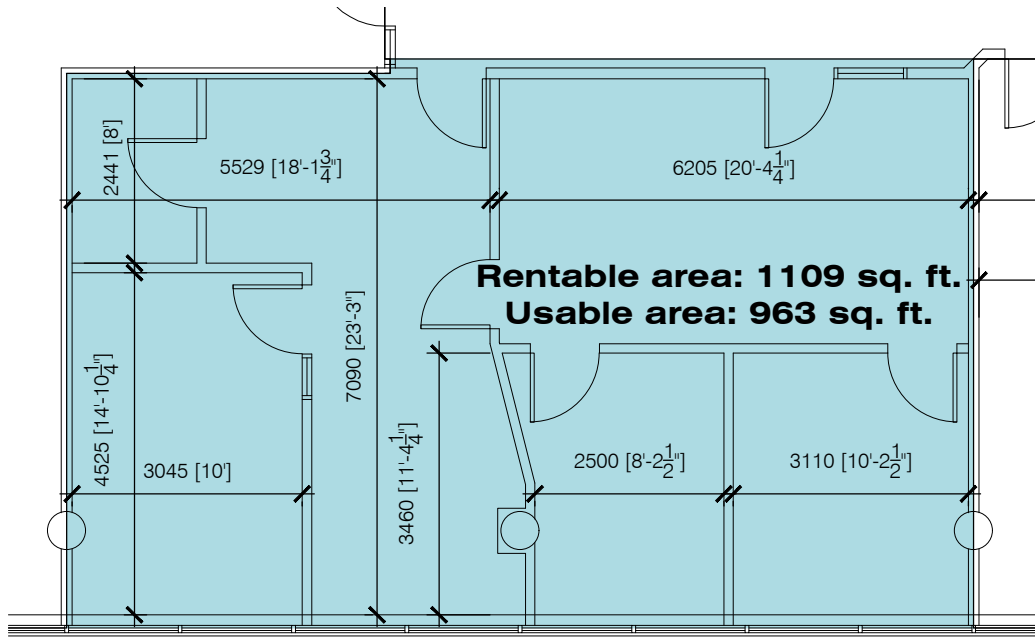

King Street West

Wilson Street

PLACE DES CONGRÈS - 2655-2665 King Street West

LEVEL 3

\* The interior design of the space for lease can be adjusted as needed.

LEVEL 6

\* The interior design of the spaces for lease can be adjusted as needed.

2665 King Street West

\* The interior design of the spaces for lease can be adjusted as needed.

**Rentable area: 1109 sq. ft.**  
**Usable area: 963 sq. ft.**  
**SPACE FOR LEASE 670**

LEVEL 6 - SPACE 670

SCALE: 1:100