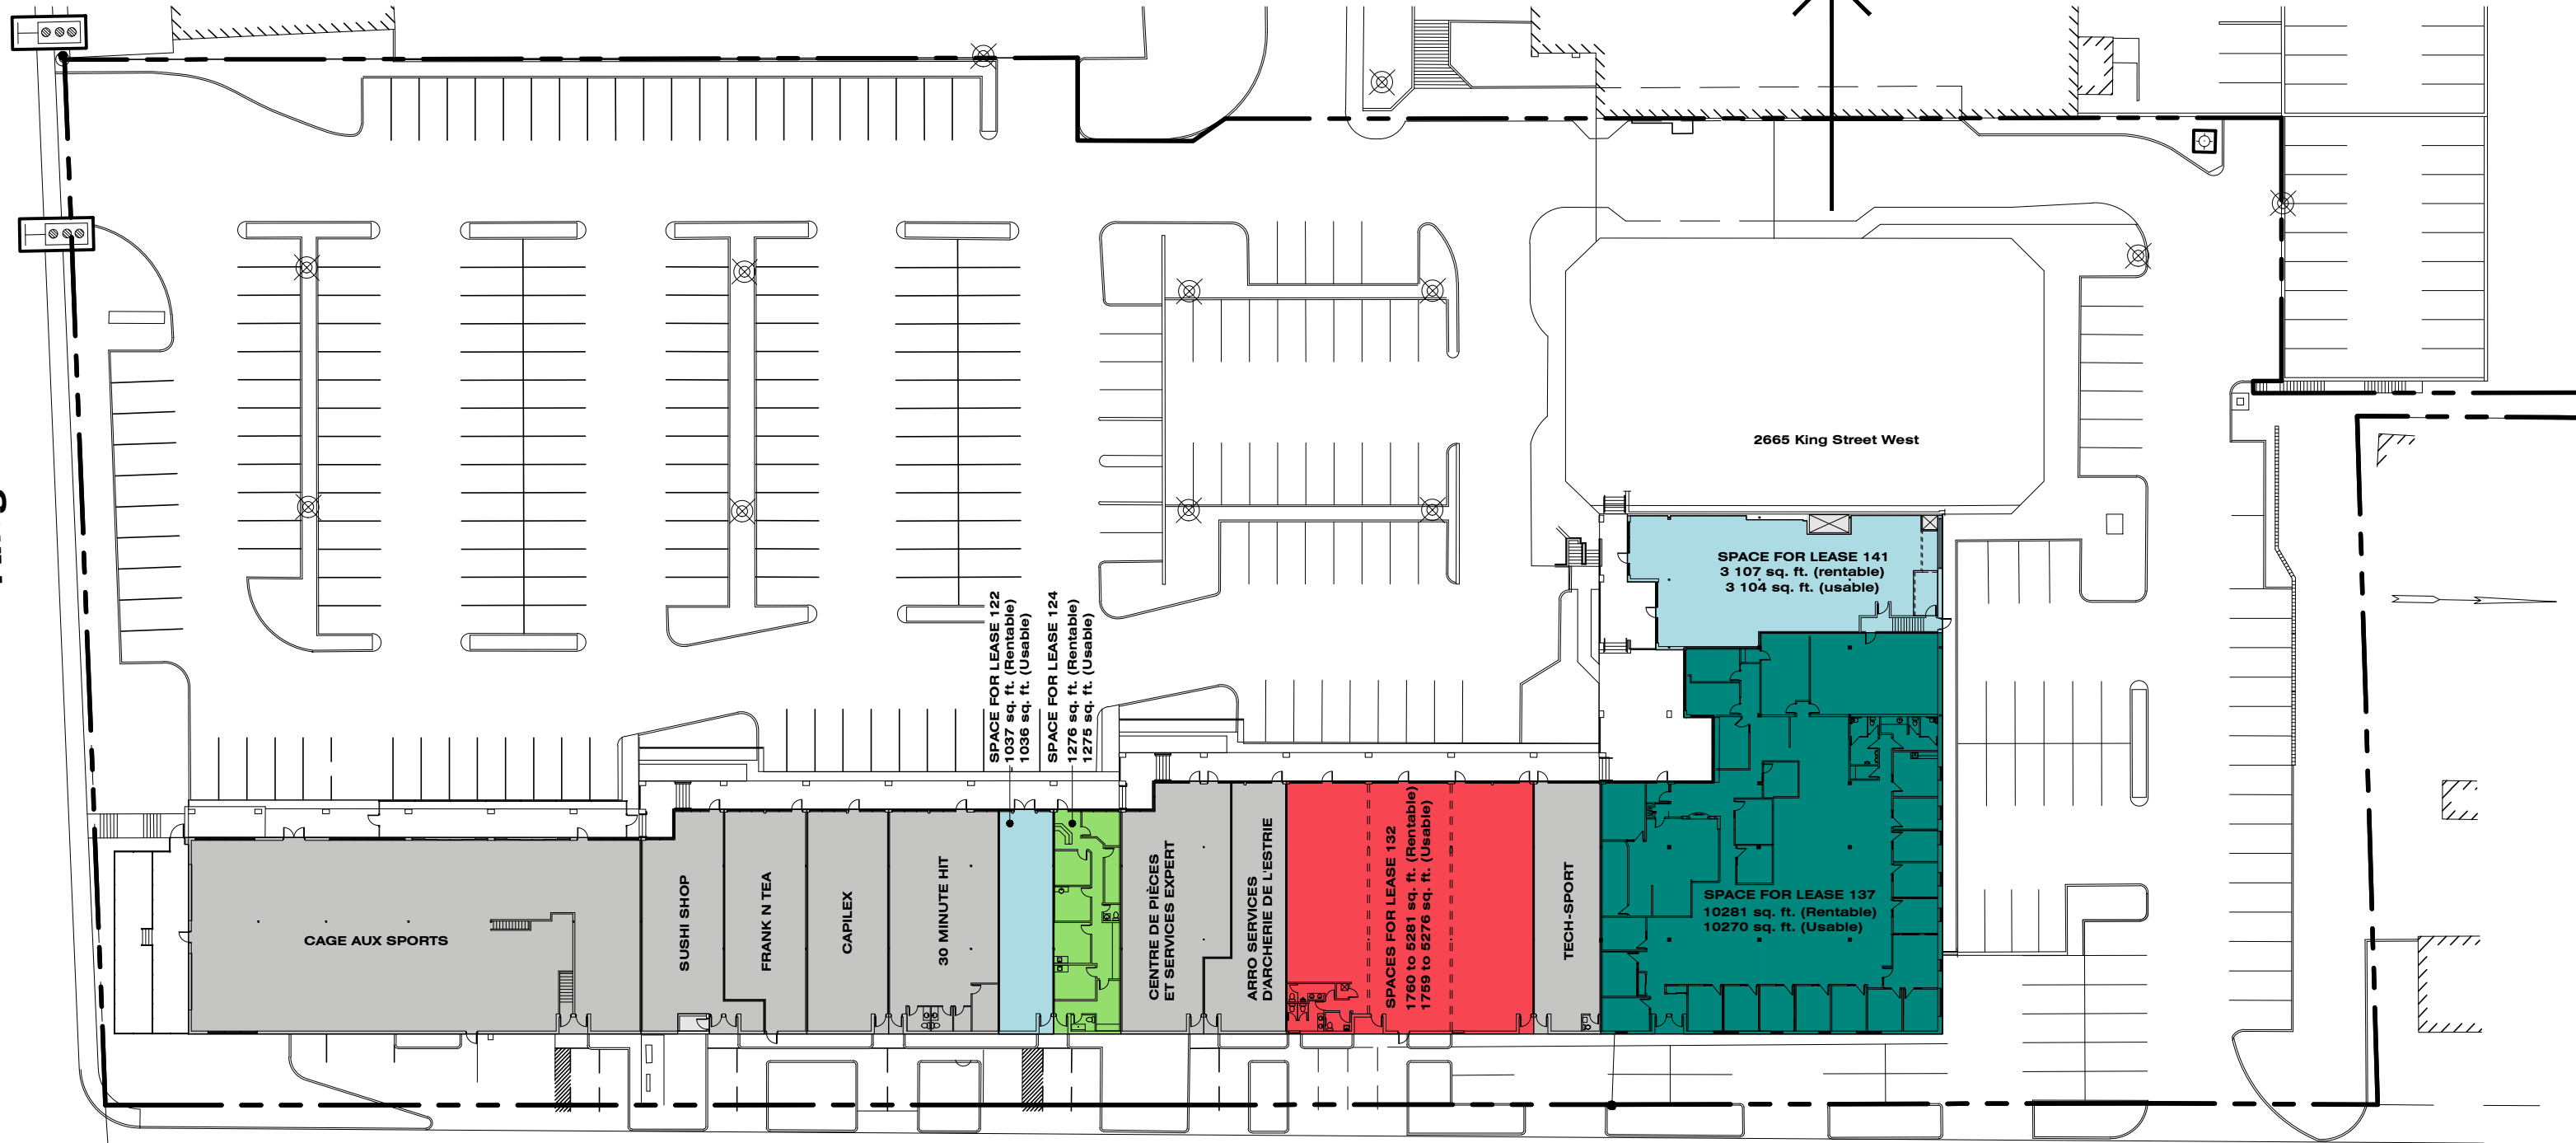

King Street West

Wilson Street

PLACE DES CONGRÈS - 2655-2665 King Street West

LEVEL 3

* The interior design of the space for lease can be adjusted as needed.

LEVEL 6

* The interior design of the spaces for lease can be adjusted as needed.

2665, King Street West

* The interior design of the space for lease can be adjusted as needed.

LEVEL 3

LEVEL 3 - SPACE 330

SCALE: 1:100