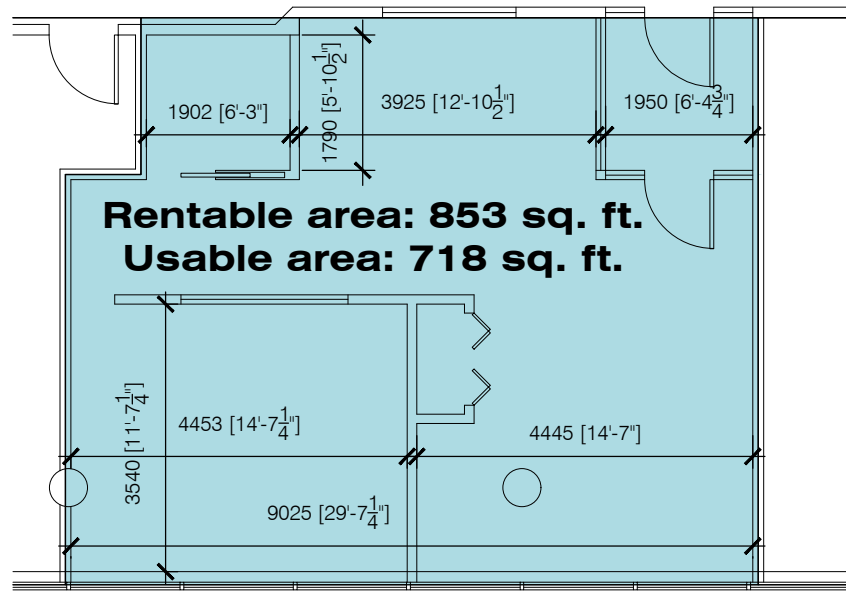

King Street West

Wilson Street

PLACE DES CONGRÈS - 2655-2665 King Street West

LEVEL 3

* The interior design of the space for lease can be adjusted as needed.

LEVEL 6

* The interior design of the spaces for lease can be adjusted as needed.

2665, King Street West

* The interior design of the space for lease can be adjusted as needed.

LEVEL 3

LEVEL 3 - SPACE 330

SCALE: 1:100