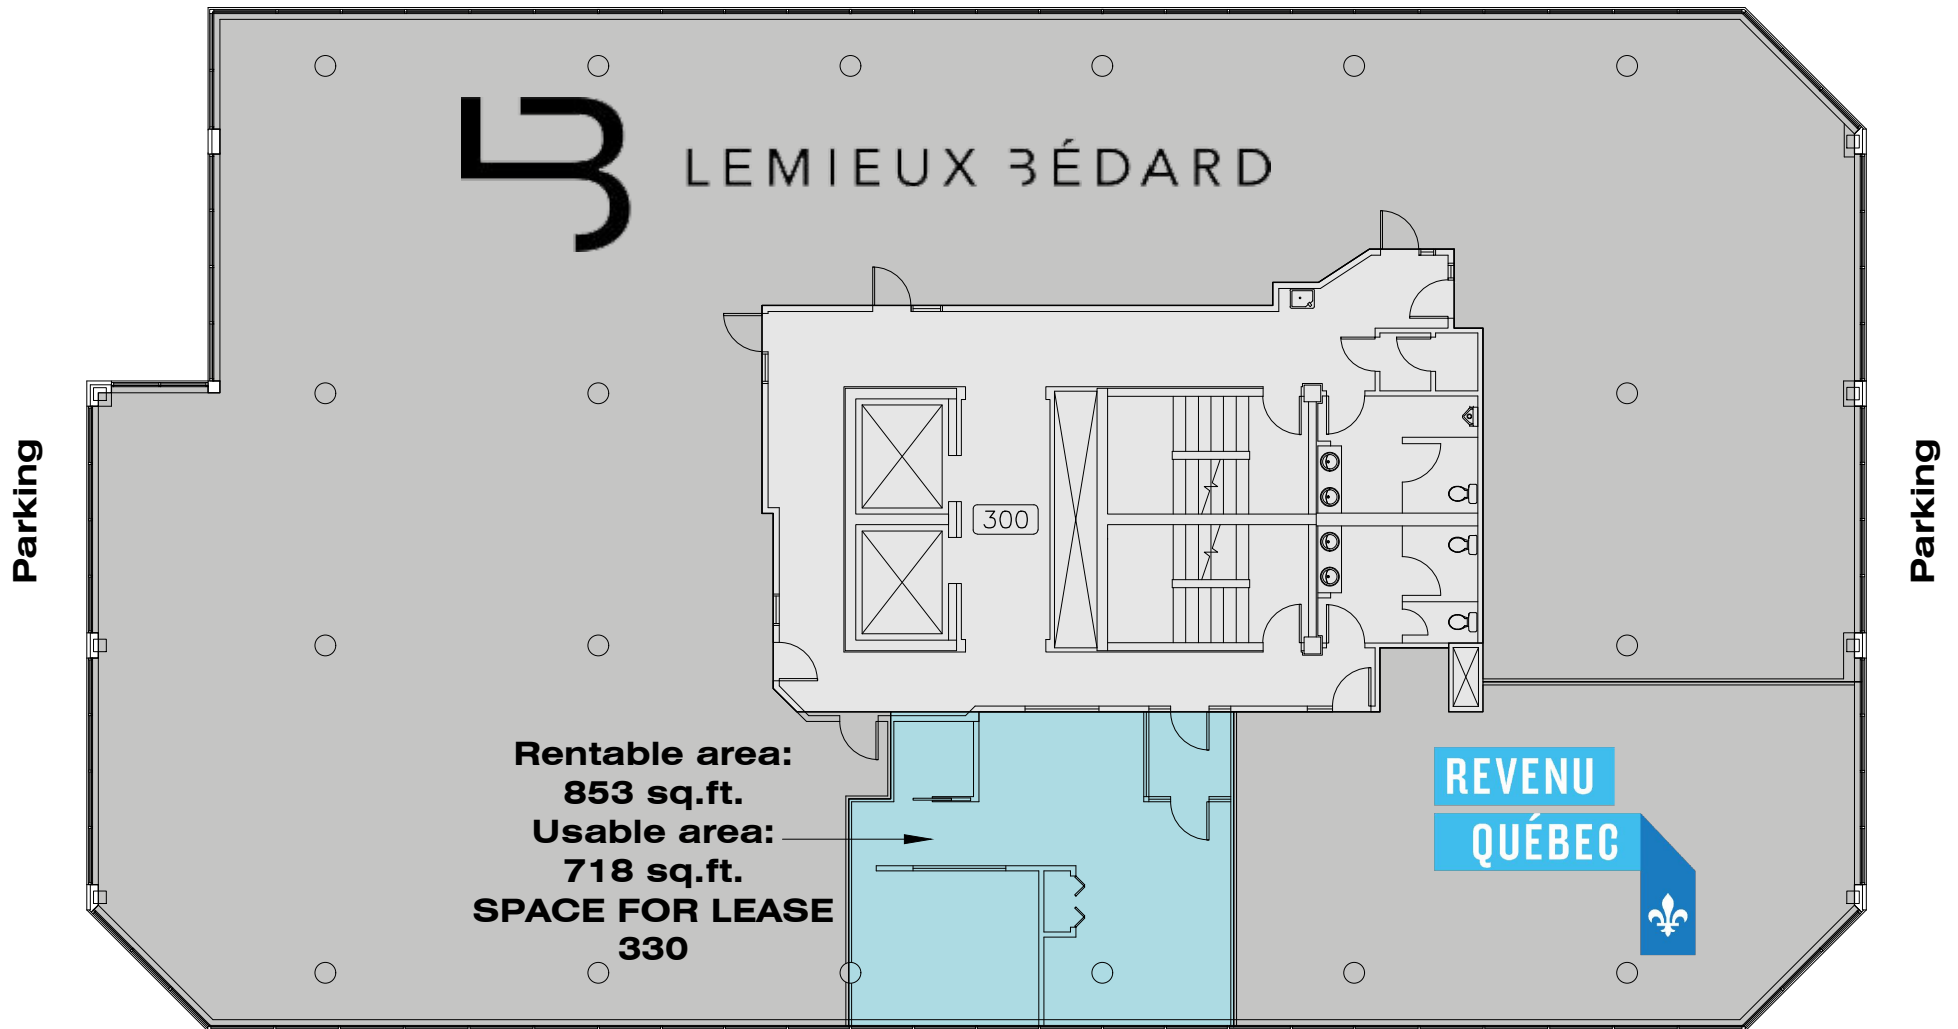

King Street West

Wilson Street

PLACE DES CONGRÈS - 2655-2665 King Street West

LEVEL 3

* The interior design of the space for lease can be adjusted as needed.

LEVEL 6

* The interior design of the spaces for lease can be adjusted as needed.

2665, King Street West

* The interior design of the space for lease can be adjusted as needed.

LEVEL 3

LEVEL 3 - SPACE 330

SCALE: 1:100