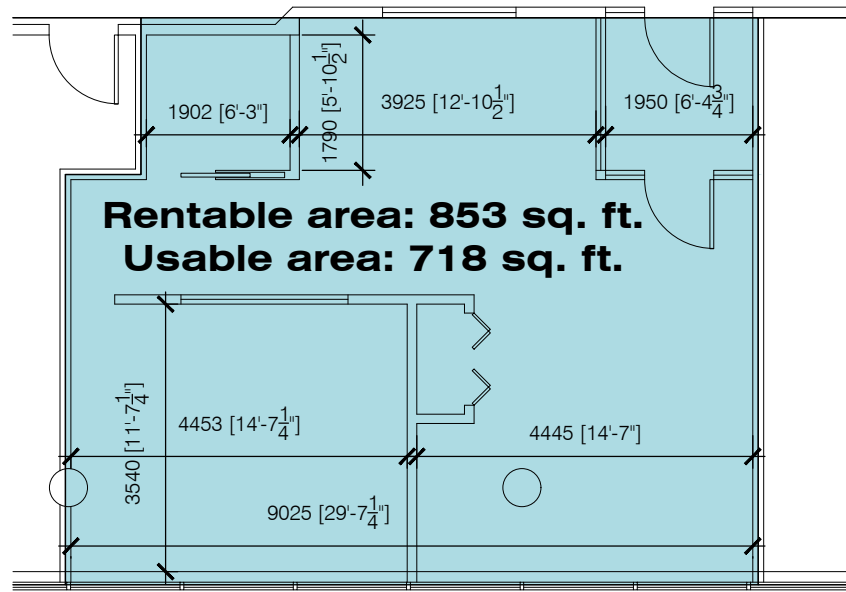

King Street West

* The interior design of the space for lease can be adjusted as needed.

LEVEL 3

* The interior design of the spaces for lease can be adjusted as needed.

LEVEL 6

Wilson Street

PLACE DES CONGRÈS - 2655-2665 King Street West

2665, King Street West

* The interior design of the space for lease can be adjusted as needed.

LEVEL 3

LEVEL 3 - SPACE 330

SCALE: 1:100