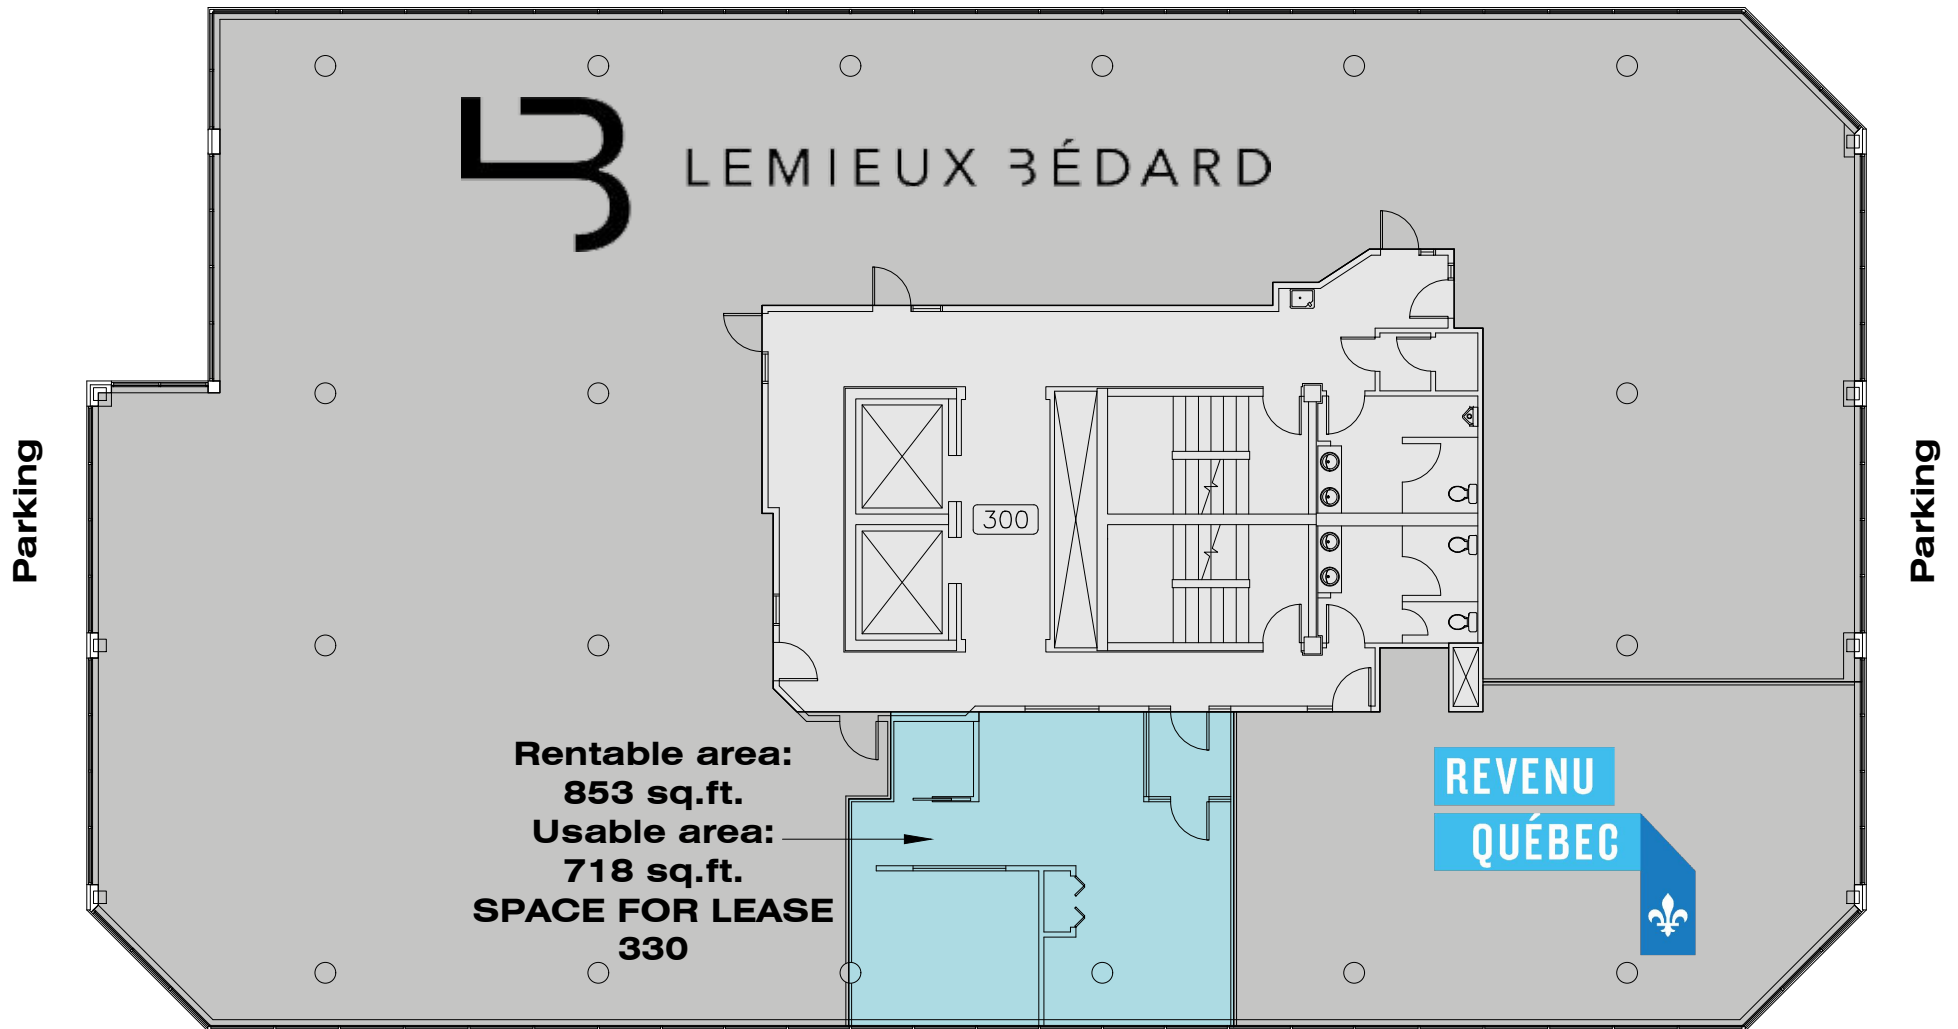

King Street West

* The interior design of the space for lease can be adjusted as needed.

LEVEL 3

* The interior design of the spaces for lease can be adjusted as needed.

LEVEL 6

Wilson Street

PLACE DES CONGRÈS - 2655-2665 King Street West

2665, King Street West

* The interior design of the space for lease can be adjusted as needed.

LEVEL 3

LEVEL 3 - SPACE 330

SCALE: 1:100