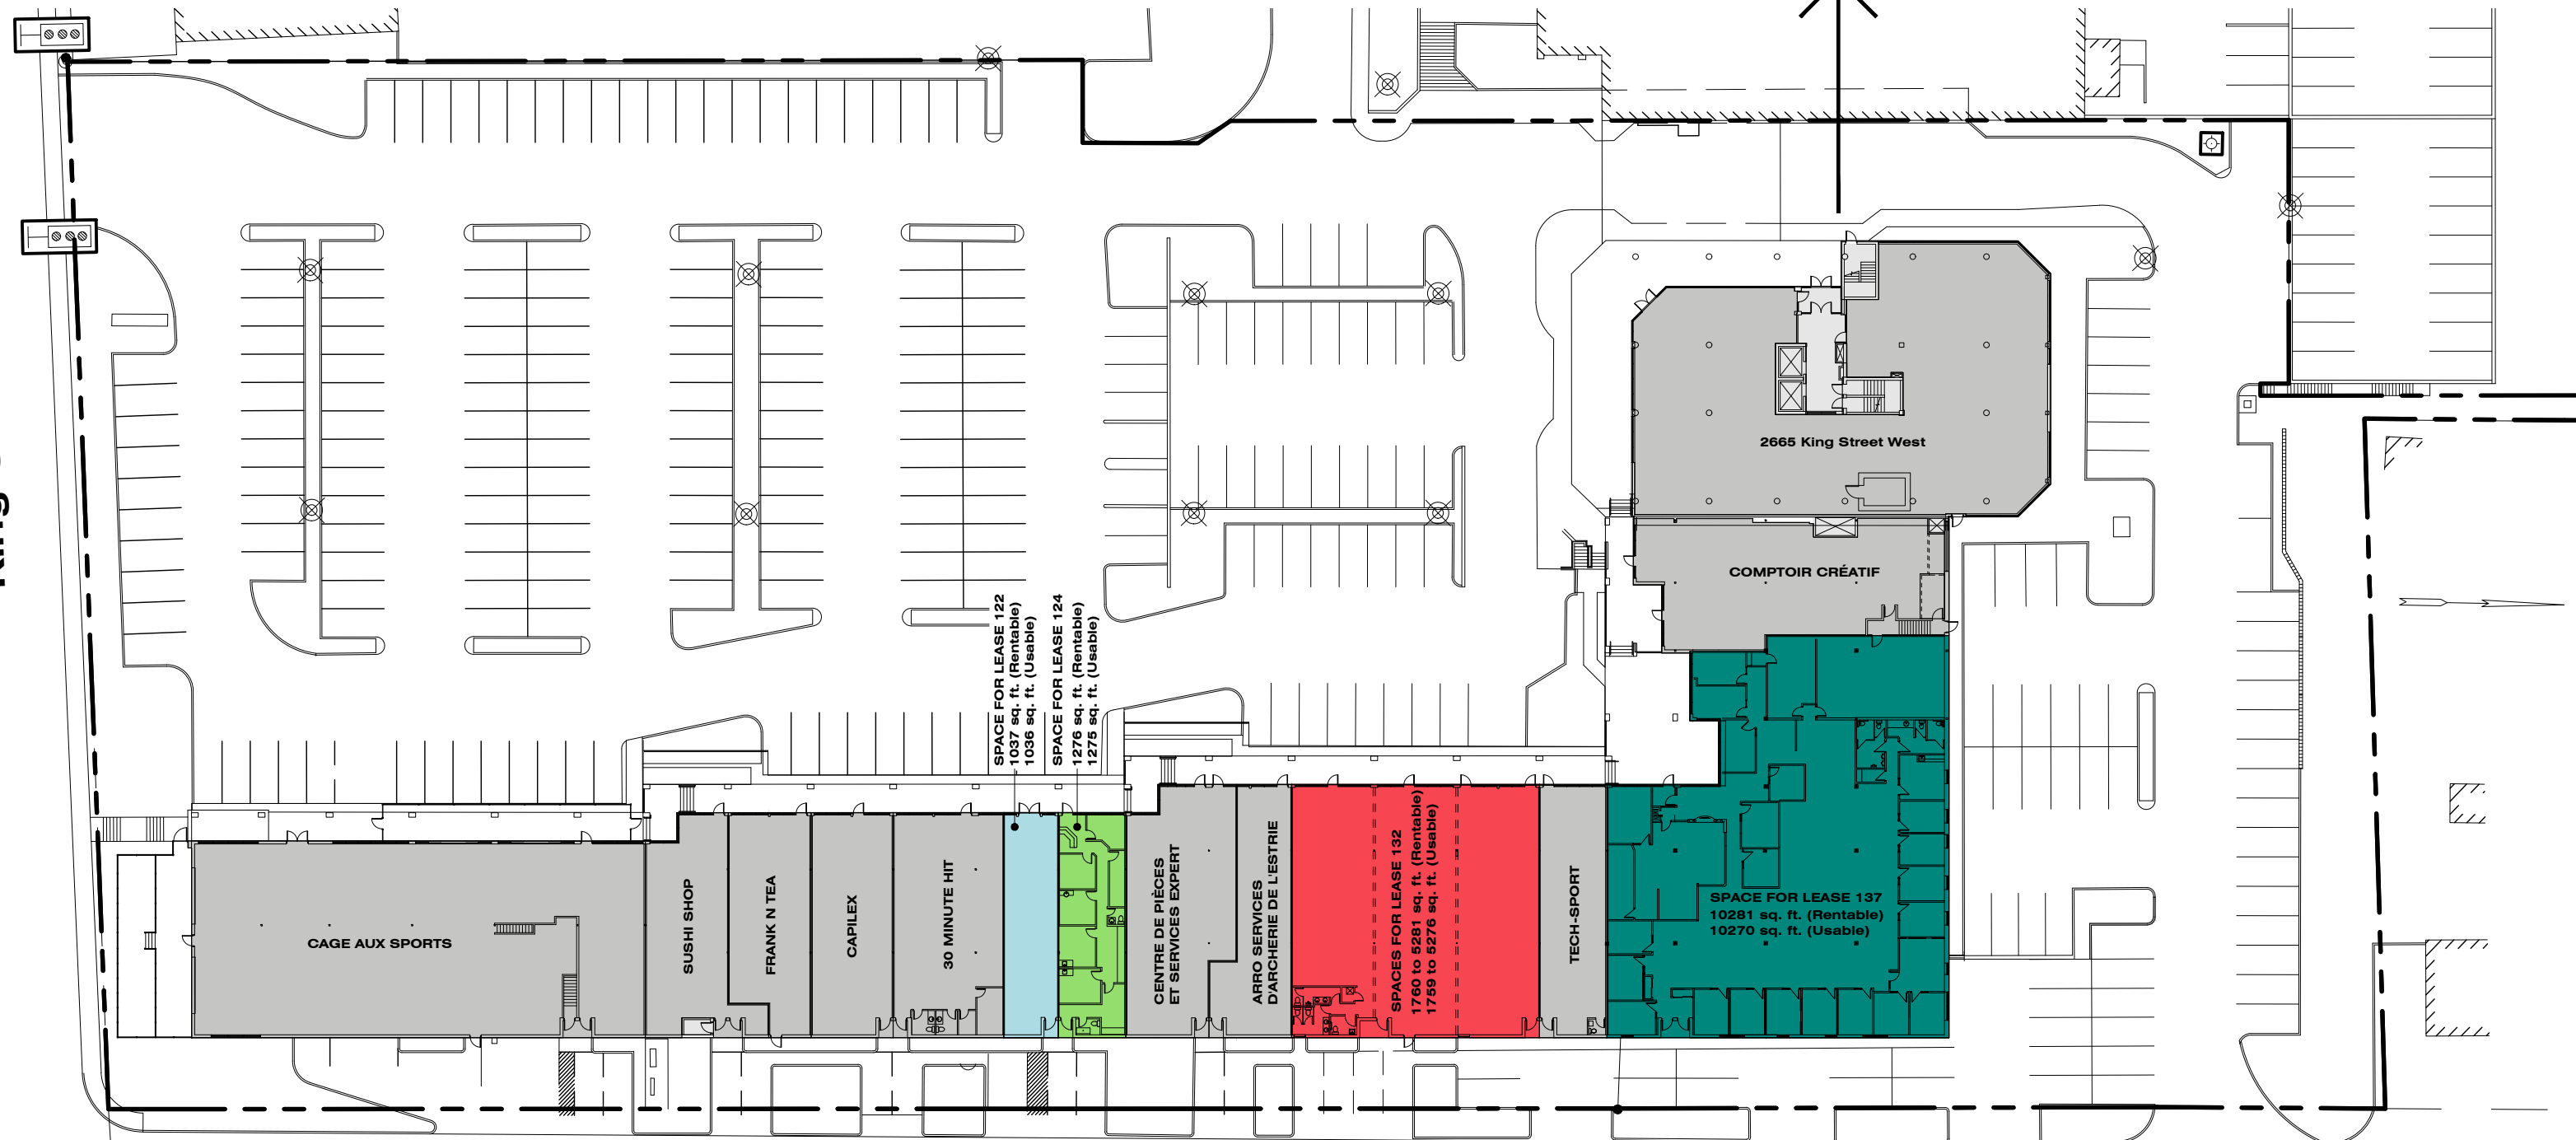

King Street West

* The interior design of the space for lease can be adjusted as needed.

LEVEL 3

* The interior design of the spaces for lease can be adjusted as needed.

LEVEL 6

Wilson Street

PLACE DES CONGRÈS - 2655-2665 King Street West

2665, King Street West

* The interior design of the space for lease can be adjusted as needed.

LEVEL 3

LEVEL 3 - SPACE 330

SCALE: 1:100