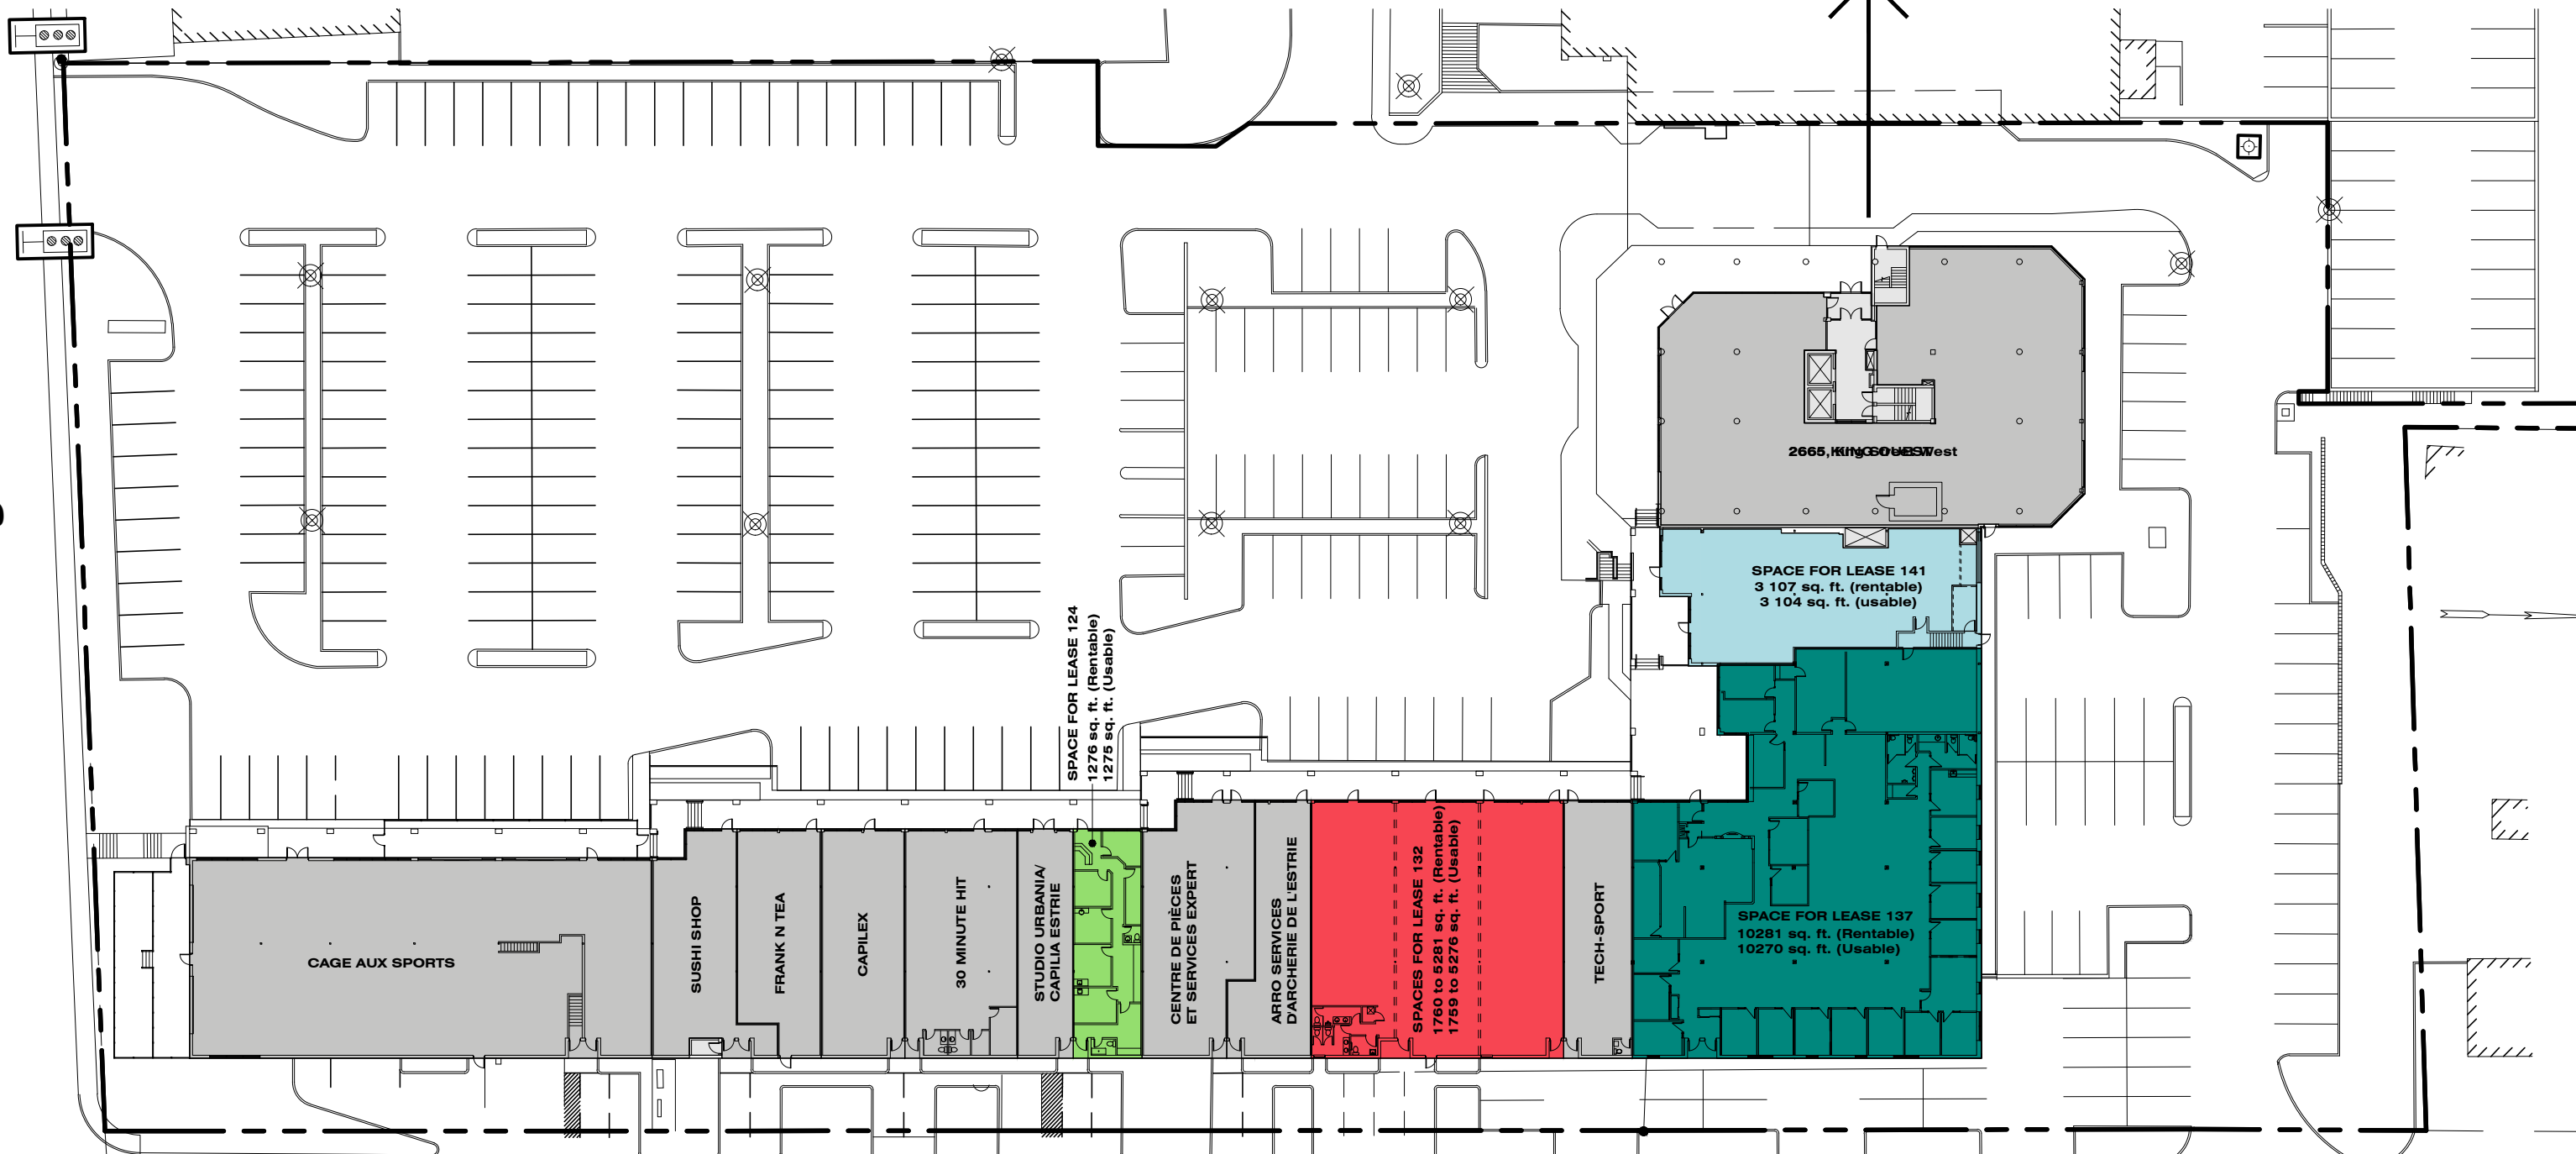

King Street West

* The interior design of the space for lease can be adjusted as needed.

LEVEL 3

* The interior design of the space for lease can be adjusted as needed.

LEVEL 6

Wilson Street

PLACE DES CONGRÈS - 2655-2665 King Street West

2665 King Street West

* The interior design of the space for lease can be adjusted as needed.

LEVEL 6 - SPACE 690

SCALE: 1:100