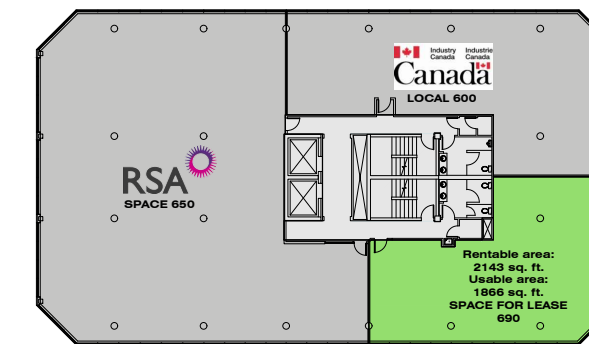

King Street West

* The interior design of the space for lease can be adjusted as needed.

LEVEL 3

* The interior design of the space for lease can be adjusted as needed.

LEVEL 6

Wilson Street

PLACE DES CONGRÈS - 2655-2665 King Street West

2665 King Street West

* The interior design of the space for lease can be adjusted as needed.

LEVEL 6 - SPACE 690

SCALE: 1:100