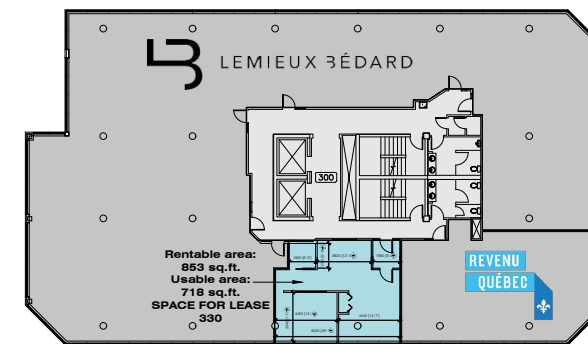

King Street West

* The interior design of the space for lease can be adjusted as needed.

LEVEL 3

* The interior design of the space for lease can be adjusted as needed.

LEVEL 6

Wilson Street

PLACE DES CONGRÈS - 2655-2665 King Street West

2665 King Street West

* The interior design of the space for lease can be adjusted as needed.

LEVEL 6 - SPACE 690

SCALE: 1:100