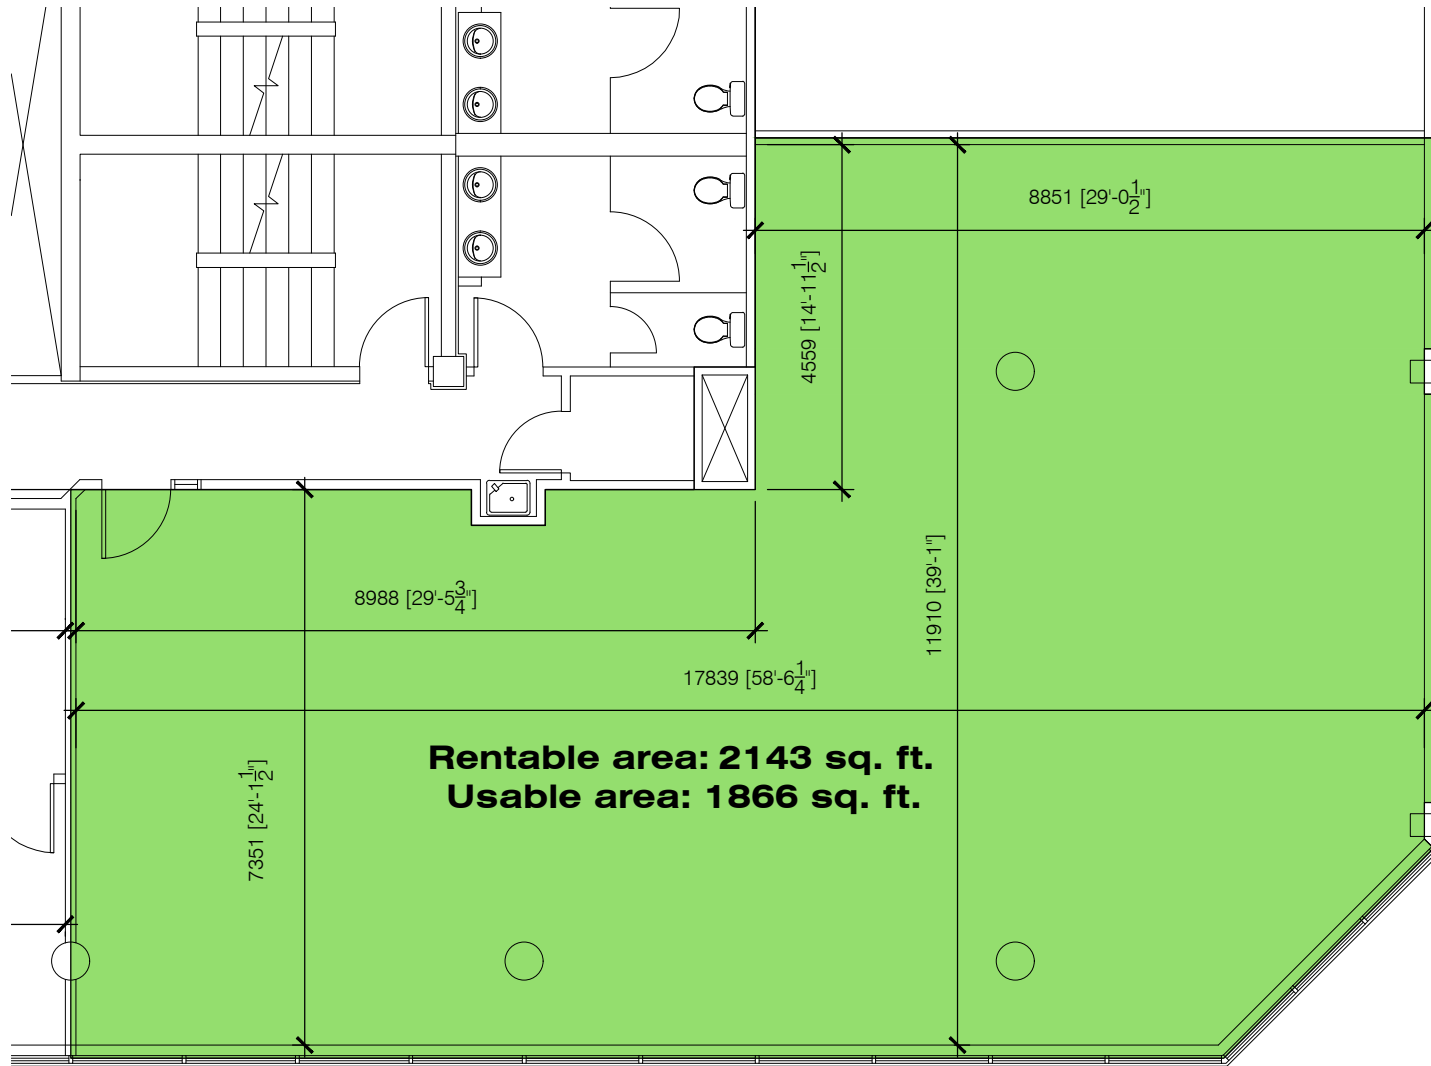

King Street West

* The interior design of the space for lease can be adjusted as needed.

LEVEL 3

* The interior design of the space for lease can be adjusted as needed.

LEVEL 6

Wilson Street

PLACE DES CONGRÈS - 2655-2665 King Street West

2665 King Street West

* The interior design of the space for lease can be adjusted as needed.

LEVEL 6 - SPACE 690

SCALE: 1:100