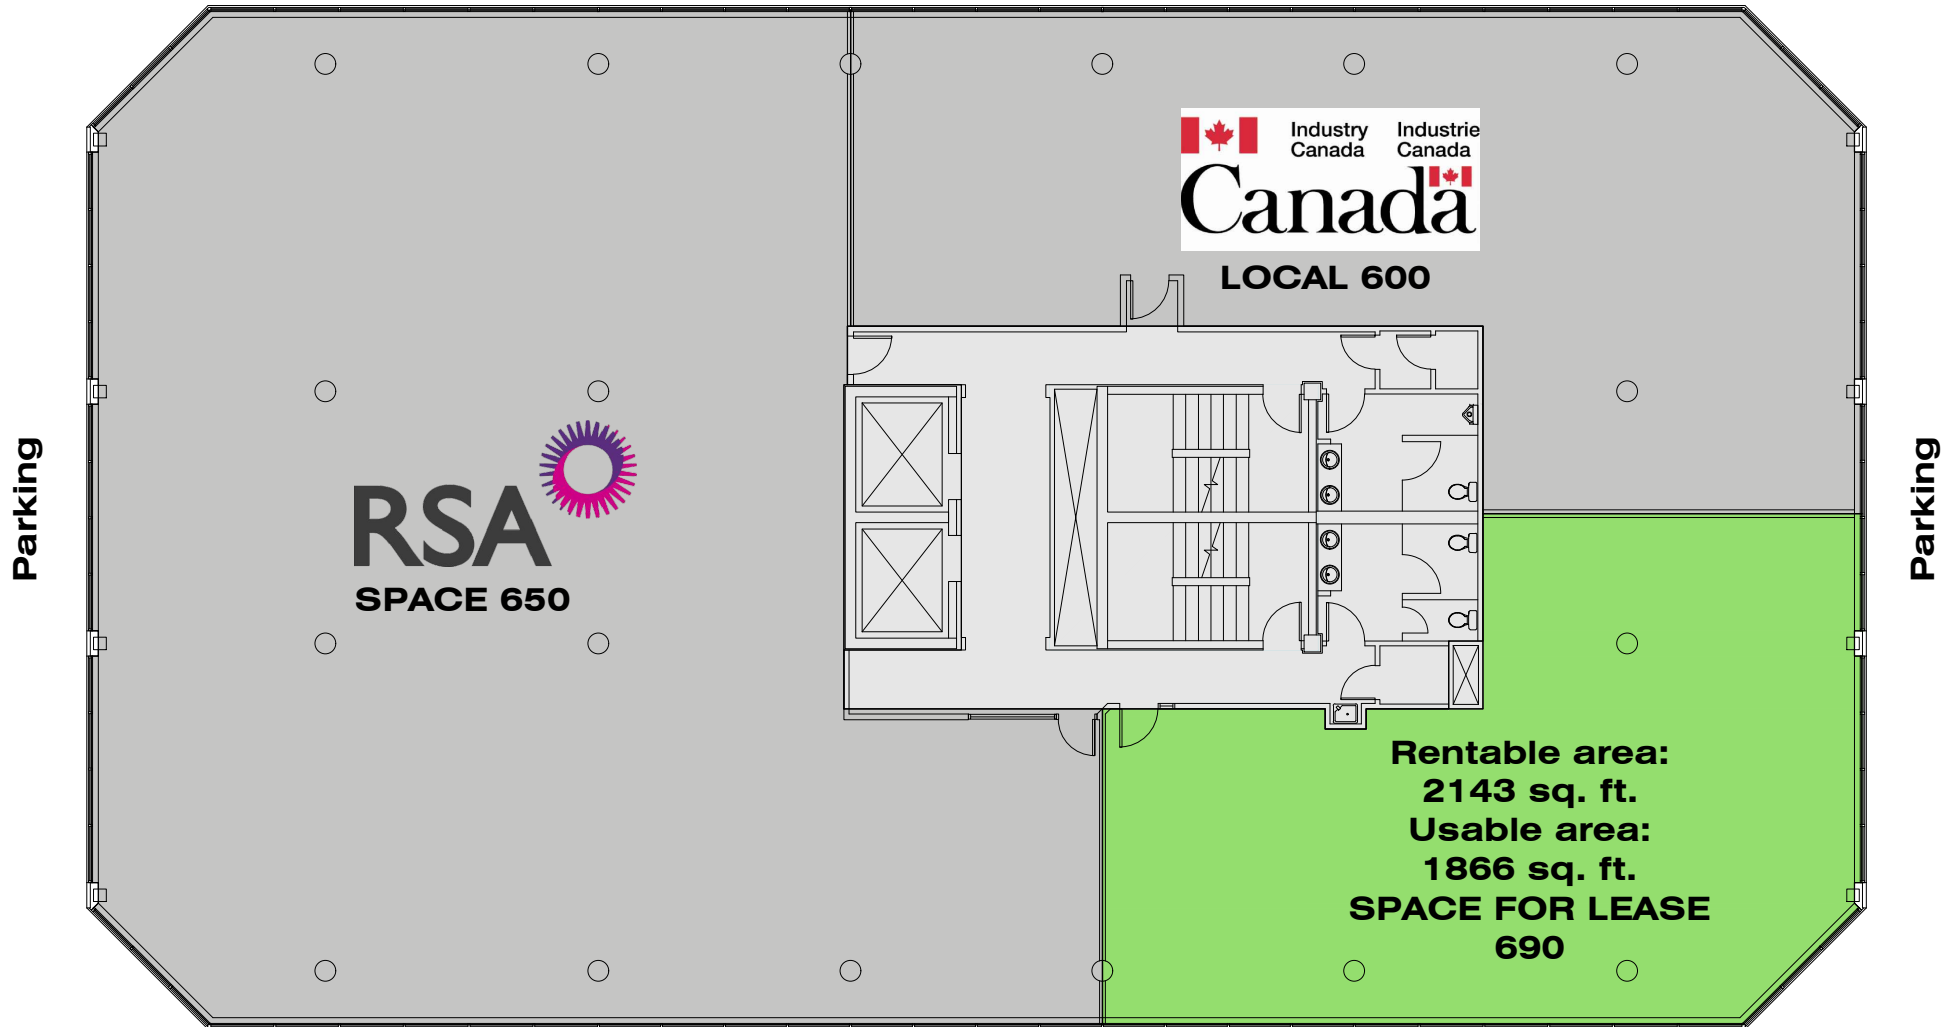

King Street West

* The interior design of the space for lease can be adjusted as needed.

LEVEL 3

* The interior design of the space for lease can be adjusted as needed.

LEVEL 6

Wilson Street

PLACE DES CONGRÈS - 2655-2665 King Street West

2665 King Street West

* The interior design of the space for lease can be adjusted as needed.

LEVEL 6 - SPACE 690

SCALE: 1:100